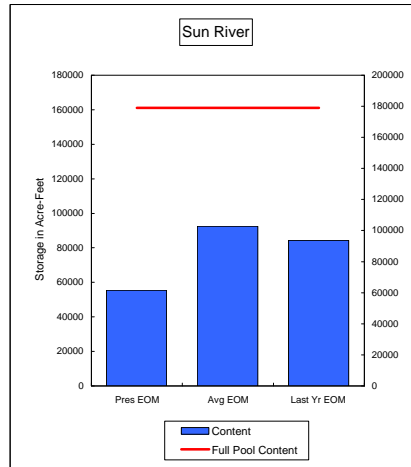

COMPARISON OF STORAGE CONTENT - PRESENT VS AVERAGE VS LAST YEAR DATA
in Acre-Feet
Data for December 31, 2007

Percent of Average 87.9%
Percent of Last Year 92.7%
Percent of Full Capacity 71.4%

Percent of Average 59.9%
Percent of Last Year 65.6%
Percent of Full Capacity 30.9%

Percent of Average 95.3%
Percent of Last Year 83.2%
Percent of Full Capacity 41.9%

Percent of Average 93.1%
Percent of Last Year 103.7%
Percent of Full Capacity 69.4%

Percent of Average 91.7%
Percent of Last Year 105.8%
Percent of Full Capacity 68.2%

Percent of Average 80.5%
Percent of Last Year 106.8%
Percent of Full Capacity 41.3%

COMPARISON OF STORAGE CONTENT - PRESENT VS AVERAGE VS LAST YEAR DATA
in Acre-Feet
Data for December 31, 2007

Percent of Average **70.0%**
Percent of Last Year **85.4%**
Percent of Full Capacity **45.9%**