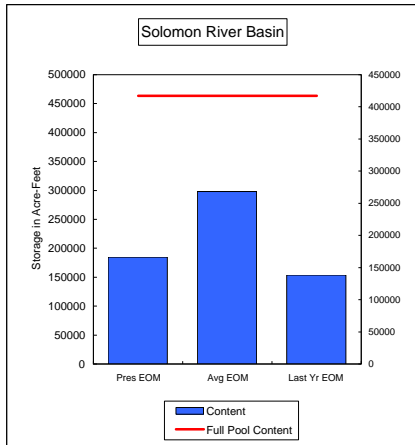

COMPARISON OF STORAGE CONTENT - PRESENT VS AVERAGE VS LAST YEAR DATA

in Acre-Feet
Data for December 31, 2007

Percent of Average 62.0%
Percent of Last Year 120.3%
Percent of Full Capacity 44.3%