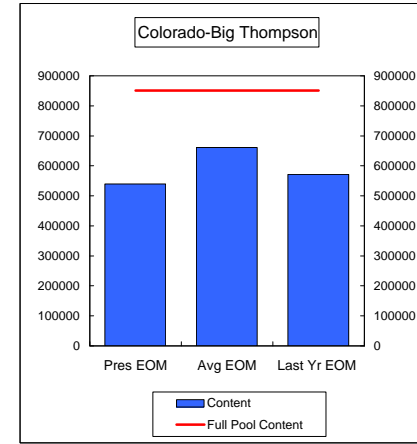

Percent of Average 95.3%
Percent of Last Year 83.2%
Percent of Full Capacity 41.9%

Percent of Average 93.1%
Percent of Last Year 103.7%
Percent of Full Capacity 69.4%

Percent of Average 91.7%
Percent of Last Year 105.8%
Percent of Full Capacity 68.2%

Percent of Average 80.5%
Percent of Last Year 106.8%
Percent of Full Capacity 41.3%

COMPARISON OF STORAGE CONTENT - PRESENT VS AVERAGE VS LAST YEAR DATA
in Acre-Feet
Data for December 31, 2007

Percent of Average **70.0%**
Percent of Last Year **85.4%**
Percent of Full Capacity **45.9%**

Percent of Average **112.2%**
Percent of Last Year **99.1%**
Percent of Full Capacity **77.0%**

Percent of Average **81.6%**
Percent of Last Year **94.5%**
Percent of Full Capacity **53.5%**

Percent of Average **106.2%**
Percent of Last Year **110.5%**
Percent of Full Capacity **75.6%**