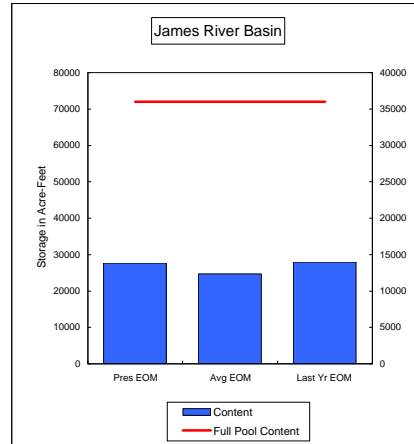

COMPARISON OF STORAGE CONTENT - PRESENT VS AVERAGE VS LAST YEAR DATA
in Acre-Feet
Data for December 31, 2007

Percent of Average 87.9%
Percent of Last Year 92.7%
Percent of Full Capacity 71.4%

Percent of Average 59.9%
Percent of Last Year 65.6%
Percent of Full Capacity 30.9%

Percent of Average 95.3%
Percent of Last Year 83.2%
Percent of Full Capacity 41.9%

Percent of Average 93.1%
Percent of Last Year 103.7%
Percent of Full Capacity 69.4%

Percent of Average 91.7%
Percent of Last Year 105.8%
Percent of Full Capacity 68.2%

Percent of Average 80.5%
Percent of Last Year 106.8%
Percent of Full Capacity 41.3%

COMPARISON OF STORAGE CONTENT - PRESENT VS AVERAGE VS LAST YEAR DATA
in Acre-Feet
Data for December 31, 2007

Percent of Average **70.0%**
Percent of Last Year **85.4%**
Percent of Full Capacity **45.9%**