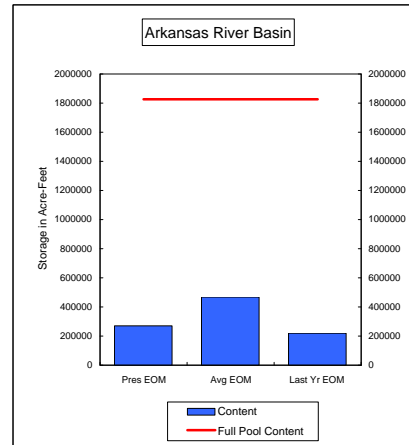

Percent of Average **46.4%**
Percent of Last Year **83.9%**
Percent of Full Capacity **24.8%**

Percent of Average **87.6%**
Percent of Last Year **178.7%**
Percent of Full Capacity **63.0%**

COMPARISON OF STORAGE CONTENT - PRESENT VS AVERAGE VS LAST YEAR DATA

in Acre-Feet
Data for December 31, 2007

Percent of Average 62.0%
Percent of Last Year 120.3%
Percent of Full Capacity 44.3%

Percent of Average 82.3%
Percent of Last Year 101.4%
Percent of Full Capacity 46.8%

Percent of Average 88.6%
Percent of Last Year 100.8%
Percent of Full Capacity 63.5%

Percent of Average 102.5%
Percent of Last Year 102.4%
Percent of Full Capacity 95.2%

Percent of Average 57.5%
Percent of Last Year 123.0%
Percent of Full Capacity 14.8%