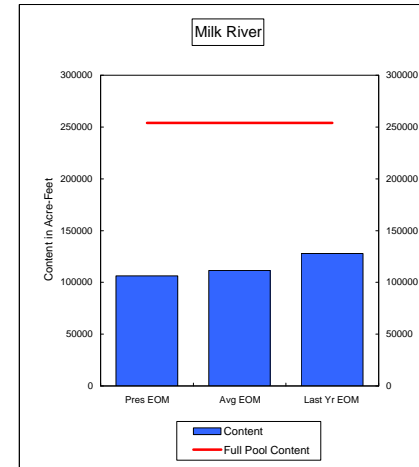

COMPARISON OF STORAGE CONTENT - PRESENT VS AVERAGE VS LAST YEAR DATA
in Acre-Feet
Data for December 31, 2007

Percent of Average 87.9%
Percent of Last Year 92.7%
Percent of Full Capacity 71.4%

Percent of Average 59.9%
Percent of Last Year 65.6%
Percent of Full Capacity 30.9%

Percent of Average 95.3%
Percent of Last Year 83.2%
Percent of Full Capacity 41.9%

Percent of Average 93.1%
Percent of Last Year 103.7%
Percent of Full Capacity 69.4%

Percent of Average 91.7%
Percent of Last Year 105.8%
Percent of Full Capacity 68.2%

Percent of Average 80.5%
Percent of Last Year 106.8%
Percent of Full Capacity 41.3%

COMPARISON OF STORAGE CONTENT - PRESENT VS AVERAGE VS LAST YEAR DATA
in Acre-Feet
Data for December 31, 2007

Percent of Average **70.0%**
Percent of Last Year **85.4%**
Percent of Full Capacity **45.9%**