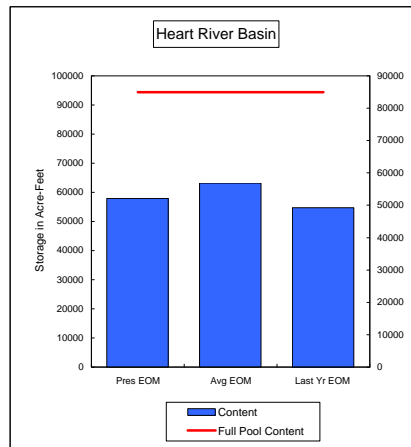

COMPARISON OF STORAGE CONTENT - PRESENT VS AVERAGE VS LAST YEAR DATA
in Acre-Feet
Data for December 31, 2007

Percent of Average 87.9%
Percent of Last Year 92.7%
Percent of Full Capacity 71.4%

Percent of Average 59.9%
Percent of Last Year 65.6%
Percent of Full Capacity 30.9%

Percent of Average 95.3%
Percent of Last Year 83.2%
Percent of Full Capacity 41.9%

Percent of Average 93.1%
Percent of Last Year 103.7%
Percent of Full Capacity 69.4%

Percent of Average 91.7%
Percent of Last Year 105.8%
Percent of Full Capacity 68.2%

Percent of Average 80.5%
Percent of Last Year 106.8%
Percent of Full Capacity 41.3%

COMPARISON OF STORAGE CONTENT - PRESENT VS AVERAGE VS LAST YEAR DATA
in Acre-Feet
Data for December 31, 2007

Percent of Average **70.0%**
Percent of Last Year **85.4%**
Percent of Full Capacity **45.9%**