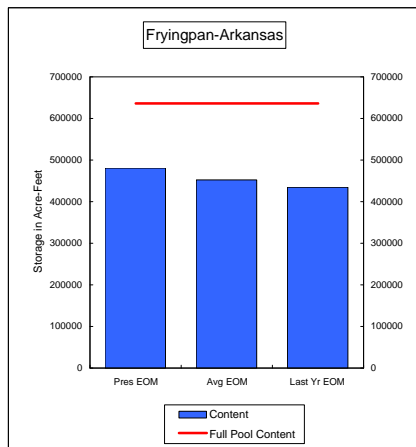

Percent of Average 95.3%
Percent of Last Year 83.2%
Percent of Full Capacity 41.9%

Percent of Average 93.1%
Percent of Last Year 103.7%
Percent of Full Capacity 69.4%

Percent of Average 91.7%
Percent of Last Year 105.8%
Percent of Full Capacity 68.2%

Percent of Average 80.5%
Percent of Last Year 106.8%
Percent of Full Capacity 41.3%

COMPARISON OF STORAGE CONTENT - PRESENT VS AVERAGE VS LAST YEAR DATA
in Acre-Feet
Data for December 31, 2007

Percent of Average **70.0%**
Percent of Last Year **85.4%**
Percent of Full Capacity **45.9%**

Percent of Average **112.2%**
Percent of Last Year **99.1%**
Percent of Full Capacity **77.0%**

Percent of Average **81.6%**
Percent of Last Year **94.5%**
Percent of Full Capacity **53.5%**

Percent of Average **106.2%**
Percent of Last Year **110.5%**
Percent of Full Capacity **75.6%**