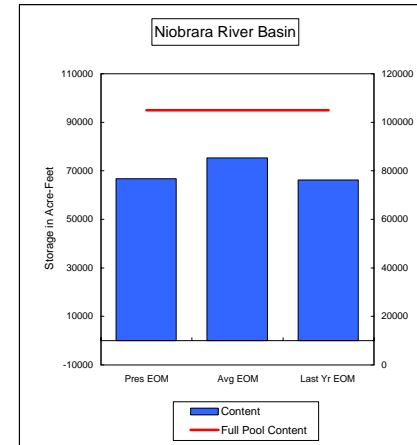

Percent of Average **112.2%**
Percent of Last Year **99.1%**
Percent of Full Capacity **77.0%**

Percent of Average **81.6%**
Percent of Last Year **94.5%**
Percent of Full Capacity **53.5%**

Percent of Average **106.2%**
Percent of Last Year **110.5%**
Percent of Full Capacity **75.6%**

Percent of Average **46.4%**
Percent of Last Year **83.9%**
Percent of Full Capacity **24.8%**

Percent of Average **87.6%**
Percent of Last Year **178.7%**
Percent of Full Capacity **63.0%**

COMPARISON OF STORAGE CONTENT - PRESENT VS AVERAGE VS LAST YEAR DATA

in Acre-Feet
Data for December 31, 2007

Percent of Average 62.0%
Percent of Last Year 120.3%
Percent of Full Capacity 44.3%

Percent of Average 82.3%
Percent of Last Year 101.4%
Percent of Full Capacity 46.8%