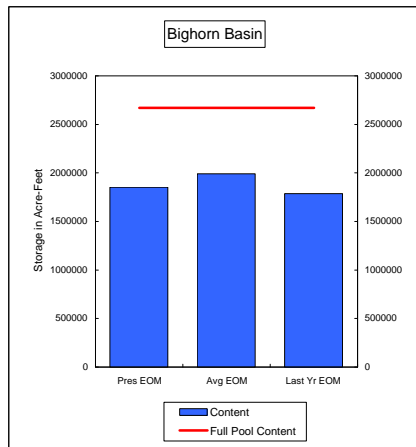

COMPARISON OF STORAGE CONTENT - PRESENT VS AVERAGE VS LAST YEAR DATA
in Acre-Feet
Data for December 31, 2007

Percent of Average 87.9%
Percent of Last Year 92.7%
Percent of Full Capacity 71.4%

Percent of Average 59.9%
Percent of Last Year 65.6%
Percent of Full Capacity 30.9%

Percent of Average 95.3%
Percent of Last Year 83.2%
Percent of Full Capacity 41.9%

Percent of Average 93.1%
Percent of Last Year 103.7%
Percent of Full Capacity 69.4%

Percent of Average 91.7%
Percent of Last Year 105.8%
Percent of Full Capacity 68.2%

Percent of Average 80.5%
Percent of Last Year 106.8%
Percent of Full Capacity 41.3%

COMPARISON OF STORAGE CONTENT - PRESENT VS AVERAGE VS LAST YEAR DATA
in Acre-Feet
Data for December 31, 2007

Percent of Average **70.0%**
Percent of Last Year **85.4%**
Percent of Full Capacity **45.9%**

Percent of Average **112.2%**
Percent of Last Year **99.1%**
Percent of Full Capacity **77.0%**

Percent of Average **81.6%**
Percent of Last Year **94.5%**
Percent of Full Capacity **53.5%**

Percent of Average **106.2%**
Percent of Last Year **110.5%**
Percent of Full Capacity **75.6%**