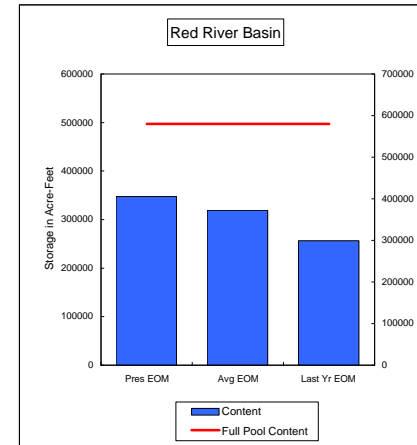

Percent of Average **46.4%**
Percent of Last Year **83.9%**
Percent of Full Capacity **24.8%**

Percent of Average **87.6%**
Percent of Last Year **178.7%**
Percent of Full Capacity **63.0%**

COMPARISON OF STORAGE CONTENT - PRESENT VS AVERAGE VS LAST YEAR DATA

in Acre-Feet
Data for December 31, 2007

Percent of Average 62.0%
Percent of Last Year 120.3%
Percent of Full Capacity 44.3%

Percent of Average 82.3%
Percent of Last Year 101.4%
Percent of Full Capacity 46.8%

Percent of Average 88.6%
Percent of Last Year 100.8%
Percent of Full Capacity 63.5%

Percent of Average 102.5%
Percent of Last Year 102.4%
Percent of Full Capacity 95.2%

Percent of Average 57.5%
Percent of Last Year 123.0%
Percent of Full Capacity 14.8%