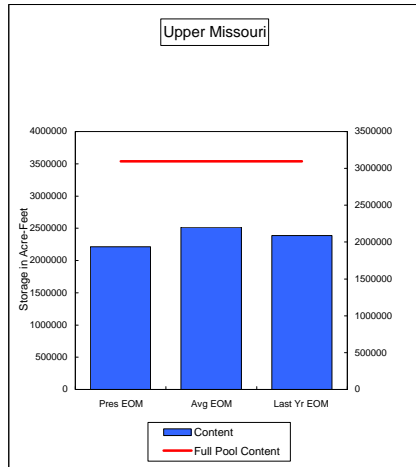

COMPARISON OF STORAGE CONTENT - PRESENT VS AVERAGE VS LAST YEAR DATA
in Acre-Feet
Data for December 31, 2007

Percent of Average 87.9%
Percent of Last Year 92.7%
Percent of Full Capacity 71.4%

Percent of Average 59.9%
Percent of Last Year 65.6%
Percent of Full Capacity 30.9%

Percent of Average 95.3%
Percent of Last Year 83.2%
Percent of Full Capacity 41.9%

Percent of Average 93.1%
Percent of Last Year 103.7%
Percent of Full Capacity 69.4%

Percent of Average 91.7%
Percent of Last Year 105.8%
Percent of Full Capacity 68.2%

Percent of Average 80.5%
Percent of Last Year 106.8%
Percent of Full Capacity 41.3%

COMPARISON OF STORAGE CONTENT - PRESENT VS AVERAGE VS LAST YEAR DATA
in Acre-Feet
Data for December 31, 2007

Percent of Average **70.0%**
Percent of Last Year **85.4%**
Percent of Full Capacity **45.9%**