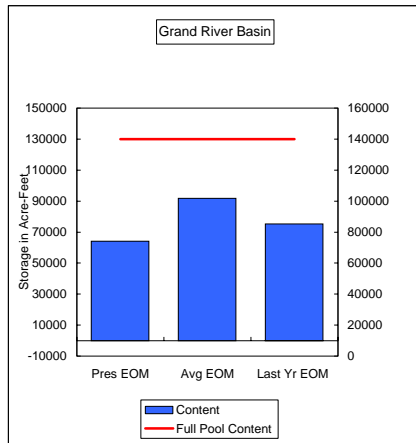

COMPARISON OF STORAGE CONTENT - PRESENT VS AVERAGE VS LAST YEAR DATA
in Acre-Feet
Data for December 31, 2007

Percent of Average 87.9%
Percent of Last Year 92.7%
Percent of Full Capacity 71.4%

Percent of Average 59.9%
Percent of Last Year 65.6%
Percent of Full Capacity 30.9%

Percent of Average 95.3%
Percent of Last Year 83.2%
Percent of Full Capacity 41.9%

Percent of Average 93.1%
Percent of Last Year 103.7%
Percent of Full Capacity 69.4%

Percent of Average 91.7%
Percent of Last Year 105.8%
Percent of Full Capacity 68.2%

Percent of Average 80.5%
Percent of Last Year 106.8%
Percent of Full Capacity 41.3%

COMPARISON OF STORAGE CONTENT - PRESENT VS AVERAGE VS LAST YEAR DATA
in Acre-Feet
Data for December 31, 2007

Percent of Average **70.0%**
Percent of Last Year **85.4%**
Percent of Full Capacity **45.9%**

Percent of Average **112.2%**
Percent of Last Year **99.1%**
Percent of Full Capacity **77.0%**

Percent of Average **81.6%**
Percent of Last Year **94.5%**
Percent of Full Capacity **53.5%**

Percent of Average **106.2%**
Percent of Last Year **110.5%**
Percent of Full Capacity **75.6%**