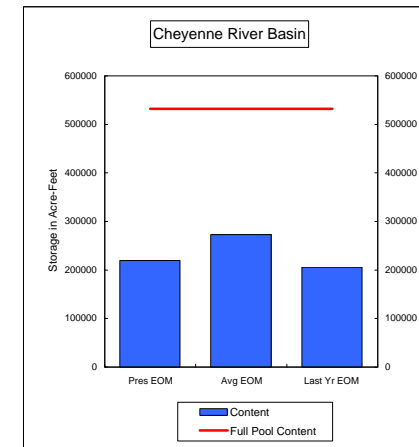

COMPARISON OF STORAGE CONTENT - PRESENT VS AVERAGE VS LAST YEAR DATA
in Acre-Feet
Data for December 31, 2007

Percent of Average 87.9%
Percent of Last Year 92.7%
Percent of Full Capacity 71.4%

Percent of Average 59.9%
Percent of Last Year 65.6%
Percent of Full Capacity 30.9%

Percent of Average 95.3%
Percent of Last Year 83.2%
Percent of Full Capacity 41.9%

Percent of Average 93.1%
Percent of Last Year 103.7%
Percent of Full Capacity 69.4%

Percent of Average 91.7%
Percent of Last Year 105.8%
Percent of Full Capacity 68.2%

Percent of Average 80.5%
Percent of Last Year 106.8%
Percent of Full Capacity 41.3%

COMPARISON OF STORAGE CONTENT - PRESENT VS AVERAGE VS LAST YEAR DATA
in Acre-Feet
Data for December 31, 2007

Percent of Average **70.0%**
Percent of Last Year **85.4%**
Percent of Full Capacity **45.9%**