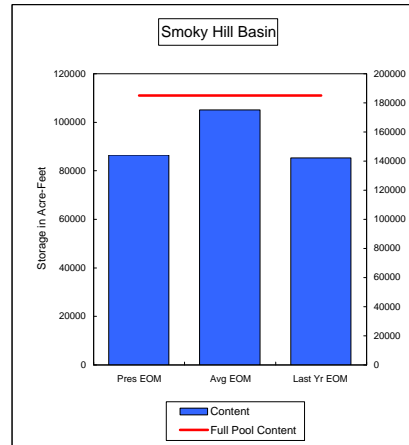

Percent of Average **112.2%**
Percent of Last Year **99.1%**
Percent of Full Capacity **77.0%**

Percent of Average **81.6%**
Percent of Last Year **94.5%**
Percent of Full Capacity **53.5%**

Percent of Average **106.2%**
Percent of Last Year **110.5%**
Percent of Full Capacity **75.6%**

Percent of Average **46.4%**
Percent of Last Year **83.9%**
Percent of Full Capacity **24.8%**

Percent of Average **87.6%**
Percent of Last Year **178.7%**
Percent of Full Capacity **63.0%**

COMPARISON OF STORAGE CONTENT - PRESENT VS AVERAGE VS LAST YEAR DATA

in Acre-Feet
Data for December 31, 2007

Percent of Average 62.0%
Percent of Last Year 120.3%
Percent of Full Capacity 44.3%

Percent of Average 82.3%
Percent of Last Year 101.4%
Percent of Full Capacity 46.8%