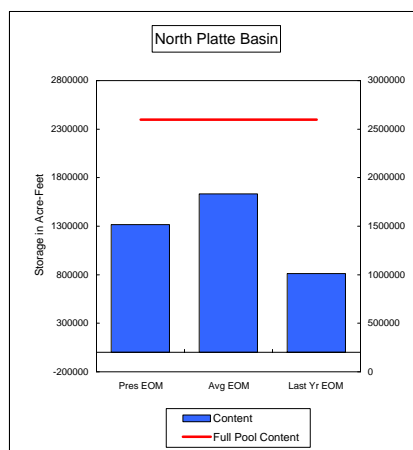

**Percent of Average 113.2%**  
**Percent of Last Year 209.5%**  
**Percent of Full Capacity 75.4%**

**Percent of Average 127.6%**  
**Percent of Last Year 120.0%**  
**Percent of Full Capacity 74.0%**

**Percent of Average 106.4%**  
**Percent of Last Year 122.3%**  
**Percent of Full Capacity 94.7%**

**Percent of Average 70.6%**  
**Percent of Last Year 82.6%**  
**Percent of Full Capacity 60.8%**

**Percent of Average 124.2%**  
**Percent of Last Year 145.8%**  
**Percent of Full Capacity 72.9%**

**COMPARISON OF STORAGE CONTENT - PRESENT VS AVERAGE VS LAST YEAR DATA**  
in Acre-Feet  
Data for July 31, 2008

**Percent of Average 76.1%**  
**Percent of Last Year 109.5%**  
**Percent of Full Capacity 58.1%**

**Percent of Average 96.3%**  
**Percent of Last Year 95.1%**  
**Percent of Full Capacity 83.7%**

**Percent of Average 95.4%**  
**Percent of Last Year 106.4%**  
**Percent of Full Capacity 76.0%**

**Percent of Average 106.1%**  
**Percent of Last Year 101.2%**  
**Percent of Full Capacity 84.8%**