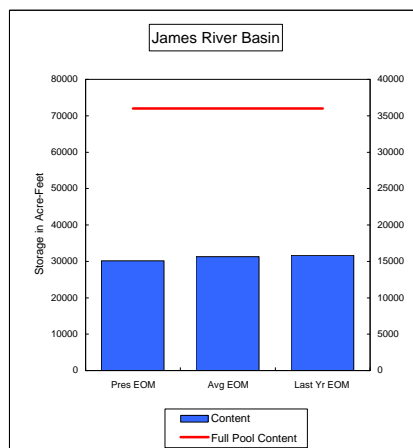

**Percent of Average 113.2%**  
**Percent of Last Year 209.5%**  
**Percent of Full Capacity 75.4%**

**Percent of Average 127.6%**  
**Percent of Last Year 120.0%**  
**Percent of Full Capacity 74.0%**

**Percent of Average 106.4%**  
**Percent of Last Year 122.3%**  
**Percent of Full Capacity 94.7%**

**Percent of Average 70.6%**  
**Percent of Last Year 82.6%**  
**Percent of Full Capacity 60.8%**

**Percent of Average 124.2%**  
**Percent of Last Year 145.8%**  
**Percent of Full Capacity 72.9%**

**COMPARISON OF STORAGE CONTENT - PRESENT VS AVERAGE VS LAST YEAR DATA**  
in Acre-Feet  
Data for July 31, 2008

**Percent of Average 76.1%**  
**Percent of Last Year 109.5%**  
**Percent of Full Capacity 58.1%**

**Percent of Average 96.3%**  
**Percent of Last Year 95.1%**  
**Percent of Full Capacity 83.7%**

**Percent of Average 95.4%**  
**Percent of Last Year 106.4%**  
**Percent of Full Capacity 76.0%**

**Percent of Average 106.1%**  
**Percent of Last Year 101.2%**  
**Percent of Full Capacity 84.8%**