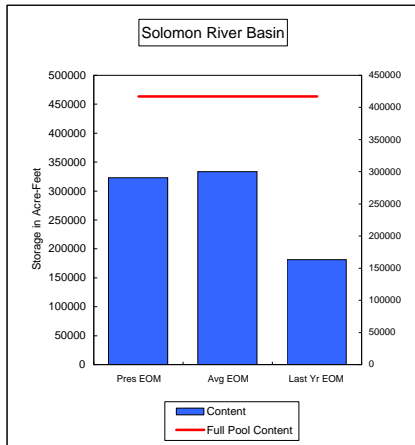

**COMPARISON OF STORAGE CONTENT - PRESENT VS AVERAGE VS LAST YEAR DATA**  
in Acre-Feet  
Data for July 31, 2008

**Percent of Average 76.1%**  
**Percent of Last Year 109.5%**  
**Percent of Full Capacity 58.1%**

**Percent of Average 96.3%**  
**Percent of Last Year 95.1%**  
**Percent of Full Capacity 83.7%**

**Percent of Average 95.4%**  
**Percent of Last Year 106.4%**  
**Percent of Full Capacity 76.0%**

**Percent of Average 106.1%**  
**Percent of Last Year 101.2%**  
**Percent of Full Capacity 84.8%**

**Percent of Average 80.5%**  
**Percent of Last Year 161.6%**  
**Percent of Full Capacity 50.6%**

**Percent of Average 98.7%**  
**Percent of Last Year 119.2%**  
**Percent of Full Capacity 75.8%**

**COMPARISON OF STORAGE CONTENT - PRESENT VS AVERAGE VS LAST YEAR DATA**  
in Acre-Feet  
Data for July 31, 2008