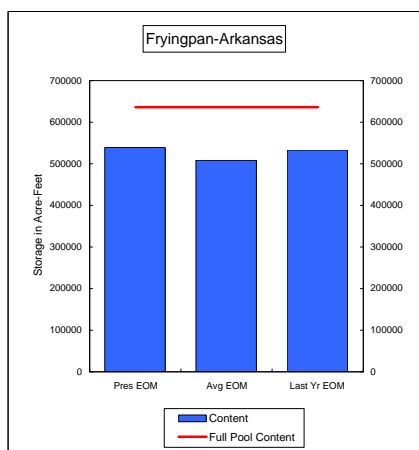

**Percent of Average 106.4%**  
**Percent of Last Year 122.3%**  
**Percent of Full Capacity 94.7%**

**Percent of Average 70.6%**  
**Percent of Last Year 82.6%**  
**Percent of Full Capacity 60.8%**

**Percent of Average 124.2%**  
**Percent of Last Year 145.8%**  
**Percent of Full Capacity 72.9%**

**COMPARISON OF STORAGE CONTENT - PRESENT VS AVERAGE VS LAST YEAR DATA**  
in Acre-Feet  
Data for July 31, 2008

**Percent of Average 76.1%**  
**Percent of Last Year 109.5%**  
**Percent of Full Capacity 58.1%**

**Percent of Average 96.3%**  
**Percent of Last Year 95.1%**  
**Percent of Full Capacity 83.7%**

**Percent of Average 95.4%**  
**Percent of Last Year 106.4%**  
**Percent of Full Capacity 76.0%**

**Percent of Average 106.1%**  
**Percent of Last Year 101.2%**  
**Percent of Full Capacity 84.8%**