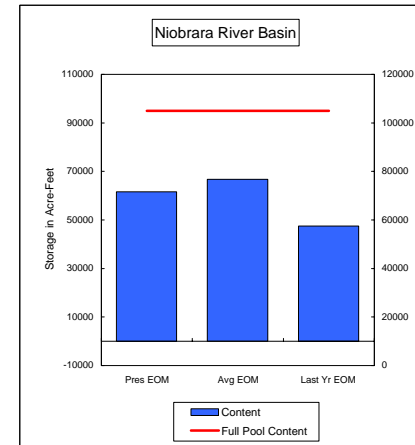

**Percent of Average 96.3%**  
**Percent of Last Year 95.1%**  
**Percent of Full Capacity 83.7%**

**Percent of Average 95.4%**  
**Percent of Last Year 106.4%**  
**Percent of Full Capacity 76.0%**

**Percent of Average 106.1%**  
**Percent of Last Year 101.2%**  
**Percent of Full Capacity 84.8%**

**Percent of Average 80.5%**  
**Percent of Last Year 161.6%**  
**Percent of Full Capacity 50.6%**

**Percent of Average 98.7%**  
**Percent of Last Year 119.2%**  
**Percent of Full Capacity 75.8%**

**COMPARISON OF STORAGE CONTENT - PRESENT VS AVERAGE VS LAST YEAR DATA**  
in Acre-Feet  
Data for July 31, 2008

**Percent of Average 96.8%**  
**Percent of Last Year 178.1%**  
**Percent of Full Capacity 77.5%**

**Percent of Average 78.5%**  
**Percent of Last Year 93.0%**  
**Percent of Full Capacity 46.7%**

**Percent of Average 92.2%**  
**Percent of Last Year 129.7%**  
**Percent of Full Capacity 58.7%**