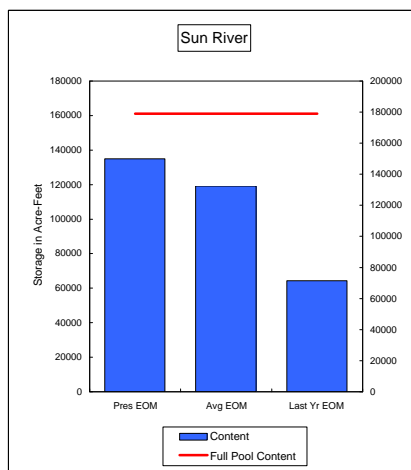

**COMPARISON OF STORAGE CONTENT - PRESENT VS AVERAGE VS LAST YEAR DATA**  
in Acre-Feet  
Data for July 31, 2008

**Percent of Average 100.3%**  
**Percent of Last Year 114.0%**  
**Percent of Full Capacity 93.5%**

**Percent of Average 113.2%**  
**Percent of Last Year 209.5%**  
**Percent of Full Capacity 75.4%**

**Percent of Average 127.6%**  
**Percent of Last Year 120.0%**  
**Percent of Full Capacity 74.0%**

**Percent of Average 106.4%**  
**Percent of Last Year 122.3%**  
**Percent of Full Capacity 94.7%**

**Percent of Average 70.6%**  
**Percent of Last Year 82.6%**  
**Percent of Full Capacity 60.8%**

**Percent of Average 124.2%**  
**Percent of Last Year 145.8%**  
**Percent of Full Capacity 72.9%**