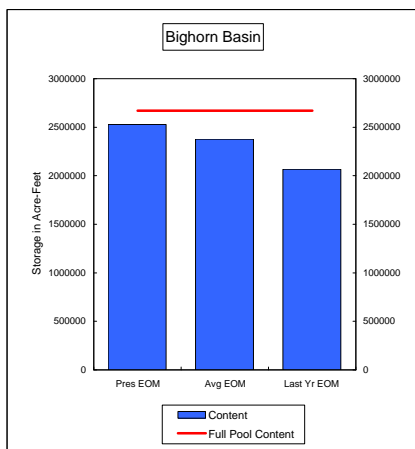

**COMPARISON OF STORAGE CONTENT - PRESENT VS AVERAGE VS LAST YEAR DATA**  
in Acre-Feet  
Data for July 31, 2008

**Percent of Average 100.3%**  
**Percent of Last Year 114.0%**  
**Percent of Full Capacity 93.5%**

**Percent of Average 113.2%**  
**Percent of Last Year 209.5%**  
**Percent of Full Capacity 75.4%**

**Percent of Average 127.6%**  
**Percent of Last Year 120.0%**  
**Percent of Full Capacity 74.0%**

**Percent of Average 106.4%**  
**Percent of Last Year 122.3%**  
**Percent of Full Capacity 94.7%**

**Percent of Average 70.6%**  
**Percent of Last Year 82.6%**  
**Percent of Full Capacity 60.8%**

**Percent of Average 124.2%**  
**Percent of Last Year 145.8%**  
**Percent of Full Capacity 72.9%**