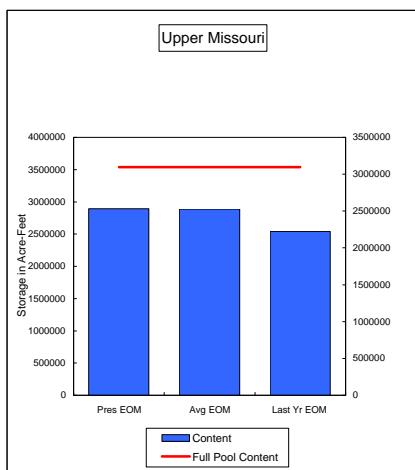

**COMPARISON OF STORAGE CONTENT - PRESENT VS AVERAGE VS LAST YEAR DATA**  
in Acre-Feet  
Data for July 31, 2008

**Percent of Average 100.3%**  
**Percent of Last Year 114.0%**  
**Percent of Full Capacity 93.5%**

**Percent of Average 113.2%**  
**Percent of Last Year 209.5%**  
**Percent of Full Capacity 75.4%**

**Percent of Average 127.6%**  
**Percent of Last Year 120.0%**  
**Percent of Full Capacity 74.0%**

**Percent of Average 106.4%**  
**Percent of Last Year 122.3%**  
**Percent of Full Capacity 94.7%**

**Percent of Average 70.6%**  
**Percent of Last Year 82.6%**  
**Percent of Full Capacity 60.8%**

**Percent of Average 124.2%**  
**Percent of Last Year 145.8%**  
**Percent of Full Capacity 72.9%**