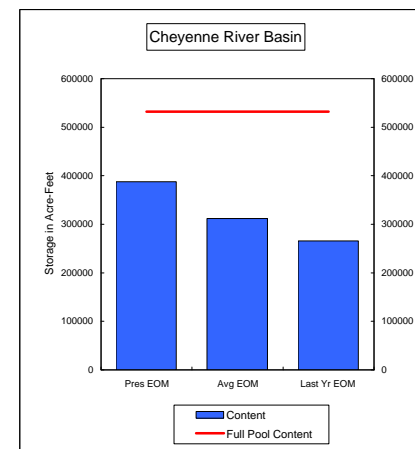

**COMPARISON OF STORAGE CONTENT - PRESENT VS AVERAGE VS LAST YEAR DATA**  
in Acre-Feet  
Data for July 31, 2008

**Percent of Average 100.3%**  
**Percent of Last Year 114.0%**  
**Percent of Full Capacity 93.5%**

**Percent of Average 113.2%**  
**Percent of Last Year 209.5%**  
**Percent of Full Capacity 75.4%**

**Percent of Average 127.6%**  
**Percent of Last Year 120.0%**  
**Percent of Full Capacity 74.0%**

**Percent of Average 106.4%**  
**Percent of Last Year 122.3%**  
**Percent of Full Capacity 94.7%**

**Percent of Average 70.6%**  
**Percent of Last Year 82.6%**  
**Percent of Full Capacity 60.8%**

**Percent of Average 124.2%**  
**Percent of Last Year 145.8%**  
**Percent of Full Capacity 72.9%**