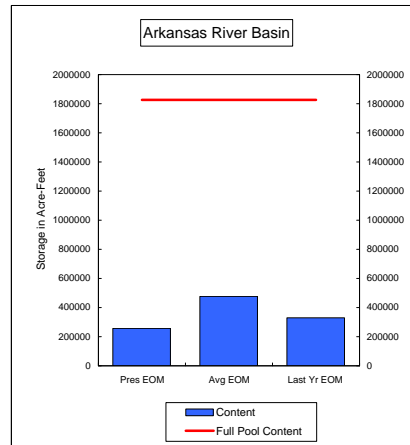

**Percent of Average 80.5%**  
**Percent of Last Year 161.6%**  
**Percent of Full Capacity 50.6%**

**Percent of Average 98.7%**  
**Percent of Last Year 119.2%**  
**Percent of Full Capacity 75.8%**

**COMPARISON OF STORAGE CONTENT - PRESENT VS AVERAGE VS LAST YEAR DATA**  
in Acre-Feet  
Data for July 31, 2008

**Percent of Average 96.8%**  
**Percent of Last Year 178.1%**  
**Percent of Full Capacity 77.5%**

**Percent of Average 78.5%**  
**Percent of Last Year 93.0%**  
**Percent of Full Capacity 46.7%**

**Percent of Average 92.2%**  
**Percent of Last Year 129.7%**  
**Percent of Full Capacity 58.7%**

**Percent of Average 100.6%**  
**Percent of Last Year 103.7%**  
**Percent of Full Capacity 100.8%**

**Percent of Average 53.7%**  
**Percent of Last Year 77.9%**  
**Percent of Full Capacity 14.0%**

**Percent of Average 26.6%**  
**Percent of Last Year 74.5%**  
**Percent of Full Capacity 56.4%**