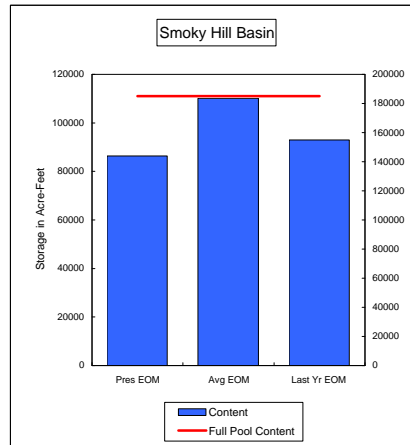

**Percent of Average 96.3%**  
**Percent of Last Year 95.1%**  
**Percent of Full Capacity 83.7%**

**Percent of Average 95.4%**  
**Percent of Last Year 106.4%**  
**Percent of Full Capacity 76.0%**

**Percent of Average 106.1%**  
**Percent of Last Year 101.2%**  
**Percent of Full Capacity 84.8%**

**Percent of Average 80.5%**  
**Percent of Last Year 161.6%**  
**Percent of Full Capacity 50.6%**

**Percent of Average 98.7%**  
**Percent of Last Year 119.2%**  
**Percent of Full Capacity 75.8%**

**COMPARISON OF STORAGE CONTENT - PRESENT VS AVERAGE VS LAST YEAR DATA**  
in Acre-Feet  
Data for July 31, 2008

**Percent of Average 96.8%**  
**Percent of Last Year 178.1%**  
**Percent of Full Capacity 77.5%**

**Percent of Average 78.5%**  
**Percent of Last Year 93.0%**  
**Percent of Full Capacity 46.7%**

**Percent of Average 92.2%**  
**Percent of Last Year 129.7%**  
**Percent of Full Capacity 58.7%**