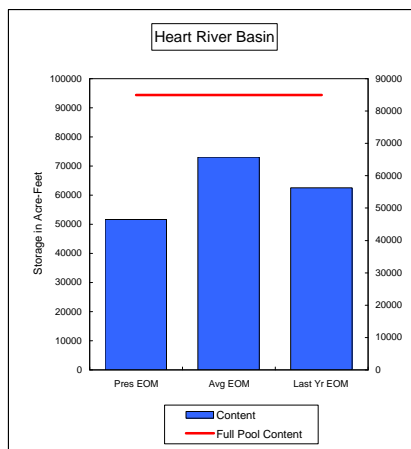

**COMPARISON OF STORAGE CONTENT - PRESENT VS AVERAGE VS LAST YEAR DATA**  
in Acre-Feet  
Data for July 31, 2008

**Percent of Average 100.3%**  
**Percent of Last Year 114.0%**  
**Percent of Full Capacity 93.5%**

**Percent of Average 113.2%**  
**Percent of Last Year 209.5%**  
**Percent of Full Capacity 75.4%**

**Percent of Average 127.6%**  
**Percent of Last Year 120.0%**  
**Percent of Full Capacity 74.0%**

**Percent of Average 106.4%**  
**Percent of Last Year 122.3%**  
**Percent of Full Capacity 94.7%**

**Percent of Average 70.6%**  
**Percent of Last Year 82.6%**  
**Percent of Full Capacity 60.8%**

**Percent of Average 124.2%**  
**Percent of Last Year 145.8%**  
**Percent of Full Capacity 72.9%**