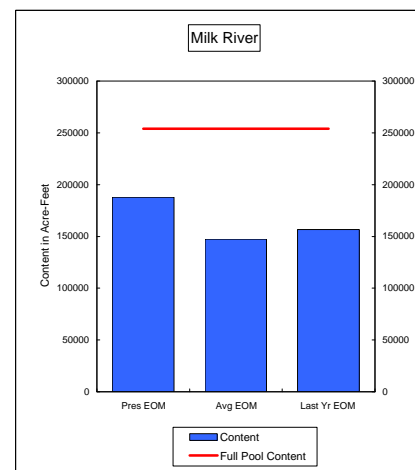

**COMPARISON OF STORAGE CONTENT - PRESENT VS AVERAGE VS LAST YEAR DATA**  
in Acre-Feet  
Data for July 31, 2008

**Percent of Average 100.3%**  
**Percent of Last Year 114.0%**  
**Percent of Full Capacity 93.5%**

**Percent of Average 113.2%**  
**Percent of Last Year 209.5%**  
**Percent of Full Capacity 75.4%**

**Percent of Average 127.6%**  
**Percent of Last Year 120.0%**  
**Percent of Full Capacity 74.0%**

**Percent of Average 106.4%**  
**Percent of Last Year 122.3%**  
**Percent of Full Capacity 94.7%**

**Percent of Average 70.6%**  
**Percent of Last Year 82.6%**  
**Percent of Full Capacity 60.8%**

**Percent of Average 124.2%**  
**Percent of Last Year 145.8%**  
**Percent of Full Capacity 72.9%**