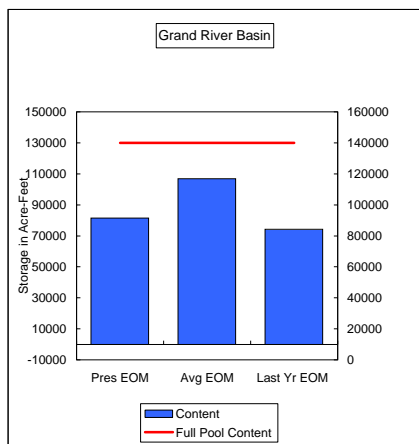

**Percent of Average 113.2%**  
**Percent of Last Year 209.5%**  
**Percent of Full Capacity 75.4%**

**Percent of Average 127.6%**  
**Percent of Last Year 120.0%**  
**Percent of Full Capacity 74.0%**

**Percent of Average 106.4%**  
**Percent of Last Year 122.3%**  
**Percent of Full Capacity 94.7%**

**Percent of Average 70.6%**  
**Percent of Last Year 82.6%**  
**Percent of Full Capacity 60.8%**

**Percent of Average 124.2%**  
**Percent of Last Year 145.8%**  
**Percent of Full Capacity 72.9%**

**COMPARISON OF STORAGE CONTENT - PRESENT VS AVERAGE VS LAST YEAR DATA**  
in Acre-Feet  
Data for July 31, 2008

**Percent of Average 76.1%**  
**Percent of Last Year 109.5%**  
**Percent of Full Capacity 58.1%**

**Percent of Average 96.3%**  
**Percent of Last Year 95.1%**  
**Percent of Full Capacity 83.7%**

**Percent of Average 95.4%**  
**Percent of Last Year 106.4%**  
**Percent of Full Capacity 76.0%**

**Percent of Average 106.1%**  
**Percent of Last Year 101.2%**  
**Percent of Full Capacity 84.8%**