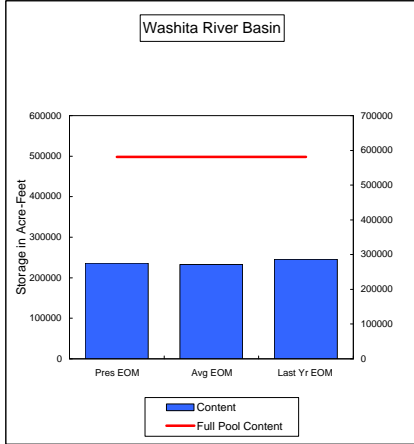

Percent of Average   **101.4%**
Percent of Last Year   **96.1%**
Percent of Full Capacity   **40.6%**