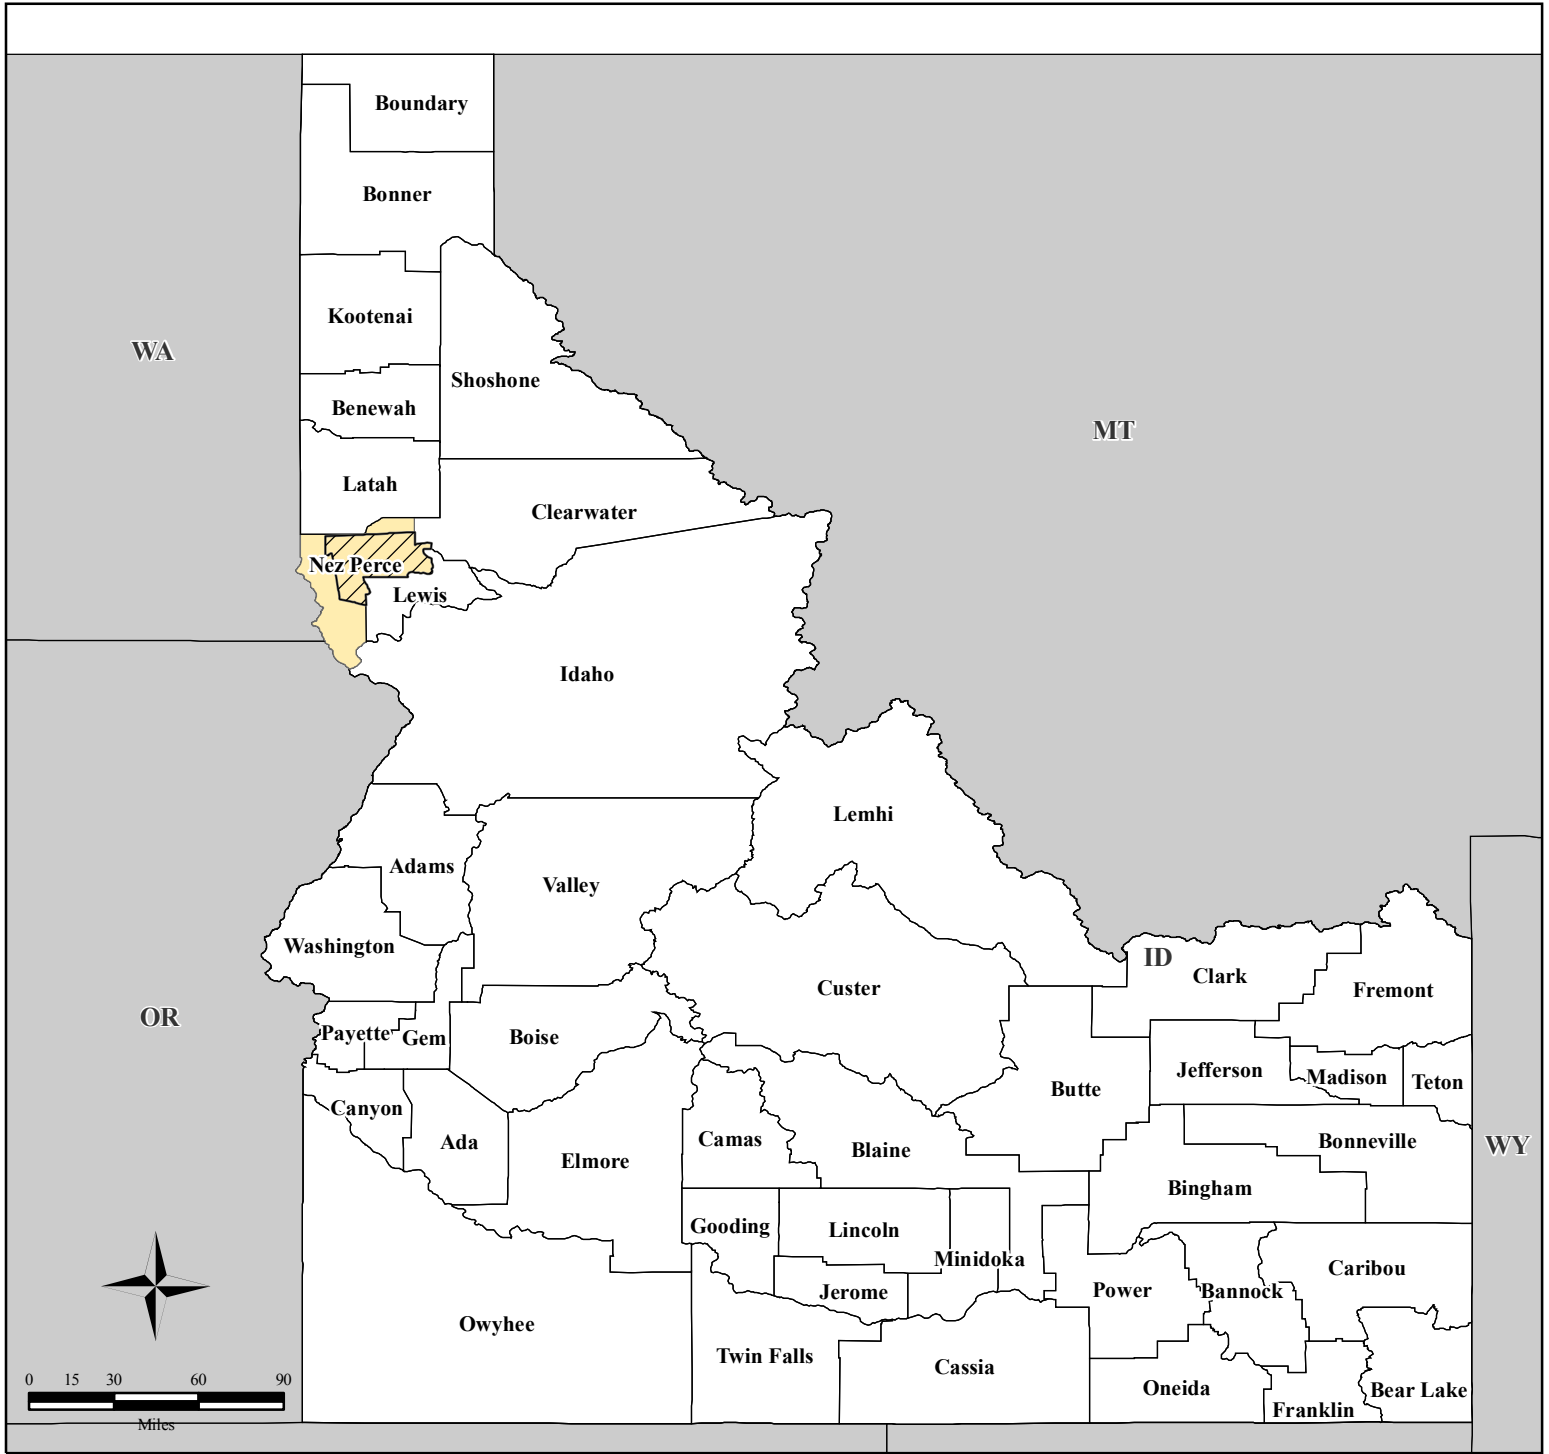

# FEMA-1592-DR, Idaho

## Disaster Declaration as of 07/06/2005

**Location Map**

**Legend**

**FEMA**

*ITS Mapping and Analysis Center  
Washington, DC  
07/06/05 -- 14:19:00 EDT*