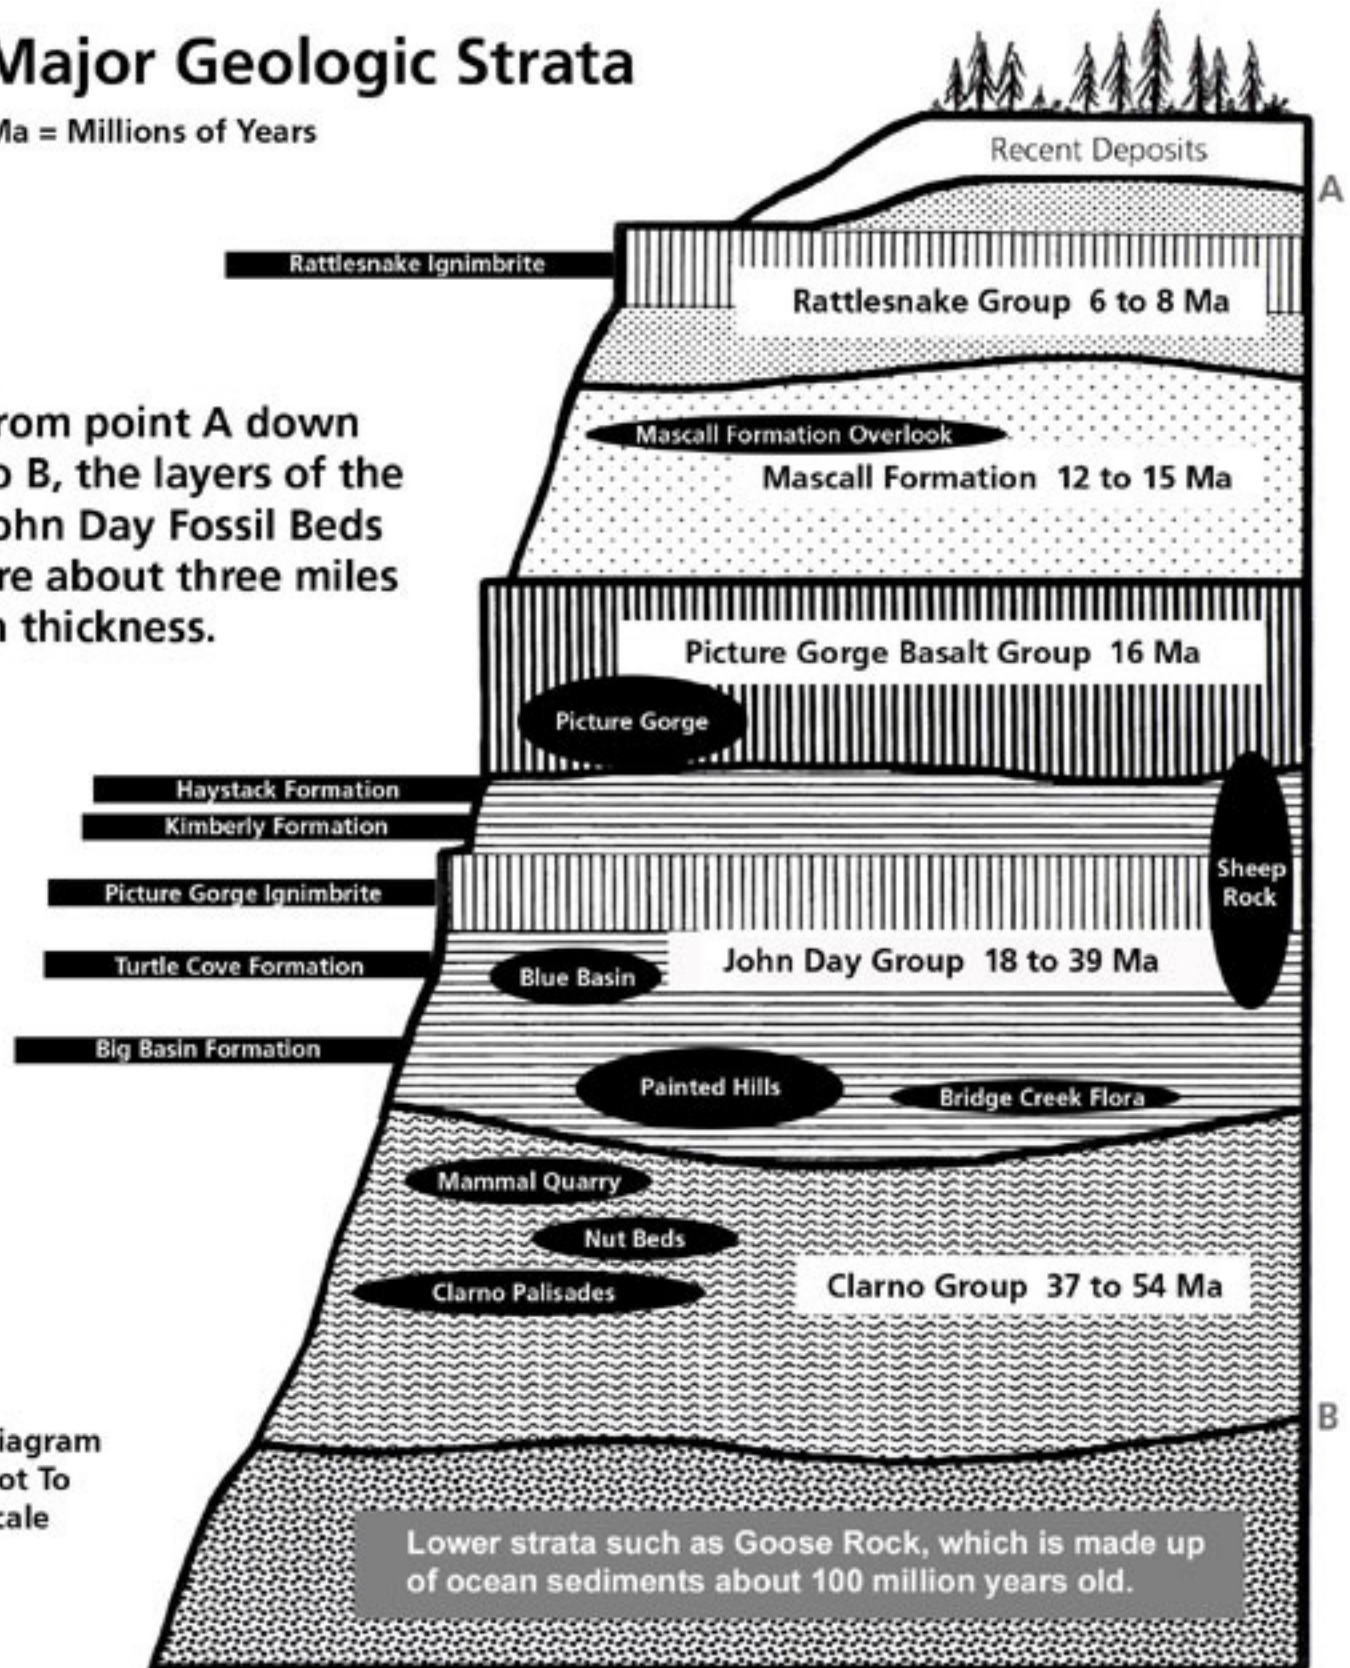

John Day Fossil Beds

National Park Service
U.S. Department of the Interior

John Day Fossil Beds
National Monument

Major Geologic Strata

Ma = Millions of Years

From point A down to B, the layers of the John Day Fossil Beds are about three miles in thickness.

Diagram
Not To
Scale