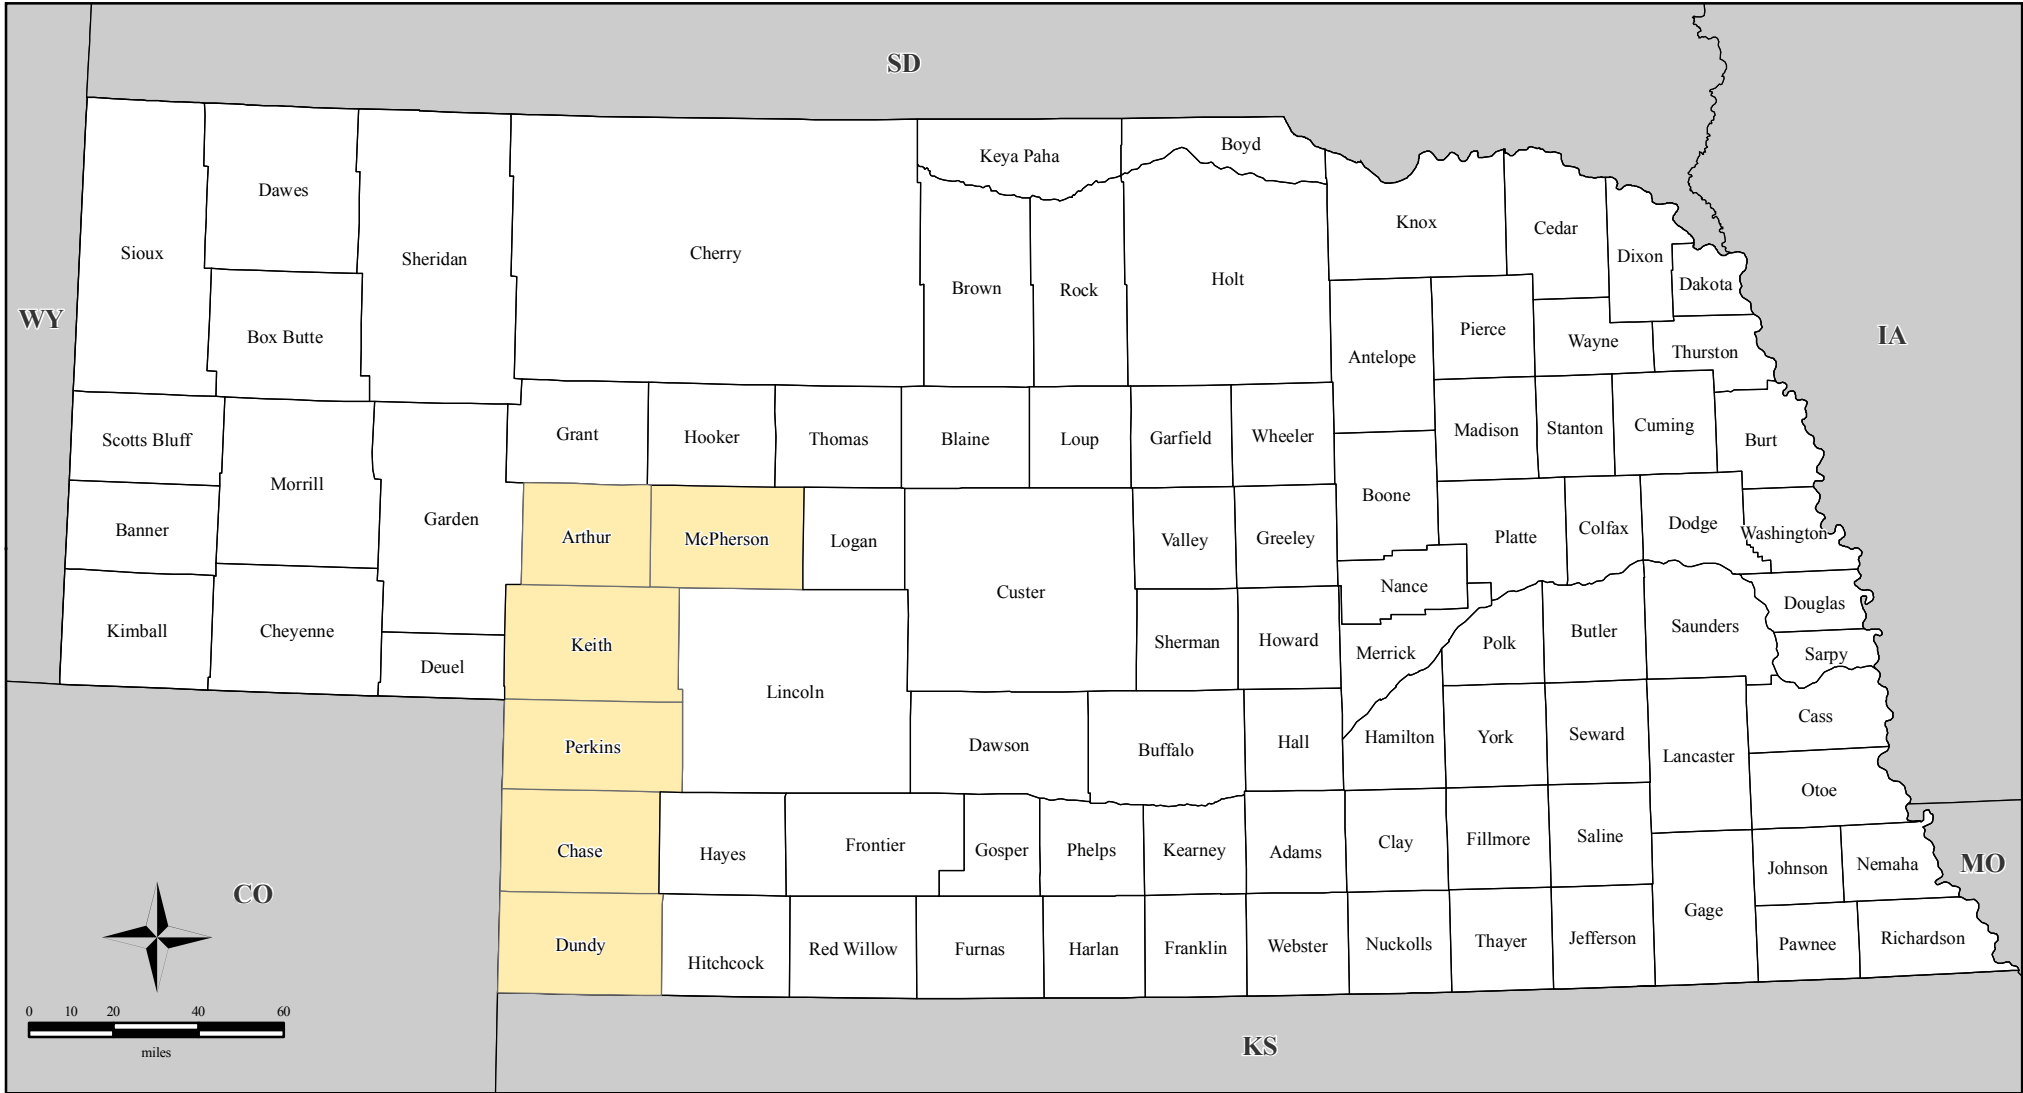

FEMA-1721-DR, Nebraska

Disaster Declaration as of 08/29/2007

CO

Location Map

Legend

- Designated Counties**
- No Designation
 - Public Assistance

All counties are eligible for Hazard Mitigation

*ITS Mapping & Analysis Center
Washington, DC
08/29/07 -- 01:45 PM EDT*