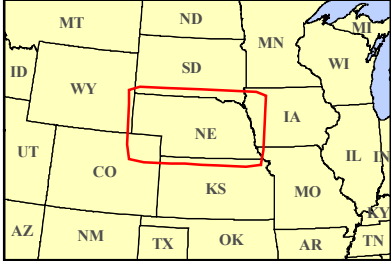

FEMA-1721-DR, Nebraska

Disaster Declaration as of 08/29/2007

CO

Location Map

Legend

- Designated Counties**
- No Designation
 - Public Assistance

All counties are eligible for Hazard Mitigation

*ITS Mapping & Analysis Center
Washington, DC
08/29/07 -- 01:45 PM EDT*