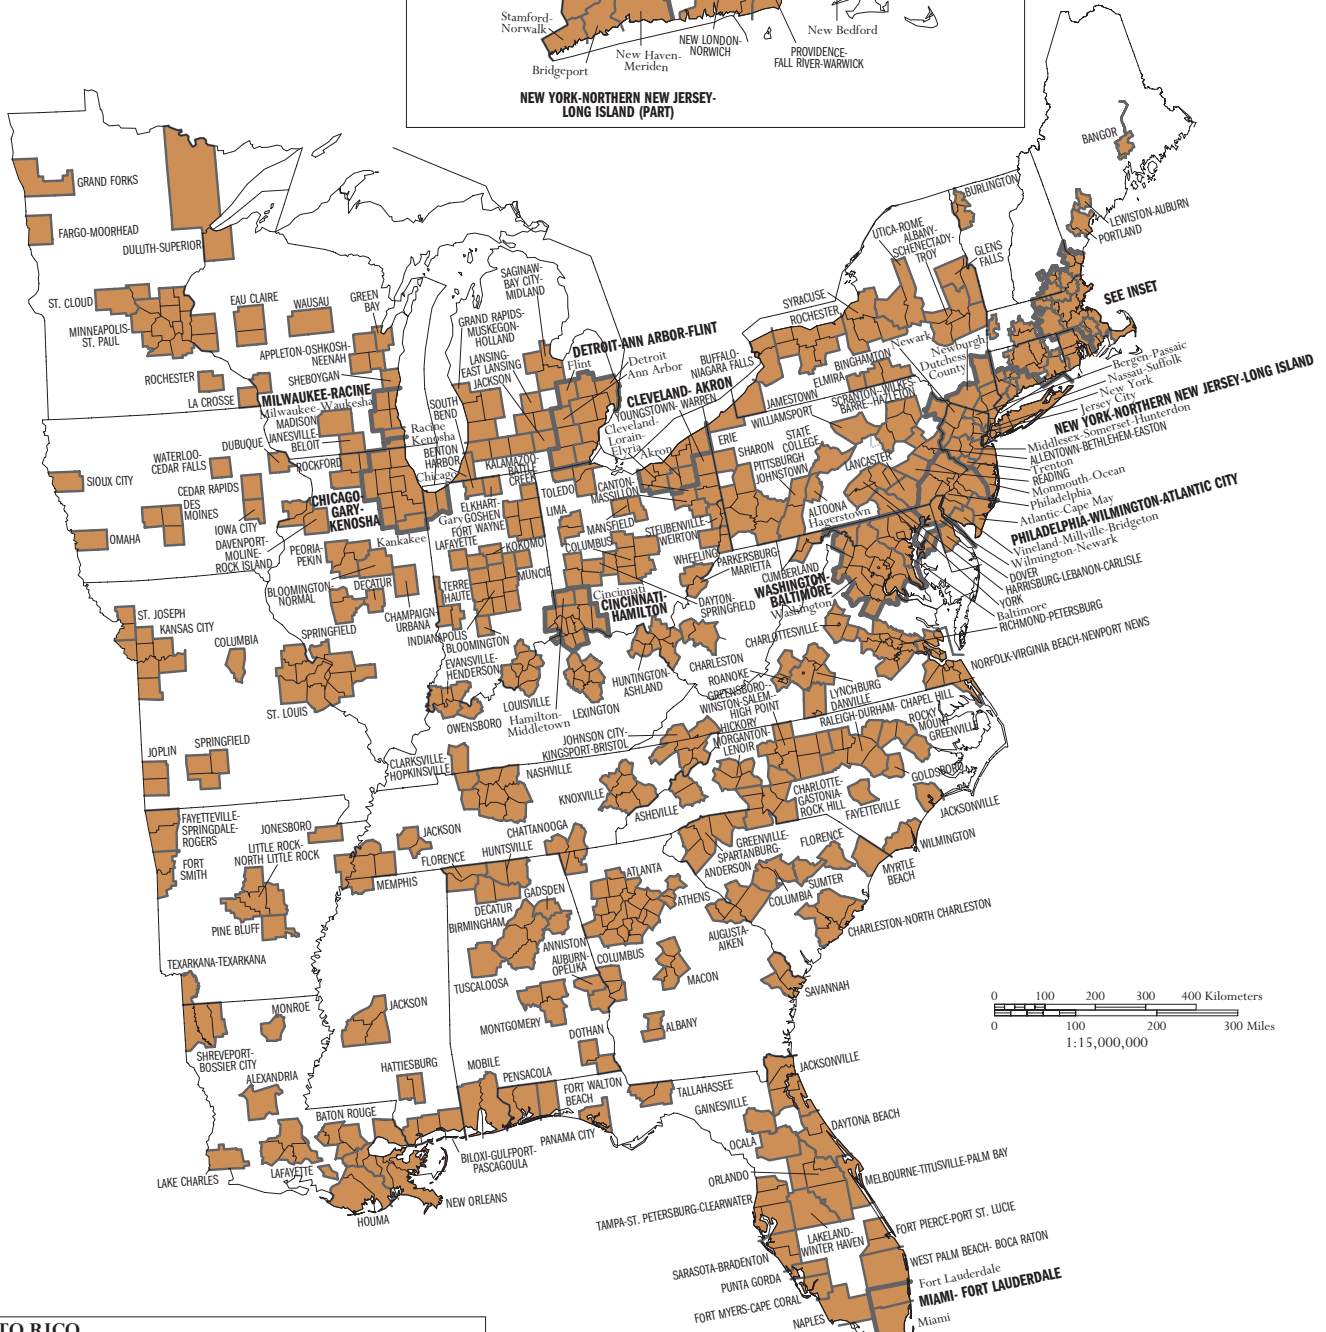

# Metropolitan Areas of the United States and Puerto Rico: 1999

- LEGEND**
- AMARILLO
  - PORTLAND-SALEM
  - Yolo
  - Metropolitan Statistical Area (MSA)
  - Consolidated Metropolitan Statistical Area (CMSA)
  - Primary Metropolitan Statistical Area (PMSA)
  - State
  - Metropolitan county or county equivalent

Metropolitan Area boundaries and names are those defined by the Federal Office of Management and Budget on June 30, 1999. All other boundaries and names are as of June 30, 1999.

Metropolitan Area boundaries and names are those defined by the Federal Office of Management and Budget on June 30, 1999. All other boundaries and names are as of June 30, 1999.