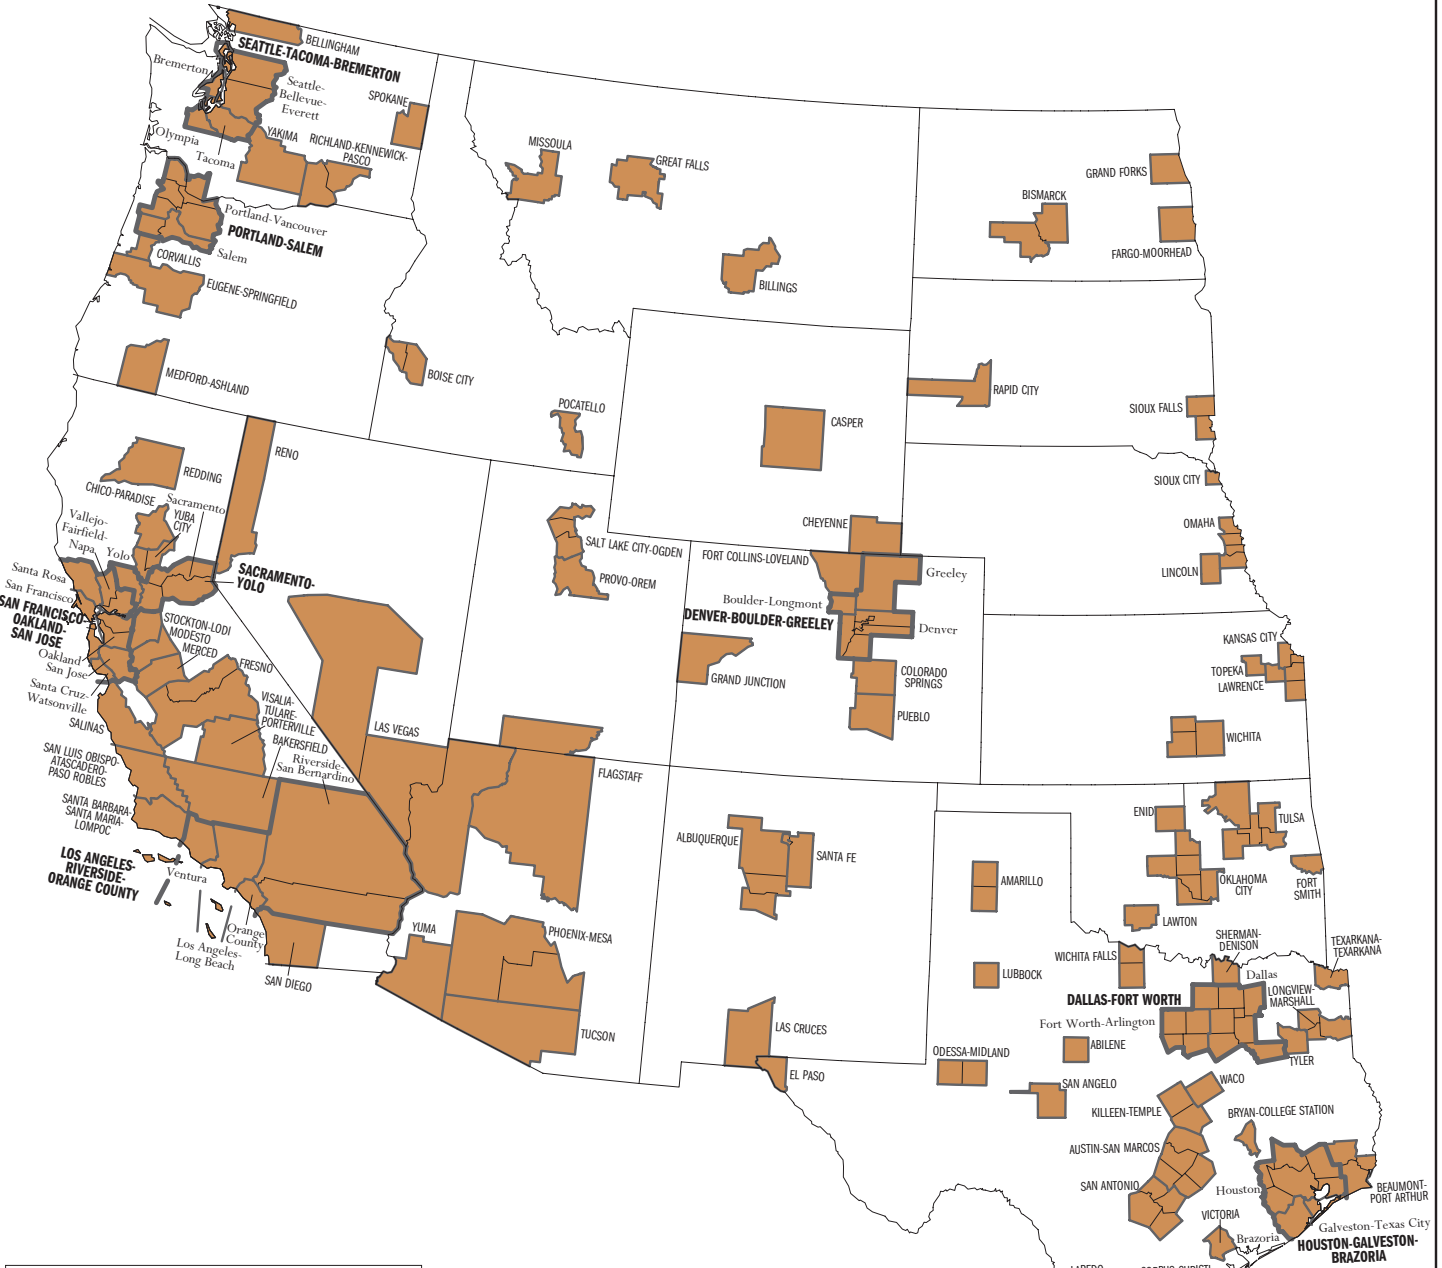

# Metropolitan Areas of the United States and Puerto Rico: 1999

- LEGEND**
- AMARILLO
  - PORTLAND-SALEM
  - Yolo
  - Metropolitan Statistical Area (MSA)
  - Consolidated Metropolitan Statistical Area (CMSA)
  - Primary Metropolitan Statistical Area (PMSA)
  - State
  - Metropolitan county or county equivalent

Metropolitan Area boundaries and names are those defined by the Federal Office of Management and Budget on June 30, 1999. All other boundaries and names are as of June 30, 1999.

Metropolitan Area boundaries and names are those defined by the Federal Office of Management and Budget on June 30, 1999. All other boundaries and names are as of June 30, 1999.