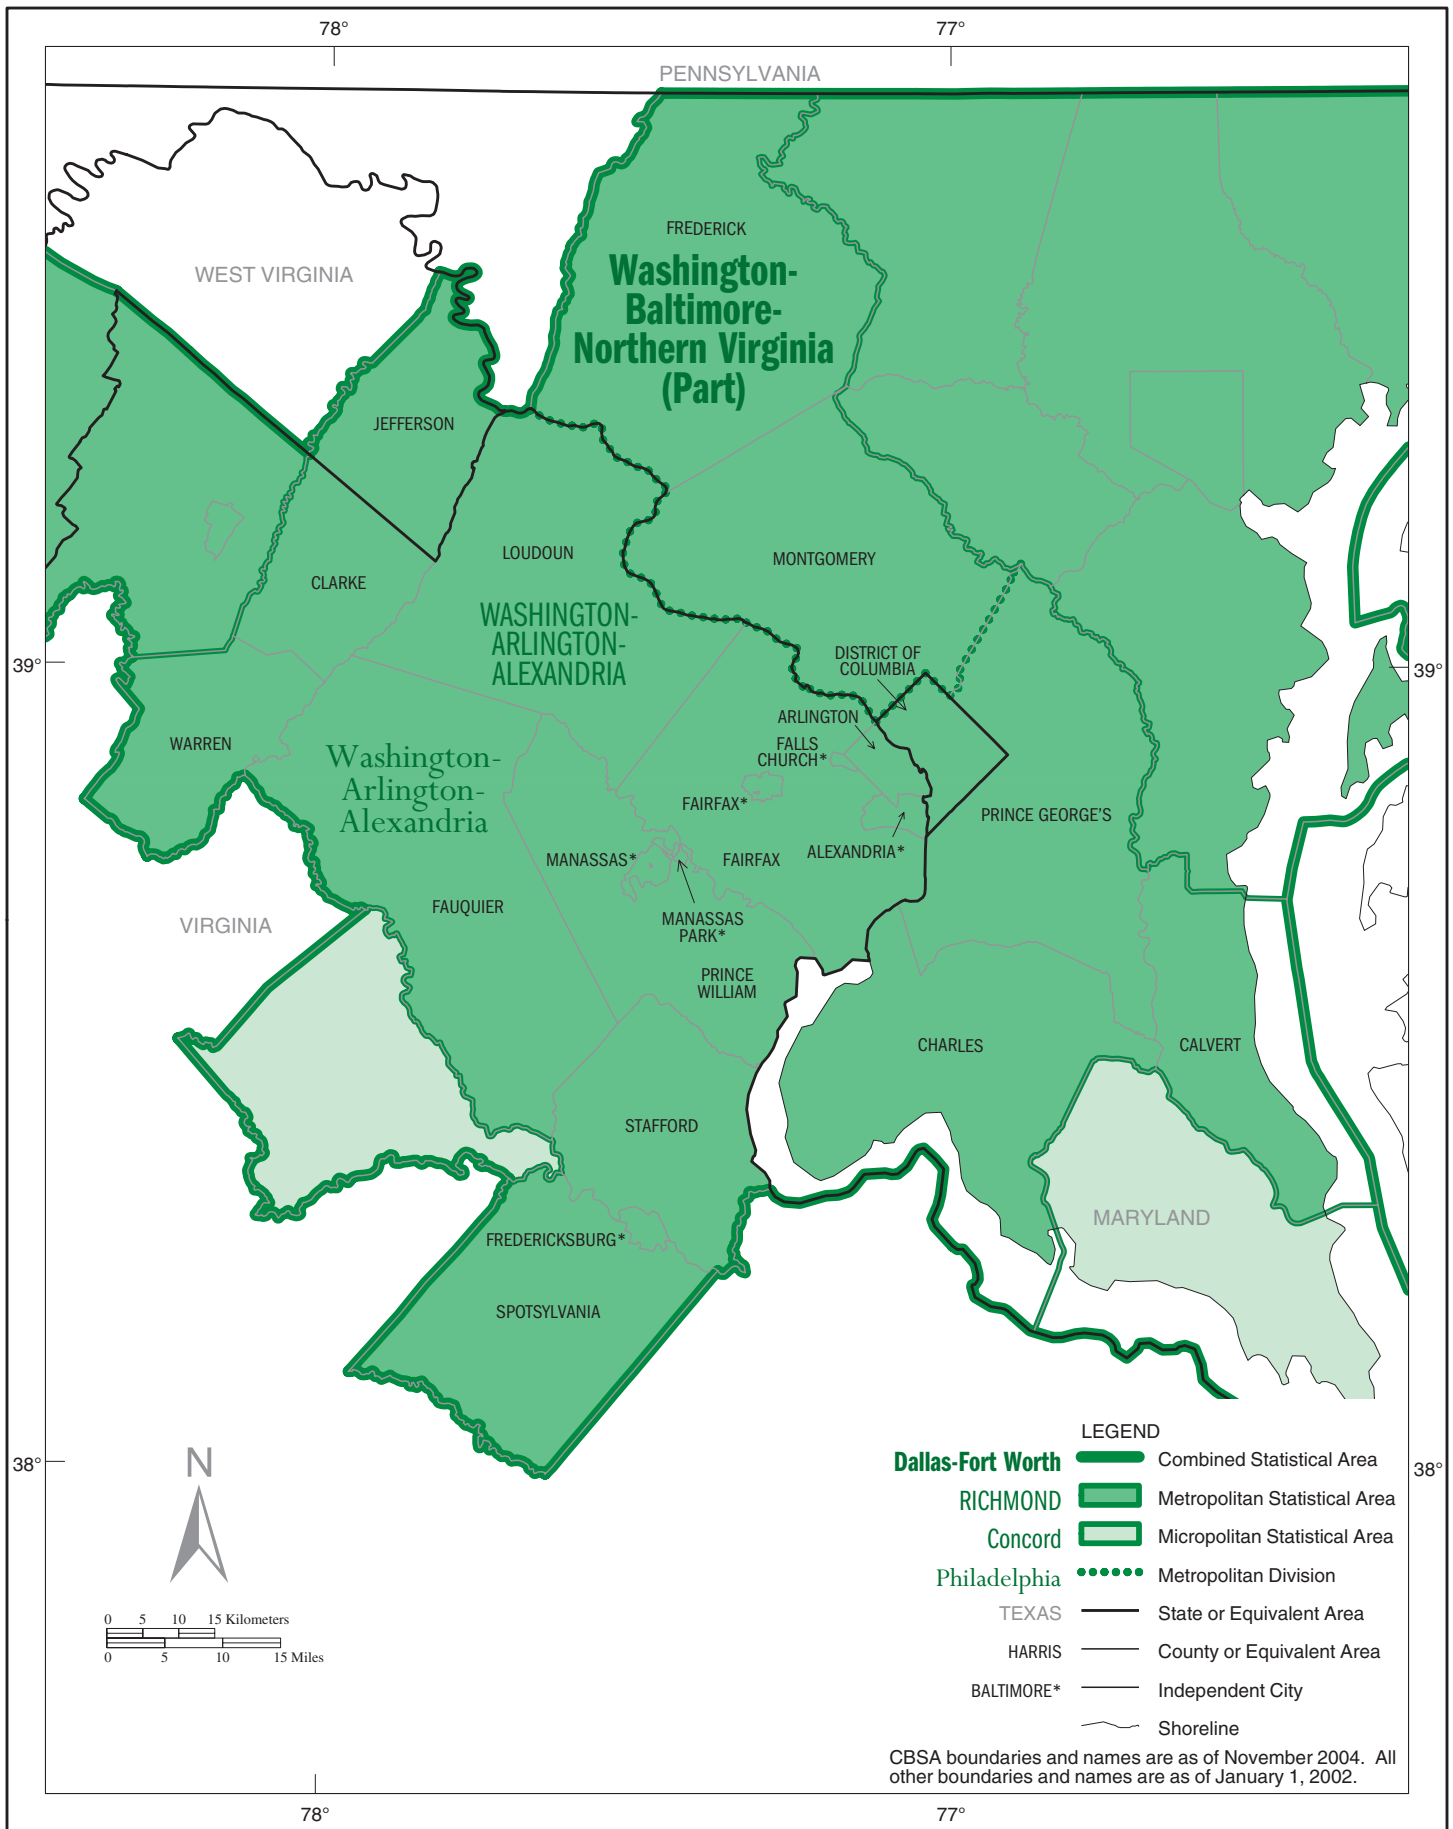

DISTRICT OF COLUMBIA - Core Based Statistical Areas, Counties, and Independent Cities

LEGEND

- Dallas-Fort Worth** Combined Statistical Area
- RICHMOND** Metropolitan Statistical Area
- Concord** Micropolitan Statistical Area
- Philadelphia** Metropolitan Division
- TEXAS** State or Equivalent Area
- HARRIS** County or Equivalent Area
- BALTIMORE*** Independent City
- Shoreline

CBSA boundaries and names are as of November 2004. All other boundaries and names are as of January 1, 2002.