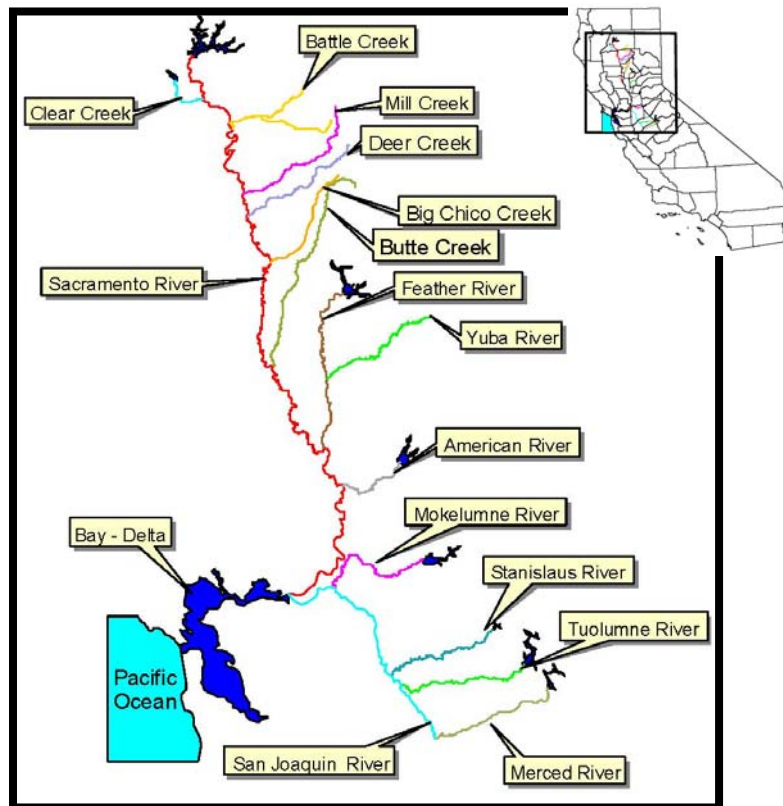

U.S. Fish & Wildlife Service  
Sacramento Fish & Wildlife Office

**CAMP**  
**Comprehensive Monitoring & Compliance Program**

CAMP Focus Areas

The particular watersheds or areas in California that produce anadromous fish and are of interest to CAMP include: the Pacific Ocean, San Francisco Bay/ Sacramento - San Joaquin River Delta, Suisun Bay, San Pablo Bay, American River, Battle Creek, Big Chico Creek, Butte Creek, Clear Creek, Deer Creek, Feather River, Merced River, Mill Creek, Mokelumne River, the mainstem of the Sacramento River, San Joaquin River, Stanislaus River, Tuolumne River, and Yuba River.