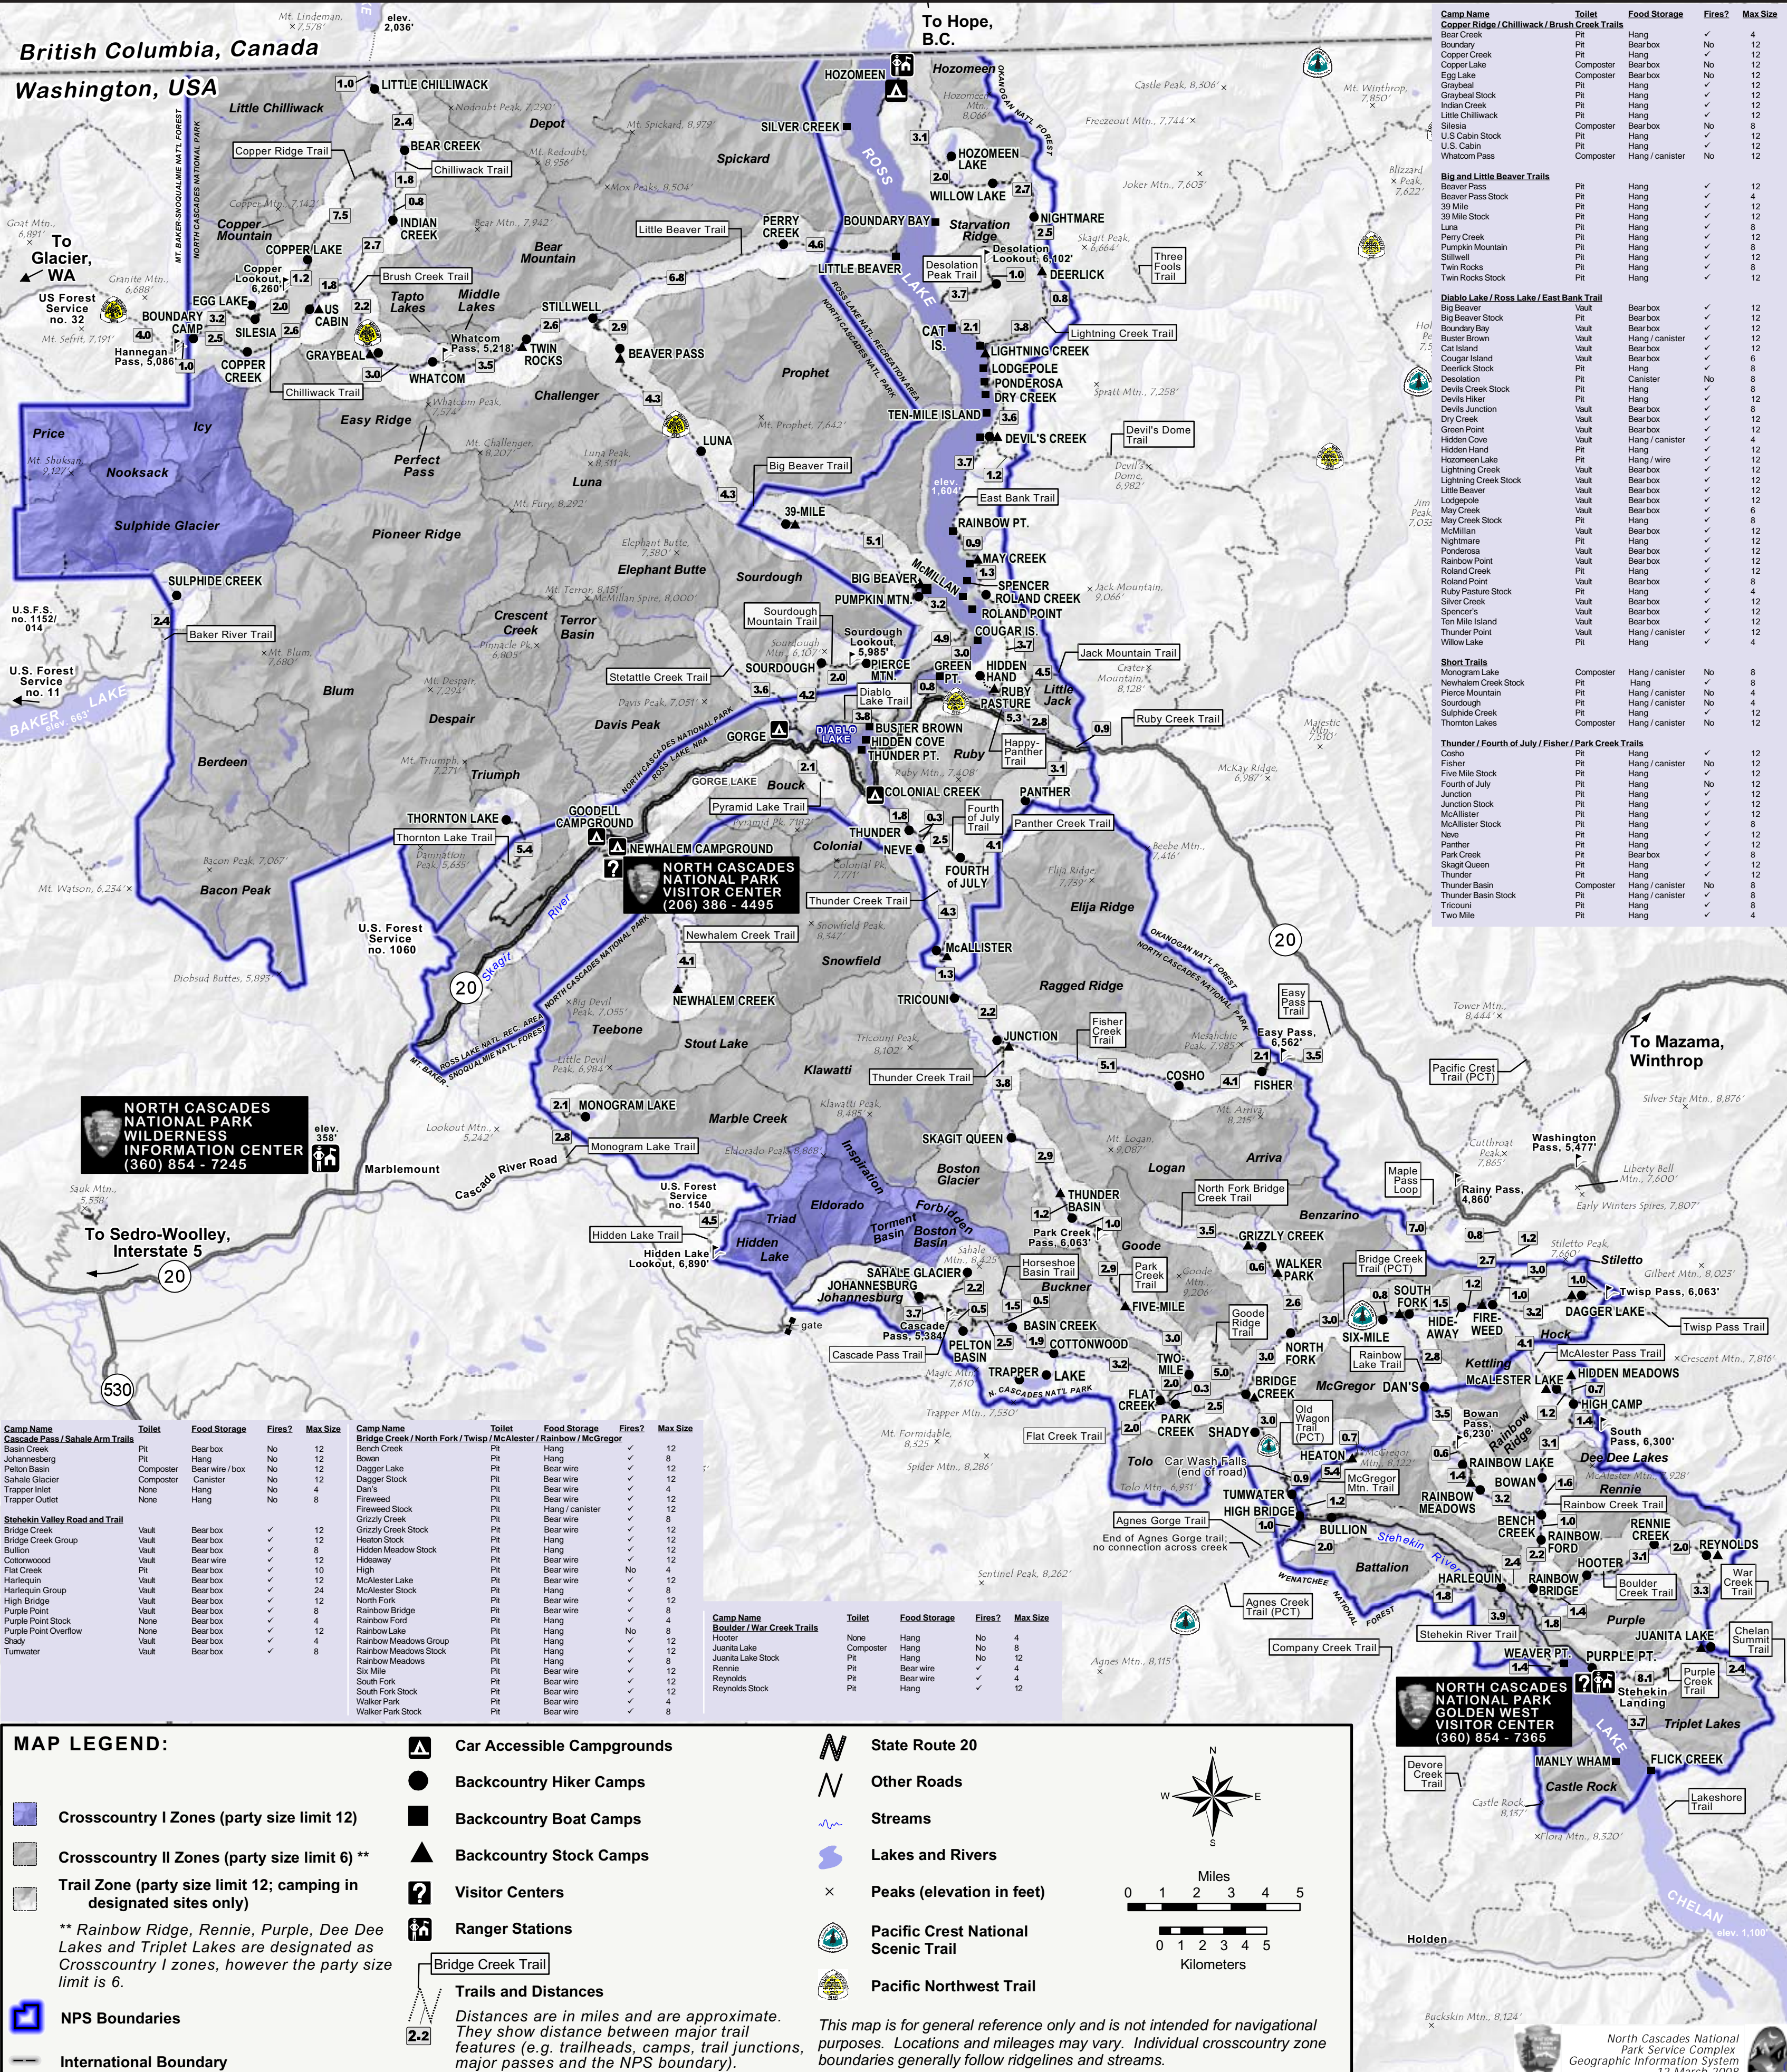

Welcome to the Stephen Mather Wilderness

The North Cascades National Park Service Complex includes 684,000 acres in three parts: North Cascades National Park, Lake Chelan National Recreation Area, and Ross Lake National Recreation Area. Congress has designated 93% of the Complex as the Stephen Mather Wilderness – a place for solitude, challenge, contemplation, and scientific and cultural study.

Crosscountry I Zones (party size limit 12)

Crosscountry II Zones (party size limit 6) **

Trail Zone (party size limit 12; camping in designated sites only)

** Rainbow Ridge, Rennie, Purple, Dee Dee Lakes and Triplet Lakes are designated as Crosscountry I zones, however the party size limit is 6.