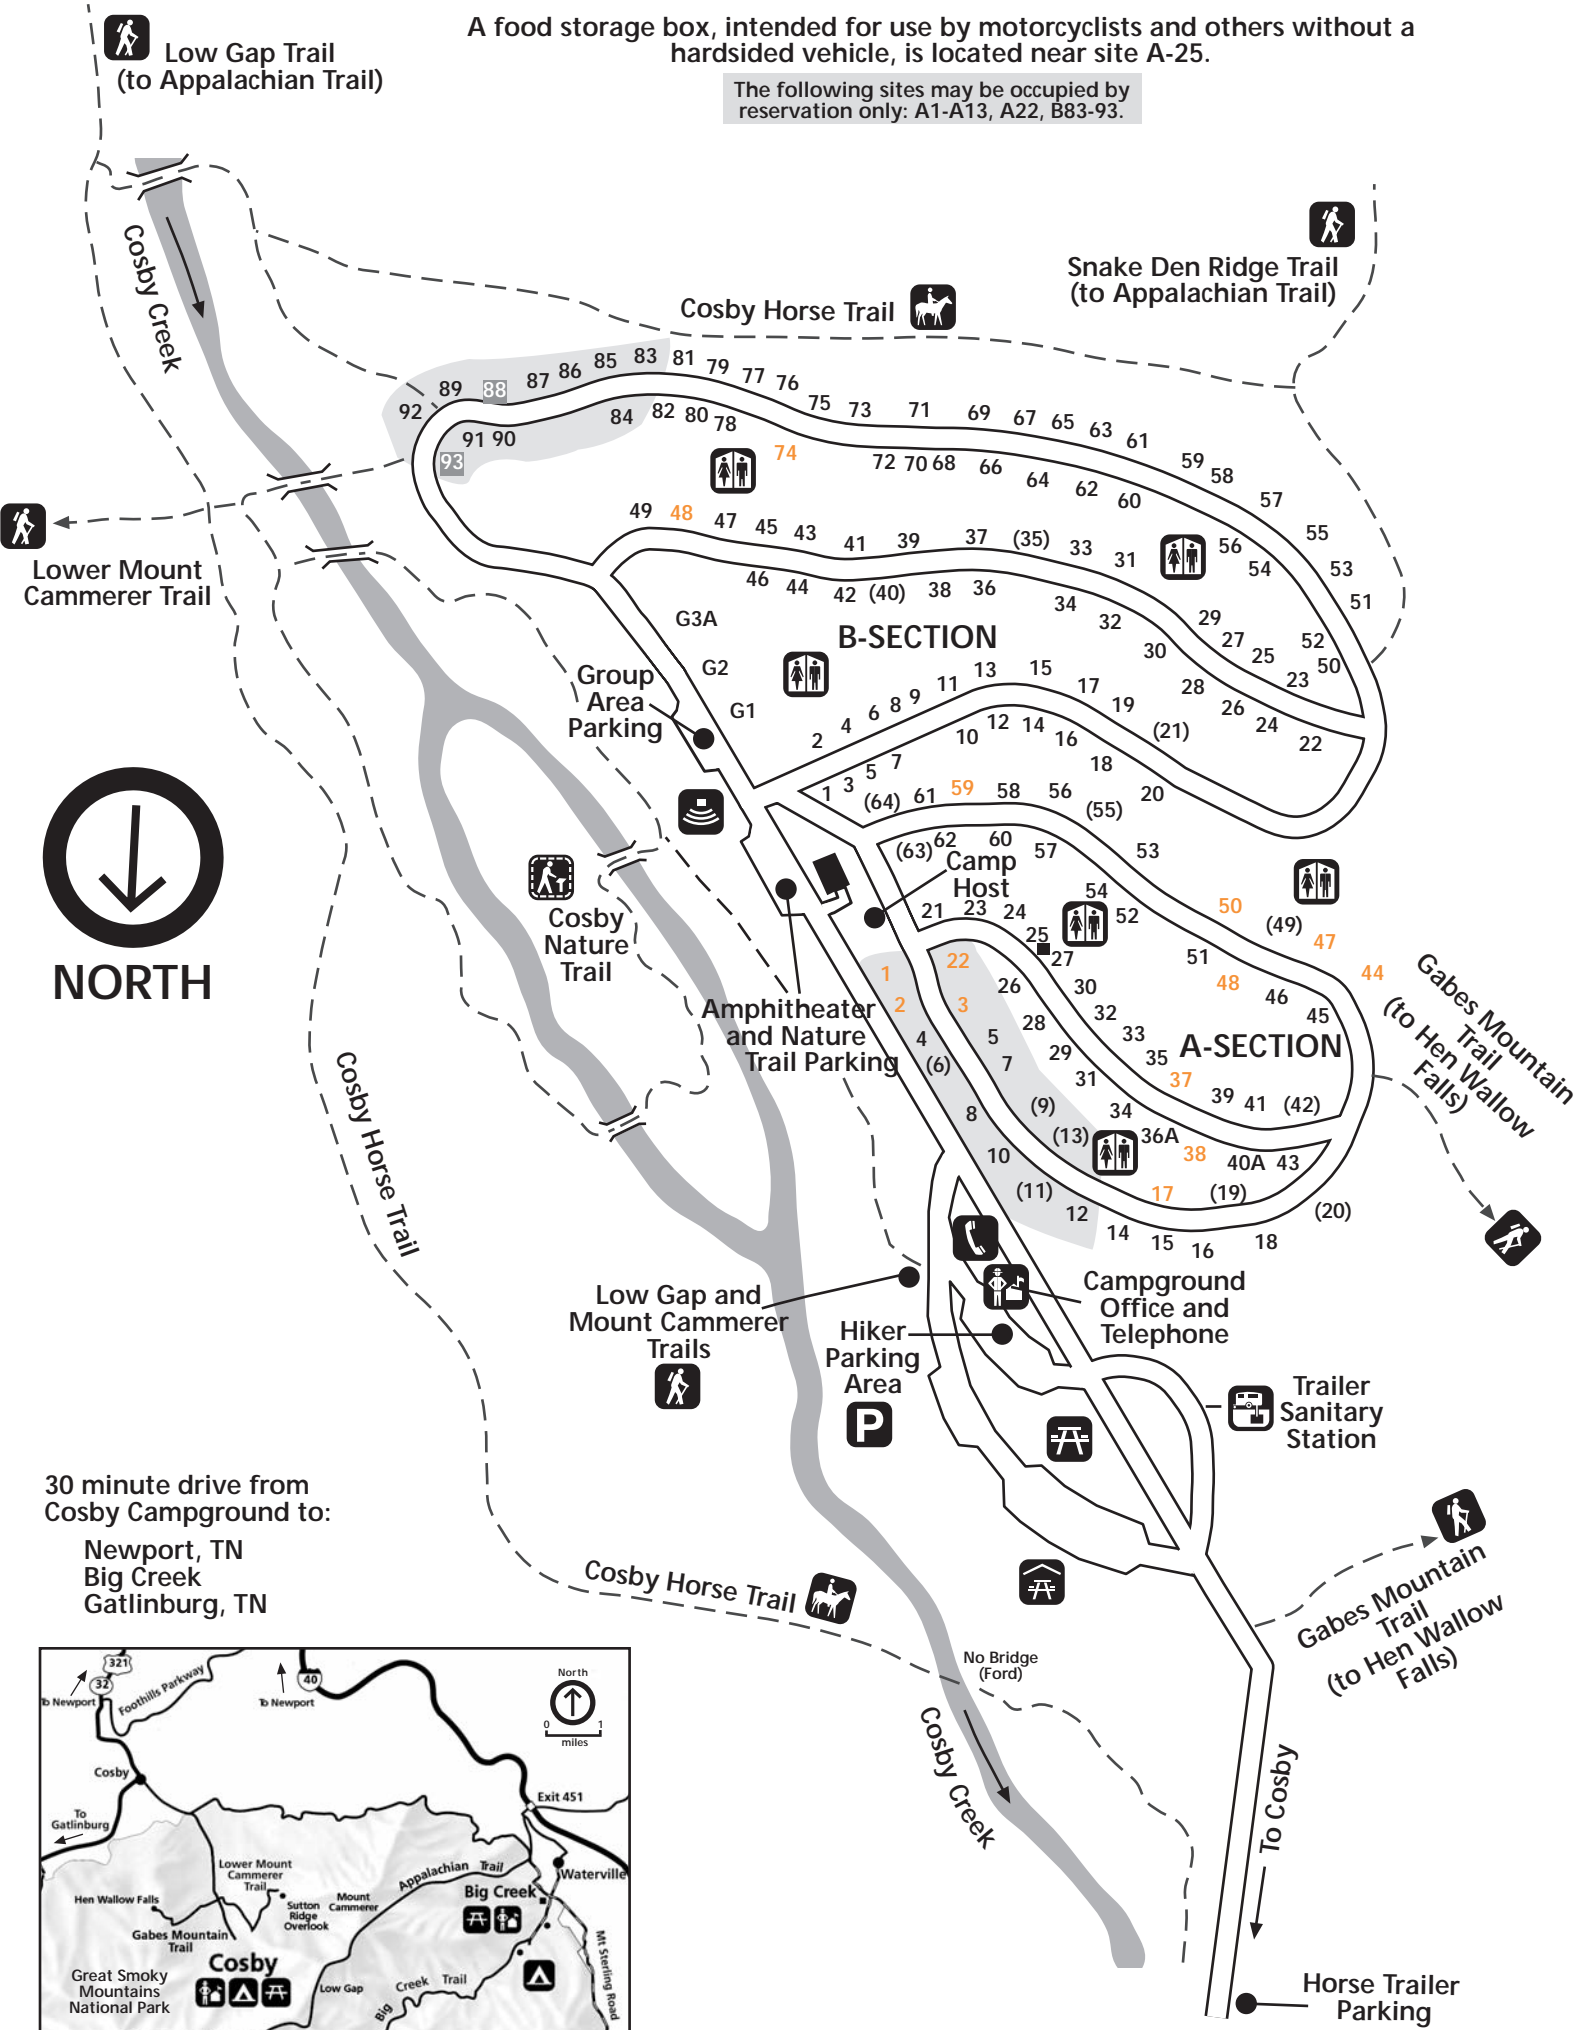

Ranger Station		Hiking Trail		Telephone	
Restrooms		Parking		Amphitheater	
Interpretive Trail		Horse Trail		Trailer/Sanitary Station	
Campground		Picnic Area		Picnic Shelter	
Disability Access	A	RVs only		RVs or Tents	( )

A food storage box, intended for use by motorcyclists and others without a hardsided vehicle, is located near site A-25.

The following sites may be occupied by reservation only: A1-A13, A22, B83-93.

30 minute drive from Cosby Campground to:  
 Newport, TN  
 Big Creek  
 Gatlinburg, TN