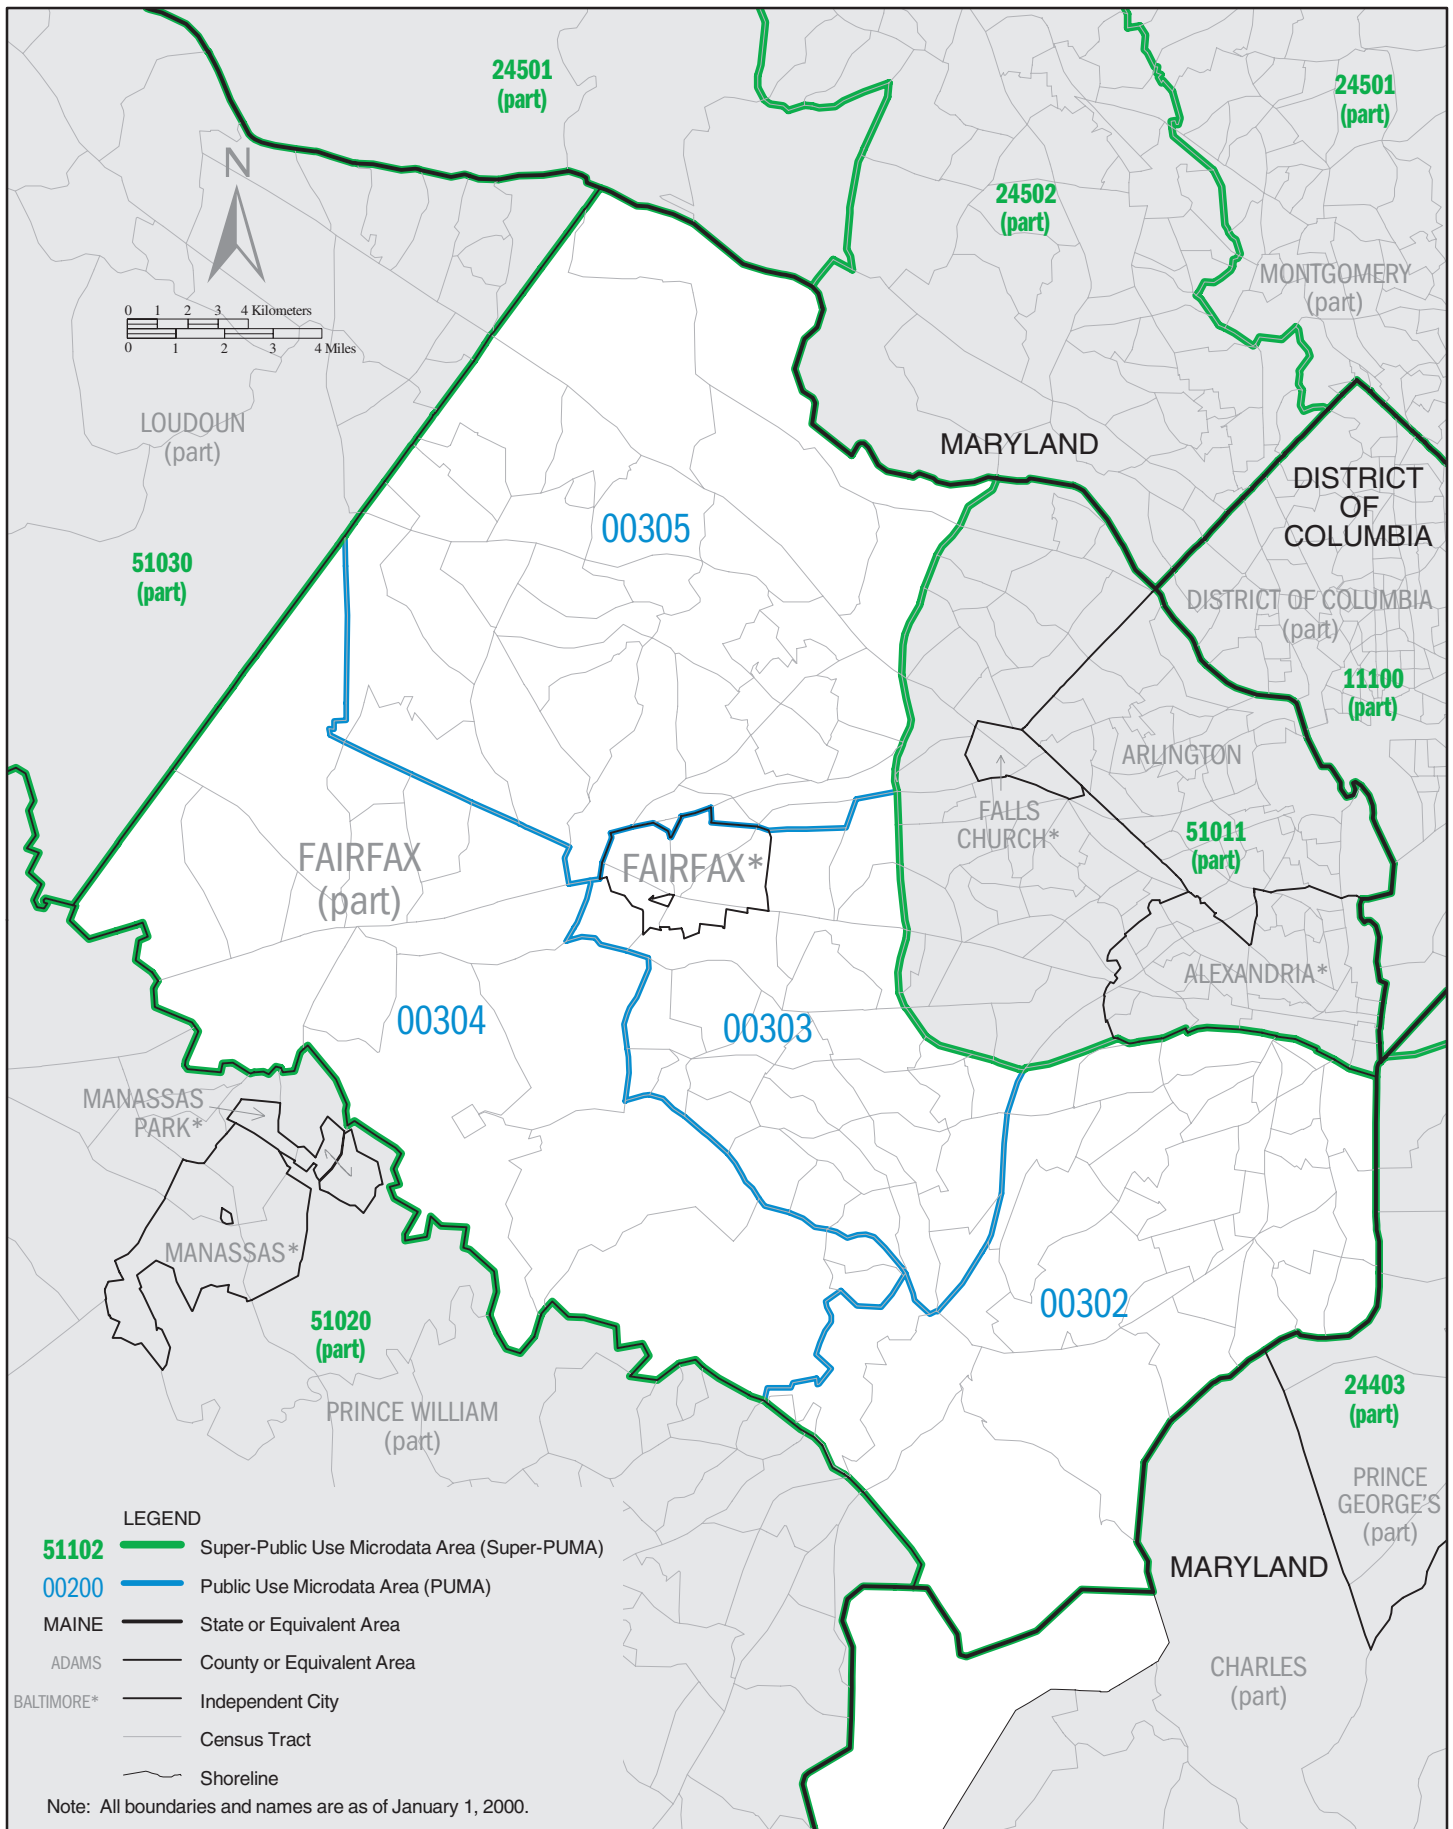

VIRGINIA Super-PUMA 51011: Census 2000 Public Use Microdata Areas (PUMAs)

VIRGINIA Super-PUMA 51012: Census 2000 Public Use Microdata Areas (PUMAs)

VIRGINIA Super-PUMA 51020: Census 2000 Public Use Microdata Areas (PUMAs)

VIRGINIA Super-PUMA 51030: Census 2000 Public Use Microdata Areas (PUMAs)

VIRGINIA Super-PUMA 51040: Census 2000 Public Use Microdata Areas (PUMAs)

VIRGINIA Super-PUMA 51070: Census 2000 Public Use Microdata Areas (PUMAs)

VIRGINIA Super-PUMA 51080: Census 2000 Public Use Microdata Areas (PUMAs)

VIRGINIA Super-PUMA 51110: Census 2000 Public Use Microdata Areas (PUMAs)