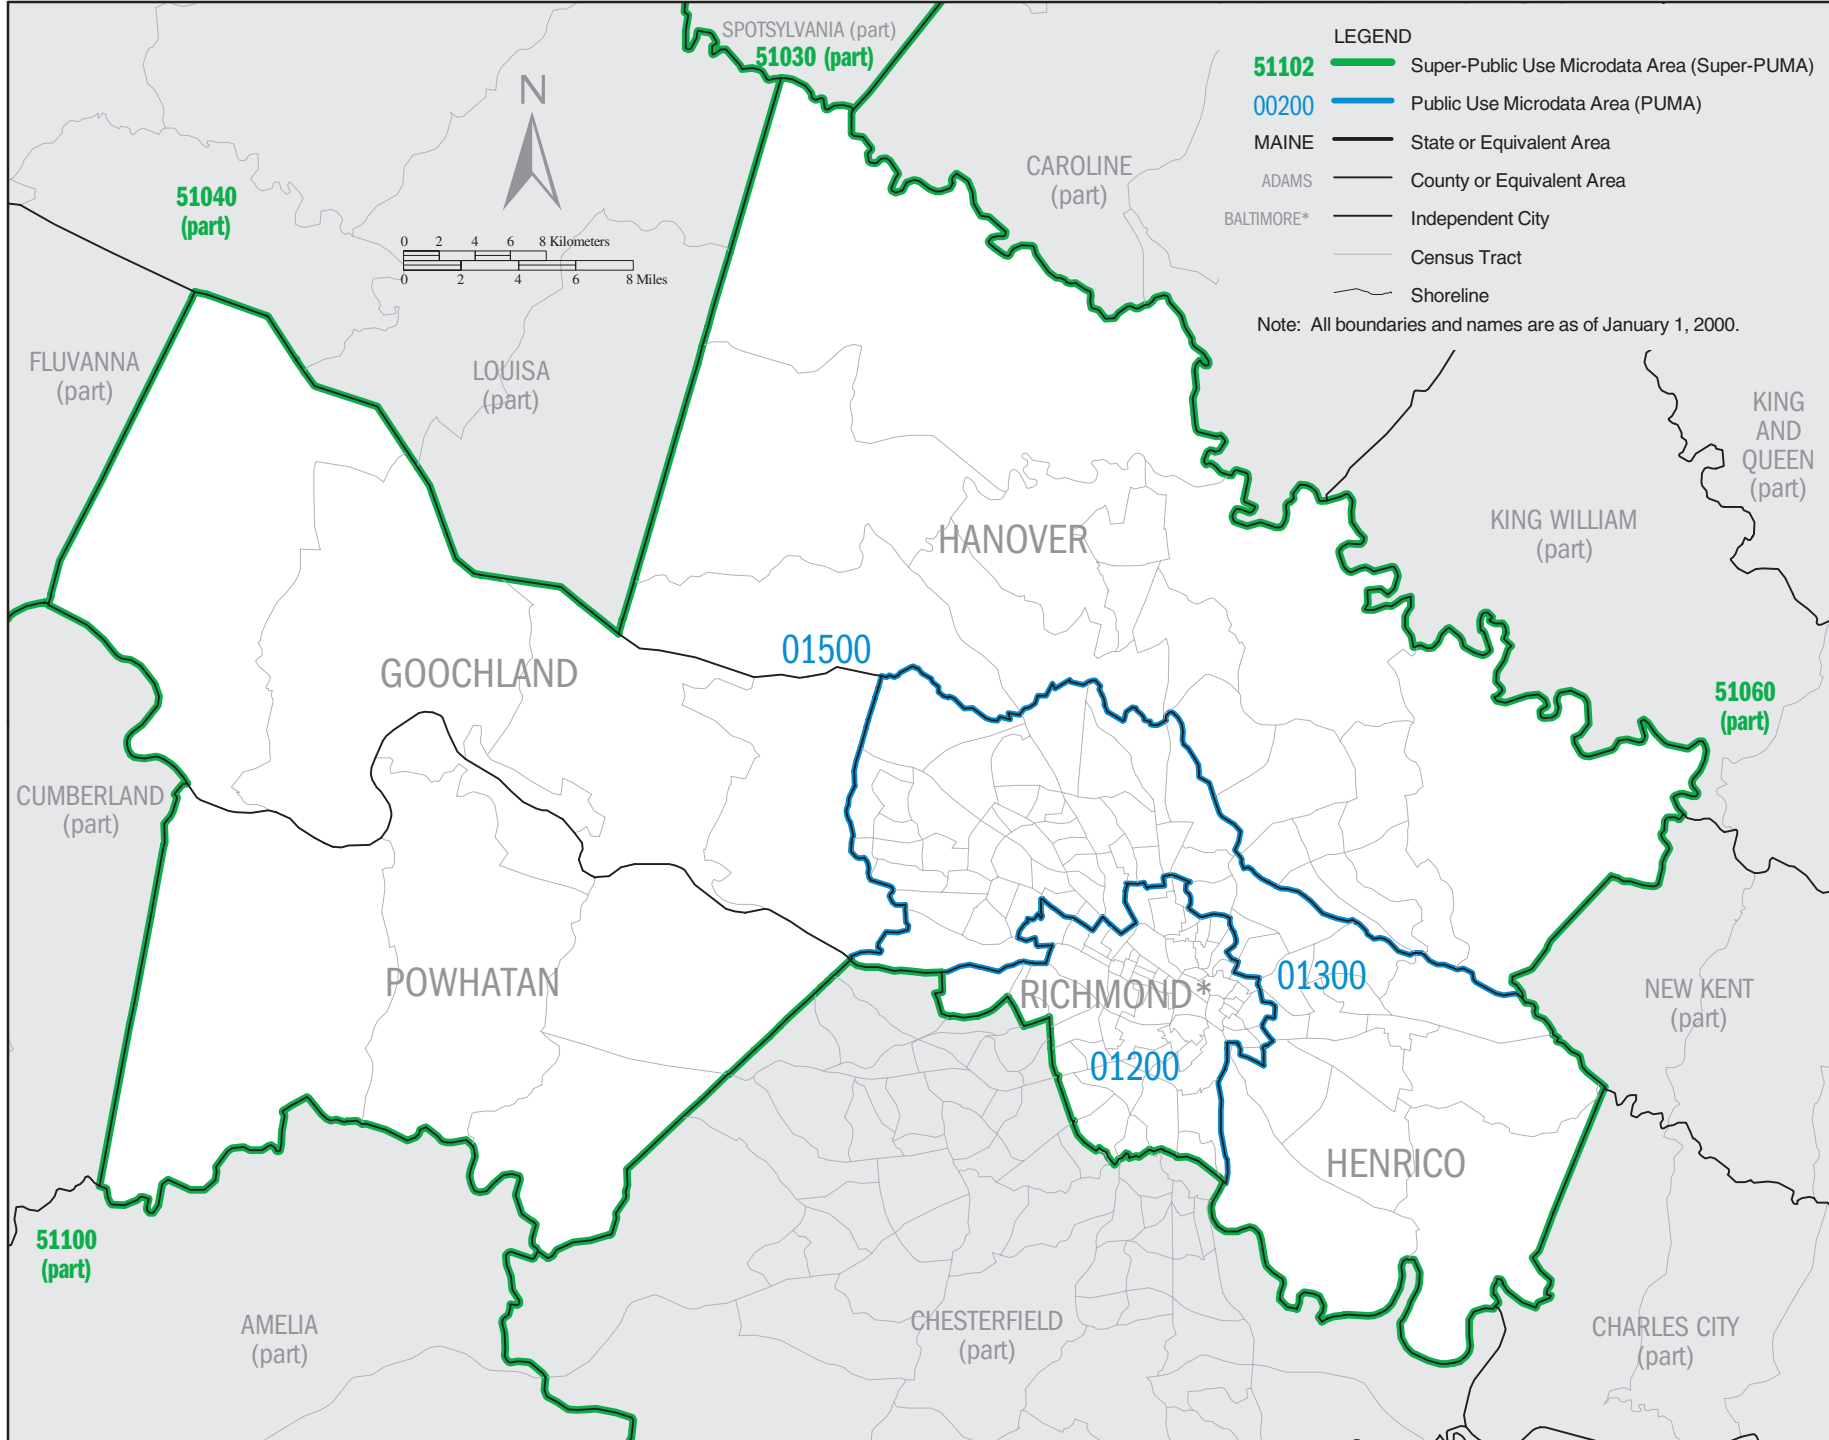

VIRGINIA Super-PUMA 51011: Census 2000 Public Use Microdata Areas (PUMAs)

VIRGINIA Super-PUMA 51012: Census 2000 Public Use Microdata Areas (PUMAs)

VIRGINIA Super-PUMA 51020: Census 2000 Public Use Microdata Areas (PUMAs)

VIRGINIA Super-PUMA 51030: Census 2000 Public Use Microdata Areas (PUMAs)

VIRGINIA Super-PUMA 51040: Census 2000 Public Use Microdata Areas (PUMAs)

VIRGINIA Super-PUMA 51070: Census 2000 Public Use Microdata Areas (PUMAs)

VIRGINIA Super-PUMA 51080: Census 2000 Public Use Microdata Areas (PUMAs)

VIRGINIA Super-PUMA 51110: Census 2000 Public Use Microdata Areas (PUMAs)