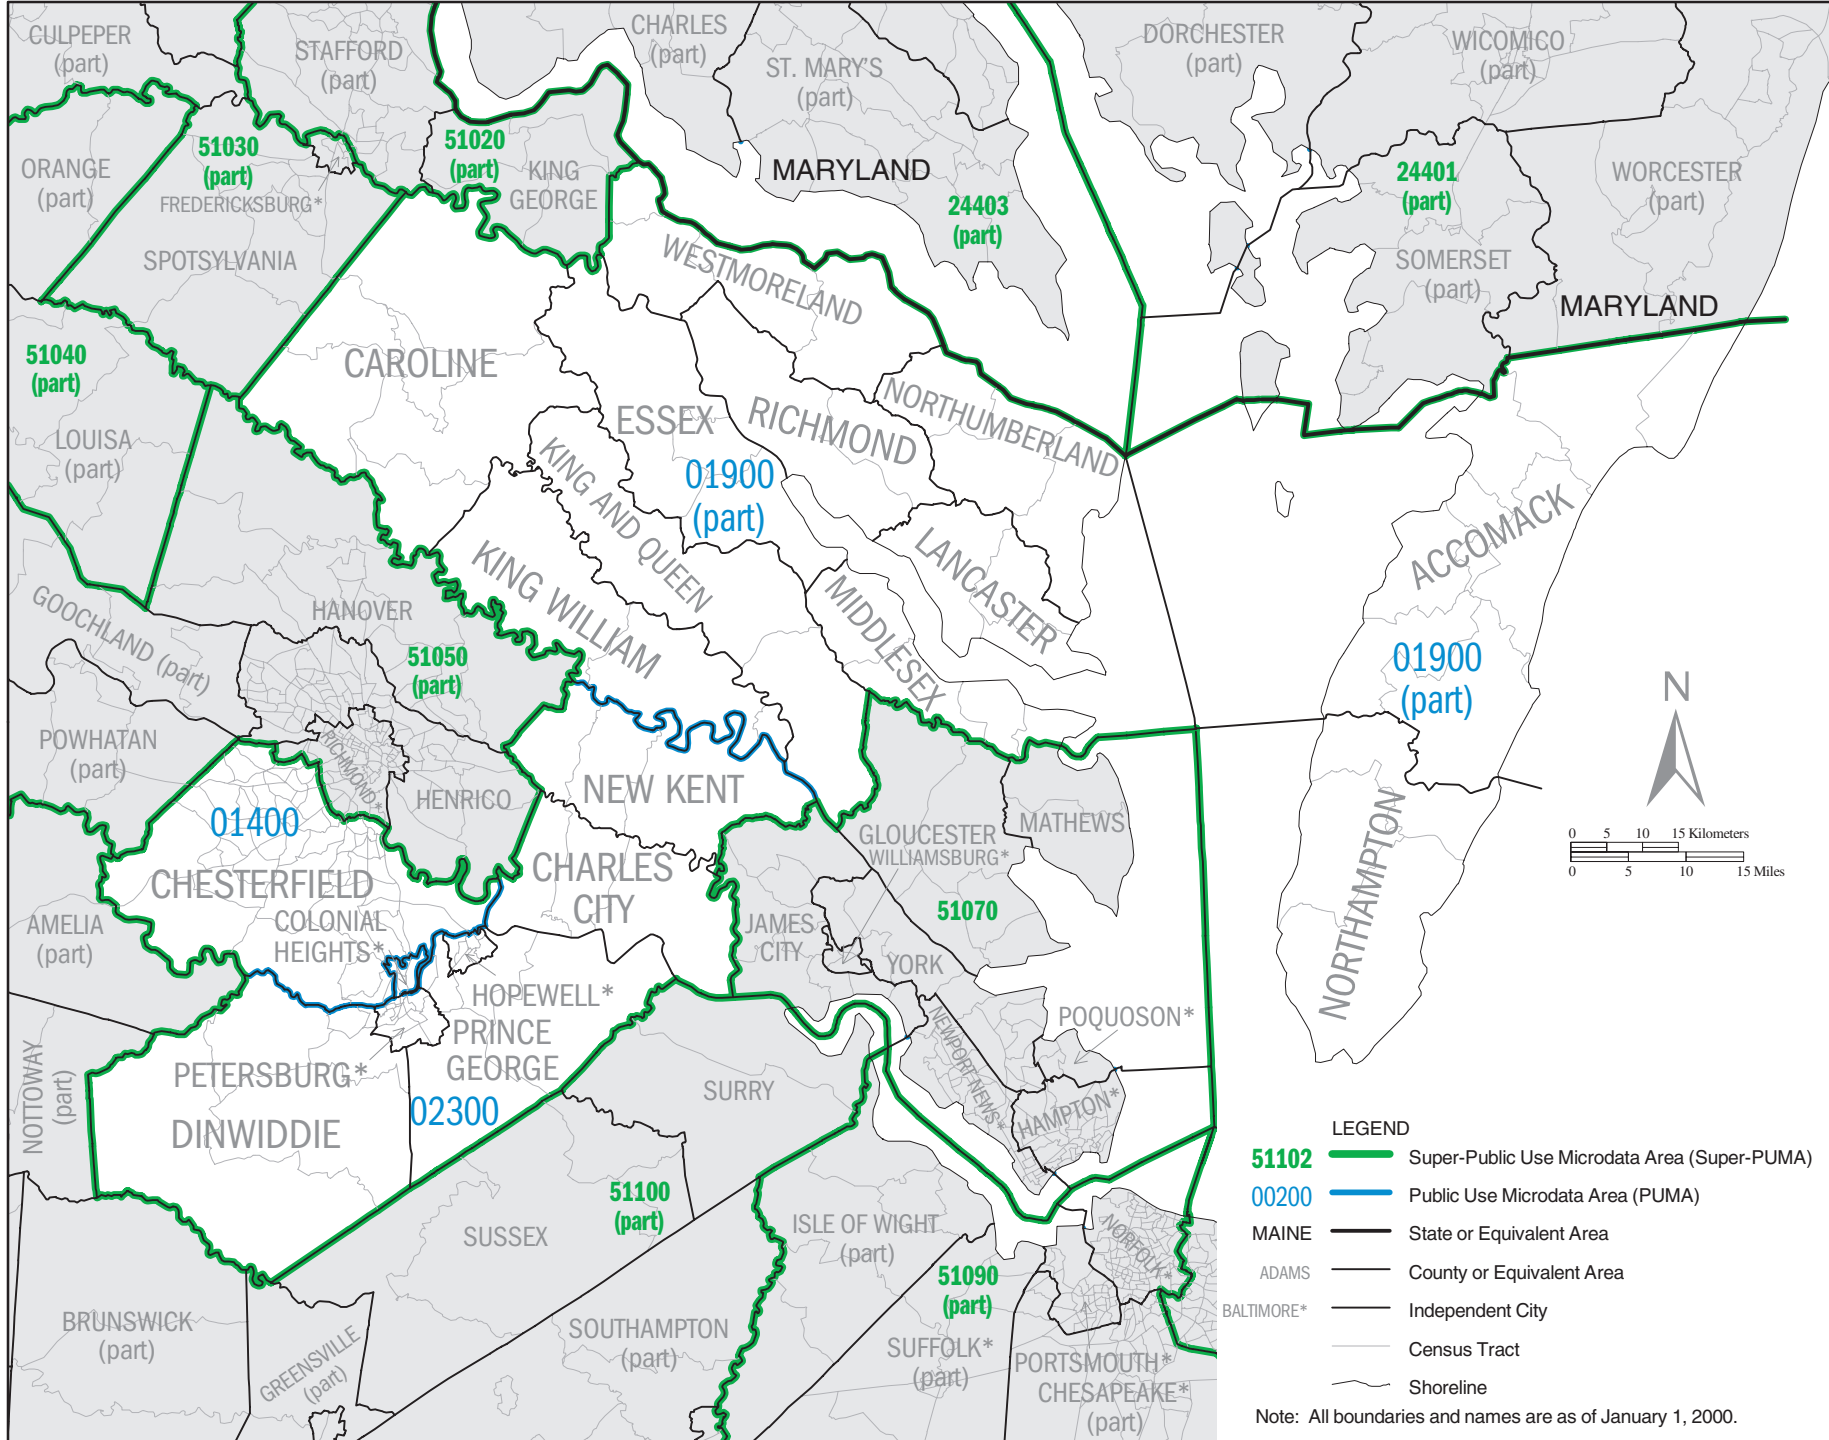

VIRGINIA Super-PUMA 51011: Census 2000 Public Use Microdata Areas (PUMAs)

VIRGINIA Super-PUMA 51012: Census 2000 Public Use Microdata Areas (PUMAs)

VIRGINIA Super-PUMA 51020: Census 2000 Public Use Microdata Areas (PUMAs)

VIRGINIA Super-PUMA 51030: Census 2000 Public Use Microdata Areas (PUMAs)

VIRGINIA Super-PUMA 51040: Census 2000 Public Use Microdata Areas (PUMAs)

VIRGINIA Super-PUMA 51070: Census 2000 Public Use Microdata Areas (PUMAs)

VIRGINIA Super-PUMA 51080: Census 2000 Public Use Microdata Areas (PUMAs)

VIRGINIA Super-PUMA 51110: Census 2000 Public Use Microdata Areas (PUMAs)