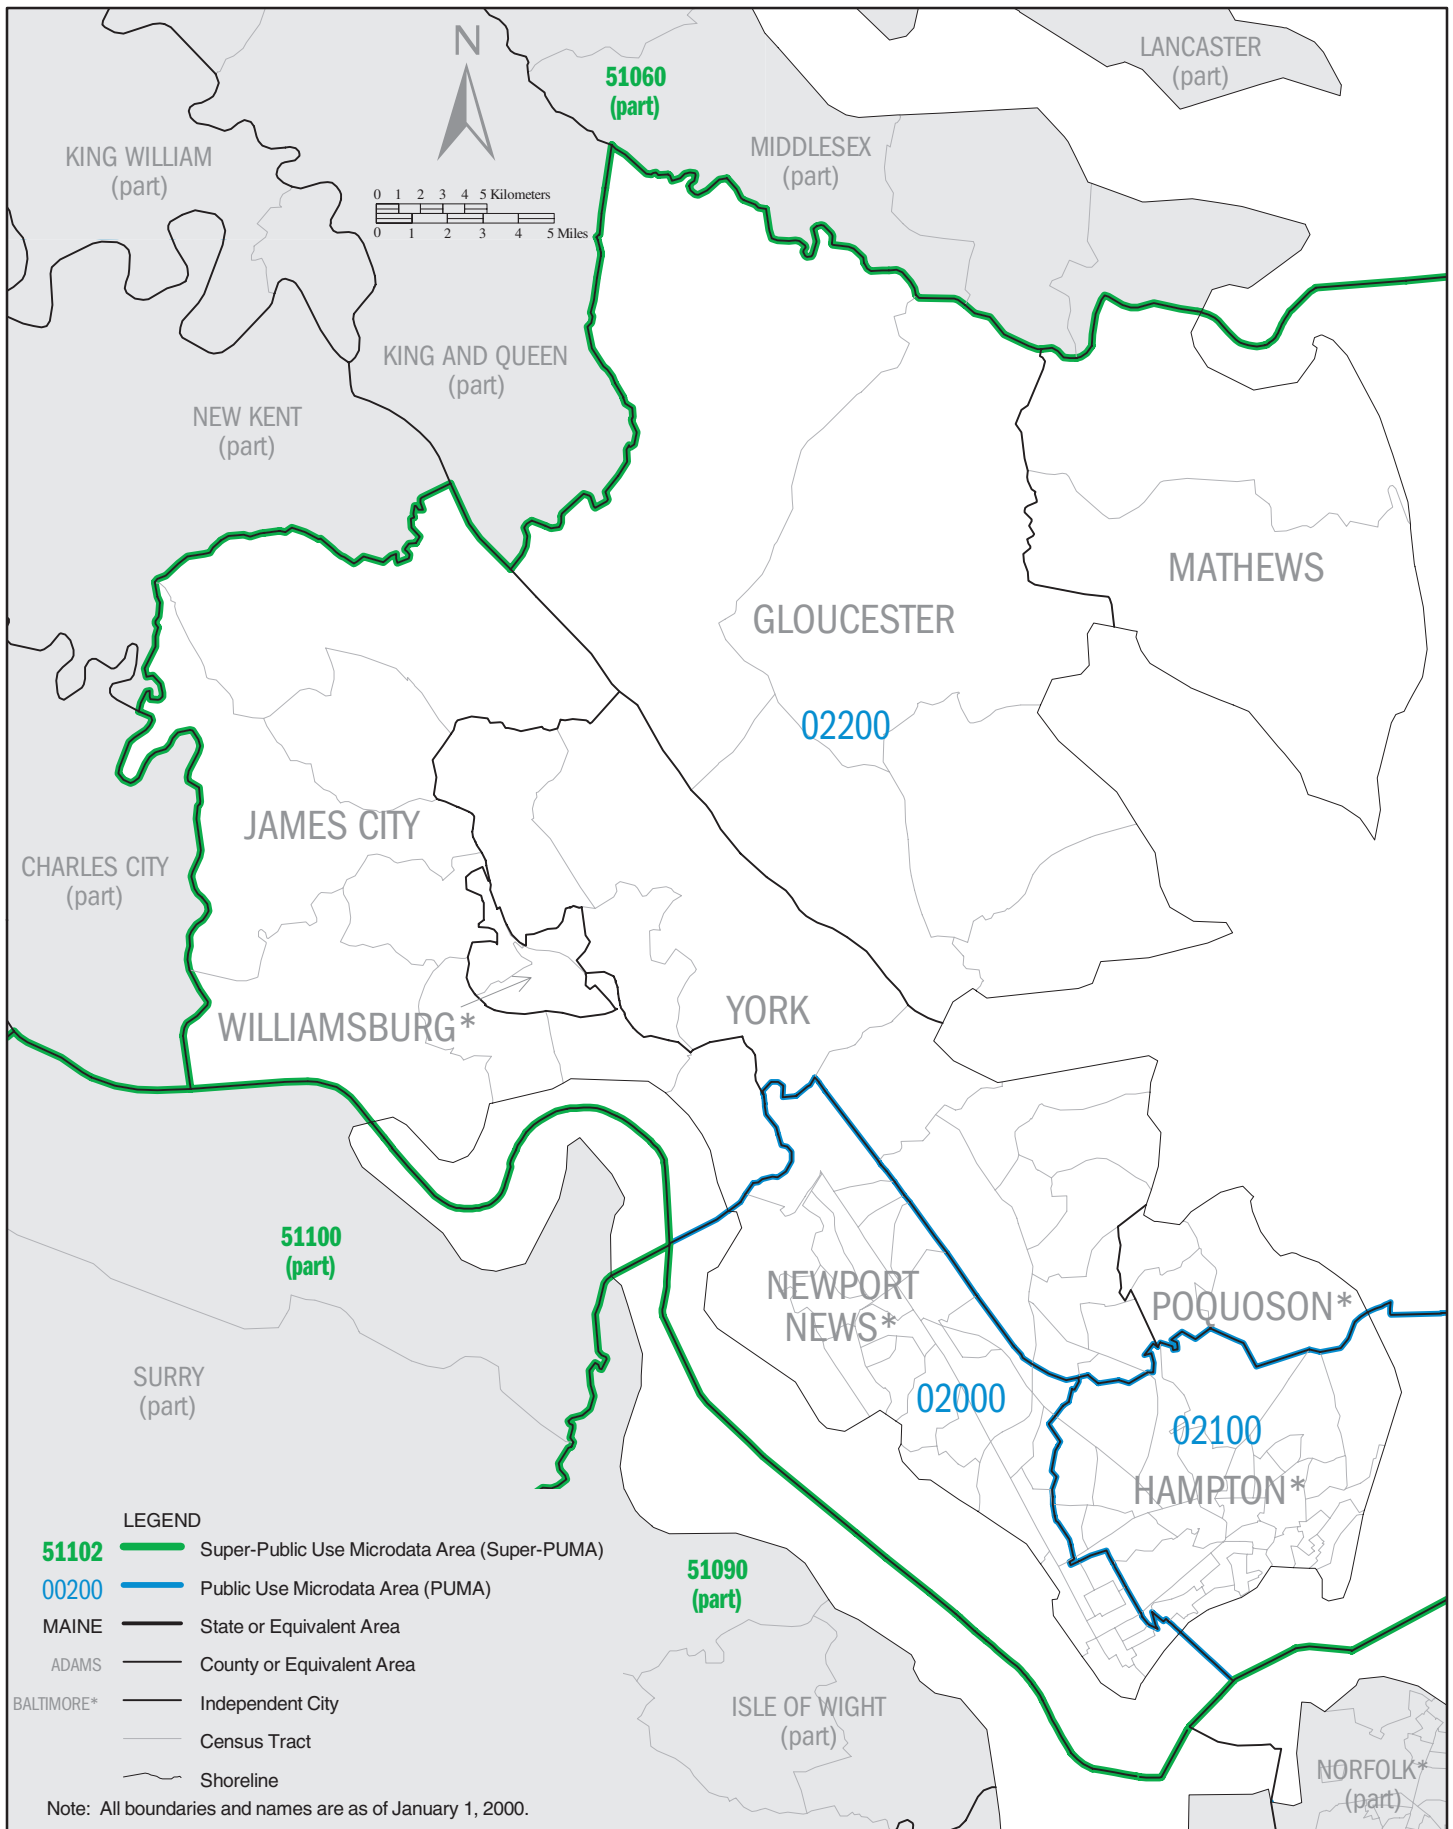

VIRGINIA Super-PUMA 51011: Census 2000 Public Use Microdata Areas (PUMAs)

VIRGINIA Super-PUMA 51012: Census 2000 Public Use Microdata Areas (PUMAs)

VIRGINIA Super-PUMA 51020: Census 2000 Public Use Microdata Areas (PUMAs)

VIRGINIA Super-PUMA 51030: Census 2000 Public Use Microdata Areas (PUMAs)

VIRGINIA Super-PUMA 51040: Census 2000 Public Use Microdata Areas (PUMAs)

VIRGINIA Super-PUMA 51070: Census 2000 Public Use Microdata Areas (PUMAs)

VIRGINIA Super-PUMA 51080: Census 2000 Public Use Microdata Areas (PUMAs)

VIRGINIA Super-PUMA 51110: Census 2000 Public Use Microdata Areas (PUMAs)