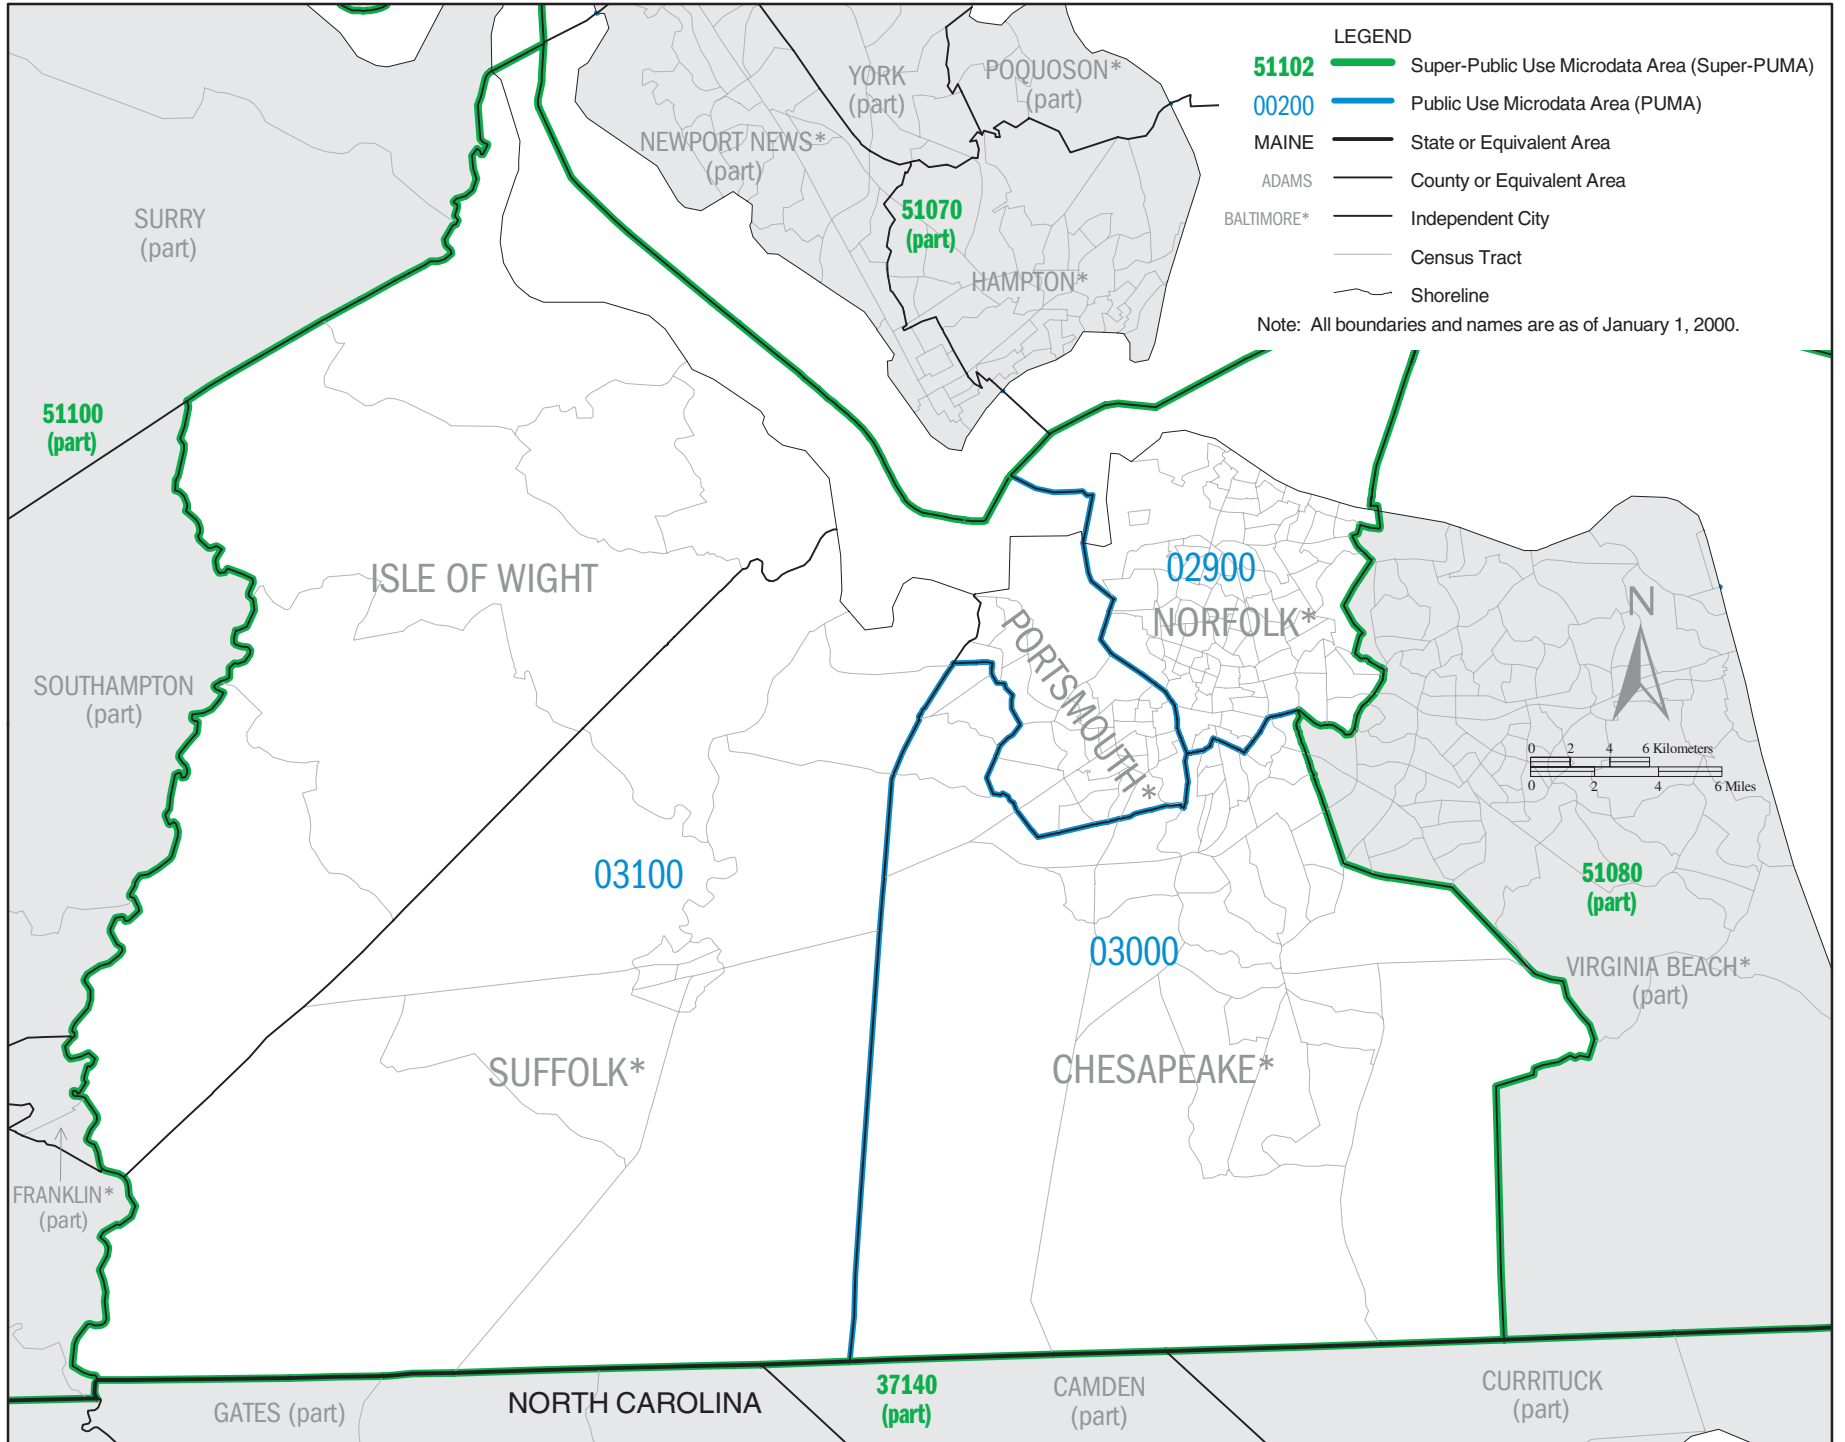

VIRGINIA Super-PUMA 51011: Census 2000 Public Use Microdata Areas (PUMAs)

VIRGINIA Super-PUMA 51012: Census 2000 Public Use Microdata Areas (PUMAs)

VIRGINIA Super-PUMA 51020: Census 2000 Public Use Microdata Areas (PUMAs)

VIRGINIA Super-PUMA 51030: Census 2000 Public Use Microdata Areas (PUMAs)

VIRGINIA Super-PUMA 51040: Census 2000 Public Use Microdata Areas (PUMAs)

VIRGINIA Super-PUMA 51070: Census 2000 Public Use Microdata Areas (PUMAs)

VIRGINIA Super-PUMA 51080: Census 2000 Public Use Microdata Areas (PUMAs)

VIRGINIA Super-PUMA 51110: Census 2000 Public Use Microdata Areas (PUMAs)