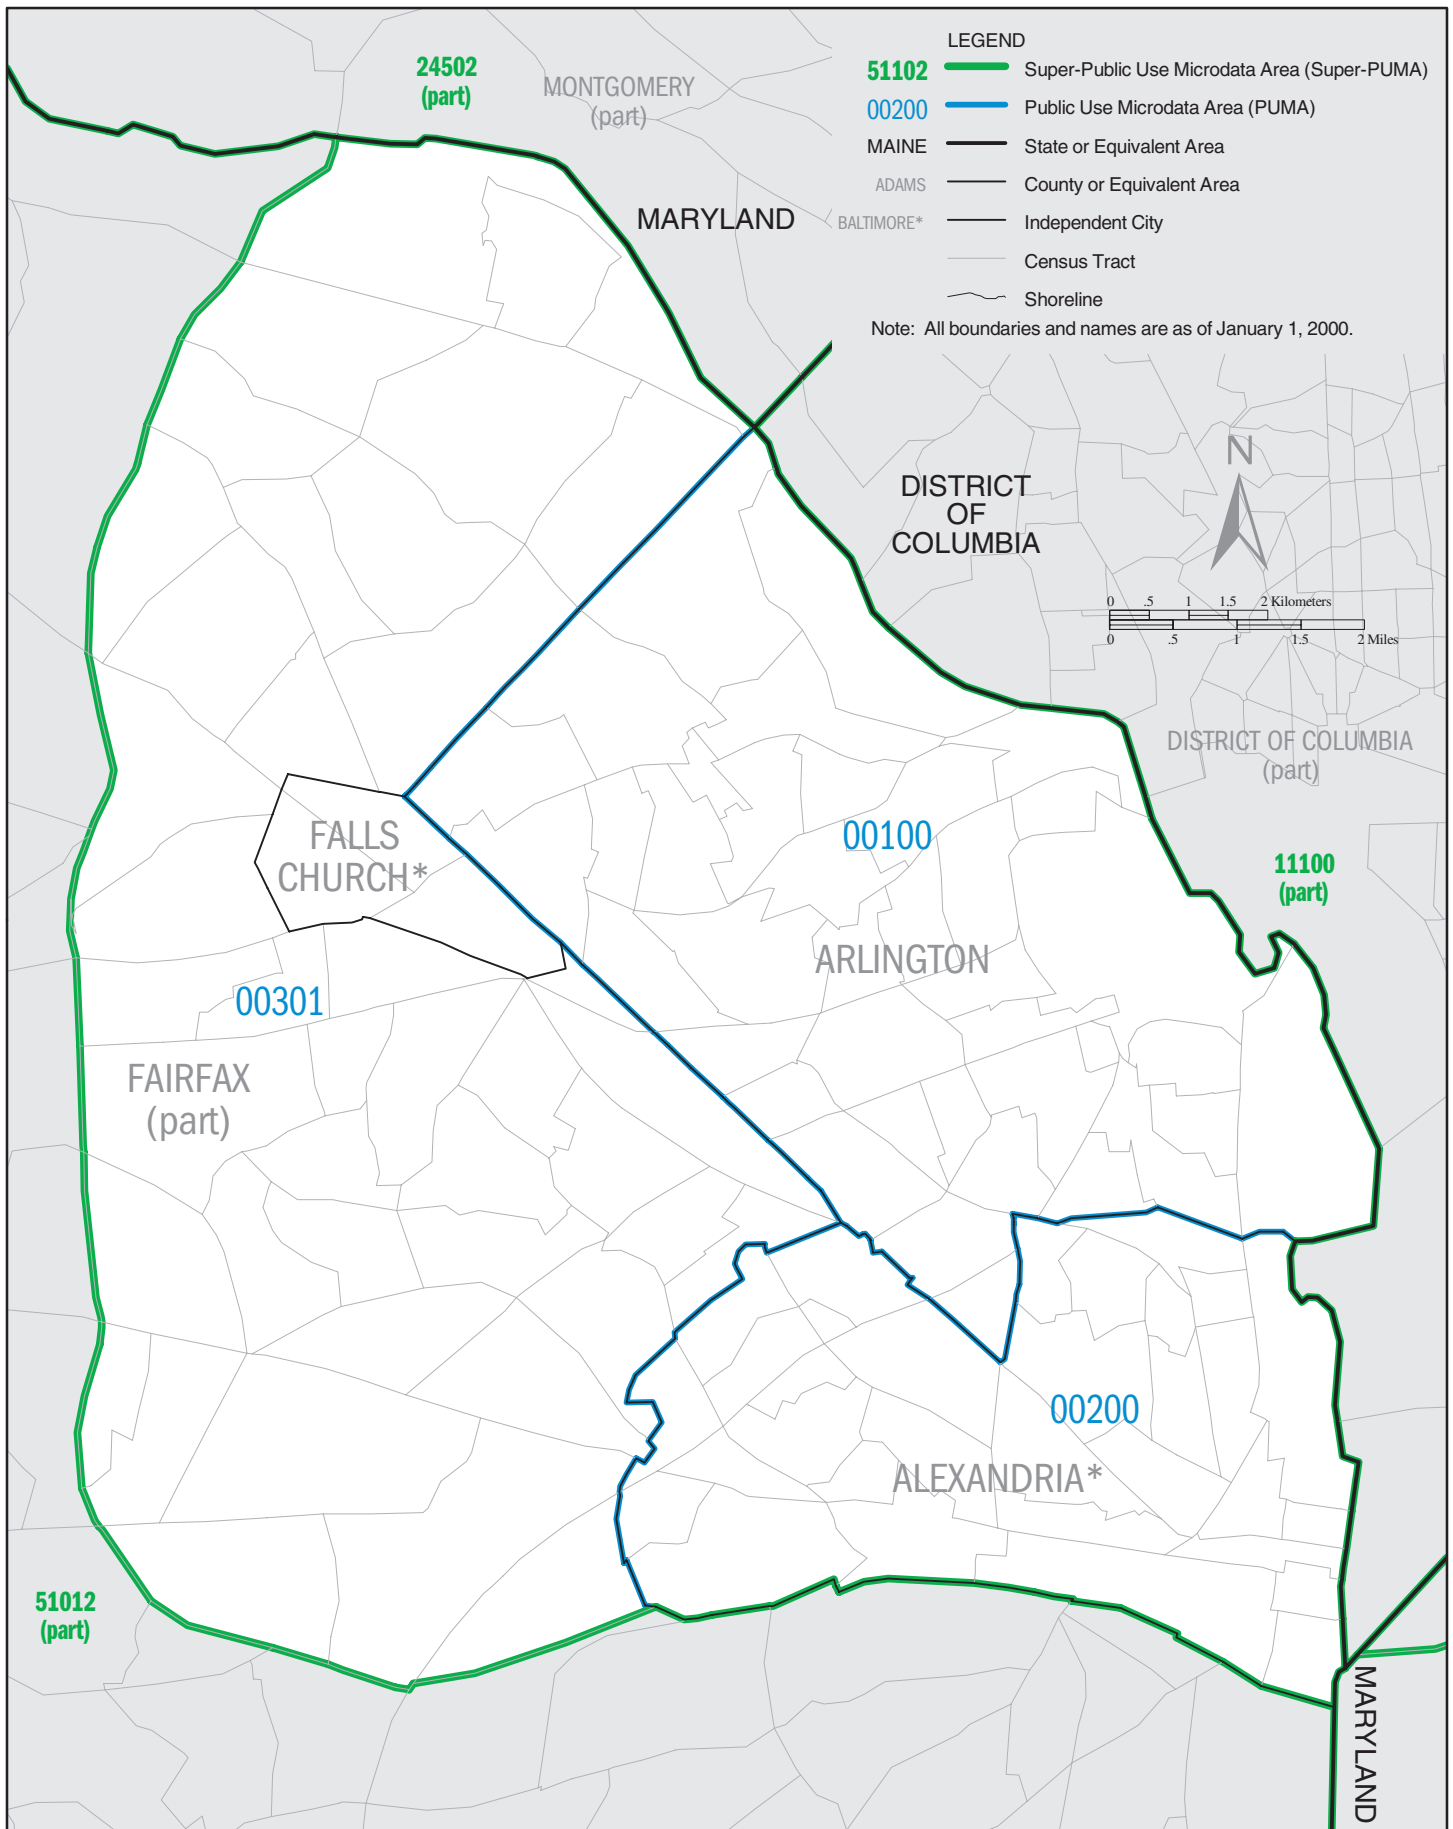

VIRGINIA Super-PUMA 51011: Census 2000 Public Use Microdata Areas (PUMAs)

VIRGINIA Super-PUMA 51012: Census 2000 Public Use Microdata Areas (PUMAs)

VIRGINIA Super-PUMA 51020: Census 2000 Public Use Microdata Areas (PUMAs)

VIRGINIA Super-PUMA 51030: Census 2000 Public Use Microdata Areas (PUMAs)

VIRGINIA Super-PUMA 51040: Census 2000 Public Use Microdata Areas (PUMAs)

VIRGINIA Super-PUMA 51070: Census 2000 Public Use Microdata Areas (PUMAs)

VIRGINIA Super-PUMA 51080: Census 2000 Public Use Microdata Areas (PUMAs)

VIRGINIA Super-PUMA 51110: Census 2000 Public Use Microdata Areas (PUMAs)