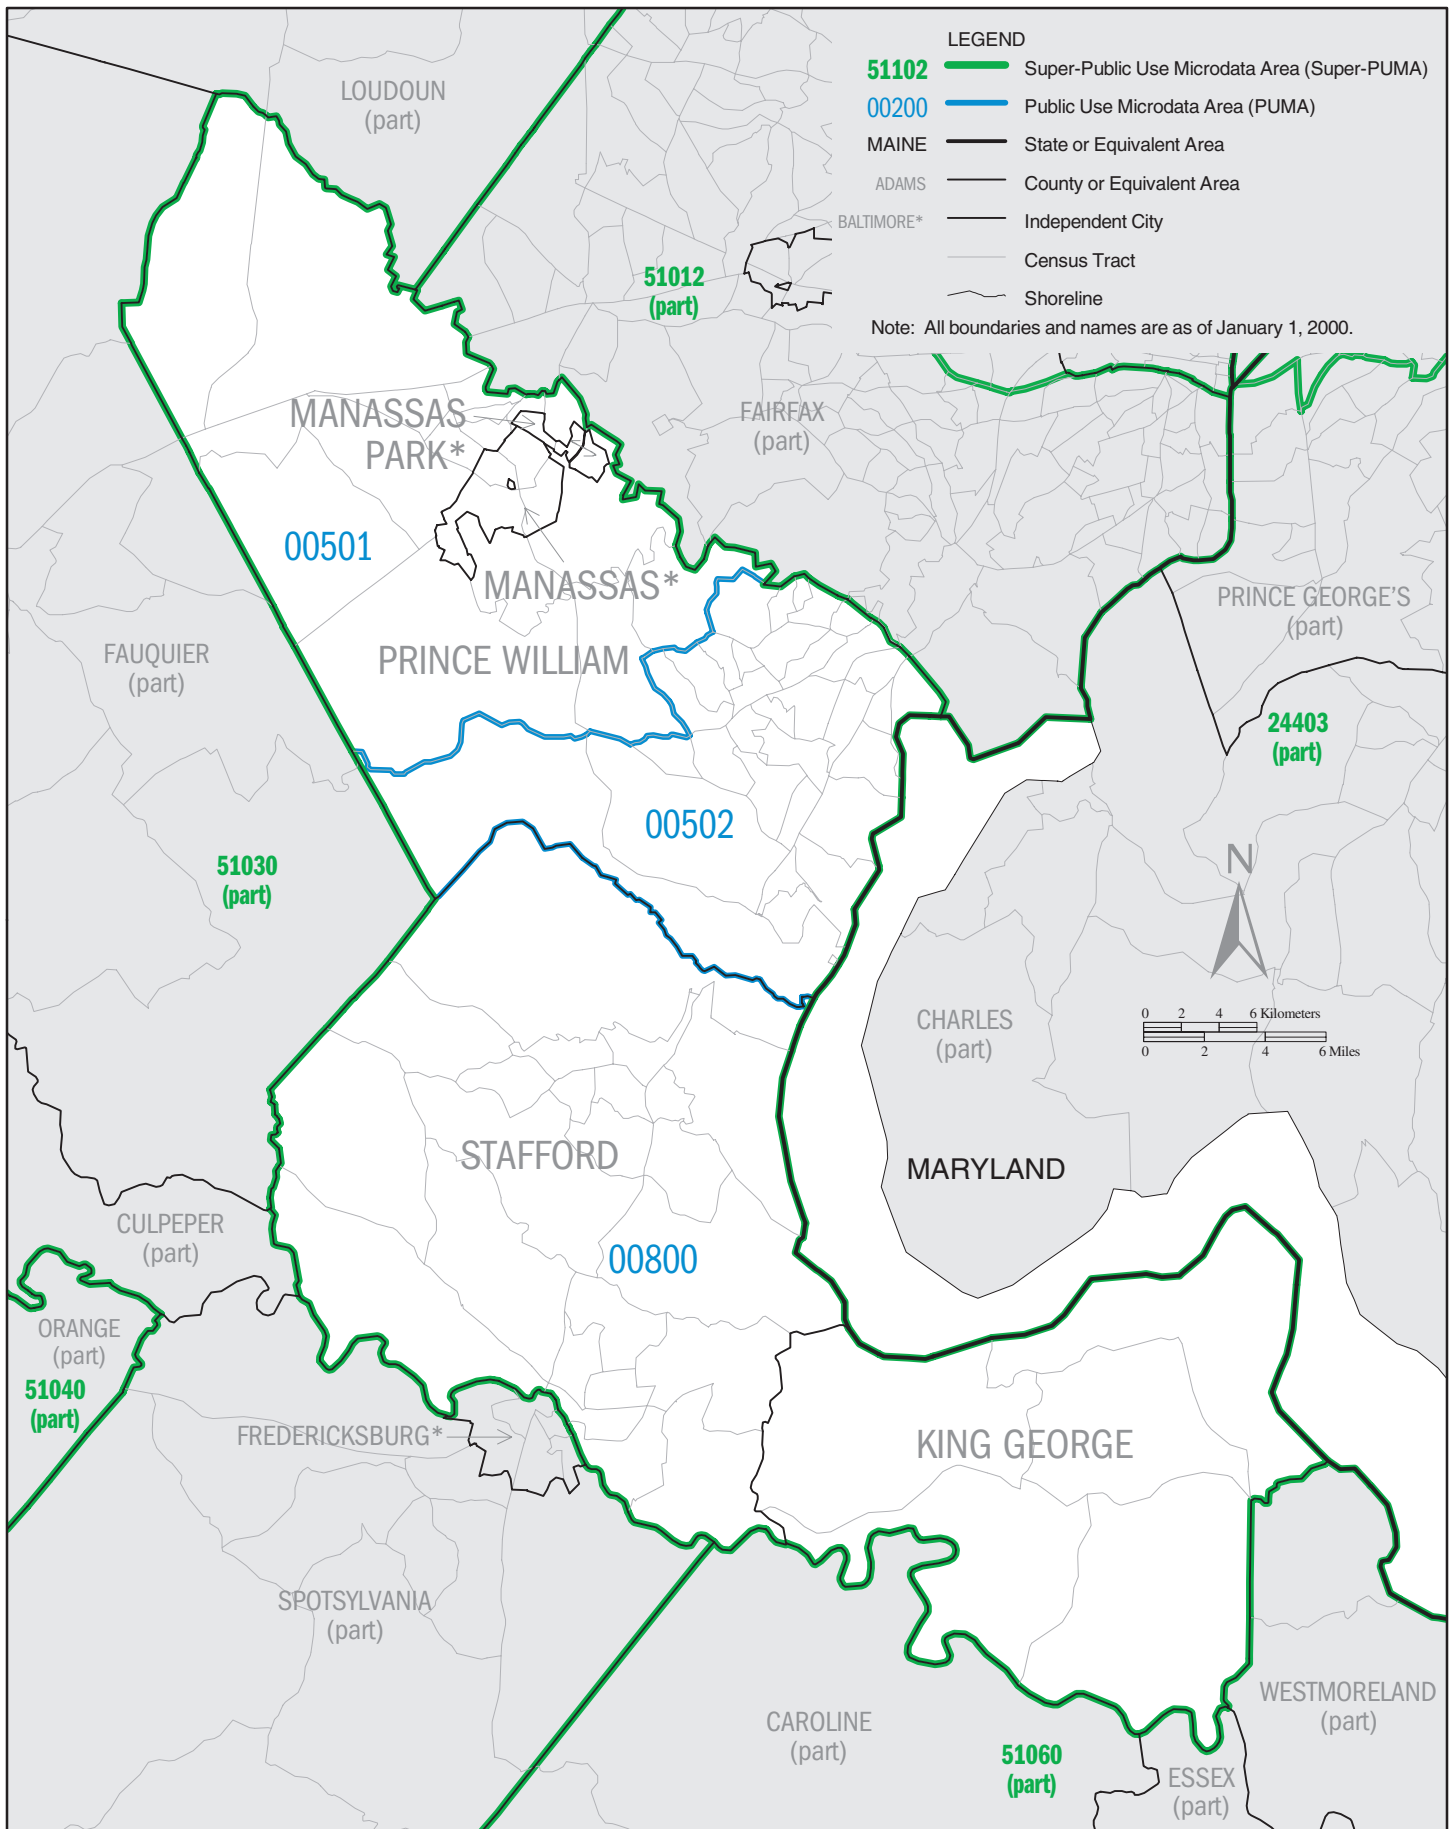

VIRGINIA Super-PUMA 51011: Census 2000 Public Use Microdata Areas (PUMAs)

VIRGINIA Super-PUMA 51012: Census 2000 Public Use Microdata Areas (PUMAs)

VIRGINIA Super-PUMA 51020: Census 2000 Public Use Microdata Areas (PUMAs)

VIRGINIA Super-PUMA 51030: Census 2000 Public Use Microdata Areas (PUMAs)

VIRGINIA Super-PUMA 51040: Census 2000 Public Use Microdata Areas (PUMAs)

VIRGINIA Super-PUMA 51070: Census 2000 Public Use Microdata Areas (PUMAs)

VIRGINIA Super-PUMA 51080: Census 2000 Public Use Microdata Areas (PUMAs)

VIRGINIA Super-PUMA 51110: Census 2000 Public Use Microdata Areas (PUMAs)