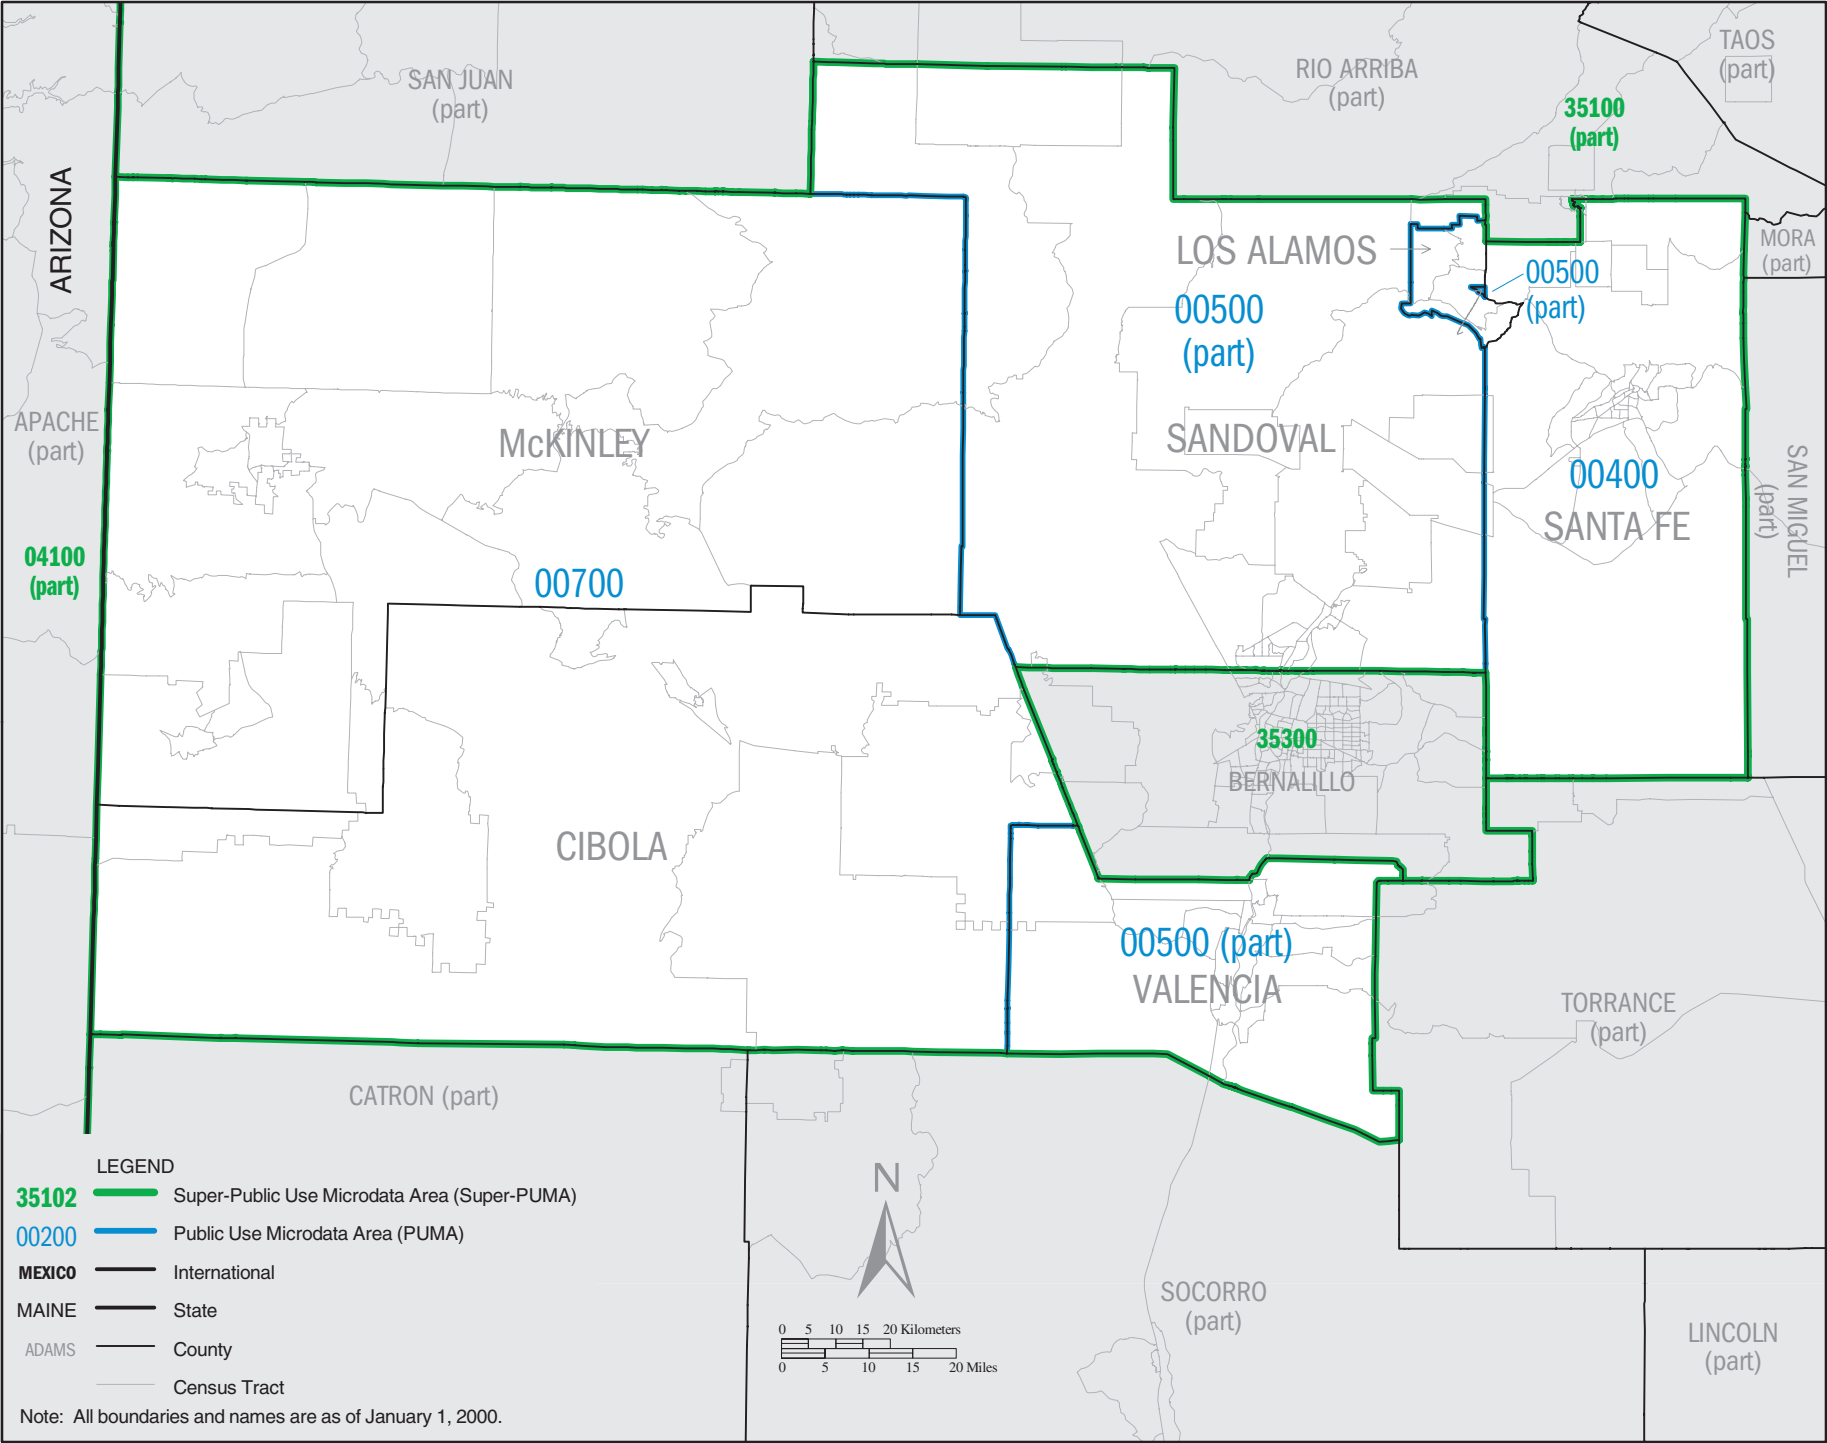

NEW MEXICO – Census 2000 Super–Public Use Microdata Areas (Super–PUMAs)

NEW MEXICO Super-PUMA 35100: Census 2000 Public Use Microdata Areas (PUMAs)

NEW MEXICO Super-PUMA 35400: Census 2000 Public Use Microdata Areas (PUMAs)