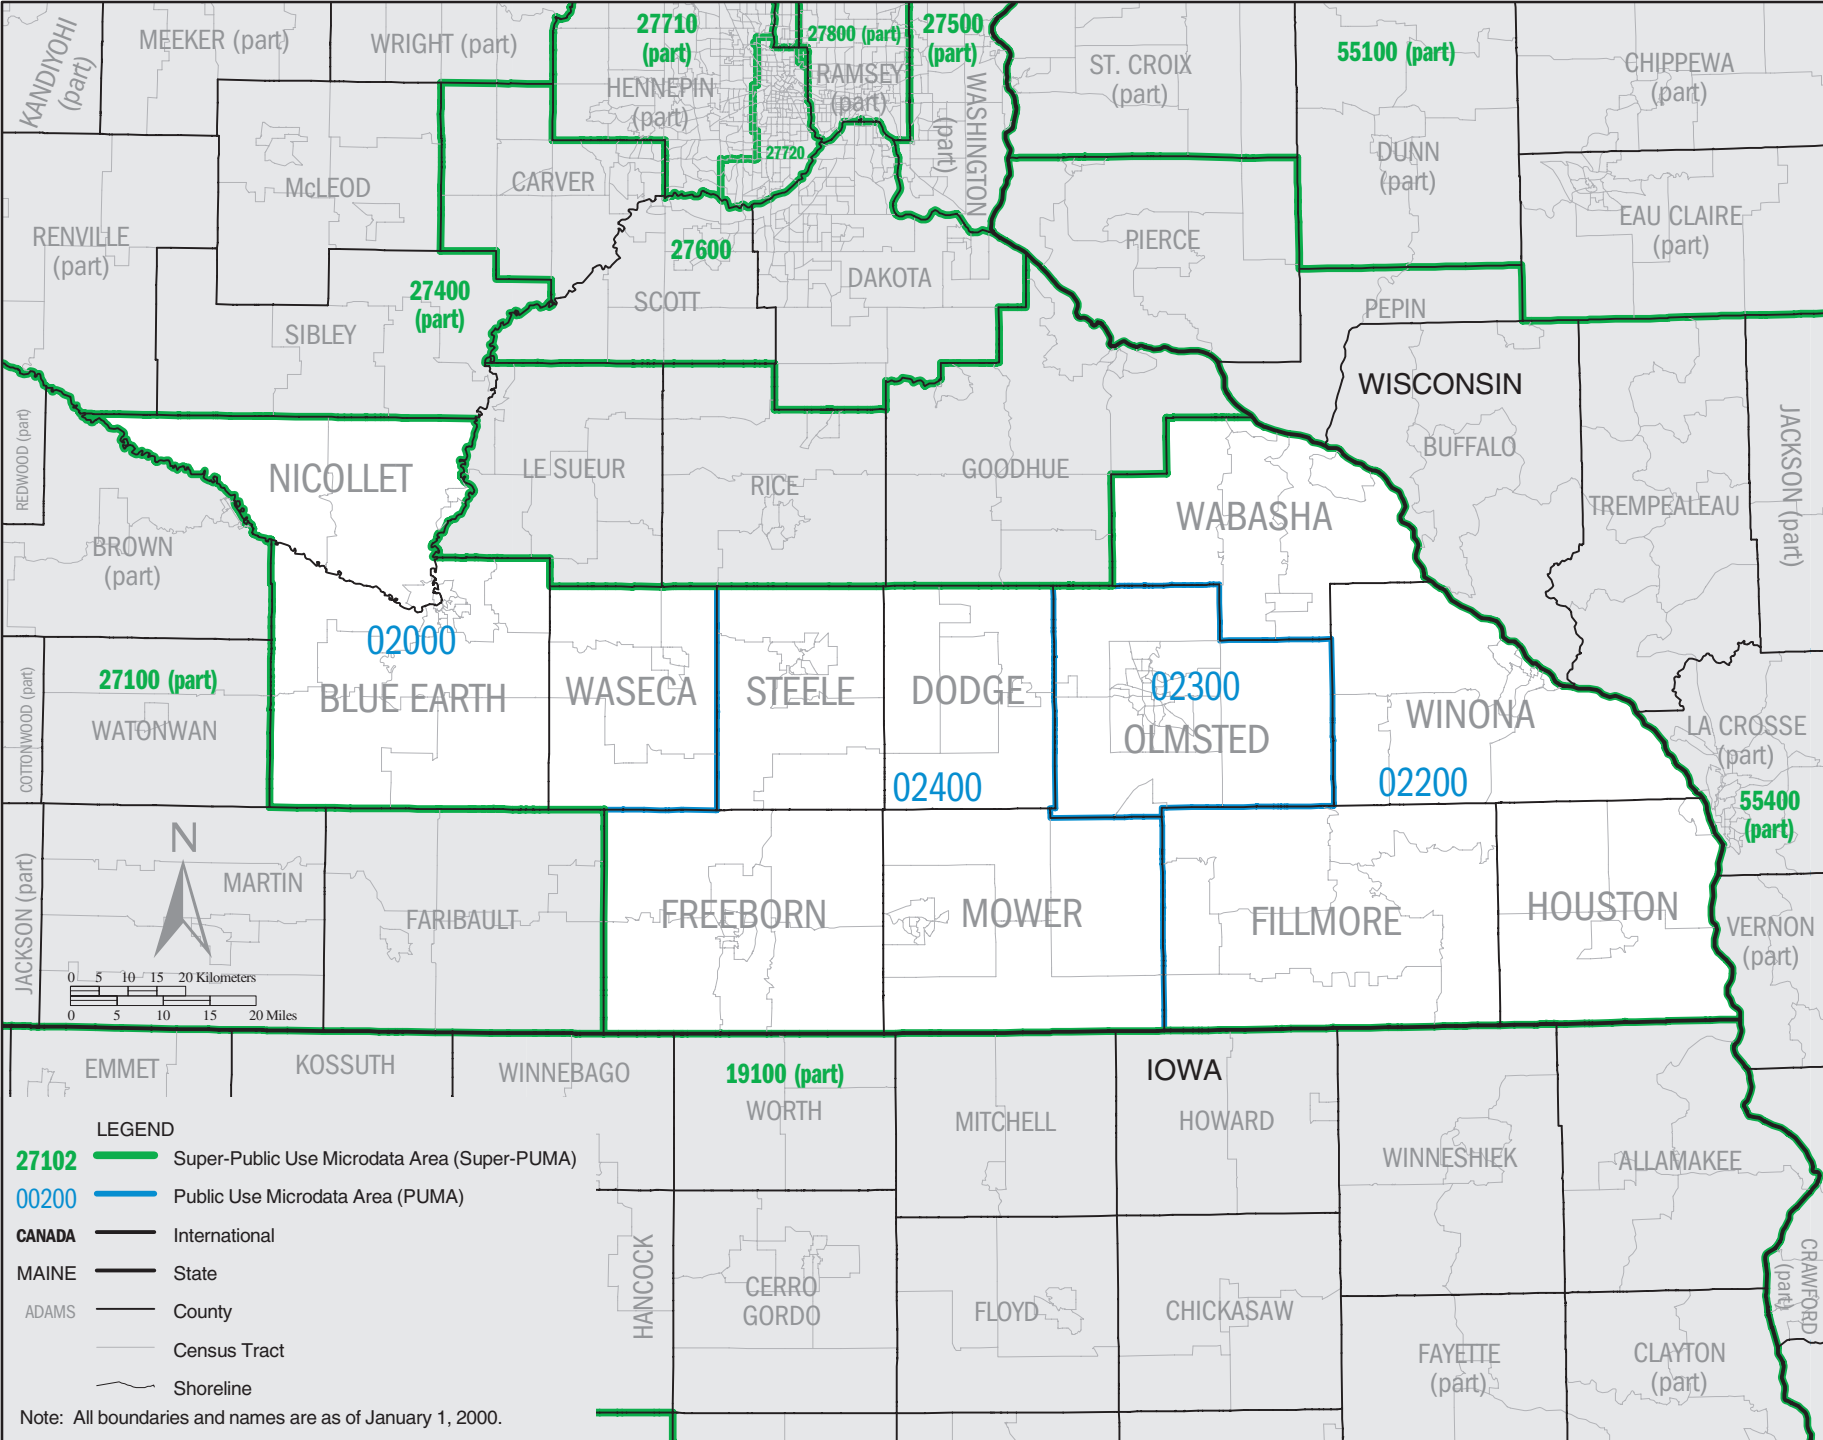

MINNESOTA – Census 2000 Super–Public Use Microdata Areas (Super–PUMAs)

MINNESOTA Super-PUMA 27100: Census 2000 Public Use Microdata Areas (PUMAs)

LEGEND

- 27102** Super-Public Use Microdata Area (Super-PUMA)
- 00200** Public Use Microdata Area (PUMA)
- CANADA** International
- MAINE** State
- ADAMS** County
- Census Tract
- Shoreline

Note: All boundaries and names are as of January 1, 2000.

MINNESOTA Super-PUMA 27500: Census 2000 Public Use Microdata Areas (PUMAs)

MINNESOTA Super-PUMA 27710: Census 2000 Public Use Microdata Areas (PUMAs)

MINNESOTA Super-PUMA 27720: Census 2000 Public Use Microdata Areas (PUMAs)

MINNESOTA Super-PUMA 27800: Census 2000 Public Use Microdata Areas (PUMAs)

- LEGEND**
- Super-Public Use Microdata Area (Super-PUMA)
 - Public Use Microdata Area (PUMA)
 - CANADA** — International
 - MAINE** — State
 - ADAMS** — County
 - Census Tract
 - Shoreline

Note: All boundaries and names are as of January 1, 2000.