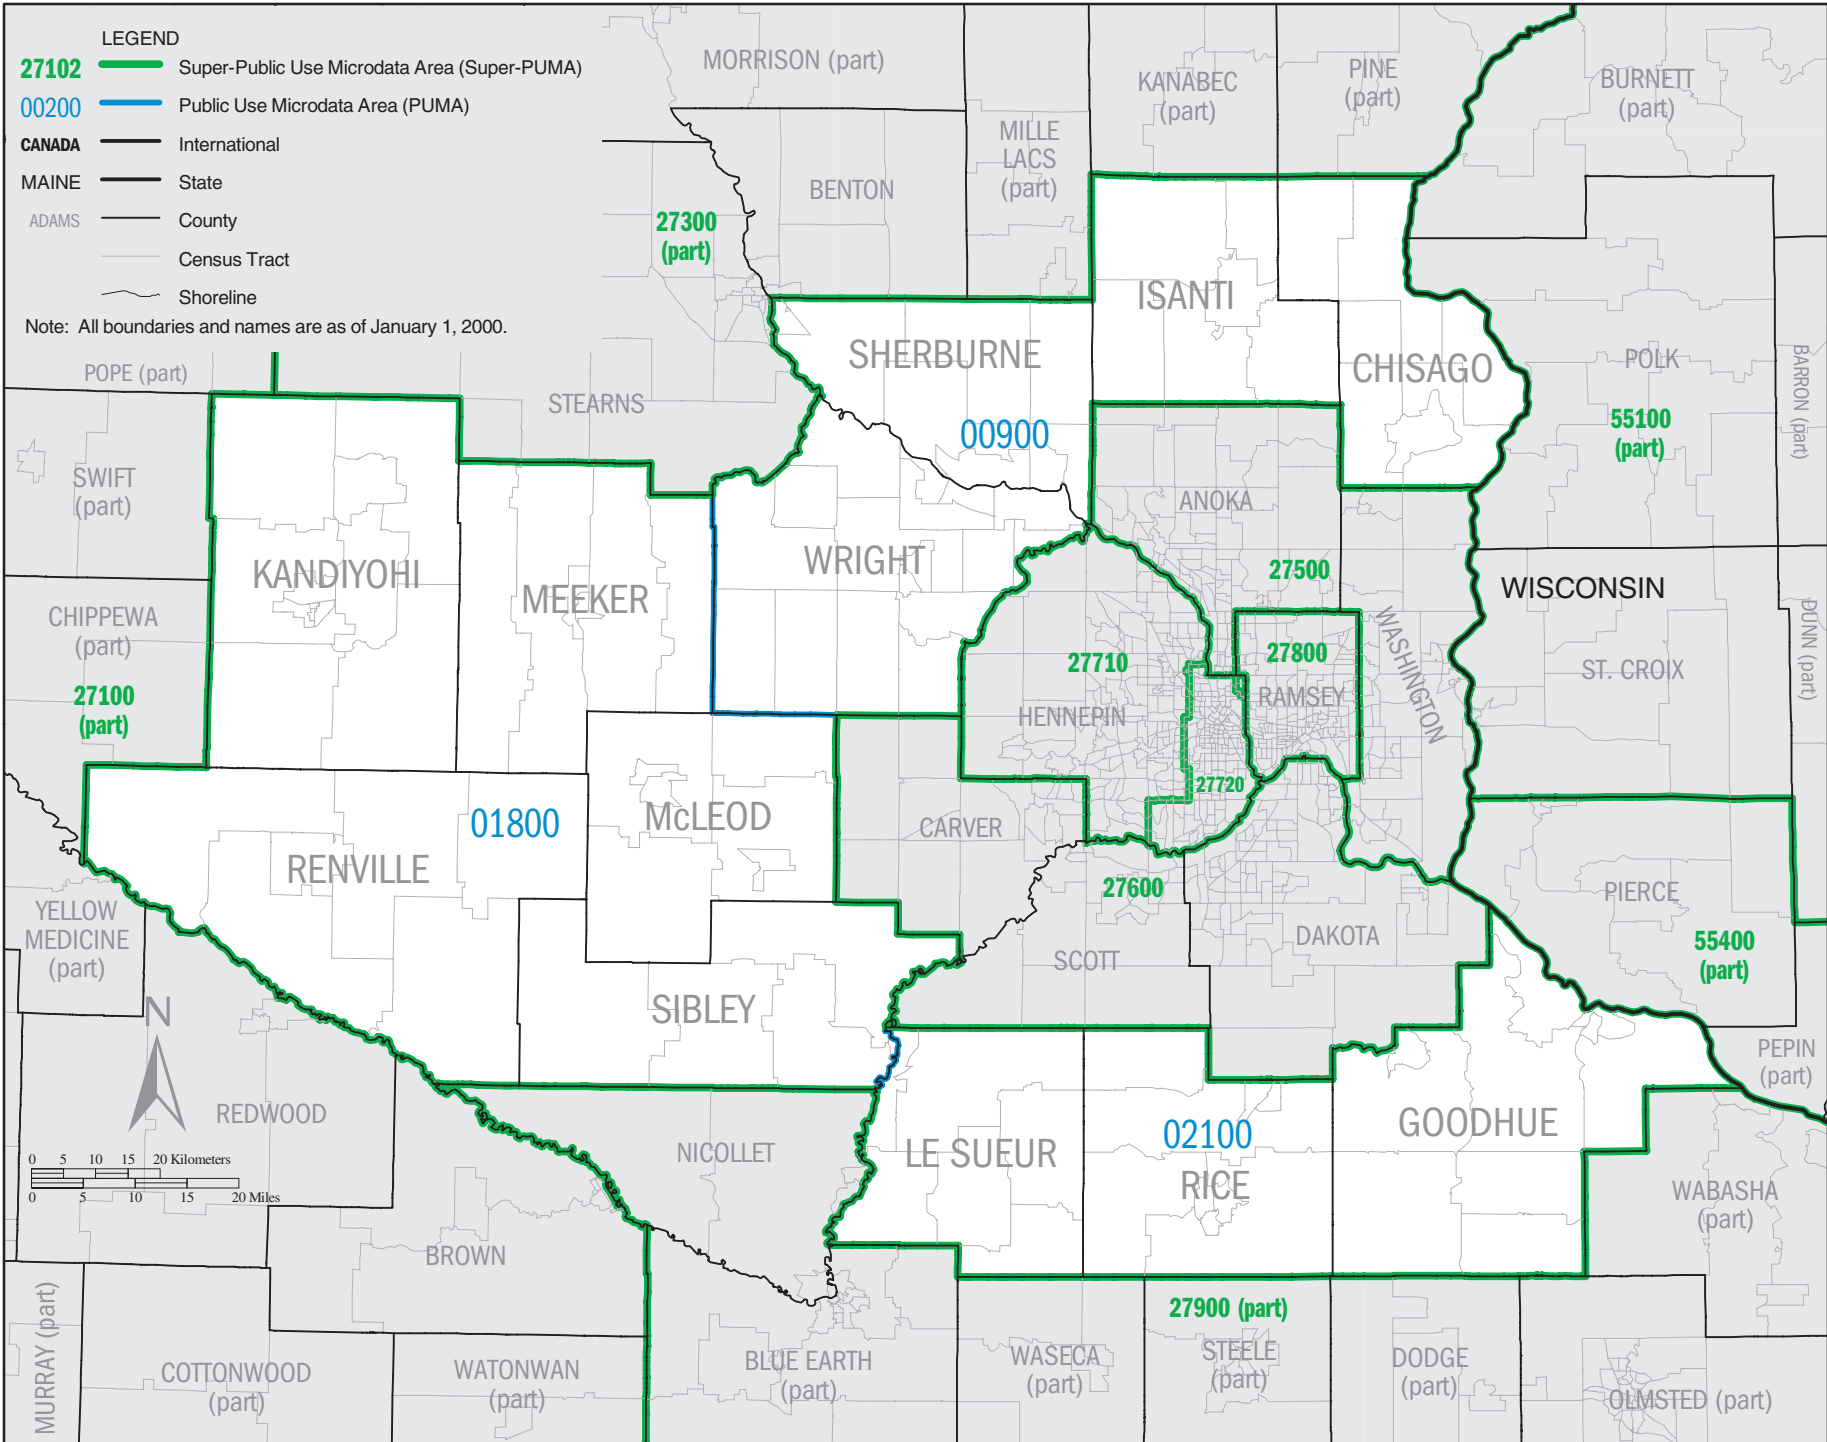

MINNESOTA – Census 2000 Super–Public Use Microdata Areas (Super–PUMAs)

MINNESOTA Super-PUMA 27100: Census 2000 Public Use Microdata Areas (PUMAs)

LEGEND

- 27102** Super-Public Use Microdata Area (Super-PUMA)
- 00200** Public Use Microdata Area (PUMA)
- CANADA** International
- MAINE** State
- ADAMS** County
- Census Tract
- Shoreline

Note: All boundaries and names are as of January 1, 2000.

MINNESOTA Super-PUMA 27500: Census 2000 Public Use Microdata Areas (PUMAs)

MINNESOTA Super-PUMA 27710: Census 2000 Public Use Microdata Areas (PUMAs)

MINNESOTA Super-PUMA 27720: Census 2000 Public Use Microdata Areas (PUMAs)

MINNESOTA Super-PUMA 27800: Census 2000 Public Use Microdata Areas (PUMAs)

- LEGEND**
- Super-Public Use Microdata Area (Super-PUMA)
 - Public Use Microdata Area (PUMA)
 - CANADA** — International
 - MAINE** — State
 - ADAMS** — County
 - Census Tract
 - Shoreline

Note: All boundaries and names are as of January 1, 2000.