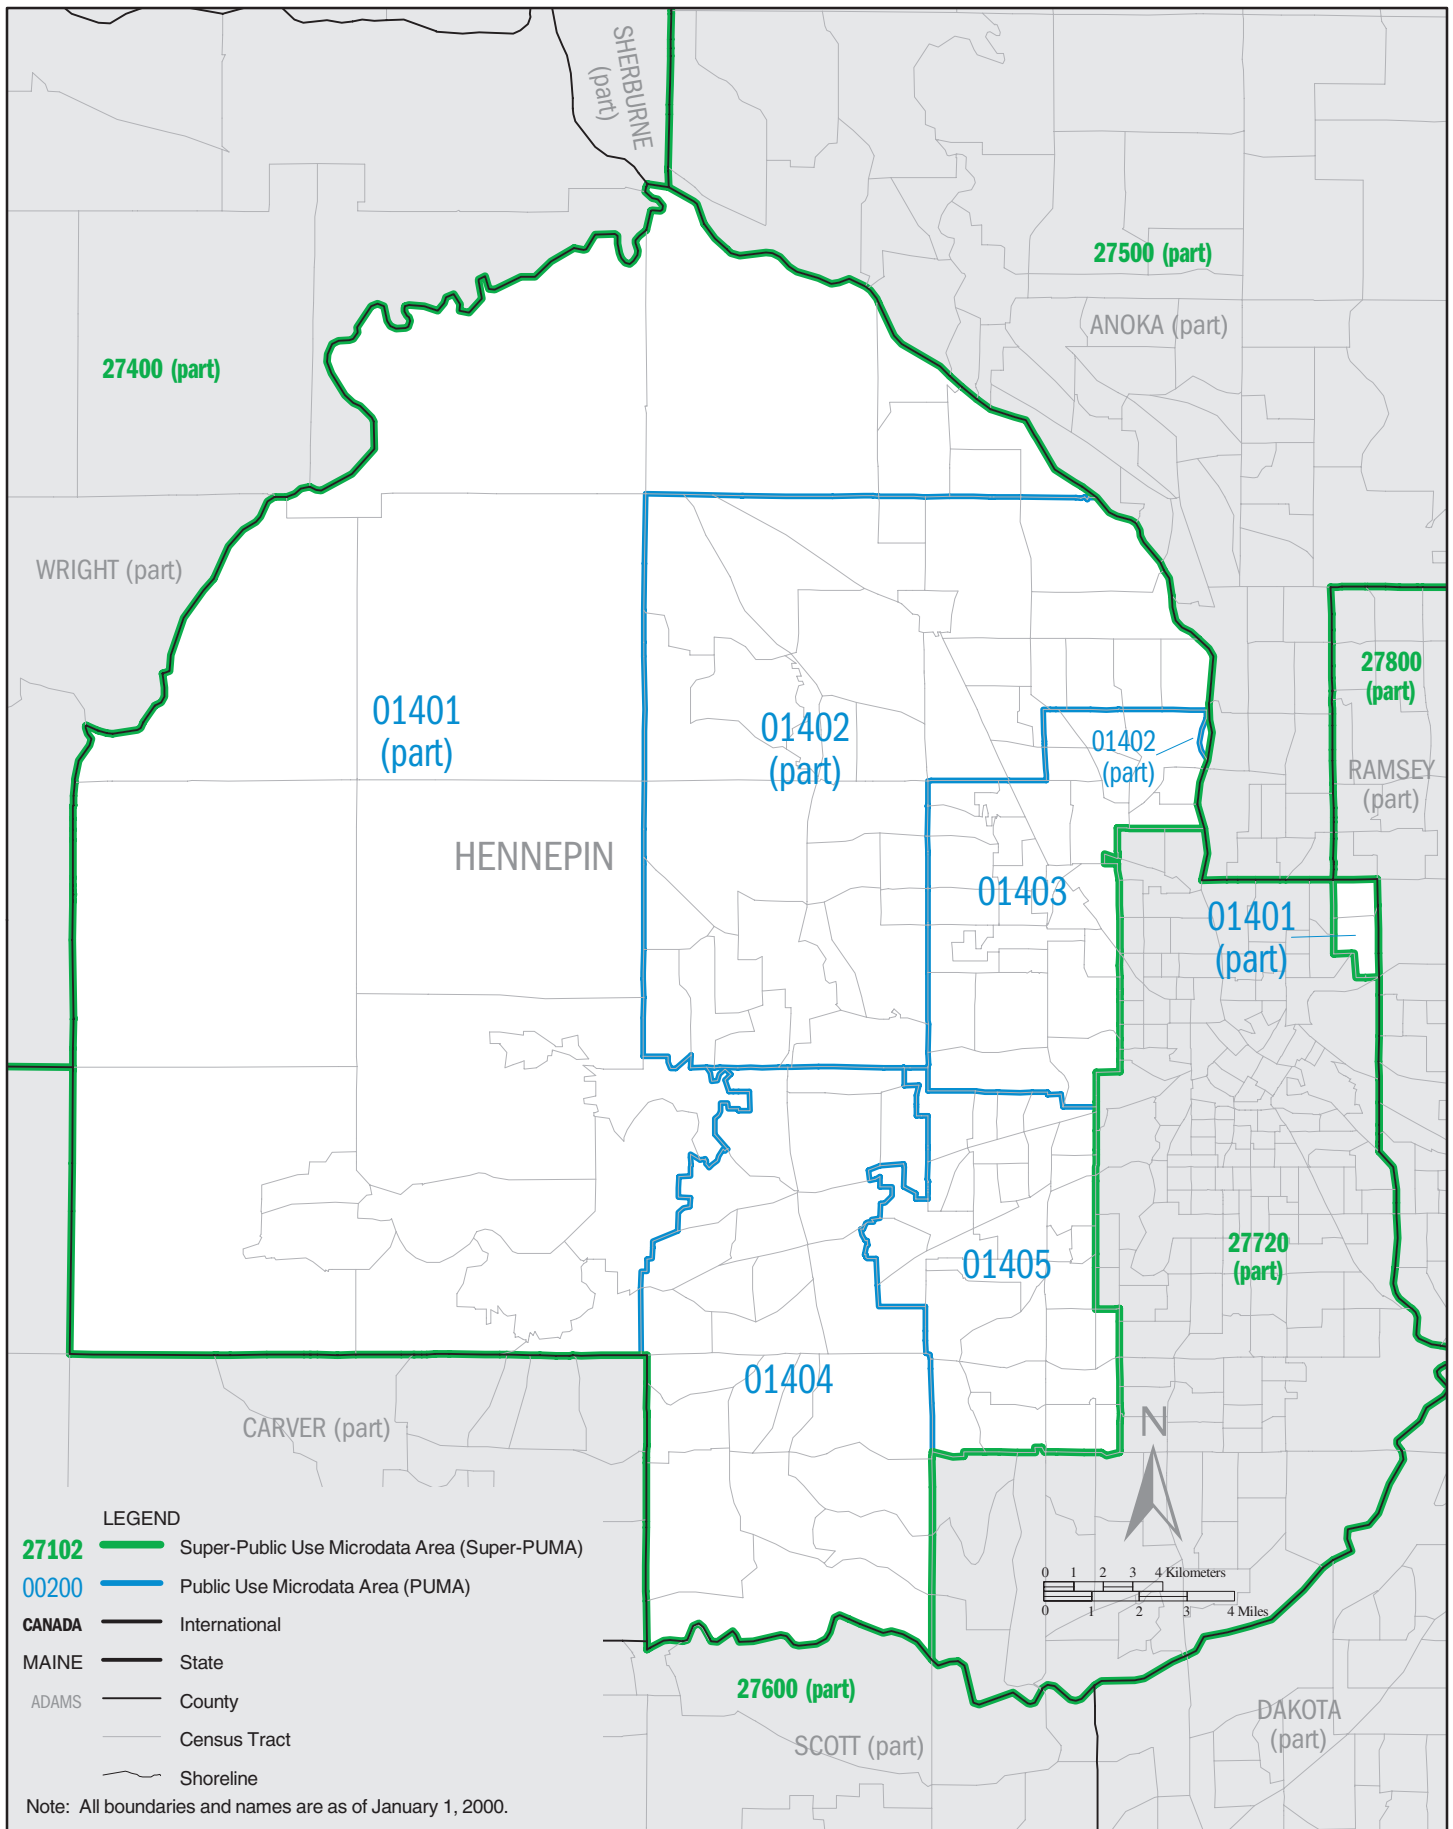

MINNESOTA – Census 2000 Super–Public Use Microdata Areas (Super–PUMAs)

MINNESOTA Super-PUMA 27100: Census 2000 Public Use Microdata Areas (PUMAs)

LEGEND

- 27102** Super-Public Use Microdata Area (Super-PUMA)
- 00200** Public Use Microdata Area (PUMA)
- CANADA** International
- MAINE** State
- ADAMS** County
- Census Tract
- Shoreline

Note: All boundaries and names are as of January 1, 2000.

MINNESOTA Super-PUMA 27500: Census 2000 Public Use Microdata Areas (PUMAs)

MINNESOTA Super-PUMA 27710: Census 2000 Public Use Microdata Areas (PUMAs)

MINNESOTA Super-PUMA 27720: Census 2000 Public Use Microdata Areas (PUMAs)

MINNESOTA Super-PUMA 27800: Census 2000 Public Use Microdata Areas (PUMAs)

- LEGEND**
- Super-Public Use Microdata Area (Super-PUMA)
 - Public Use Microdata Area (PUMA)
 - CANADA** — International
 - MAINE** — State
 - ADAMS** — County
 - Census Tract
 - Shoreline

Note: All boundaries and names are as of January 1, 2000.