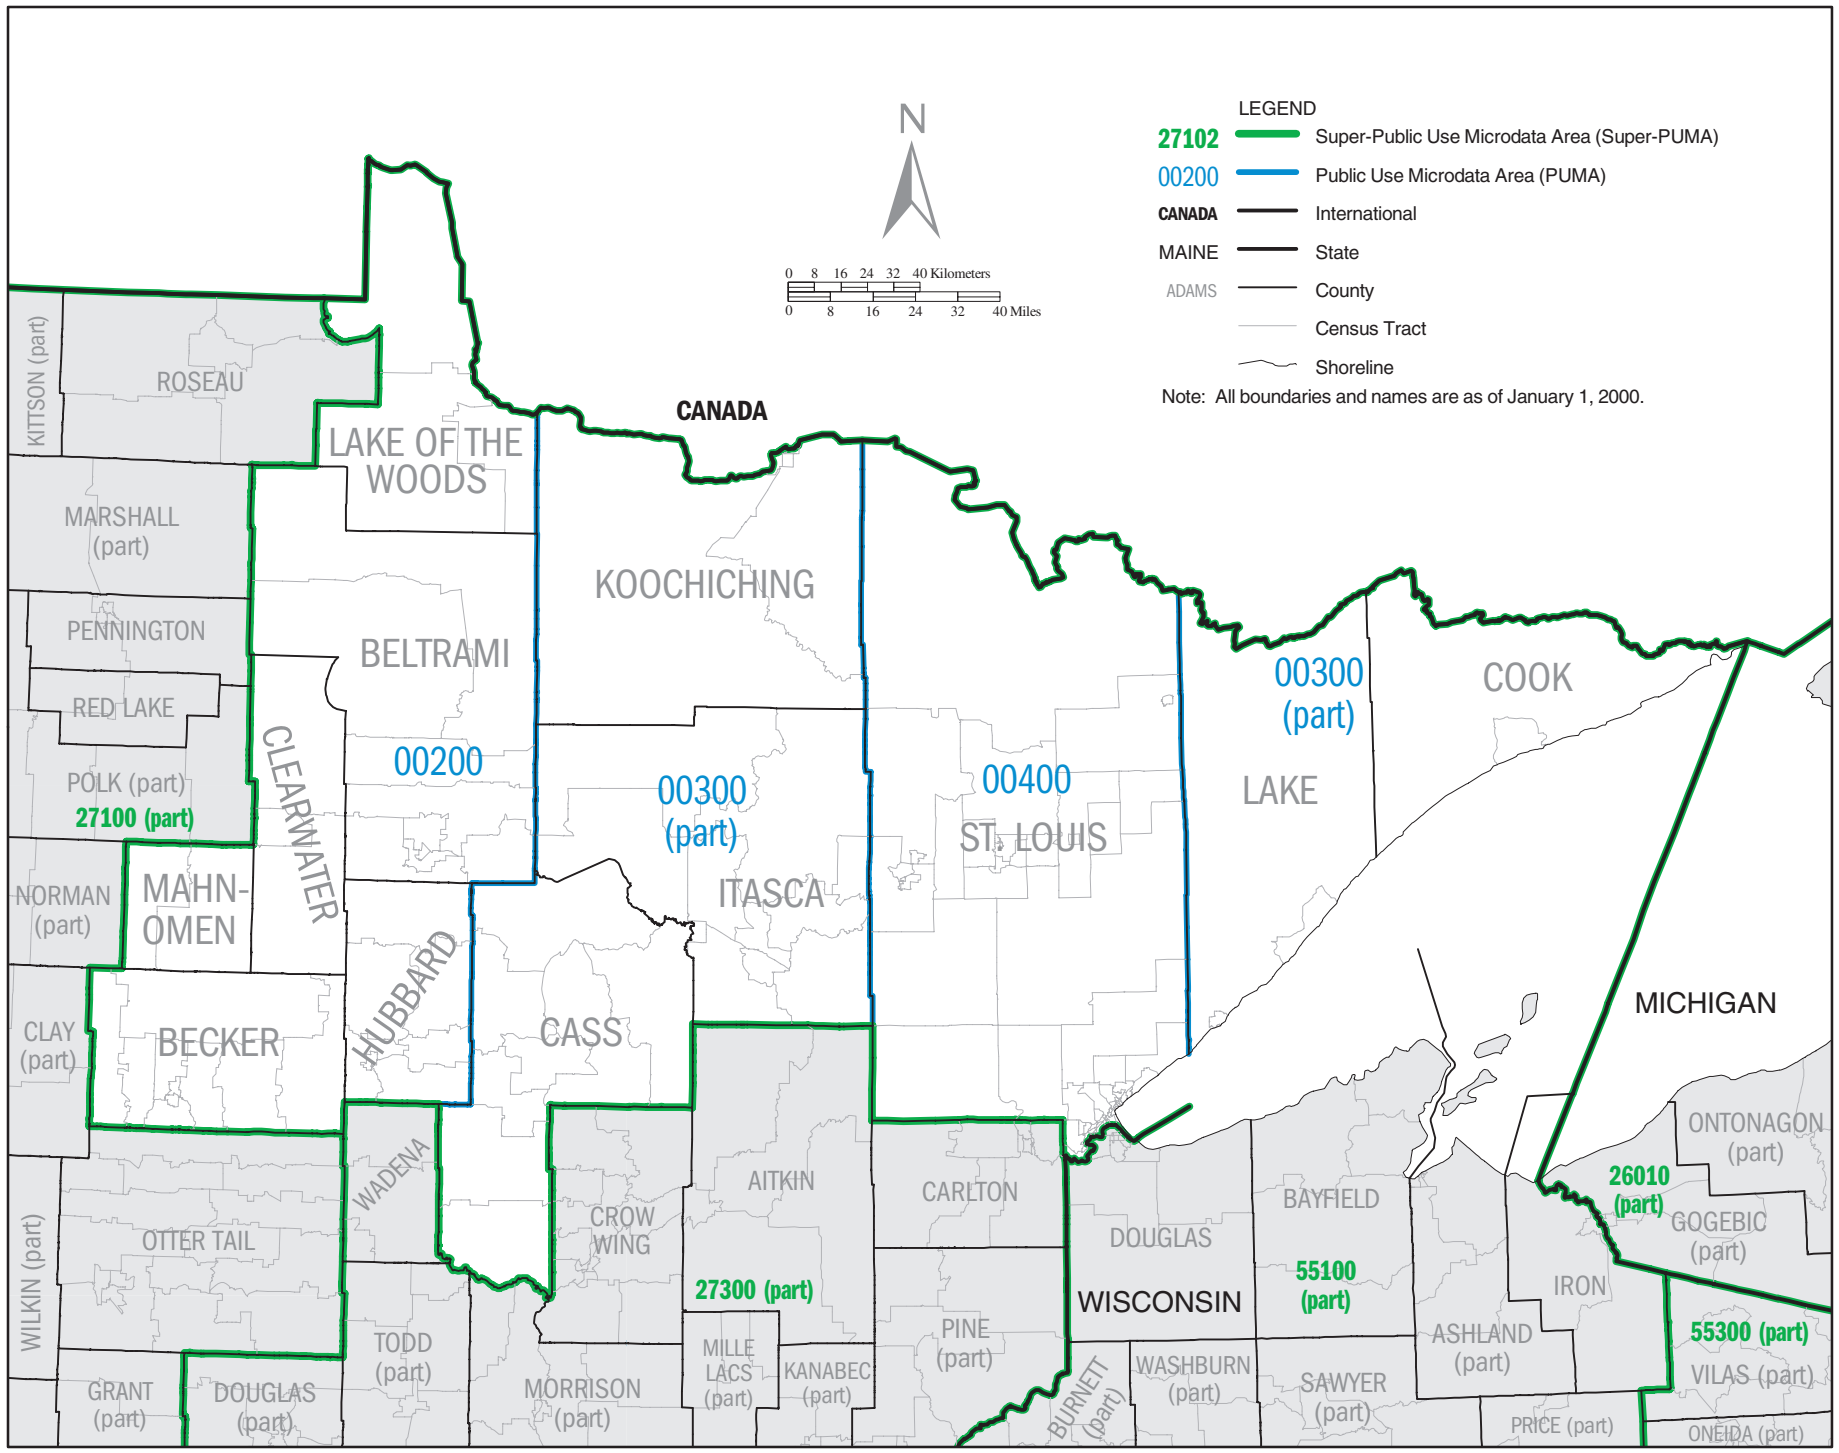

MINNESOTA – Census 2000 Super–Public Use Microdata Areas (Super–PUMAs)

MINNESOTA Super-PUMA 27100: Census 2000 Public Use Microdata Areas (PUMAs)

LEGEND

- 27102** Super-Public Use Microdata Area (Super-PUMA)
- 00200** Public Use Microdata Area (PUMA)
- CANADA** International
- MAINE** State
- ADAMS** County
- Census Tract
- Shoreline

Note: All boundaries and names are as of January 1, 2000.

MINNESOTA Super-PUMA 27500: Census 2000 Public Use Microdata Areas (PUMAs)

MINNESOTA Super-PUMA 27710: Census 2000 Public Use Microdata Areas (PUMAs)

MINNESOTA Super-PUMA 27720: Census 2000 Public Use Microdata Areas (PUMAs)

MINNESOTA Super-PUMA 27800: Census 2000 Public Use Microdata Areas (PUMAs)

- LEGEND**
- Super-Public Use Microdata Area (Super-PUMA)
 - Public Use Microdata Area (PUMA)
 - CANADA** — International
 - MAINE** — State
 - ADAMS** — County
 - Census Tract
 - Shoreline

Note: All boundaries and names are as of January 1, 2000.