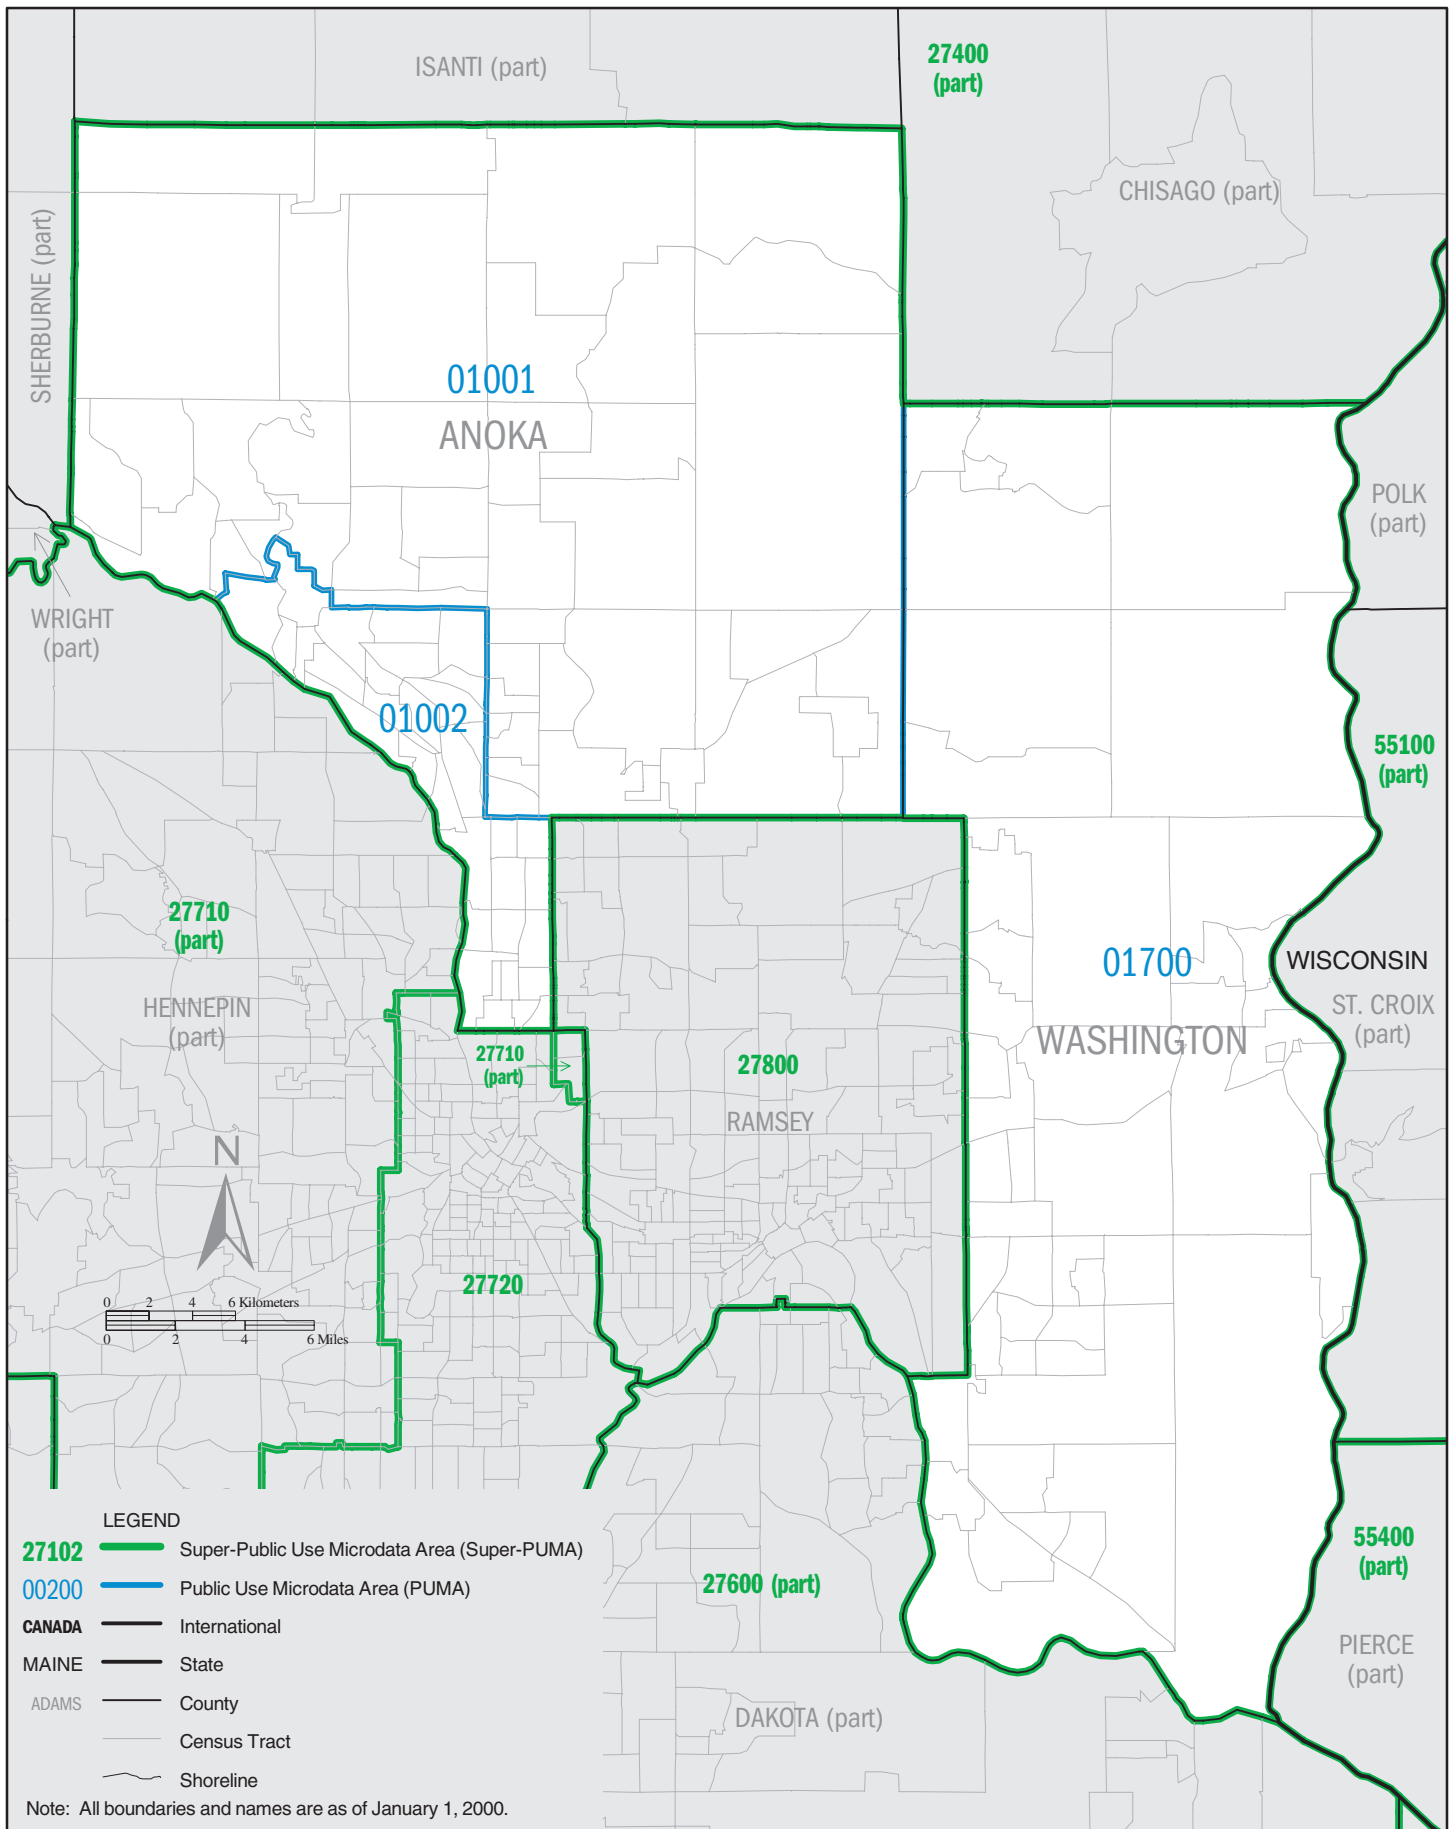

MINNESOTA – Census 2000 Super–Public Use Microdata Areas (Super–PUMAs)

MINNESOTA Super-PUMA 27100: Census 2000 Public Use Microdata Areas (PUMAs)

LEGEND

- 27102** Super-Public Use Microdata Area (Super-PUMA)
- 00200** Public Use Microdata Area (PUMA)
- CANADA** International
- MAINE** State
- ADAMS** County
- Census Tract
- Shoreline

Note: All boundaries and names are as of January 1, 2000.

MINNESOTA Super-PUMA 27500: Census 2000 Public Use Microdata Areas (PUMAs)

MINNESOTA Super-PUMA 27710: Census 2000 Public Use Microdata Areas (PUMAs)

MINNESOTA Super-PUMA 27720: Census 2000 Public Use Microdata Areas (PUMAs)

MINNESOTA Super-PUMA 27800: Census 2000 Public Use Microdata Areas (PUMAs)

- LEGEND**
- Super-Public Use Microdata Area (Super-PUMA)
 - Public Use Microdata Area (PUMA)
 - CANADA** — International
 - MAINE** — State
 - ADAMS** — County
 - Census Tract
 - Shoreline

Note: All boundaries and names are as of January 1, 2000.