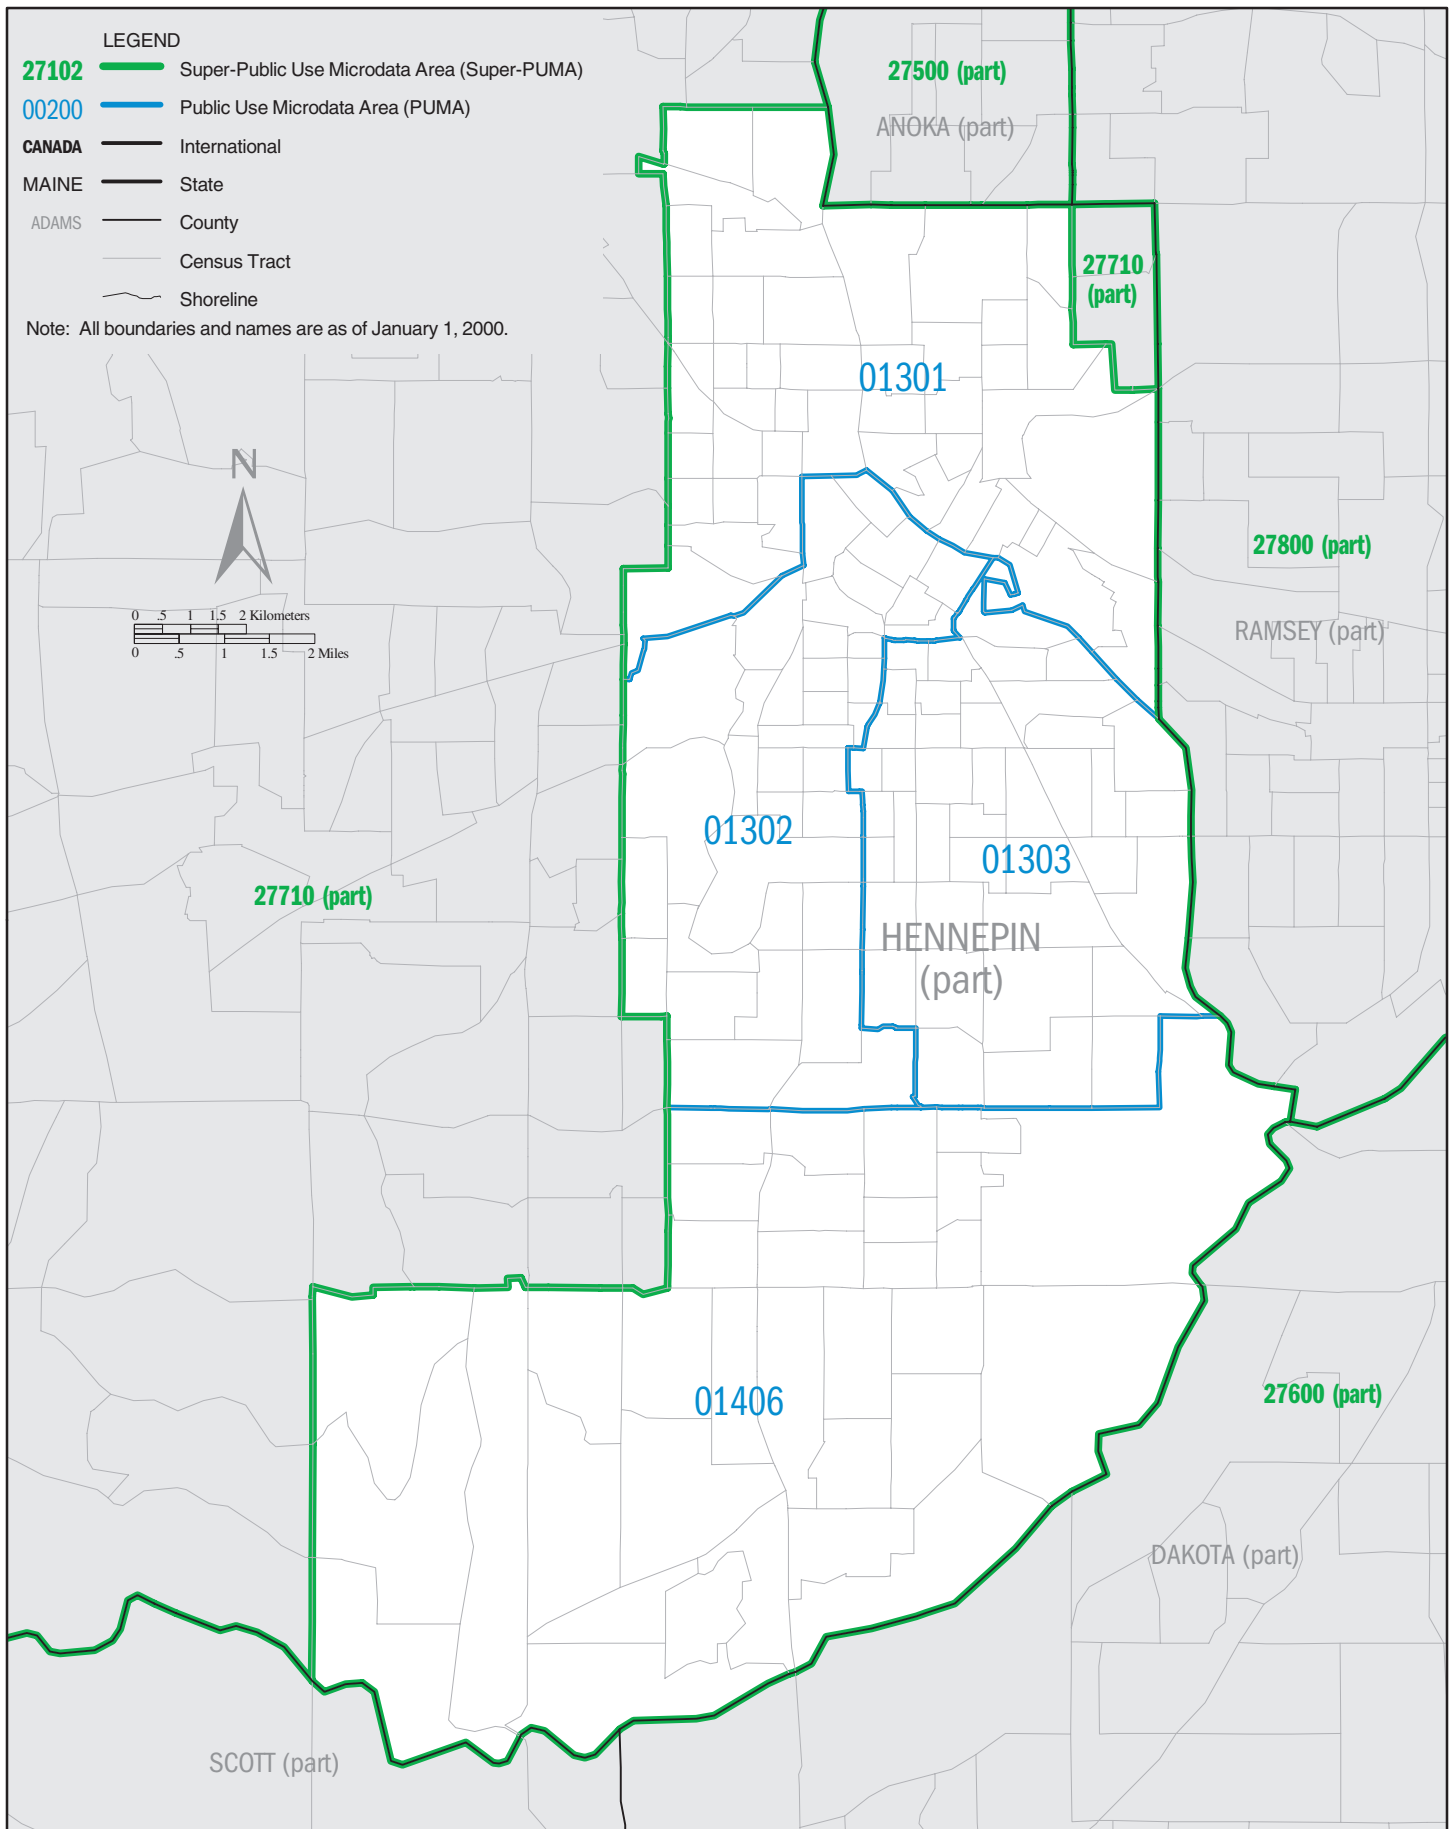

MINNESOTA – Census 2000 Super–Public Use Microdata Areas (Super–PUMAs)

MINNESOTA Super-PUMA 27100: Census 2000 Public Use Microdata Areas (PUMAs)

LEGEND

- 27102** Super-Public Use Microdata Area (Super-PUMA)
- 00200** Public Use Microdata Area (PUMA)
- CANADA** International
- MAINE** State
- ADAMS** County
- Census Tract
- Shoreline

Note: All boundaries and names are as of January 1, 2000.

MINNESOTA Super-PUMA 27500: Census 2000 Public Use Microdata Areas (PUMAs)

MINNESOTA Super-PUMA 27710: Census 2000 Public Use Microdata Areas (PUMAs)

MINNESOTA Super-PUMA 27720: Census 2000 Public Use Microdata Areas (PUMAs)

MINNESOTA Super-PUMA 27800: Census 2000 Public Use Microdata Areas (PUMAs)

- LEGEND**
- Super-Public Use Microdata Area (Super-PUMA)
 - Public Use Microdata Area (PUMA)
 - CANADA** — International
 - MAINE** — State
 - ADAMS** — County
 - Census Tract
 - Shoreline

Note: All boundaries and names are as of January 1, 2000.