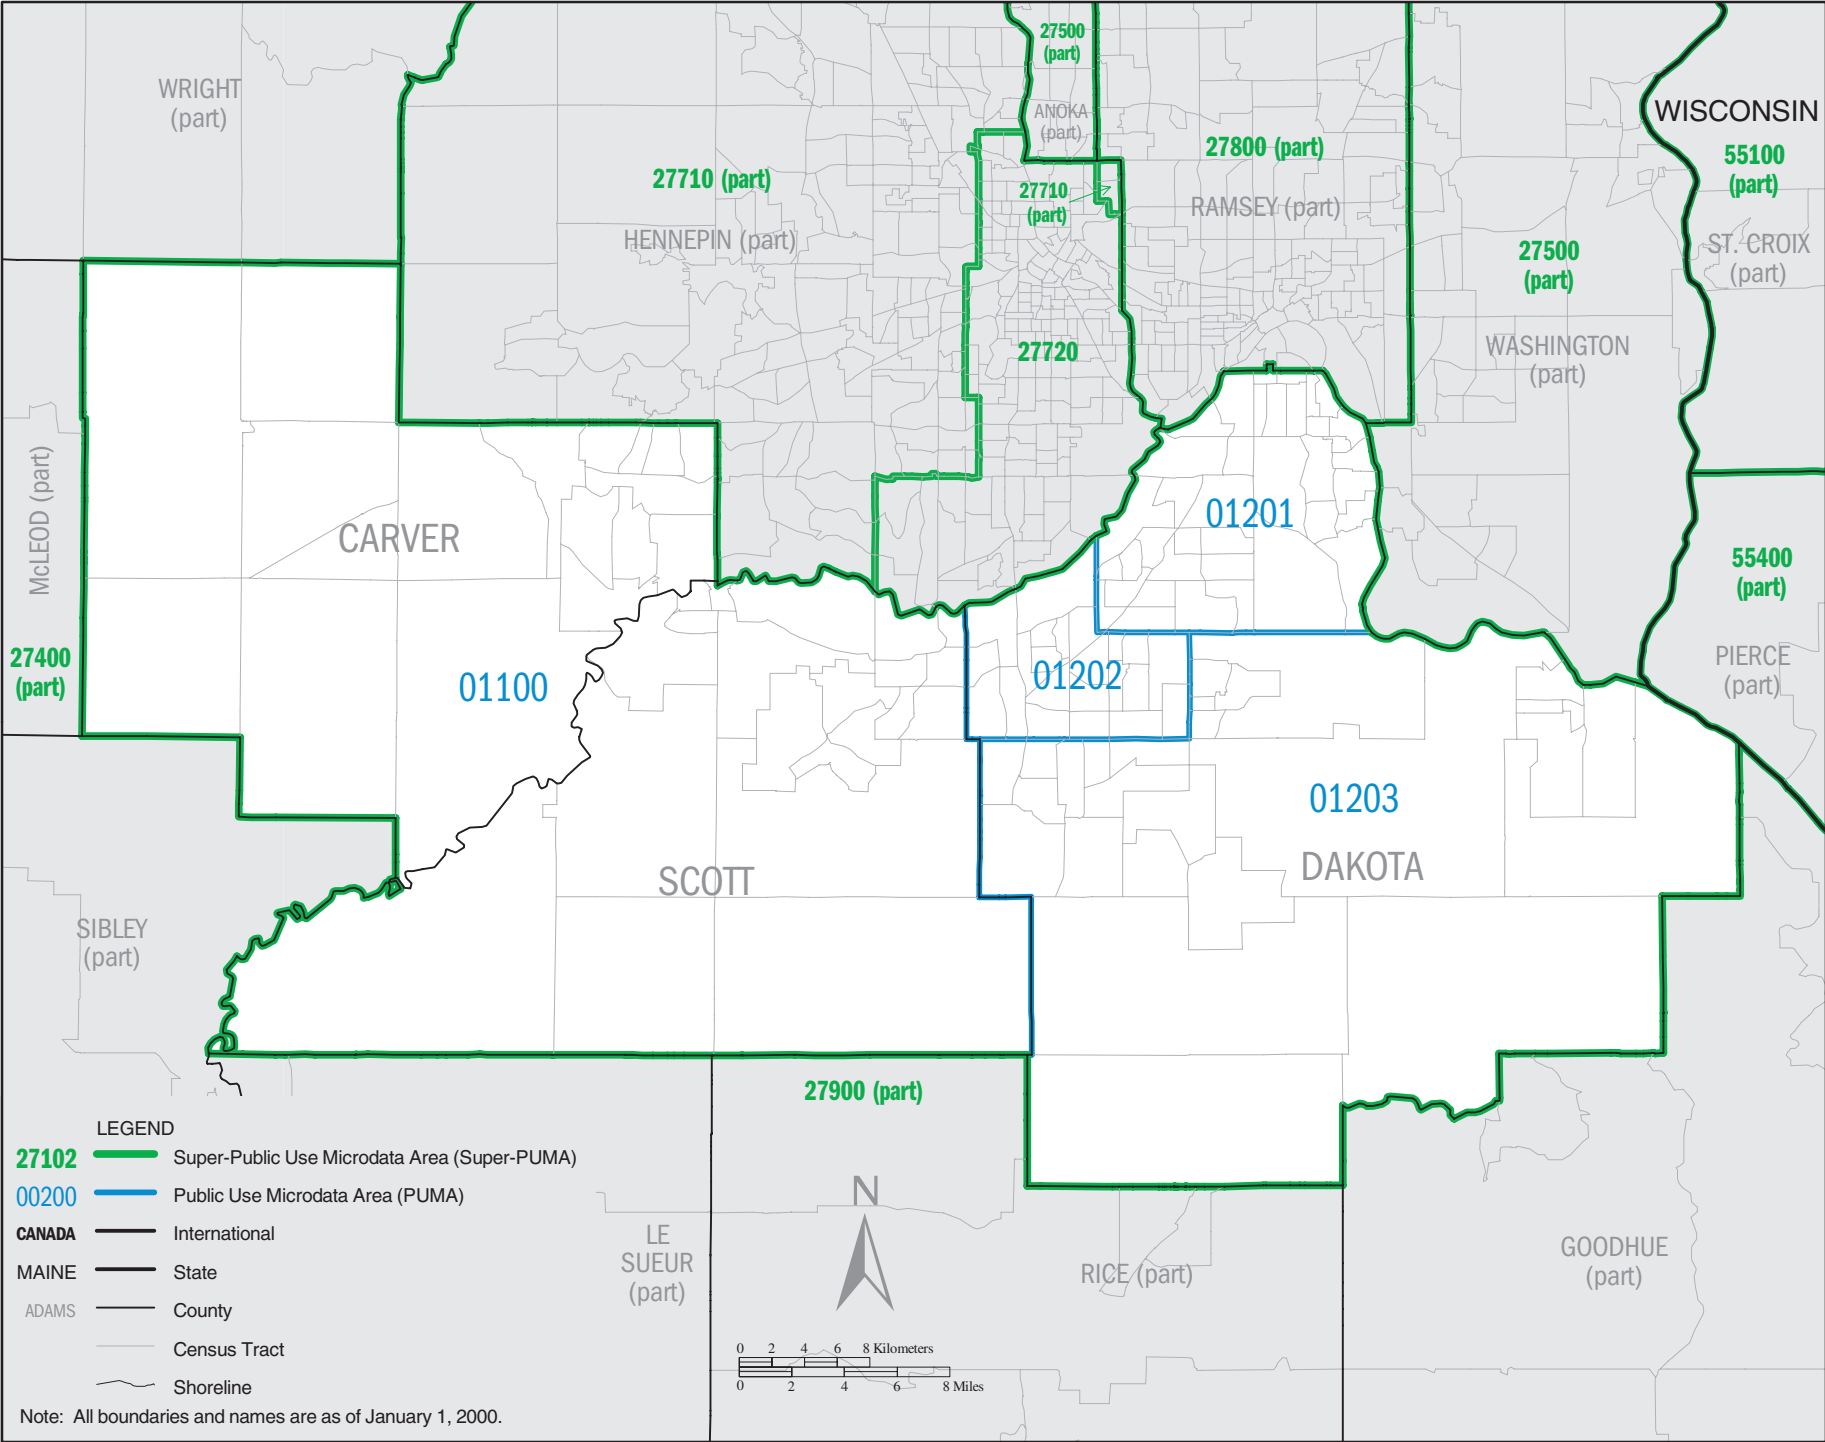

MINNESOTA – Census 2000 Super–Public Use Microdata Areas (Super–PUMAs)

MINNESOTA Super-PUMA 27100: Census 2000 Public Use Microdata Areas (PUMAs)

LEGEND

- 27102** Super-Public Use Microdata Area (Super-PUMA)
- 00200** Public Use Microdata Area (PUMA)
- CANADA** International
- MAINE** State
- ADAMS** County
- Census Tract
- Shoreline

Note: All boundaries and names are as of January 1, 2000.

MINNESOTA Super-PUMA 27500: Census 2000 Public Use Microdata Areas (PUMAs)

MINNESOTA Super-PUMA 27710: Census 2000 Public Use Microdata Areas (PUMAs)

MINNESOTA Super-PUMA 27720: Census 2000 Public Use Microdata Areas (PUMAs)

MINNESOTA Super-PUMA 27800: Census 2000 Public Use Microdata Areas (PUMAs)

- LEGEND**
- Super-Public Use Microdata Area (Super-PUMA)
 - Public Use Microdata Area (PUMA)
 - CANADA** — International
 - MAINE** — State
 - ADAMS** — County
 - Census Tract
 - Shoreline

Note: All boundaries and names are as of January 1, 2000.