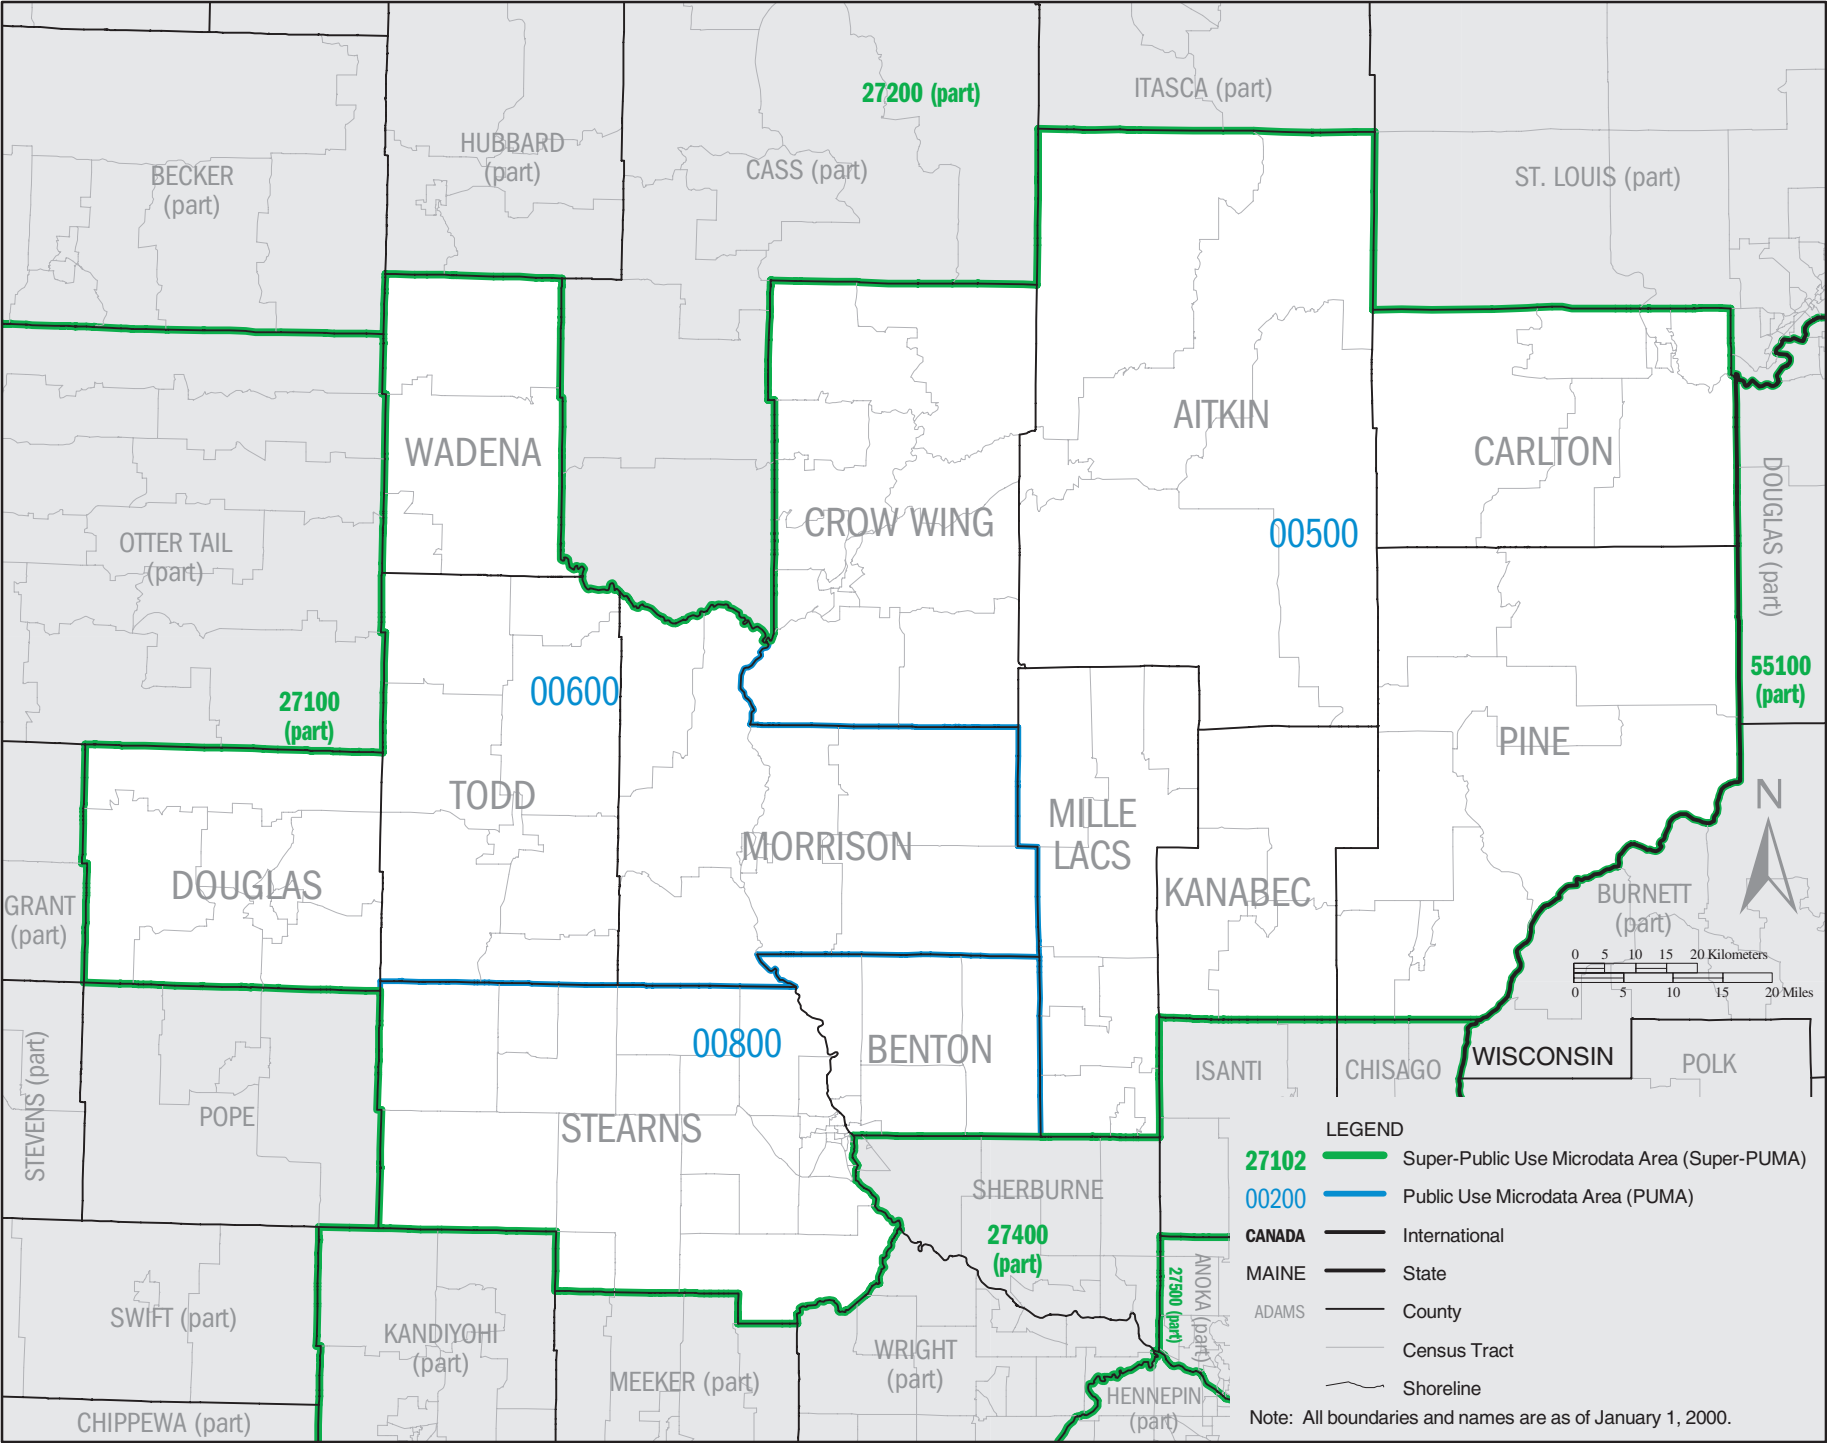

MINNESOTA – Census 2000 Super–Public Use Microdata Areas (Super–PUMAs)

MINNESOTA Super-PUMA 27100: Census 2000 Public Use Microdata Areas (PUMAs)

LEGEND

- 27102** Super-Public Use Microdata Area (Super-PUMA)
- 00200** Public Use Microdata Area (PUMA)
- CANADA** International
- MAINE** State
- ADAMS** County
- Census Tract
- Shoreline

Note: All boundaries and names are as of January 1, 2000.

MINNESOTA Super-PUMA 27500: Census 2000 Public Use Microdata Areas (PUMAs)

MINNESOTA Super-PUMA 27710: Census 2000 Public Use Microdata Areas (PUMAs)

MINNESOTA Super-PUMA 27720: Census 2000 Public Use Microdata Areas (PUMAs)

MINNESOTA Super-PUMA 27800: Census 2000 Public Use Microdata Areas (PUMAs)

- LEGEND**
- Super-Public Use Microdata Area (Super-PUMA)
 - Public Use Microdata Area (PUMA)
 - CANADA** — International
 - MAINE** — State
 - ADAMS** — County
 - Census Tract
 - Shoreline

Note: All boundaries and names are as of January 1, 2000.