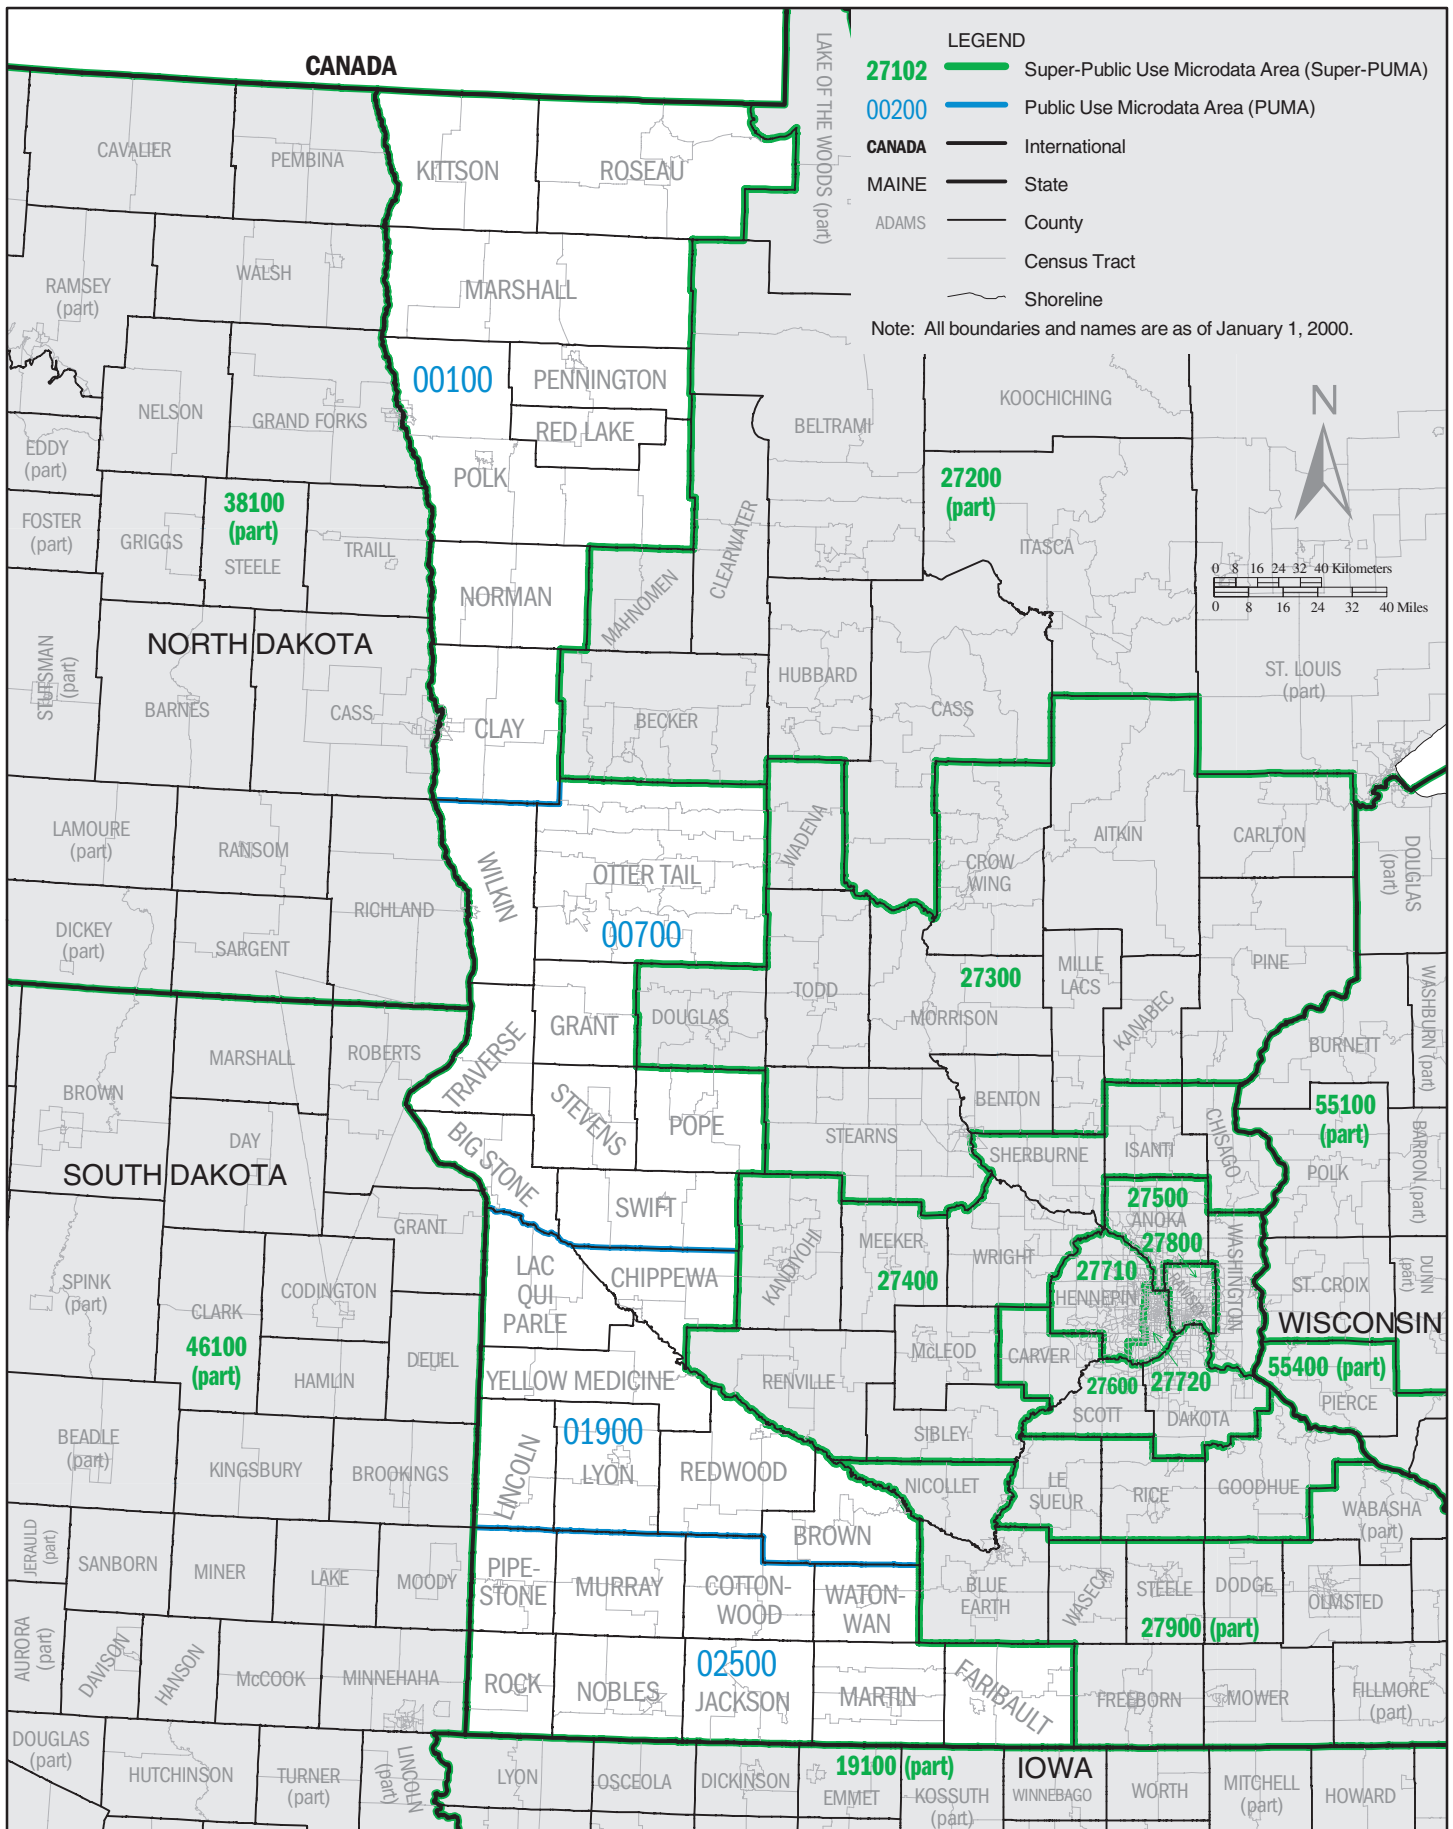

MINNESOTA – Census 2000 Super–Public Use Microdata Areas (Super–PUMAs)

MINNESOTA Super-PUMA 27100: Census 2000 Public Use Microdata Areas (PUMAs)

LEGEND

- 27102** Super-Public Use Microdata Area (Super-PUMA)
- 00200** Public Use Microdata Area (PUMA)
- CANADA** International
- MAINE** State
- ADAMS** County
- Census Tract
- Shoreline

Note: All boundaries and names are as of January 1, 2000.

MINNESOTA Super-PUMA 27500: Census 2000 Public Use Microdata Areas (PUMAs)

MINNESOTA Super-PUMA 27710: Census 2000 Public Use Microdata Areas (PUMAs)

MINNESOTA Super-PUMA 27720: Census 2000 Public Use Microdata Areas (PUMAs)

MINNESOTA Super-PUMA 27800: Census 2000 Public Use Microdata Areas (PUMAs)

- LEGEND**
- Super-Public Use Microdata Area (Super-PUMA)
 - Public Use Microdata Area (PUMA)
 - CANADA** — International
 - MAINE** — State
 - ADAMS** — County
 - Census Tract
 - Shoreline

Note: All boundaries and names are as of January 1, 2000.