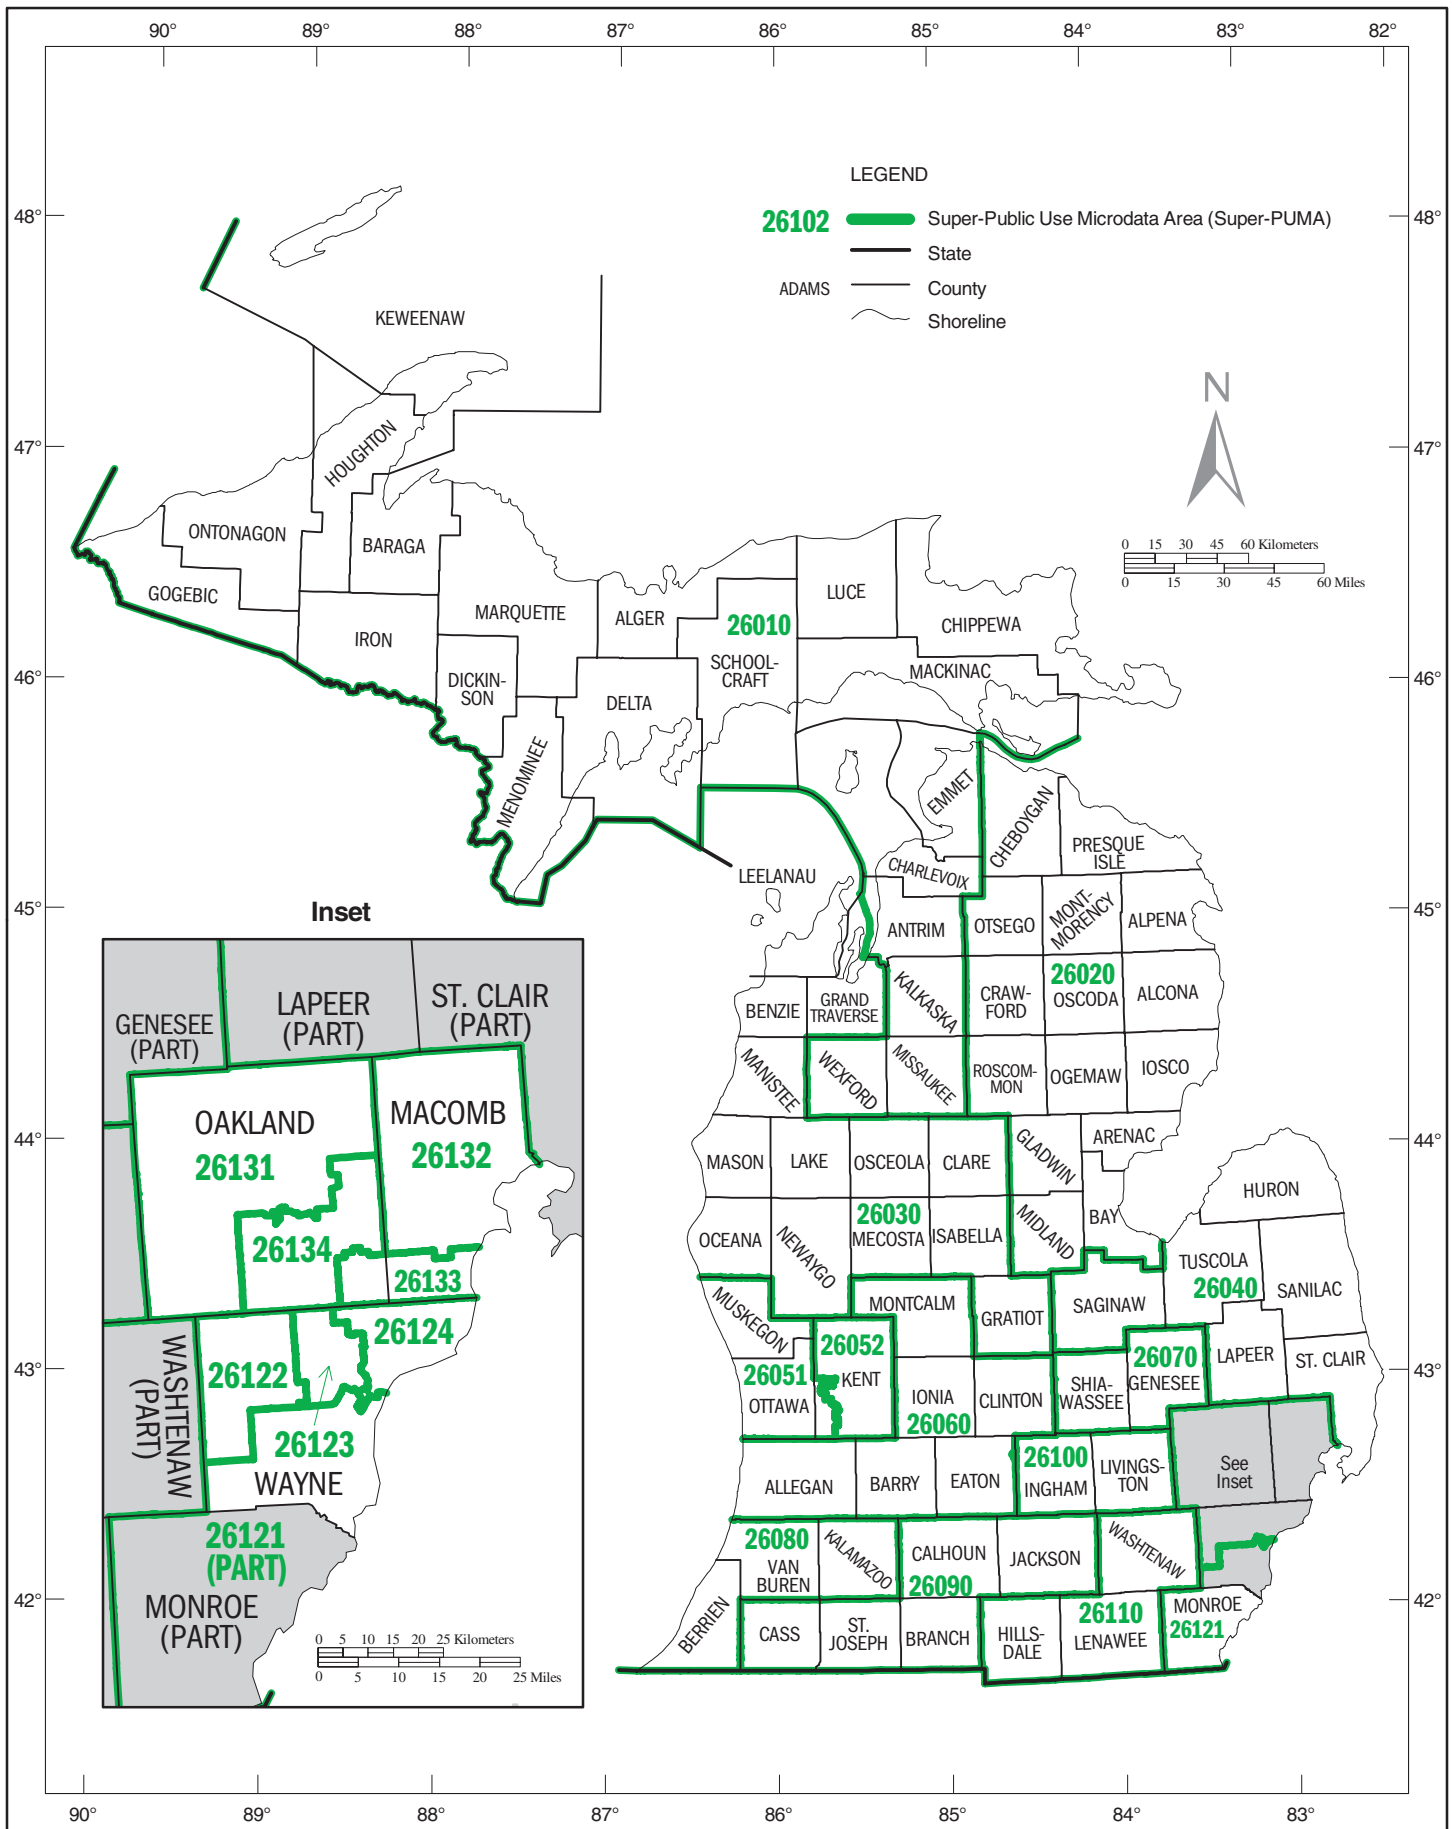

MICHIGAN – Census 2000 Super–Public Use Microdata Areas (Super–PUMAs)

MICHIGAN Super-PUMA 26020: Census 2000 Public Use Microdata Areas (PUMAs)

MICHIGAN Super-PUMA 26030: Census 2000 Public Use Microdata Areas (PUMAs)

MICHIGAN Super-PUMA 26040: Census 2000 Public Use Microdata Areas (PUMAs)

MICHIGAN Super-PUMA 26051: Census 2000 Public Use Microdata Areas (PUMAs)

MICHIGAN Super-PUMA 26052: Census 2000 Public Use Microdata Areas (PUMAs)

LEGEND

- 26102** Super-Public Use Microdata Area (Super-PUMA)
- 00200** Public Use Microdata Area (PUMA)
- CANADA** International
- MAINE** State
- ADAMS** County
- Census Tract
- Shoreline

Note: All boundaries and names are as of January 1, 2000.

LEGEND

- Super-Public Use Microdata Area (Super-PUMA)
- Public Use Microdata Area (PUMA)
- CANADA** — International
- MAINE** — State
- ADAMS** — County
- Census Tract
- Shoreline

Note: All boundaries and names are as of January 1, 2000.