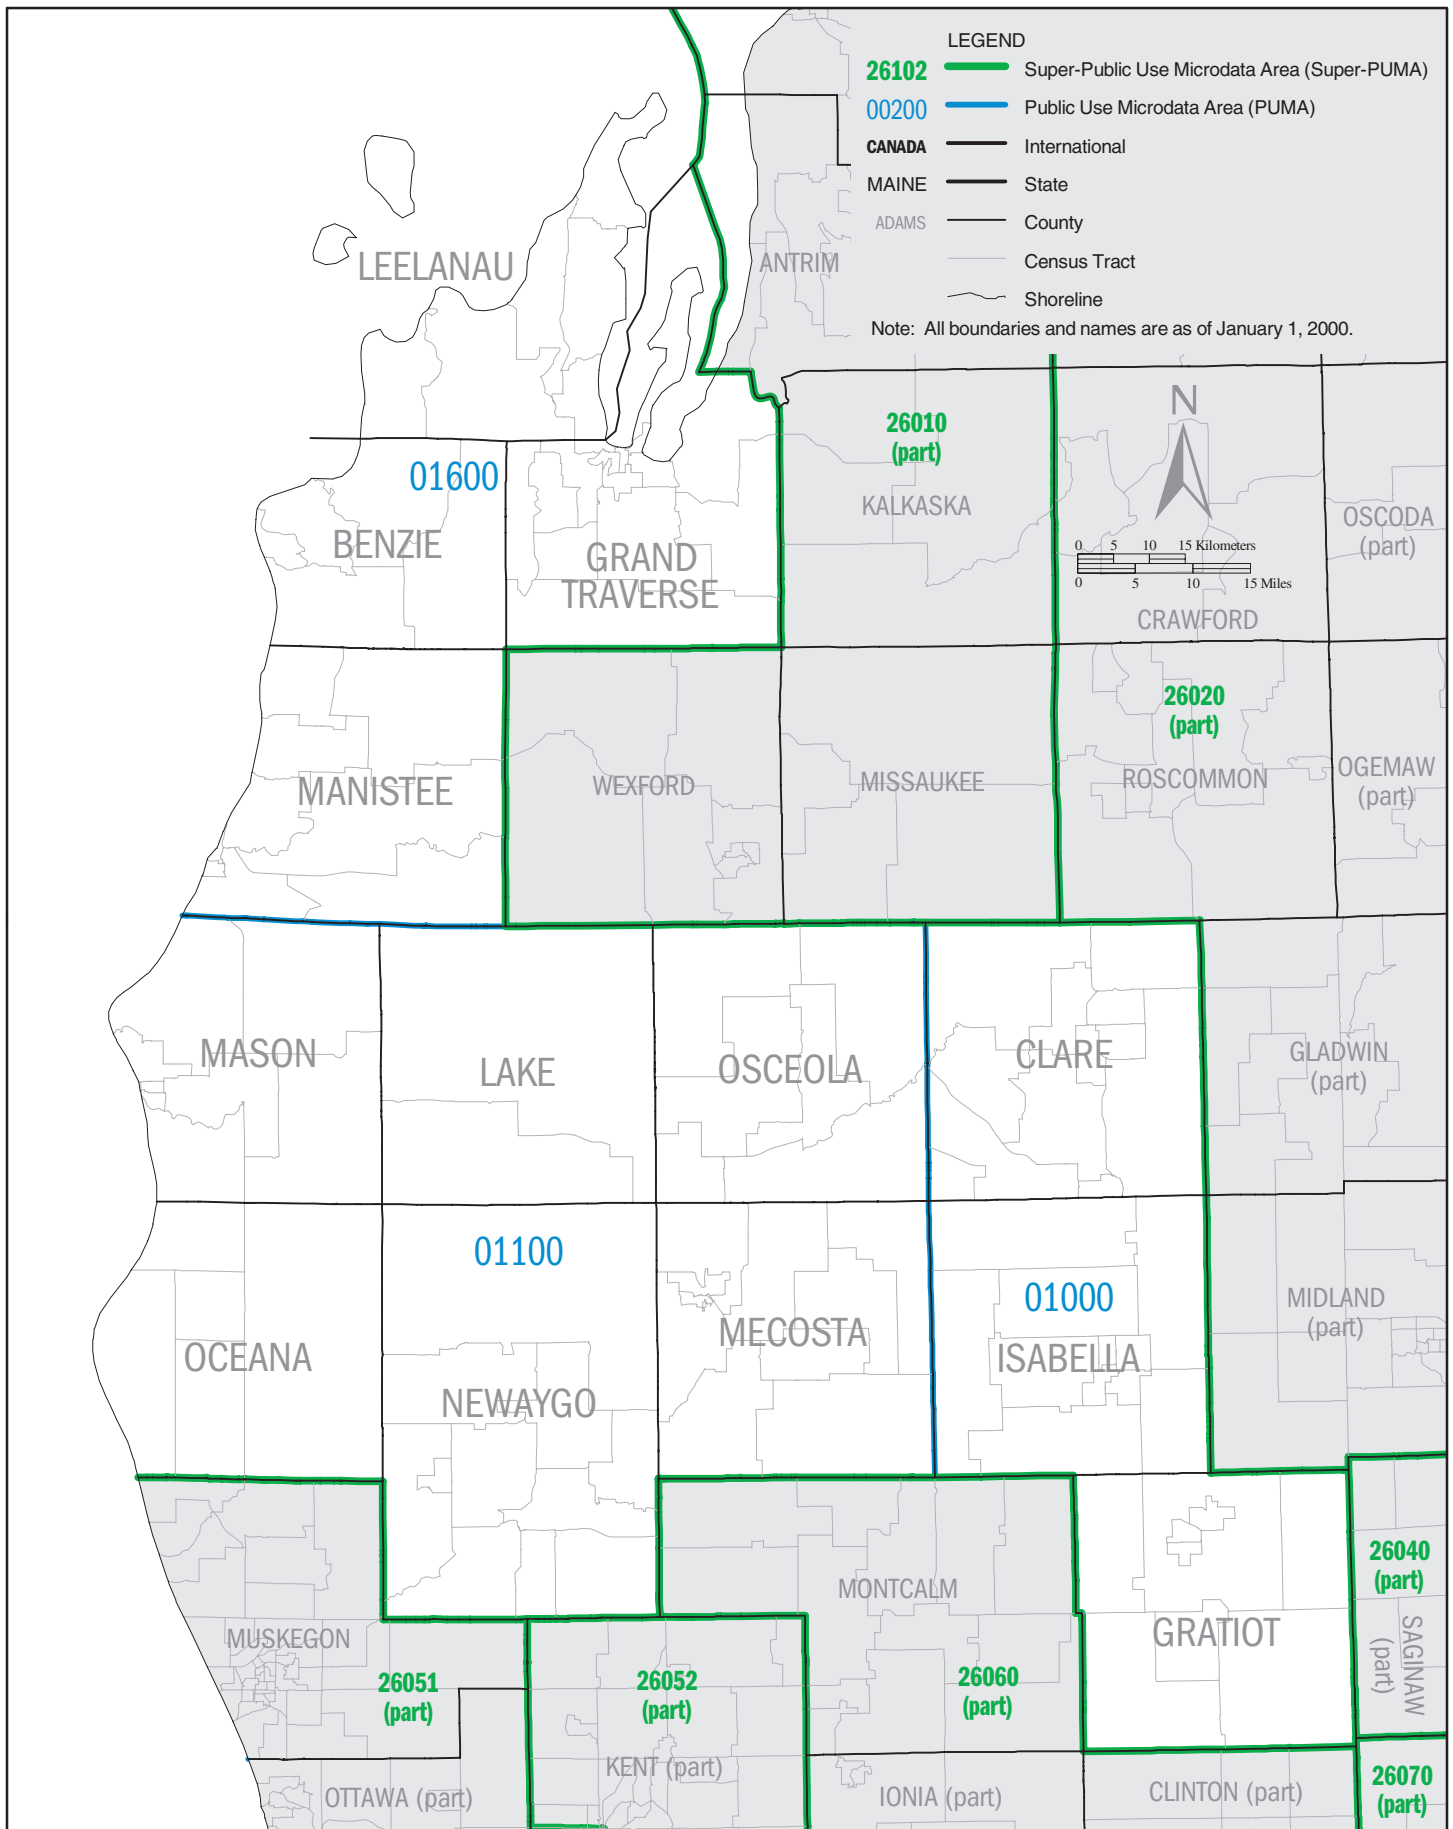

MICHIGAN – Census 2000 Super–Public Use Microdata Areas (Super–PUMAs)

MICHIGAN Super-PUMA 26020: Census 2000 Public Use Microdata Areas (PUMAs)

MICHIGAN Super-PUMA 26030: Census 2000 Public Use Microdata Areas (PUMAs)

MICHIGAN Super-PUMA 26040: Census 2000 Public Use Microdata Areas (PUMAs)

MICHIGAN Super-PUMA 26051: Census 2000 Public Use Microdata Areas (PUMAs)

MICHIGAN Super-PUMA 26052: Census 2000 Public Use Microdata Areas (PUMAs)

LEGEND

- 26102** Super-Public Use Microdata Area (Super-PUMA)
- 00200** Public Use Microdata Area (PUMA)
- CANADA** International
- MAINE** State
- ADAMS** County
- Census Tract
- Shoreline

Note: All boundaries and names are as of January 1, 2000.

LEGEND

- Super-Public Use Microdata Area (Super-PUMA)
- Public Use Microdata Area (PUMA)
- CANADA** — International
- MAINE** — State
- ADAMS** — County
- Census Tract
- Shoreline

Note: All boundaries and names are as of January 1, 2000.