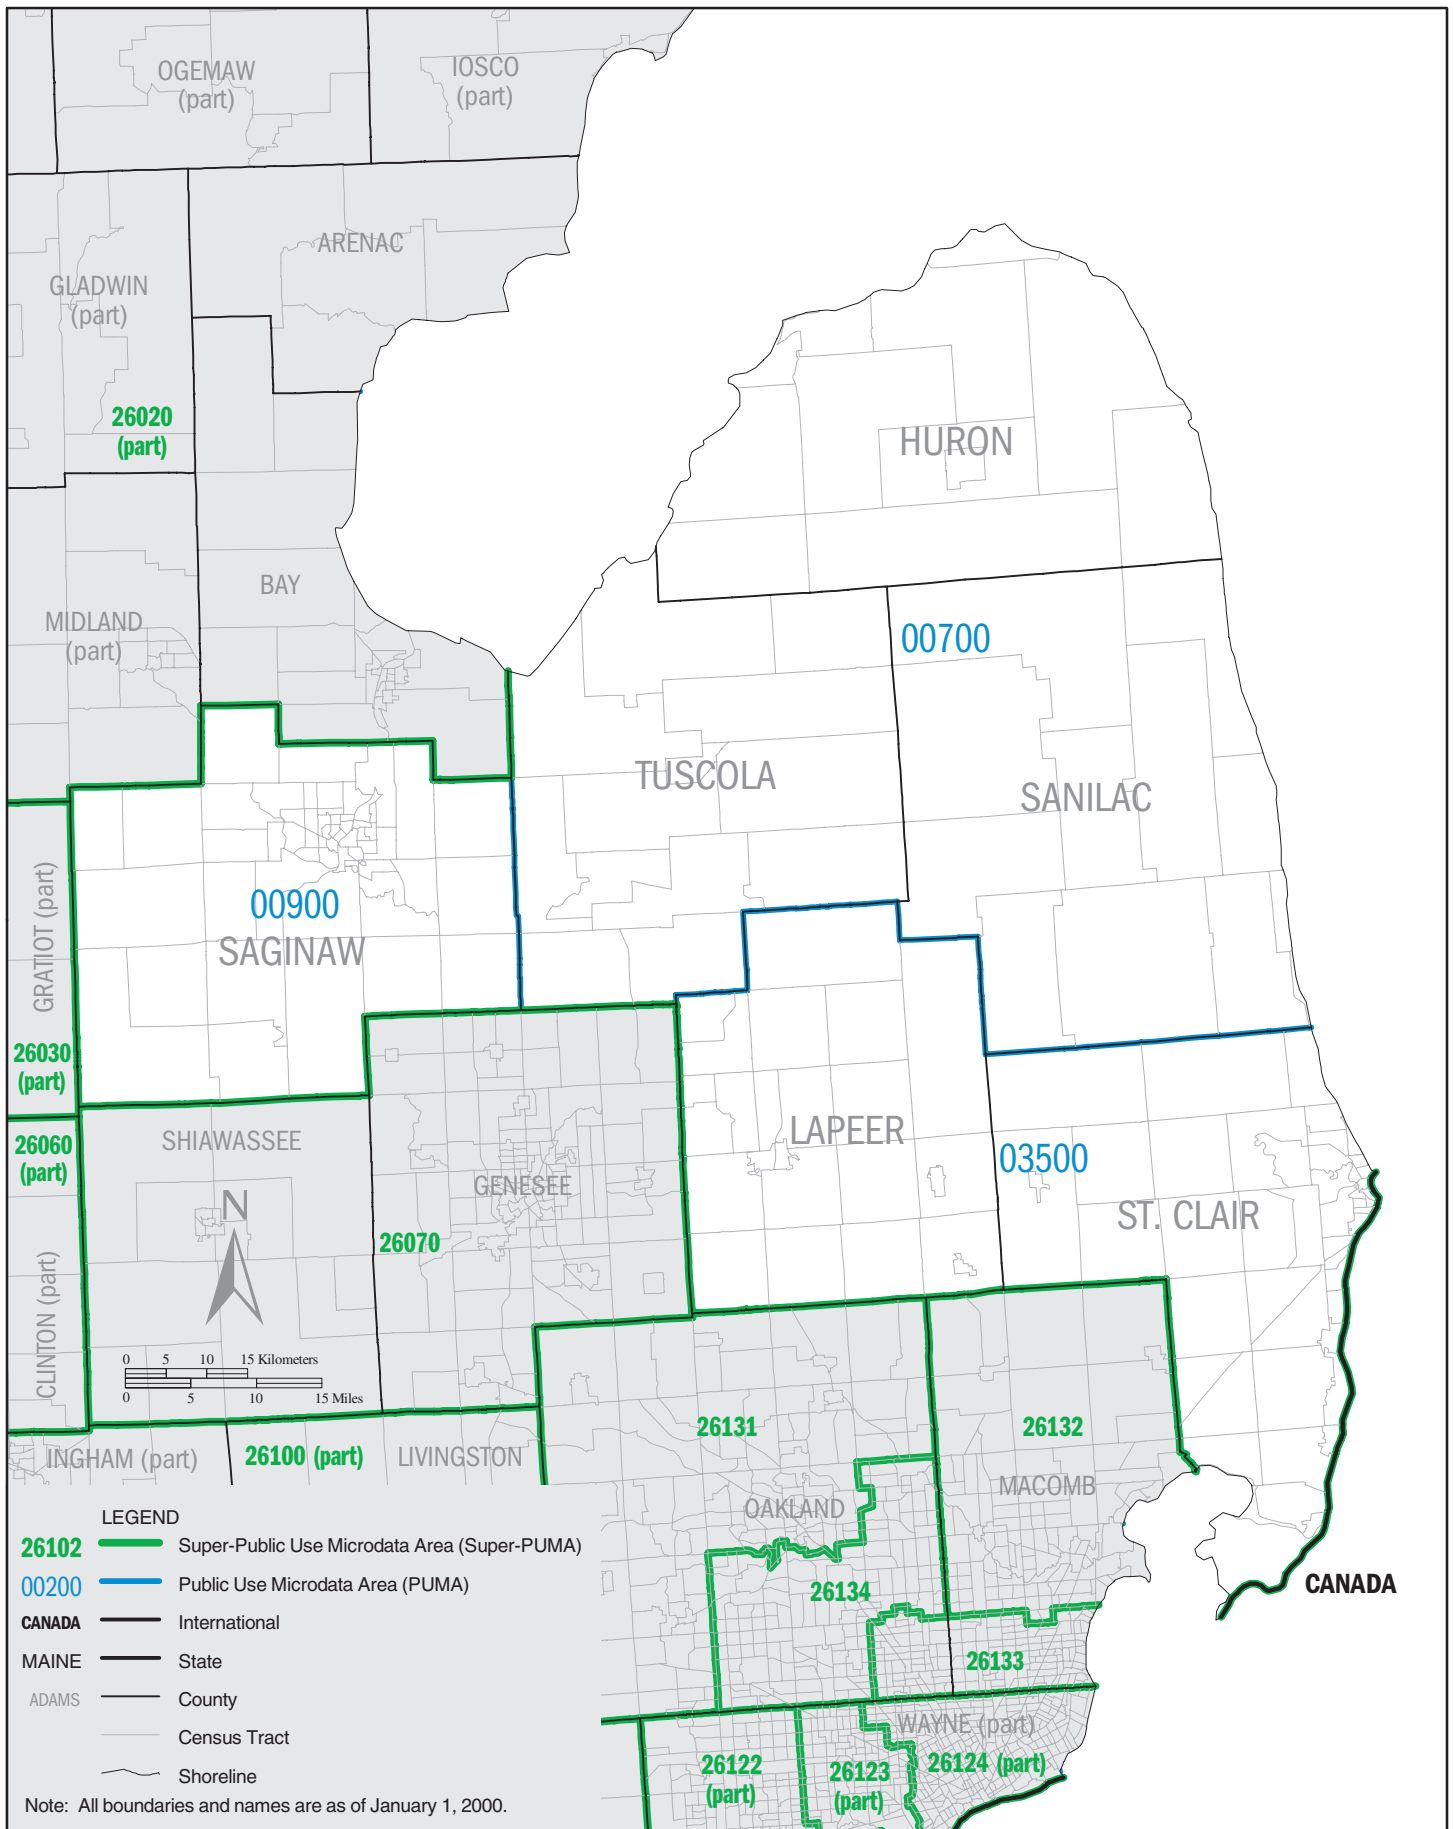

MICHIGAN – Census 2000 Super–Public Use Microdata Areas (Super–PUMAs)

MICHIGAN Super-PUMA 26020: Census 2000 Public Use Microdata Areas (PUMAs)

MICHIGAN Super-PUMA 26030: Census 2000 Public Use Microdata Areas (PUMAs)

MICHIGAN Super-PUMA 26040: Census 2000 Public Use Microdata Areas (PUMAs)

MICHIGAN Super-PUMA 26051: Census 2000 Public Use Microdata Areas (PUMAs)

MICHIGAN Super-PUMA 26052: Census 2000 Public Use Microdata Areas (PUMAs)

LEGEND

- 26102** Super-Public Use Microdata Area (Super-PUMA)
- 00200** Public Use Microdata Area (PUMA)
- CANADA** International
- MAINE** State
- ADAMS** County
- Census Tract
- Shoreline

Note: All boundaries and names are as of January 1, 2000.

LEGEND

- Super-Public Use Microdata Area (Super-PUMA)
- Public Use Microdata Area (PUMA)
- CANADA** — International
- MAINE** — State
- ADAMS** — County
- Census Tract
- Shoreline

Note: All boundaries and names are as of January 1, 2000.