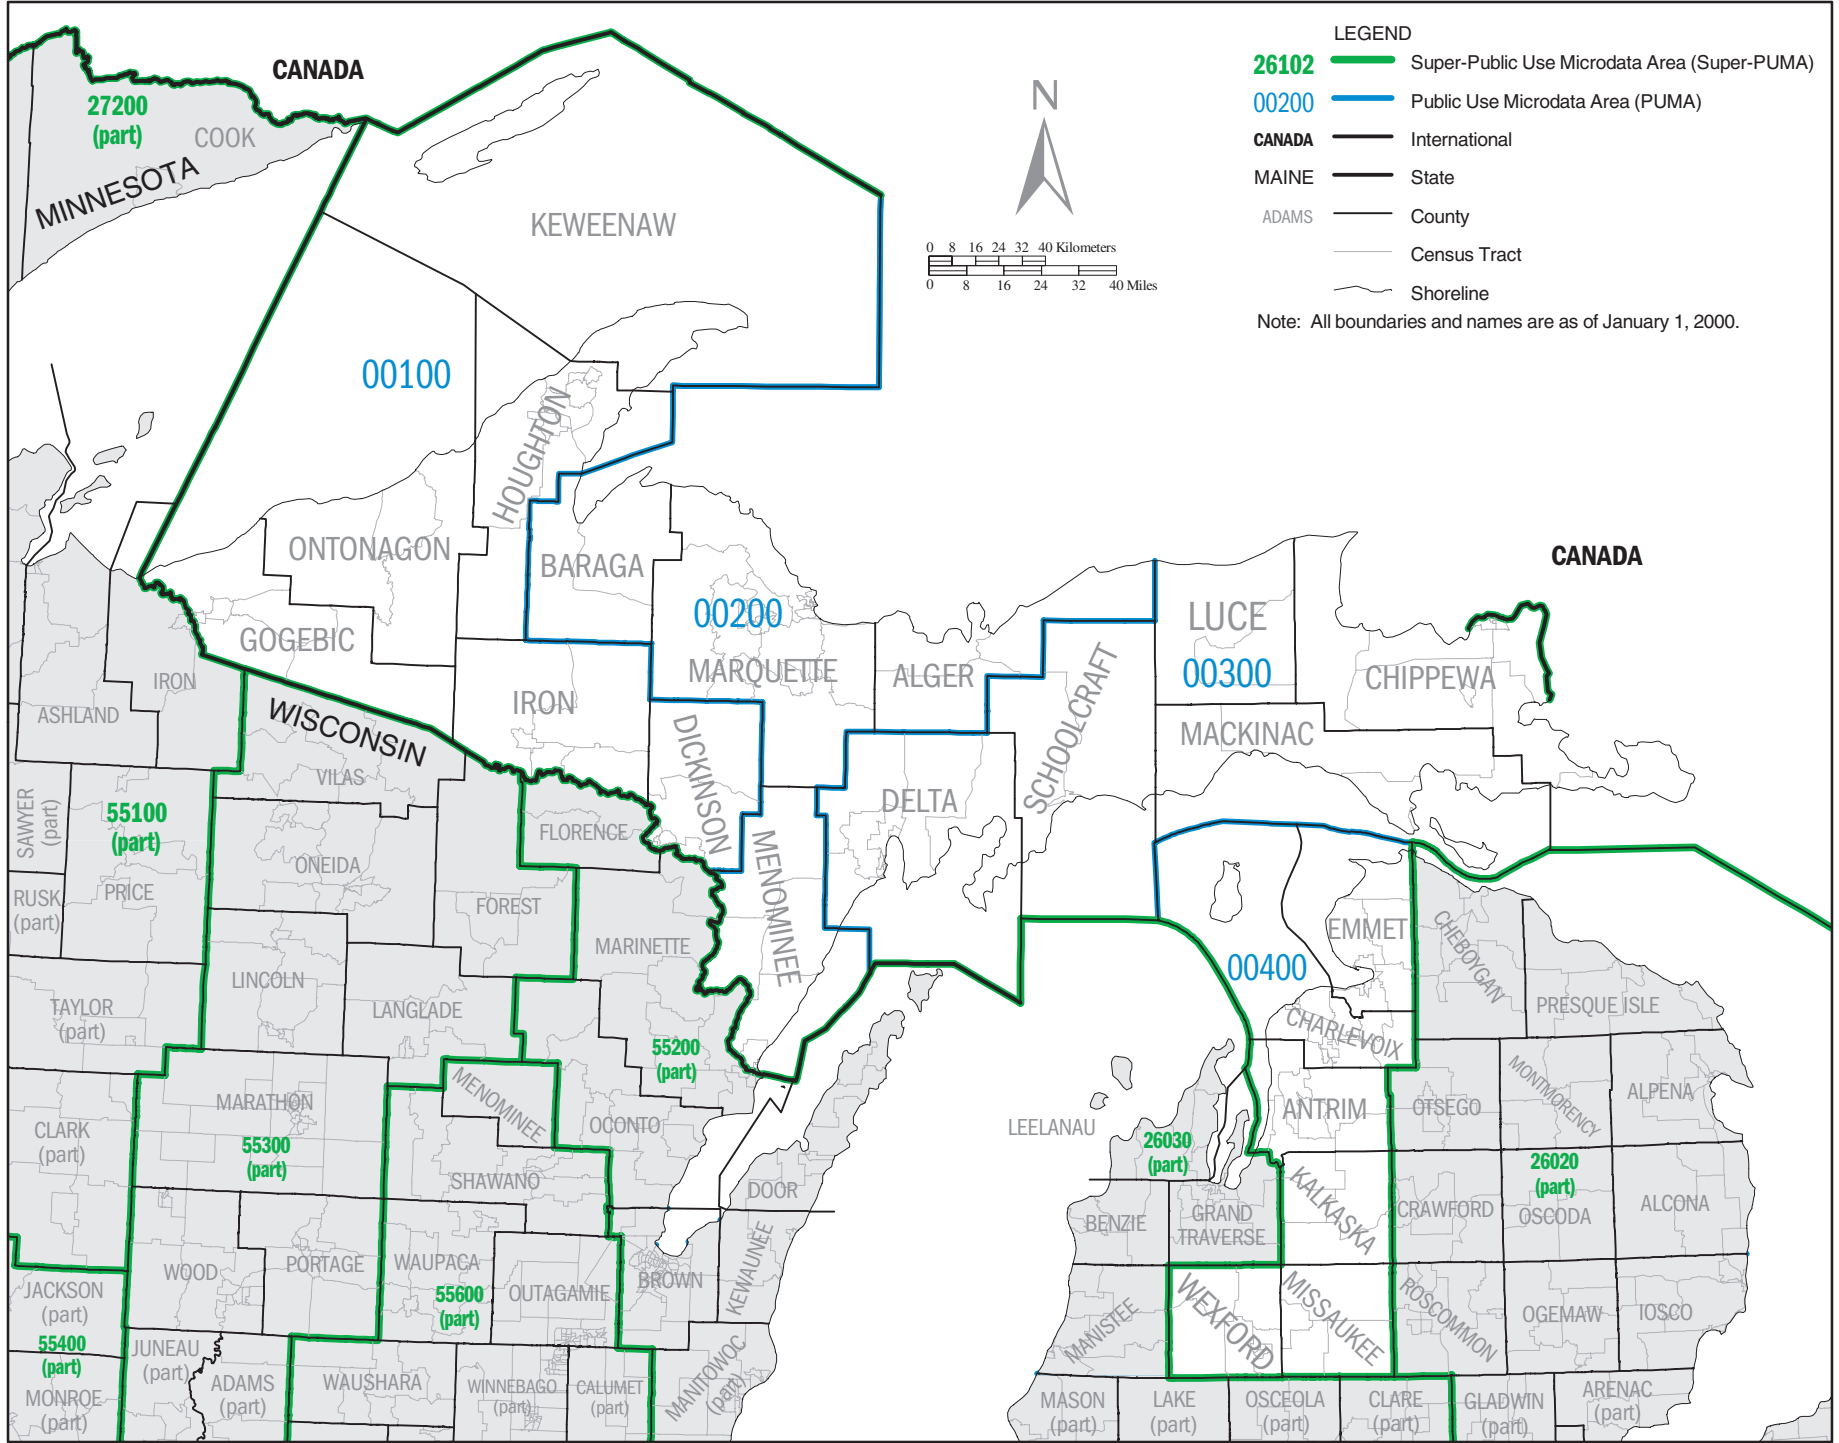

MICHIGAN – Census 2000 Super–Public Use Microdata Areas (Super–PUMAs)

MICHIGAN Super-PUMA 26020: Census 2000 Public Use Microdata Areas (PUMAs)

MICHIGAN Super-PUMA 26030: Census 2000 Public Use Microdata Areas (PUMAs)

MICHIGAN Super-PUMA 26040: Census 2000 Public Use Microdata Areas (PUMAs)

MICHIGAN Super-PUMA 26051: Census 2000 Public Use Microdata Areas (PUMAs)

MICHIGAN Super-PUMA 26052: Census 2000 Public Use Microdata Areas (PUMAs)

LEGEND

- 26102** Super-Public Use Microdata Area (Super-PUMA)
- 00200** Public Use Microdata Area (PUMA)
- CANADA** International
- MAINE** State
- ADAMS** County
- Census Tract
- Shoreline

Note: All boundaries and names are as of January 1, 2000.

LEGEND

- Super-Public Use Microdata Area (Super-PUMA)
- Public Use Microdata Area (PUMA)
- CANADA** — International
- MAINE** — State
- ADAMS** — County
- Census Tract
- Shoreline

Note: All boundaries and names are as of January 1, 2000.