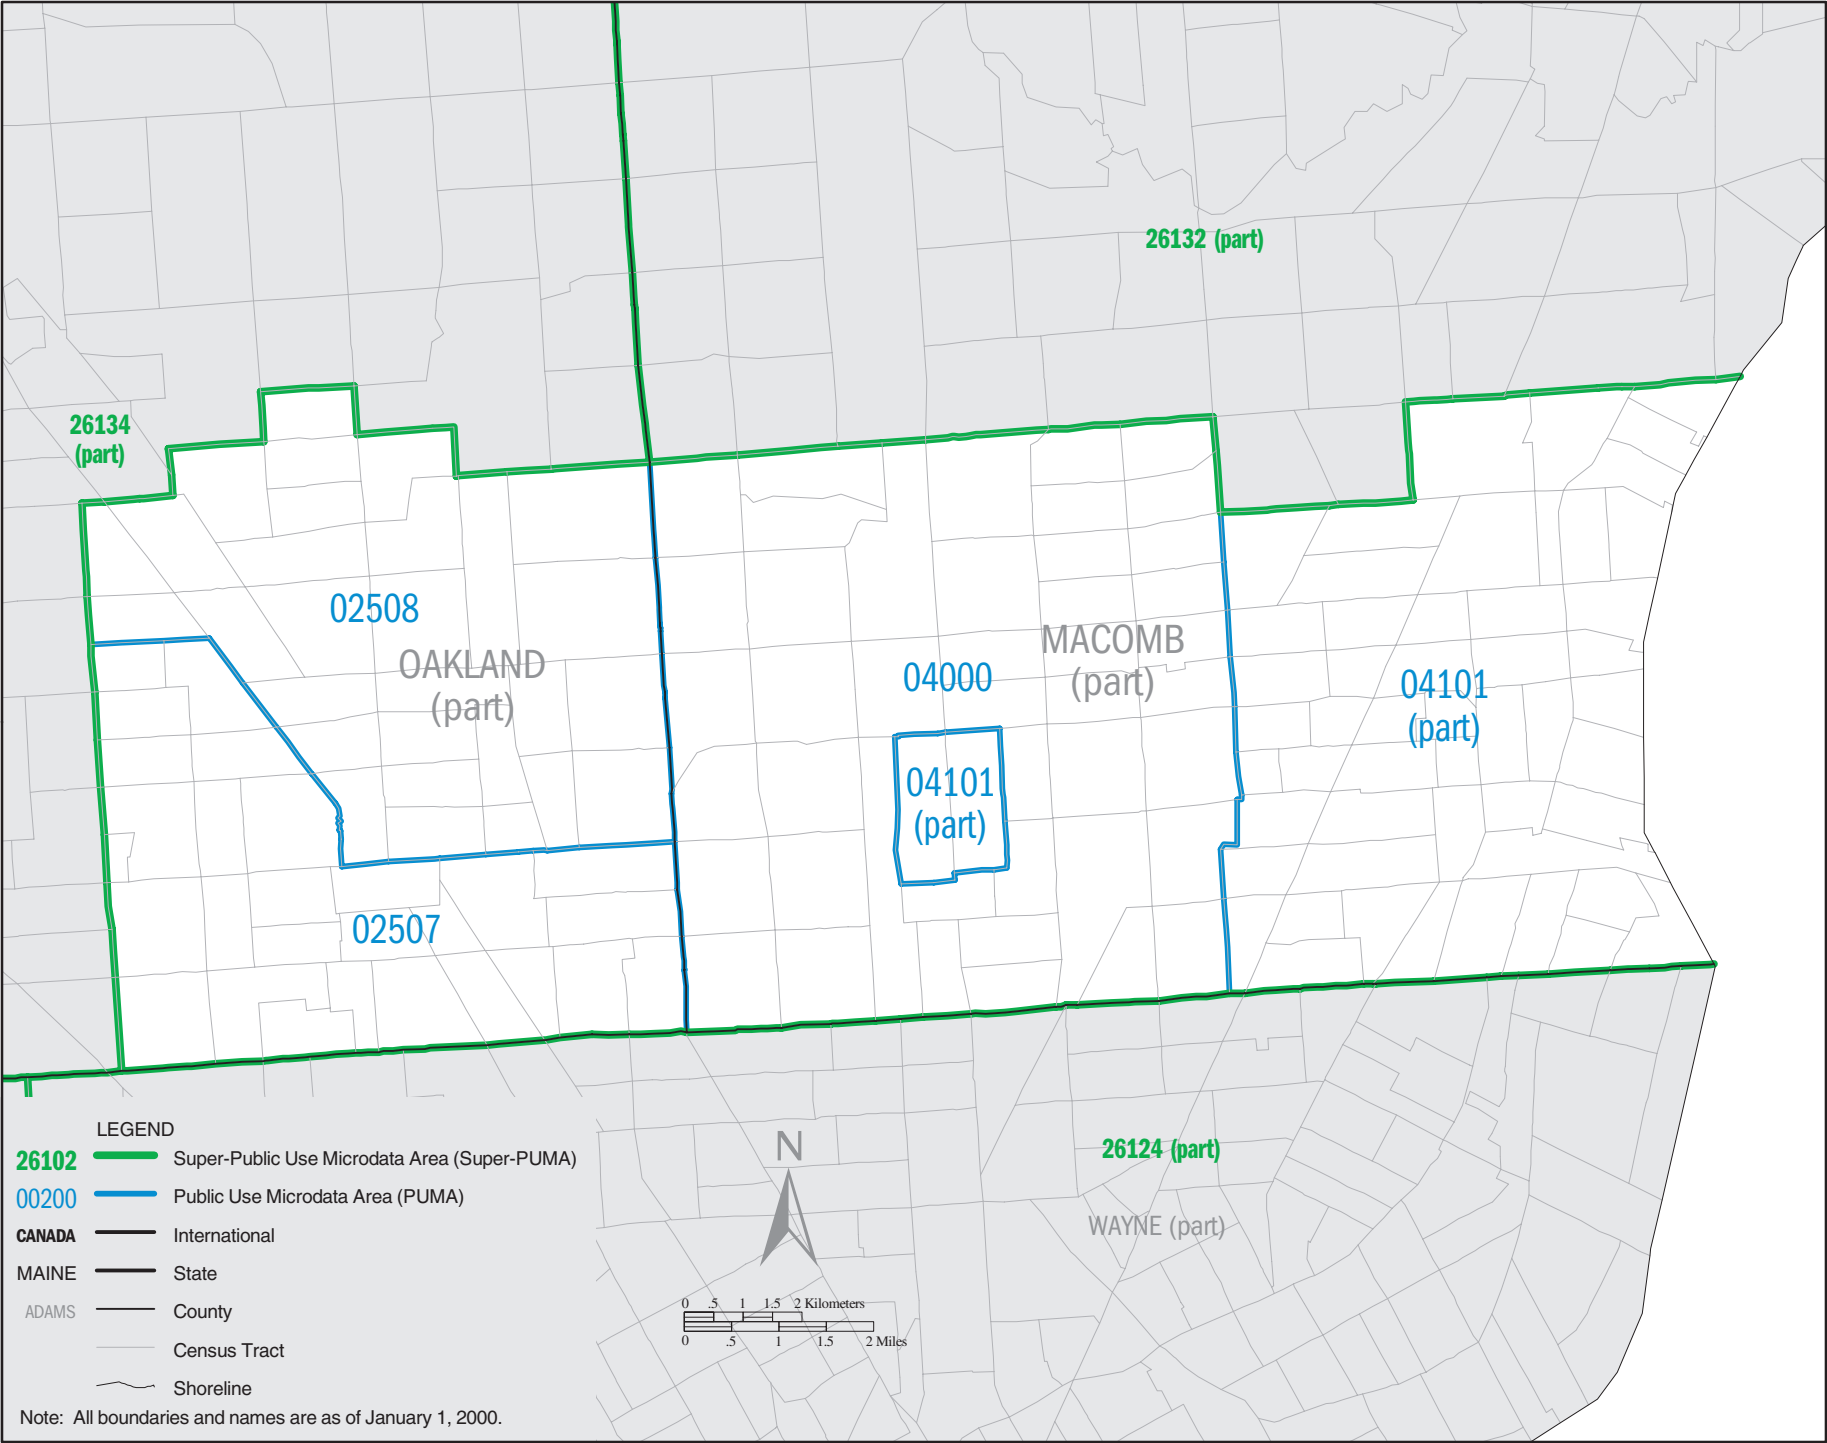

LEGEND

- 26102** Super-Public Use Microdata Area (Super-PUMA)
- 00200** Public Use Microdata Area (PUMA)
- CANADA** International
- MAINE** State
- ADAMS** County
- Census Tract
- Shoreline

Note: All boundaries and names are as of January 1, 2000.

LEGEND

- Super-Public Use Microdata Area (Super-PUMA)
- Public Use Microdata Area (PUMA)
- CANADA** — International
- MAINE** — State
- ADAMS** — County
- Census Tract
- Shoreline

Note: All boundaries and names are as of January 1, 2000.

MICHIGAN Super-PUMA 26121: Census 2000 Public Use Microdata Areas (PUMAs)

MICHIGAN Super-PUMA 26122: Census 2000 Public Use Microdata Areas (PUMAs)

MICHIGAN Super-PUMA 26123: Census 2000 Public Use Microdata Areas (PUMAs)

MICHIGAN Super-PUMA 26131: Census 2000 Public Use Microdata Areas (PUMAs)

MICHIGAN Super-PUMA 26132: Census 2000 Public Use Microdata Areas (PUMAs)

MICHIGAN Super-PUMA 26134: Census 2000 Public Use Microdata Areas (PUMAs)