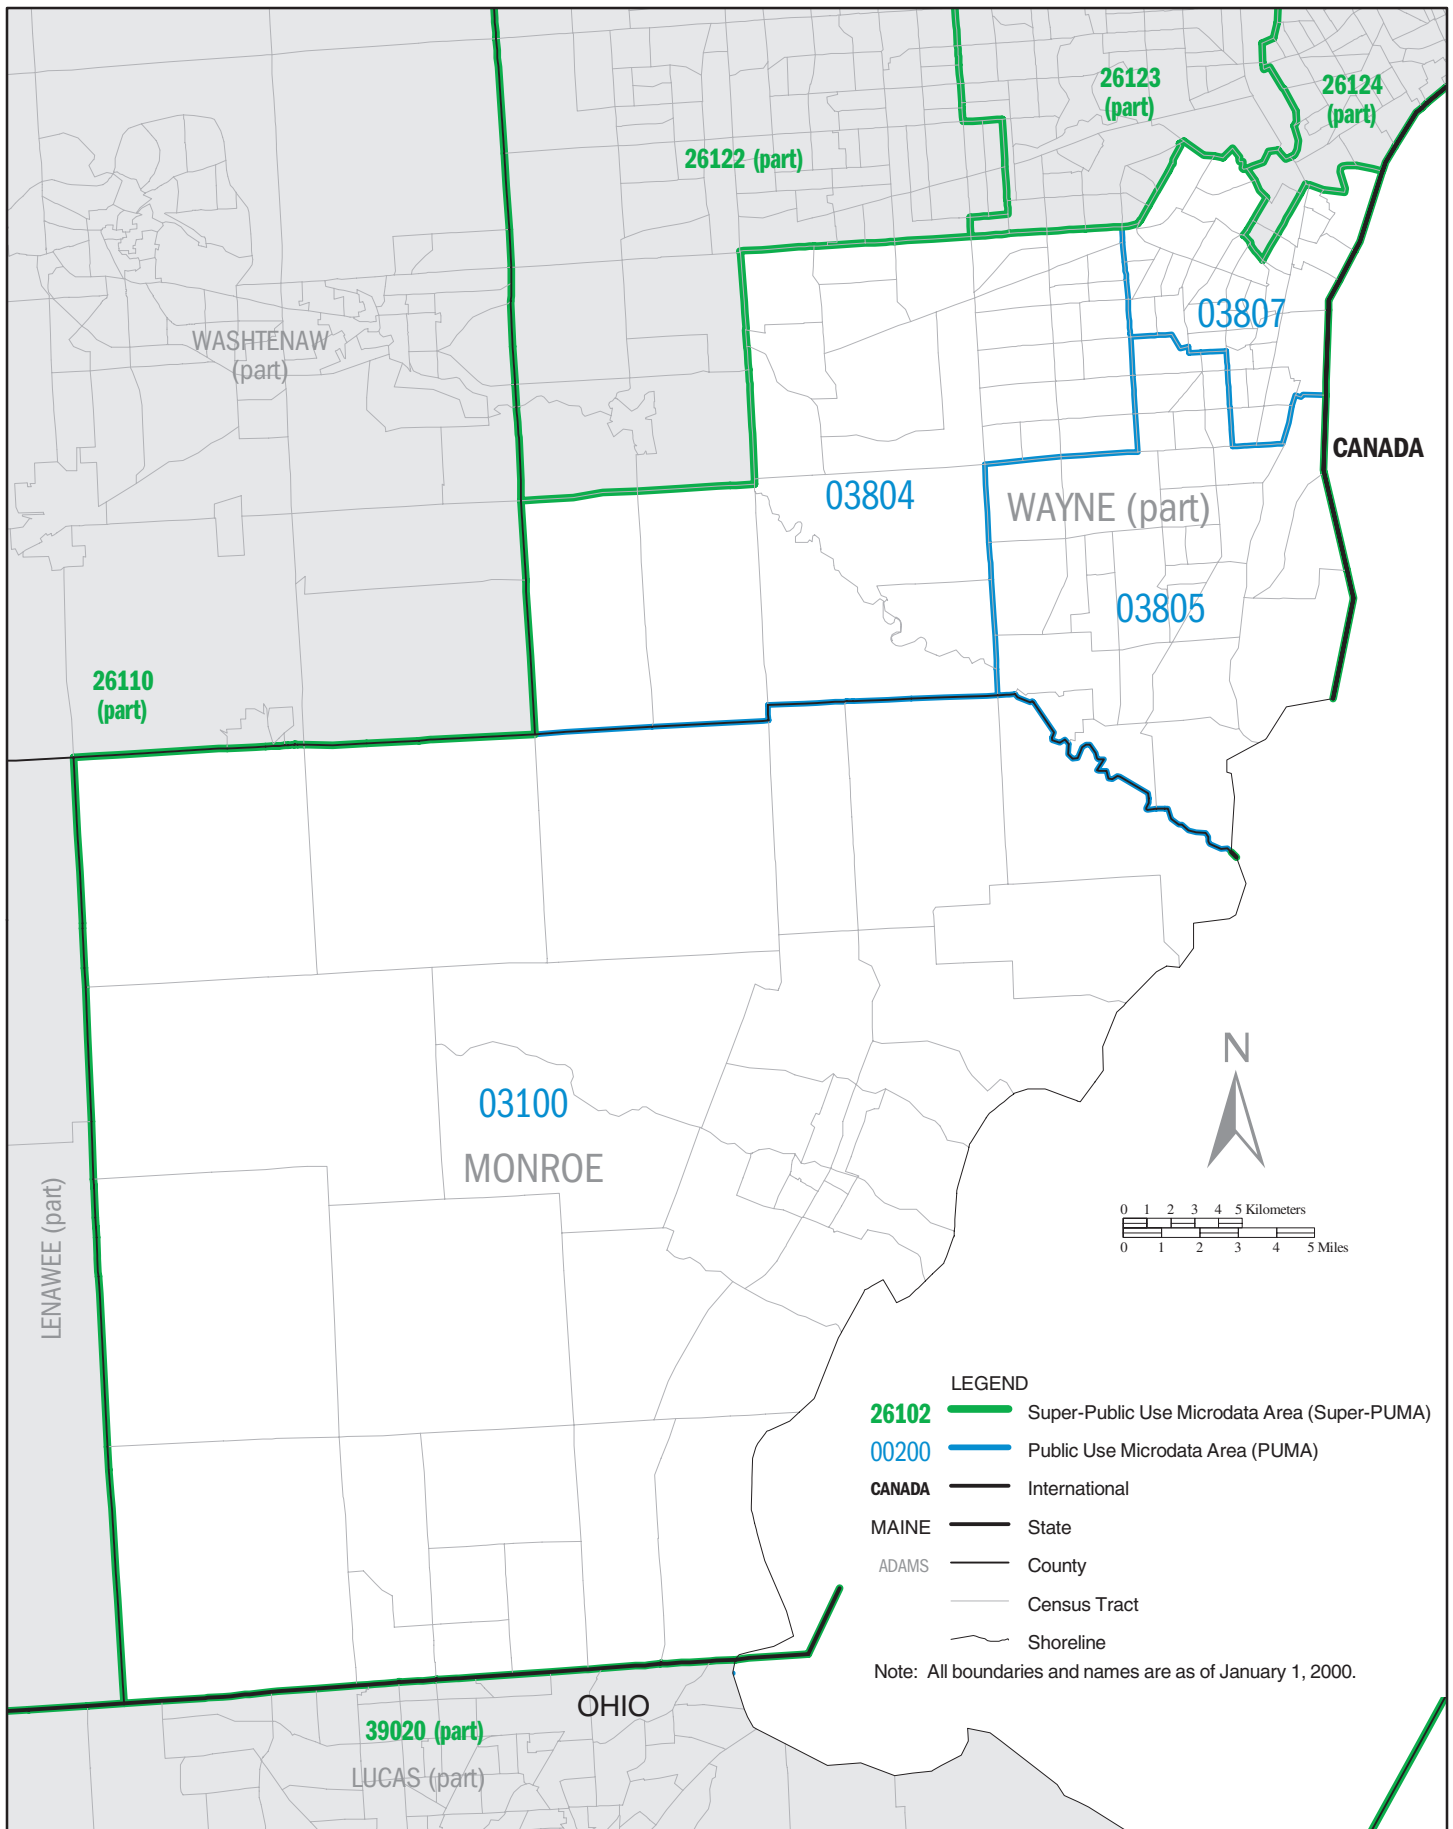

MICHIGAN – Census 2000 Super–Public Use Microdata Areas (Super–PUMAs)

MICHIGAN Super-PUMA 26020: Census 2000 Public Use Microdata Areas (PUMAs)

MICHIGAN Super-PUMA 26030: Census 2000 Public Use Microdata Areas (PUMAs)

LEGEND

- 26102** Super-Public Use Microdata Area (Super-PUMA)
- 00200** Public Use Microdata Area (PUMA)
- CANADA** International
- MAINE** State
- ADAMS** County
- Census Tract
- Shoreline

Note: All boundaries and names are as of January 1, 2000.

LEGEND

- Super-Public Use Microdata Area (Super-PUMA)
- Public Use Microdata Area (PUMA)
- CANADA** — International
- MAINE** — State
- ADAMS** — County
- Census Tract
- Shoreline

Note: All boundaries and names are as of January 1, 2000.

MICHIGAN Super-PUMA 26121: Census 2000 Public Use Microdata Areas (PUMAs)

MICHIGAN Super-PUMA 26122: Census 2000 Public Use Microdata Areas (PUMAs)

MICHIGAN Super-PUMA 26123: Census 2000 Public Use Microdata Areas (PUMAs)