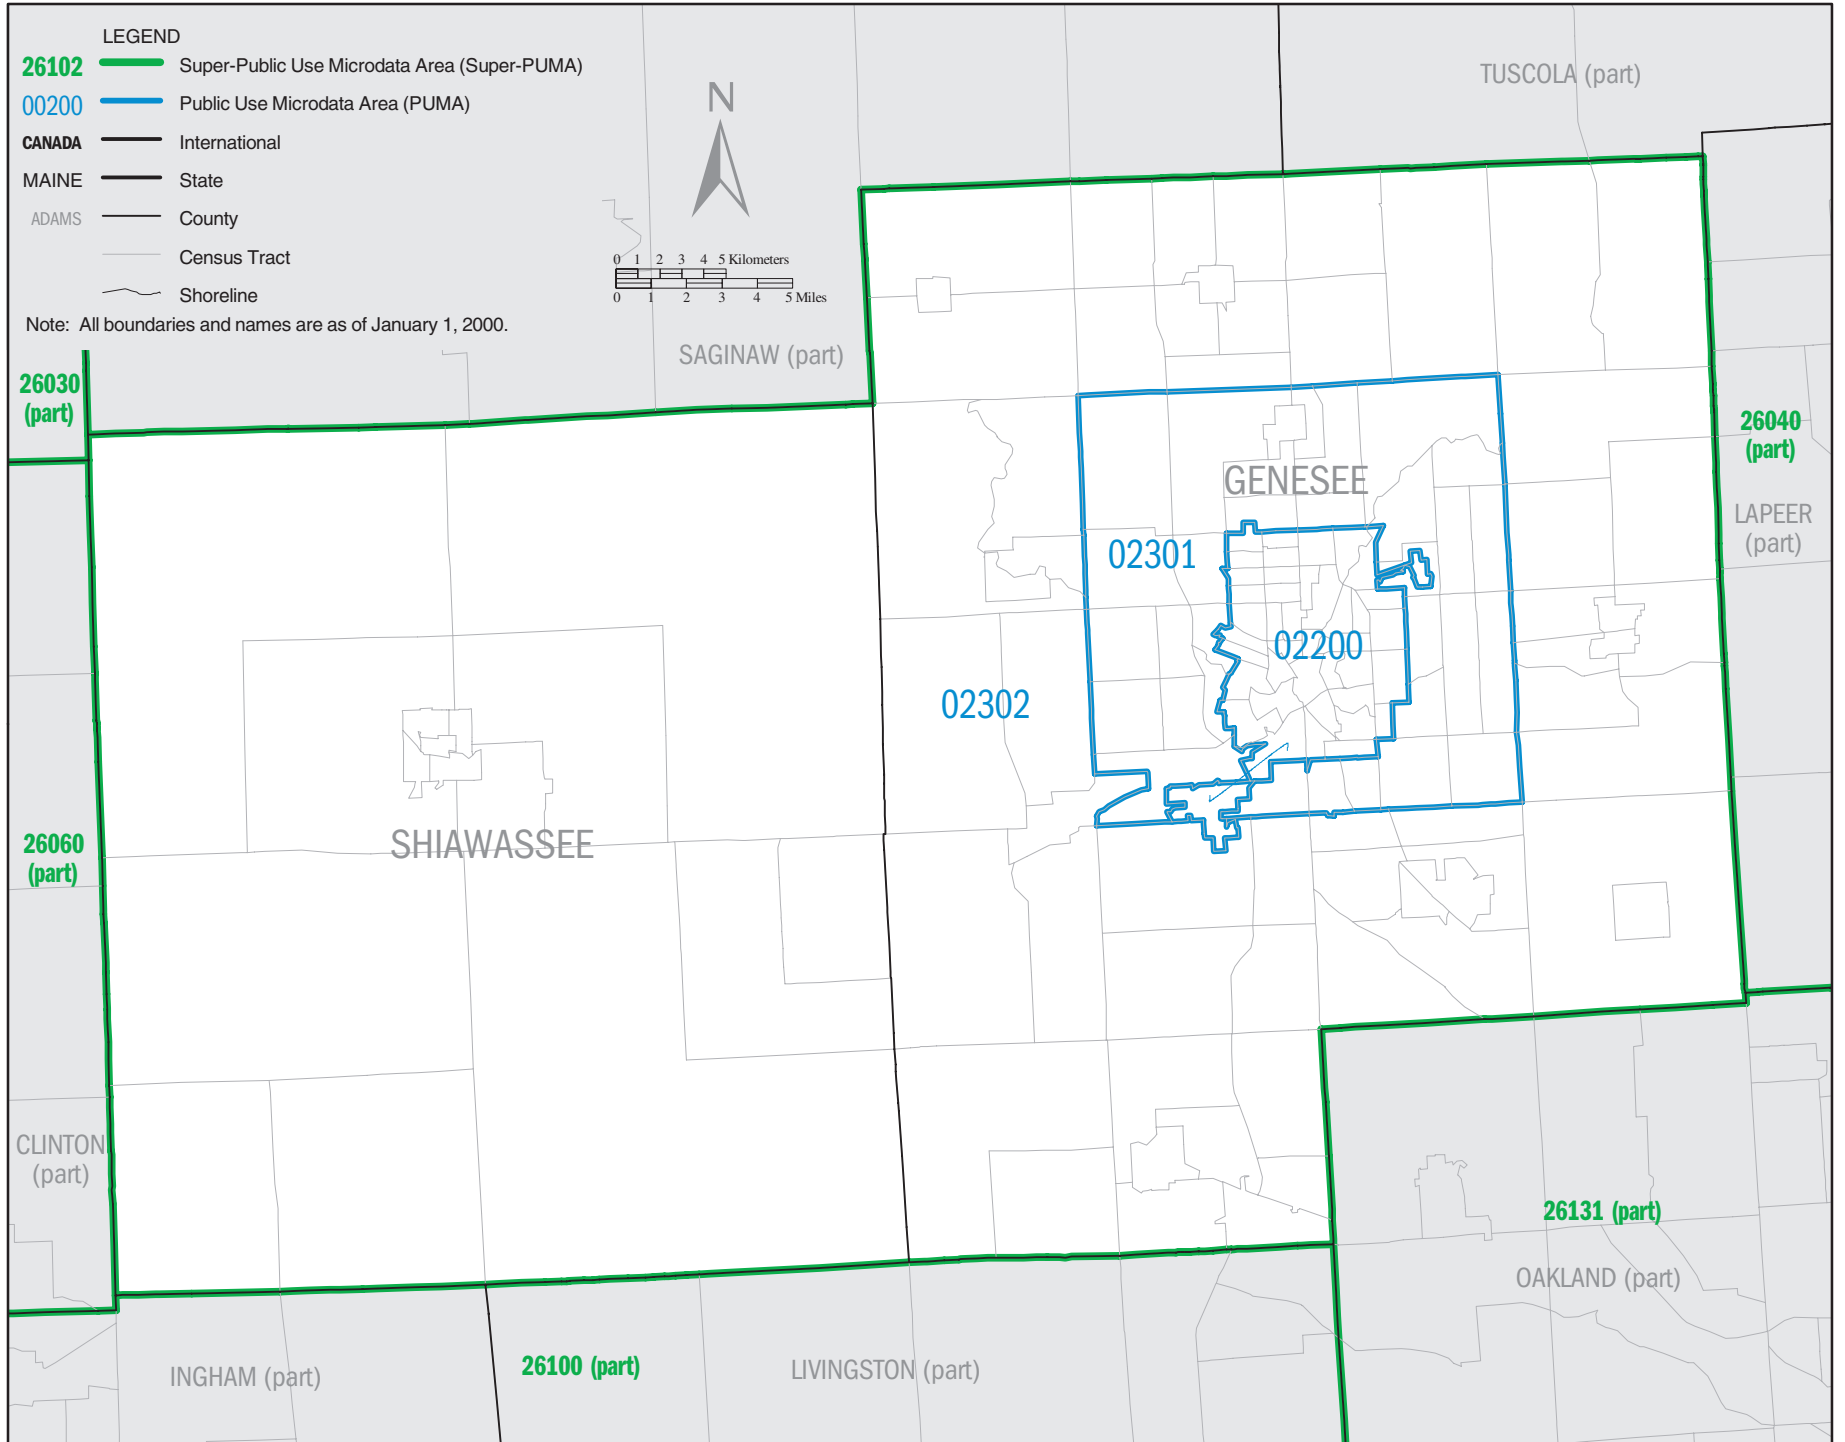

MICHIGAN – Census 2000 Super–Public Use Microdata Areas (Super–PUMAs)

MICHIGAN Super-PUMA 26020: Census 2000 Public Use Microdata Areas (PUMAs)

MICHIGAN Super-PUMA 26030: Census 2000 Public Use Microdata Areas (PUMAs)

MICHIGAN Super-PUMA 26040: Census 2000 Public Use Microdata Areas (PUMAs)

MICHIGAN Super-PUMA 26051: Census 2000 Public Use Microdata Areas (PUMAs)

MICHIGAN Super-PUMA 26052: Census 2000 Public Use Microdata Areas (PUMAs)

LEGEND

- 26102** Super-Public Use Microdata Area (Super-PUMA)
- 00200** Public Use Microdata Area (PUMA)
- CANADA** International
- MAINE** State
- ADAMS** County
- Census Tract
- Shoreline

Note: All boundaries and names are as of January 1, 2000.

LEGEND

- Super-Public Use Microdata Area (Super-PUMA)
- Public Use Microdata Area (PUMA)
- CANADA** — International
- MAINE** — State
- ADAMS** — County
- Census Tract
- Shoreline

Note: All boundaries and names are as of January 1, 2000.