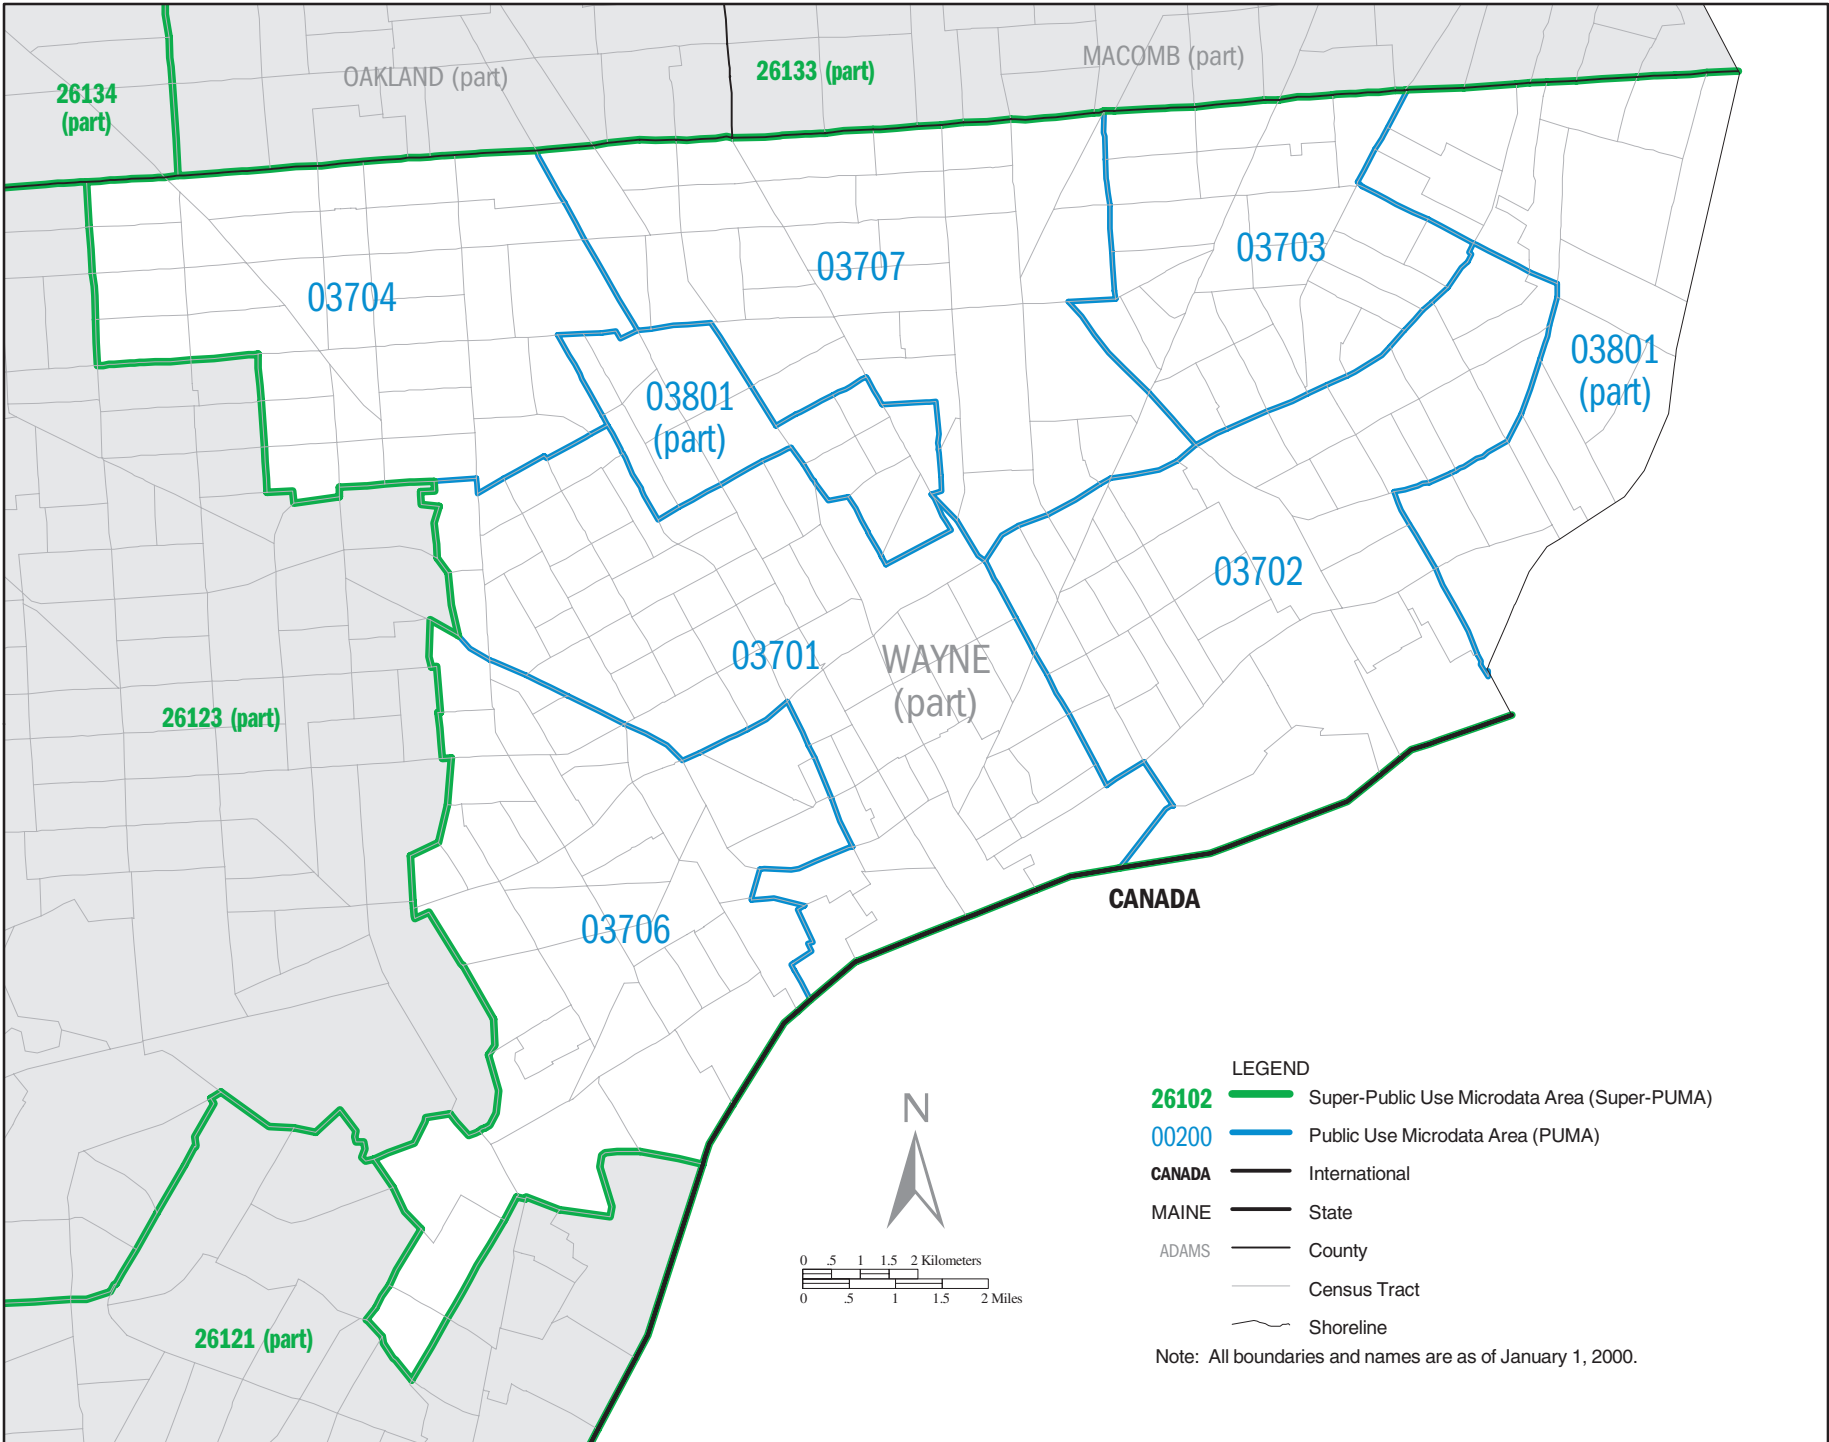

LEGEND

- 26102** Super-Public Use Microdata Area (Super-PUMA)
- 00200** Public Use Microdata Area (PUMA)
- CANADA** International
- MAINE** State
- ADAMS** County
- Census Tract
- Shoreline

Note: All boundaries and names are as of January 1, 2000.

LEGEND

- Super-Public Use Microdata Area (Super-PUMA)
- Public Use Microdata Area (PUMA)
- CANADA** — International
- MAINE** — State
- ADAMS** — County
- Census Tract
- Shoreline

Note: All boundaries and names are as of January 1, 2000.

MICHIGAN Super-PUMA 26121: Census 2000 Public Use Microdata Areas (PUMAs)

MICHIGAN Super-PUMA 26122: Census 2000 Public Use Microdata Areas (PUMAs)

MICHIGAN Super-PUMA 26123: Census 2000 Public Use Microdata Areas (PUMAs)

MICHIGAN Super-PUMA 26131: Census 2000 Public Use Microdata Areas (PUMAs)

MICHIGAN Super-PUMA 26132: Census 2000 Public Use Microdata Areas (PUMAs)

MICHIGAN Super-PUMA 26134: Census 2000 Public Use Microdata Areas (PUMAs)