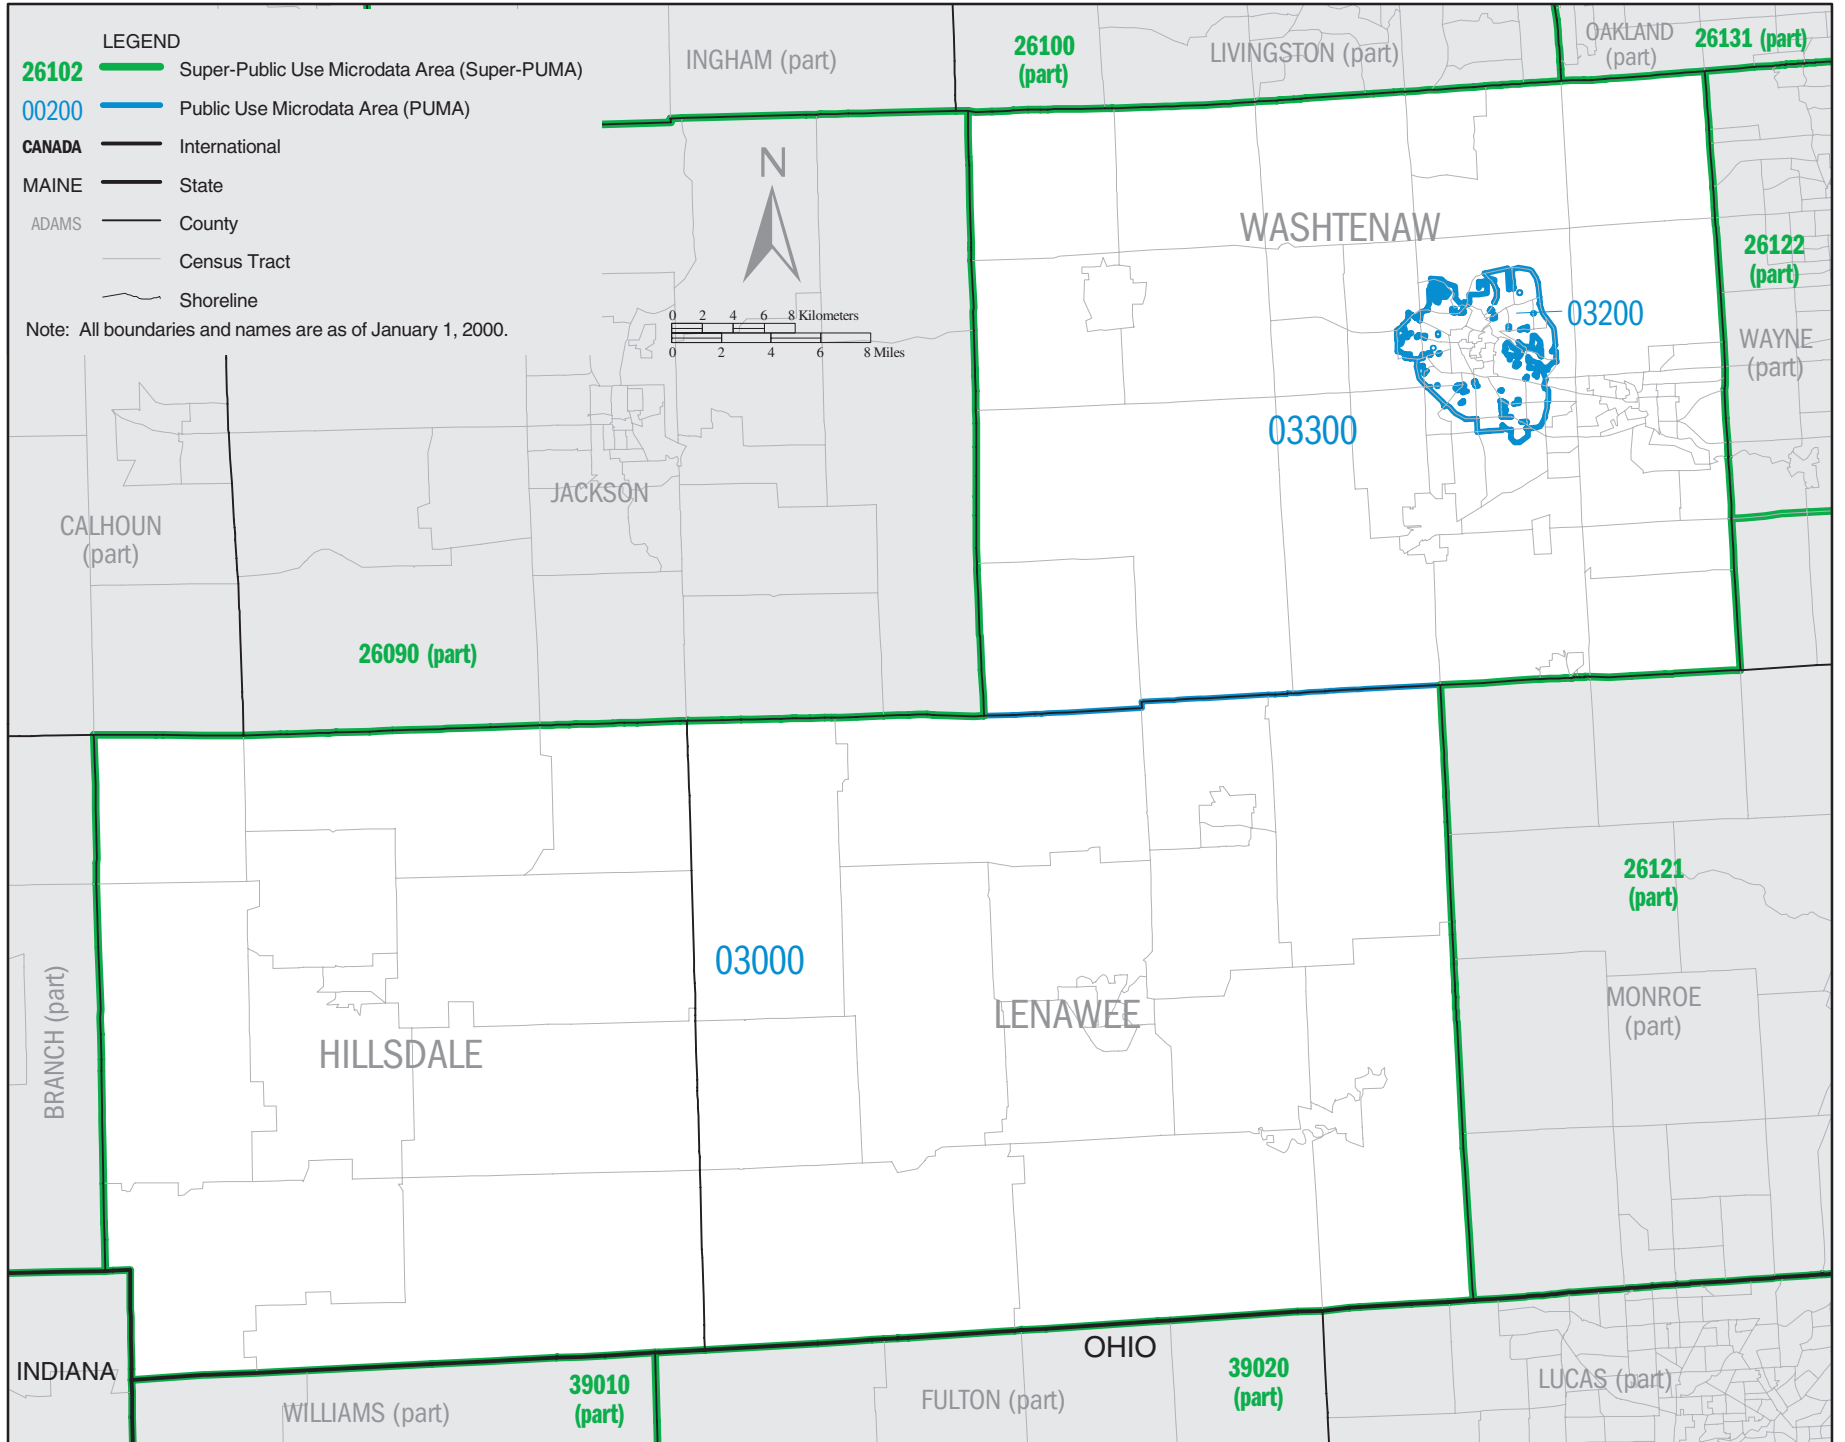

MICHIGAN – Census 2000 Super–Public Use Microdata Areas (Super–PUMAs)

MICHIGAN Super-PUMA 26020: Census 2000 Public Use Microdata Areas (PUMAs)

MICHIGAN Super-PUMA 26030: Census 2000 Public Use Microdata Areas (PUMAs)

MICHIGAN Super-PUMA 26040: Census 2000 Public Use Microdata Areas (PUMAs)

MICHIGAN Super-PUMA 26051: Census 2000 Public Use Microdata Areas (PUMAs)

MICHIGAN Super-PUMA 26052: Census 2000 Public Use Microdata Areas (PUMAs)

LEGEND

- 26102** Super-Public Use Microdata Area (Super-PUMA)
- 00200** Public Use Microdata Area (PUMA)
- CANADA** International
- MAINE** State
- ADAMS** County
- Census Tract
- Shoreline

Note: All boundaries and names are as of January 1, 2000.

LEGEND

- Super-Public Use Microdata Area (Super-PUMA)
- Public Use Microdata Area (PUMA)
- CANADA** — International
- MAINE** — State
- ADAMS** — County
- Census Tract
- Shoreline

Note: All boundaries and names are as of January 1, 2000.