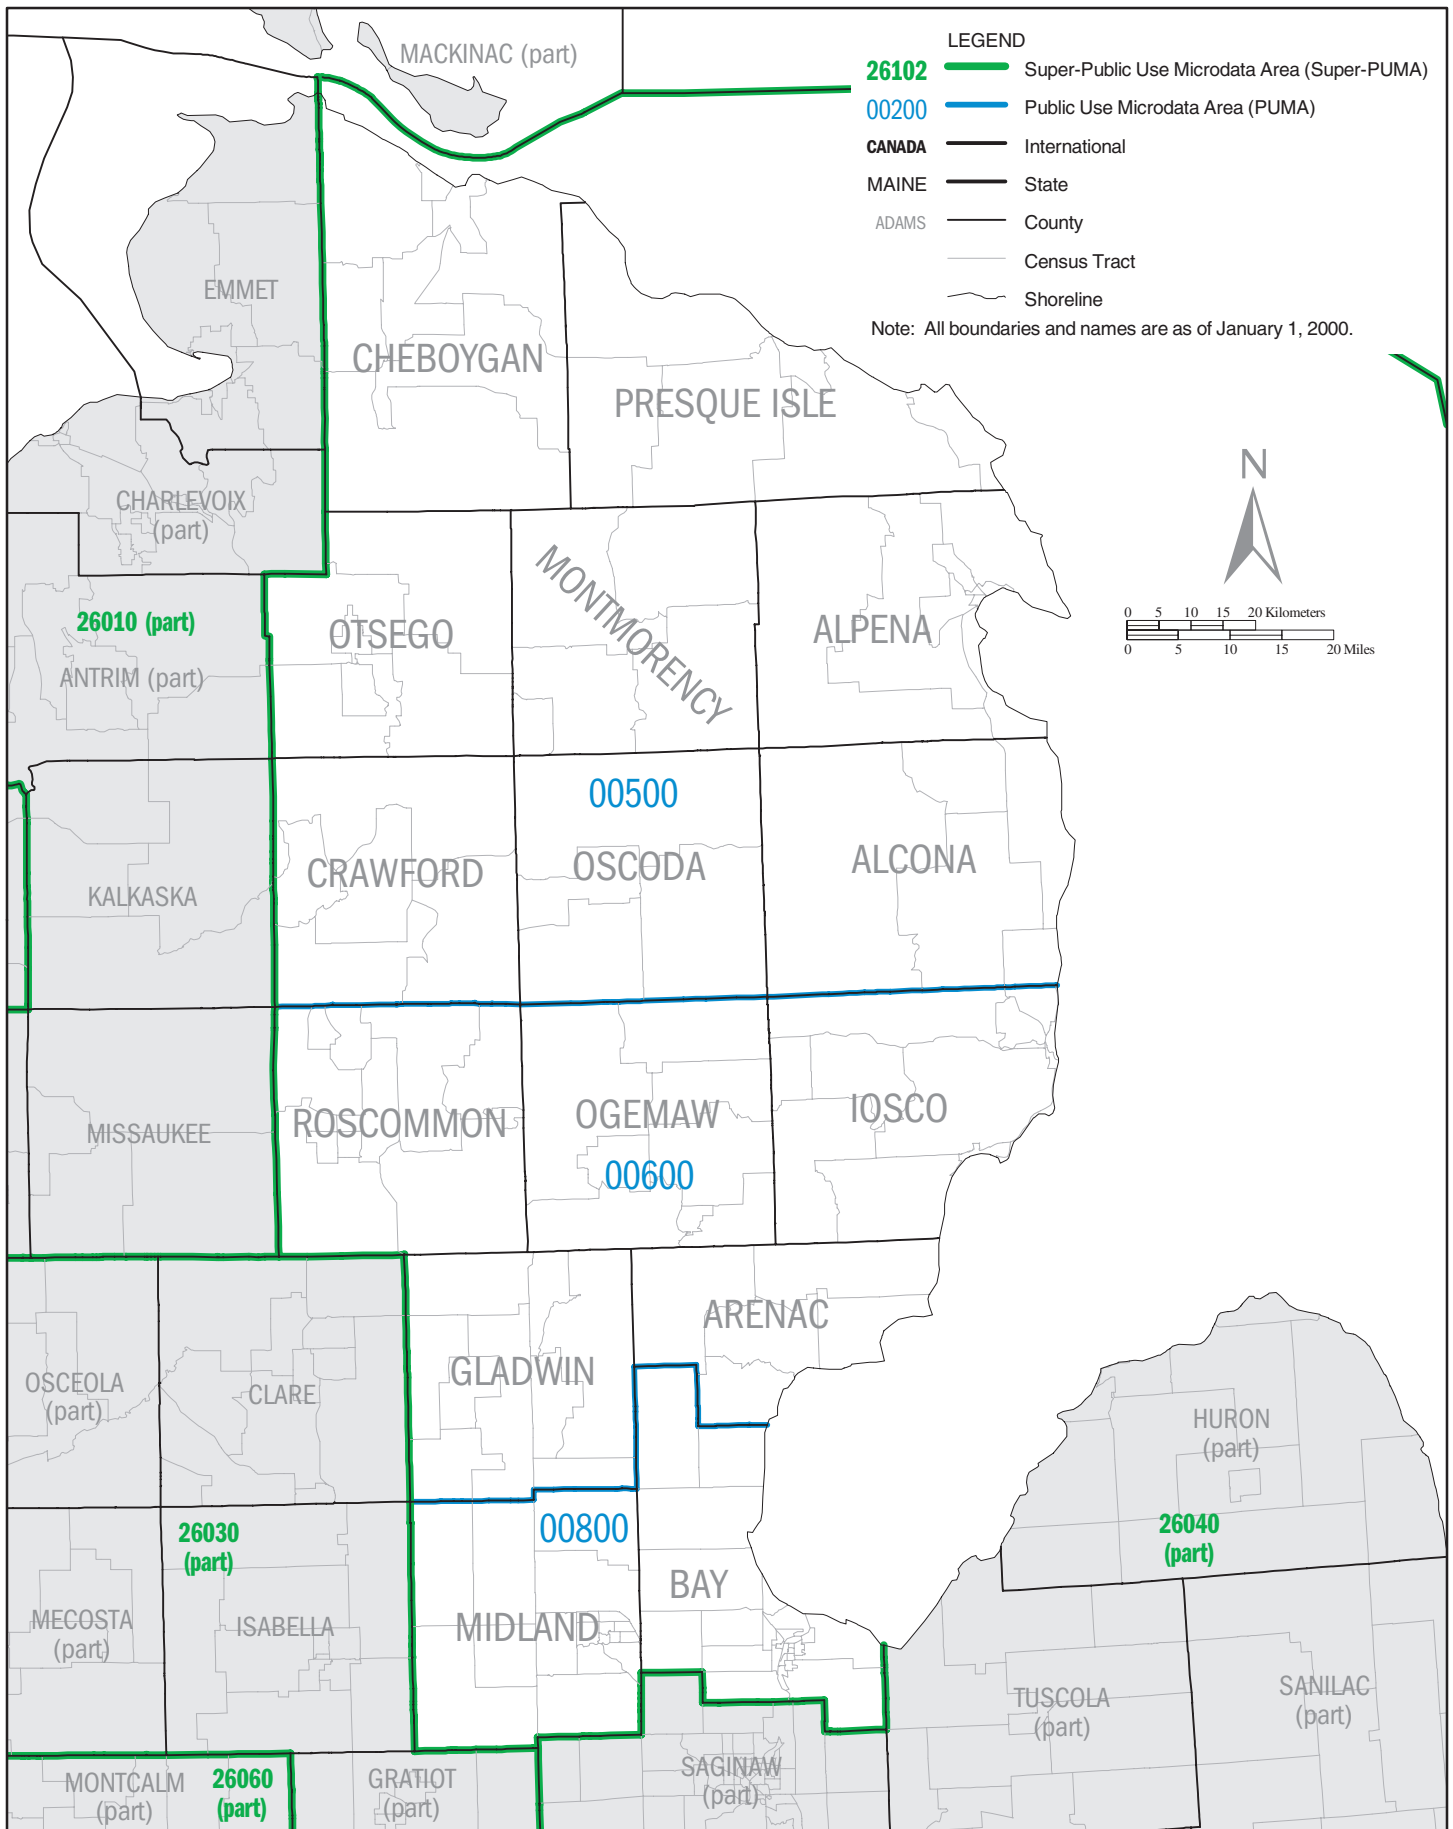

MICHIGAN – Census 2000 Super–Public Use Microdata Areas (Super–PUMAs)

MICHIGAN Super-PUMA 26020: Census 2000 Public Use Microdata Areas (PUMAs)

MICHIGAN Super-PUMA 26030: Census 2000 Public Use Microdata Areas (PUMAs)

MICHIGAN Super-PUMA 26040: Census 2000 Public Use Microdata Areas (PUMAs)

MICHIGAN Super-PUMA 26051: Census 2000 Public Use Microdata Areas (PUMAs)

MICHIGAN Super-PUMA 26052: Census 2000 Public Use Microdata Areas (PUMAs)

LEGEND

- 26102** Super-Public Use Microdata Area (Super-PUMA)
- 00200** Public Use Microdata Area (PUMA)
- CANADA** International
- MAINE** State
- ADAMS** County
- Census Tract
- Shoreline

Note: All boundaries and names are as of January 1, 2000.

LEGEND

- Super-Public Use Microdata Area (Super-PUMA)
- Public Use Microdata Area (PUMA)
- CANADA** — International
- MAINE** — State
- ADAMS** — County
- Census Tract
- Shoreline

Note: All boundaries and names are as of January 1, 2000.