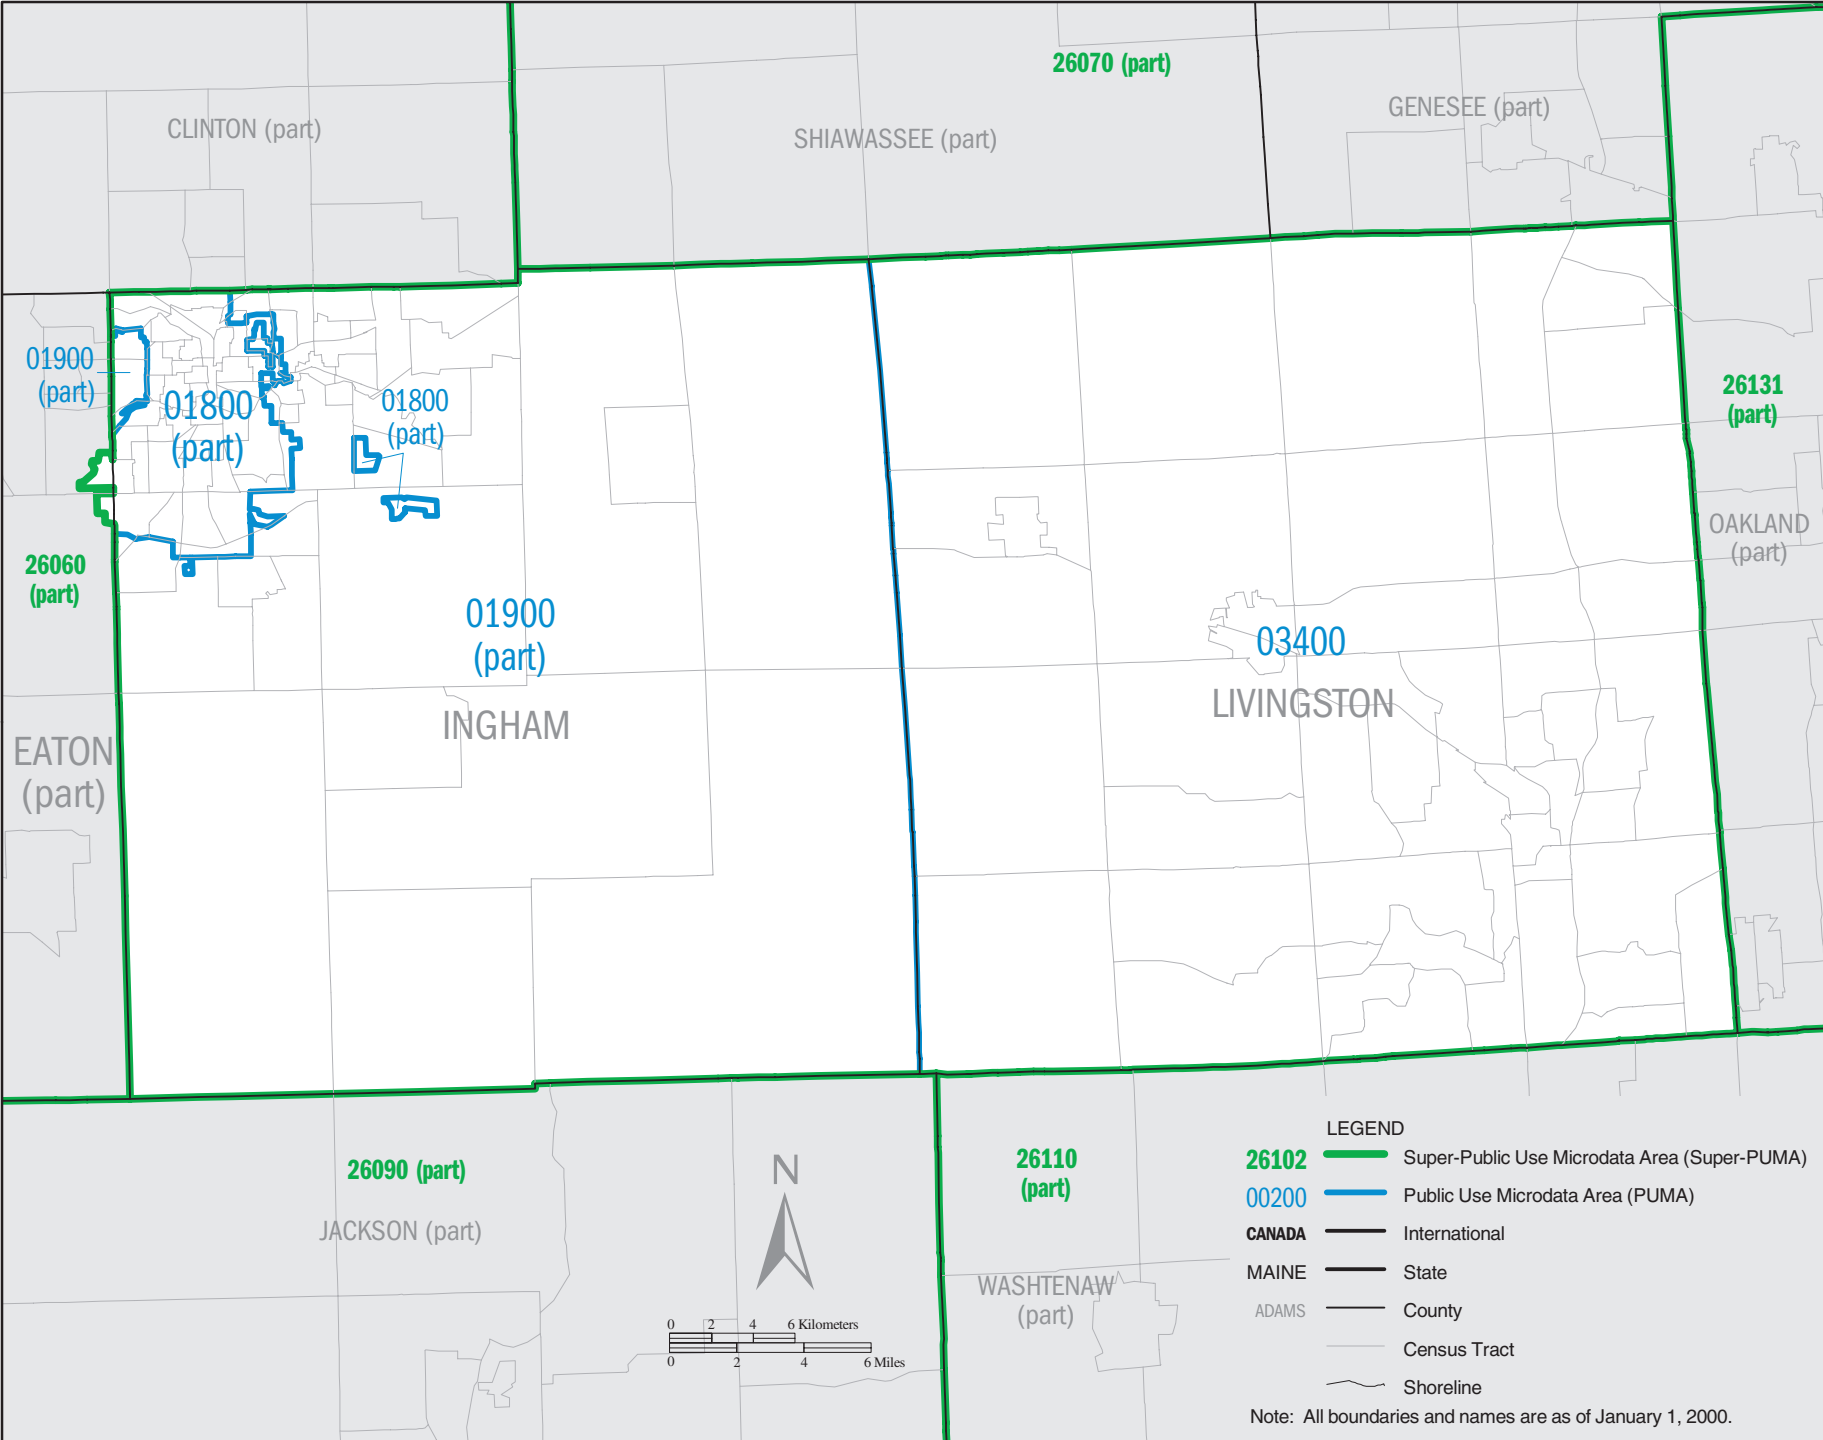

MICHIGAN – Census 2000 Super–Public Use Microdata Areas (Super–PUMAs)

MICHIGAN Super-PUMA 26020: Census 2000 Public Use Microdata Areas (PUMAs)

MICHIGAN Super-PUMA 26030: Census 2000 Public Use Microdata Areas (PUMAs)

MICHIGAN Super-PUMA 26040: Census 2000 Public Use Microdata Areas (PUMAs)

MICHIGAN Super-PUMA 26051: Census 2000 Public Use Microdata Areas (PUMAs)

MICHIGAN Super-PUMA 26052: Census 2000 Public Use Microdata Areas (PUMAs)

LEGEND

- 26102** Super-Public Use Microdata Area (Super-PUMA)
- 00200** Public Use Microdata Area (PUMA)
- CANADA** International
- MAINE** State
- ADAMS** County
- Census Tract
- Shoreline

Note: All boundaries and names are as of January 1, 2000.

LEGEND

- Super-Public Use Microdata Area (Super-PUMA)
- Public Use Microdata Area (PUMA)
- CANADA** — International
- MAINE** — State
- ADAMS** — County
- Census Tract
- Shoreline

Note: All boundaries and names are as of January 1, 2000.