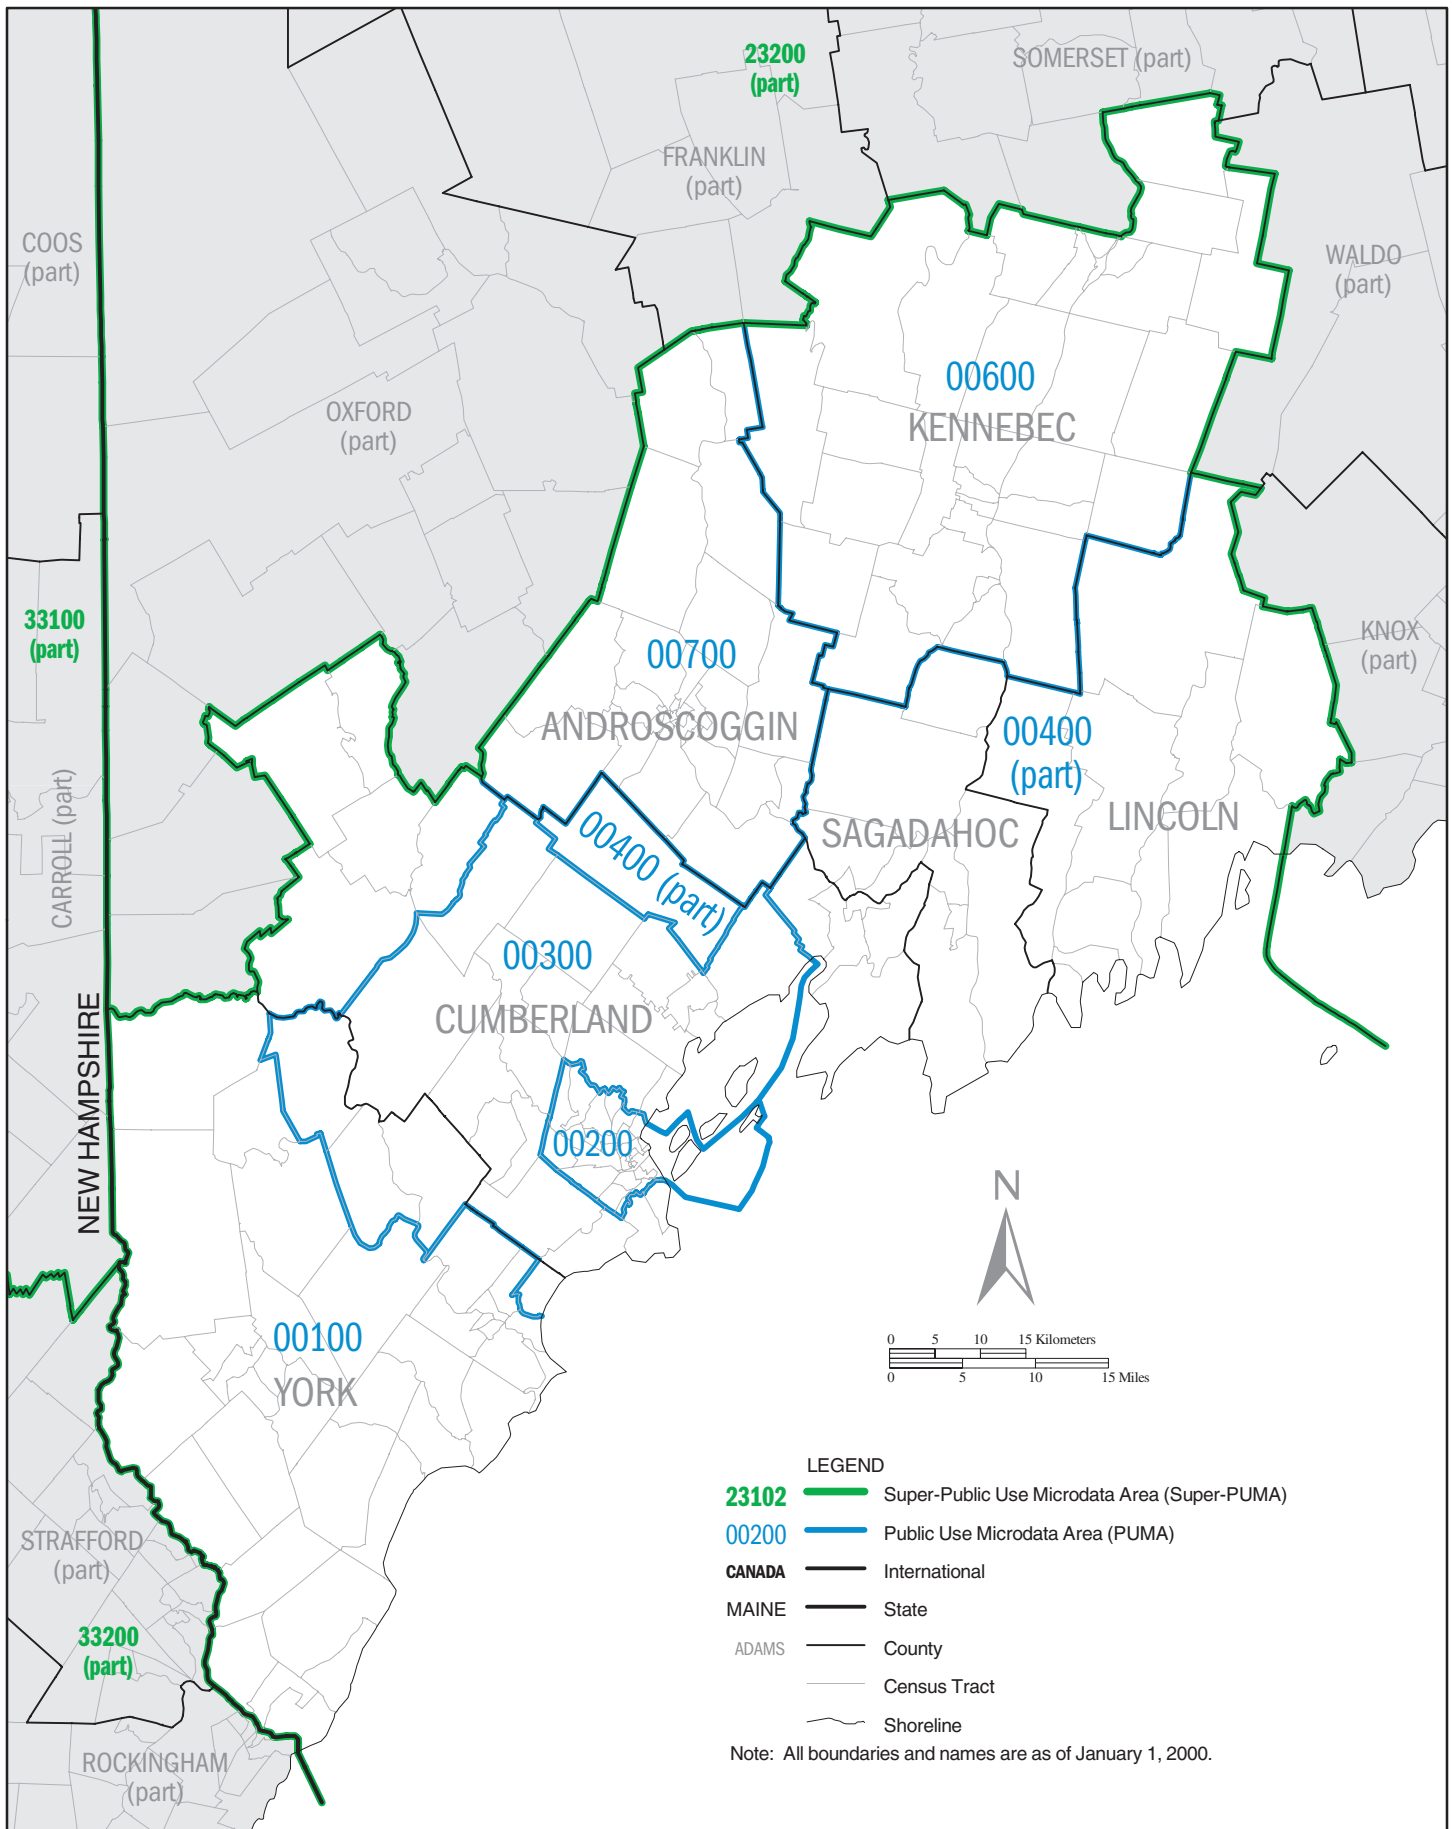

# MAINE – Census 2000 Super-Public Use Microdata Areas (Super-PUMAs)

**MAINE Super-PUMA 23100: Census 2000 Public Use Microdata Areas (PUMAs)**

# MAINE Super-PUMA 23200: Census 2000 Public Use Microdata Areas (PUMAs)