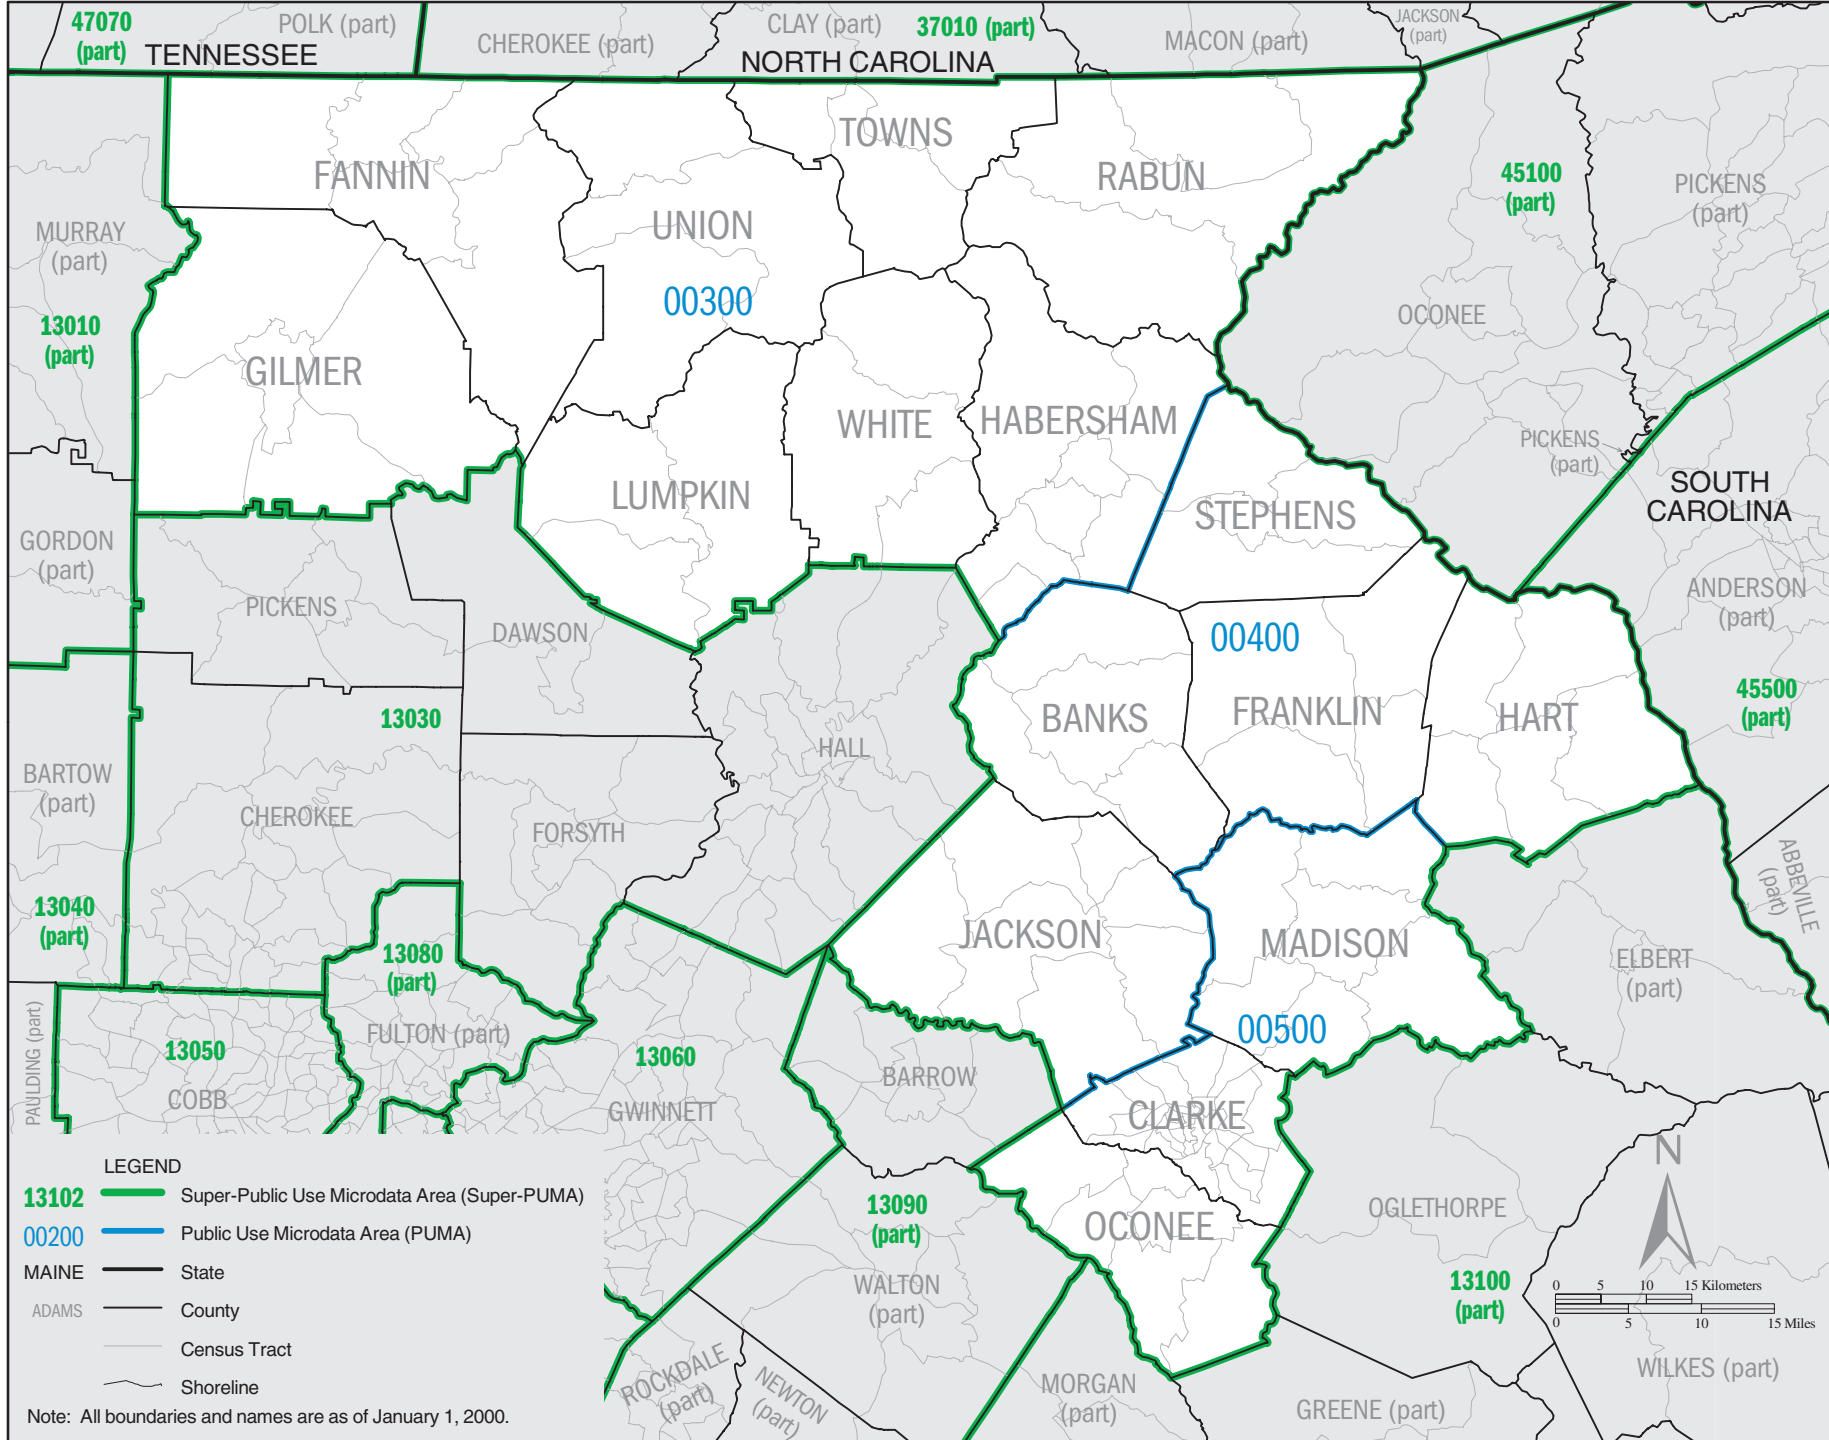

GEORGIA – Census 2000 Super–Public Use Microdata Areas (Super-PUMAs)

GEORGIA Super-PUMA 13010: Census 2000 Public Use Microdata Areas (PUMAs)

LEGEND

- 13102** Super-Public Use Microdata Area (Super-PUMA)
- 00200** Public Use Microdata Area (PUMA)
- MAINE** State
- ADAMS** County
- Census Tract
- Shoreline

Note: All boundaries and names are as of January 1, 2000.

GEORGIA Super-PUMA 13040: Census 2000 Public Use Microdata Areas (PUMAs)

GEORGIA Super-PUMA 13050: Census 2000 Public Use Microdata Areas (PUMAs)