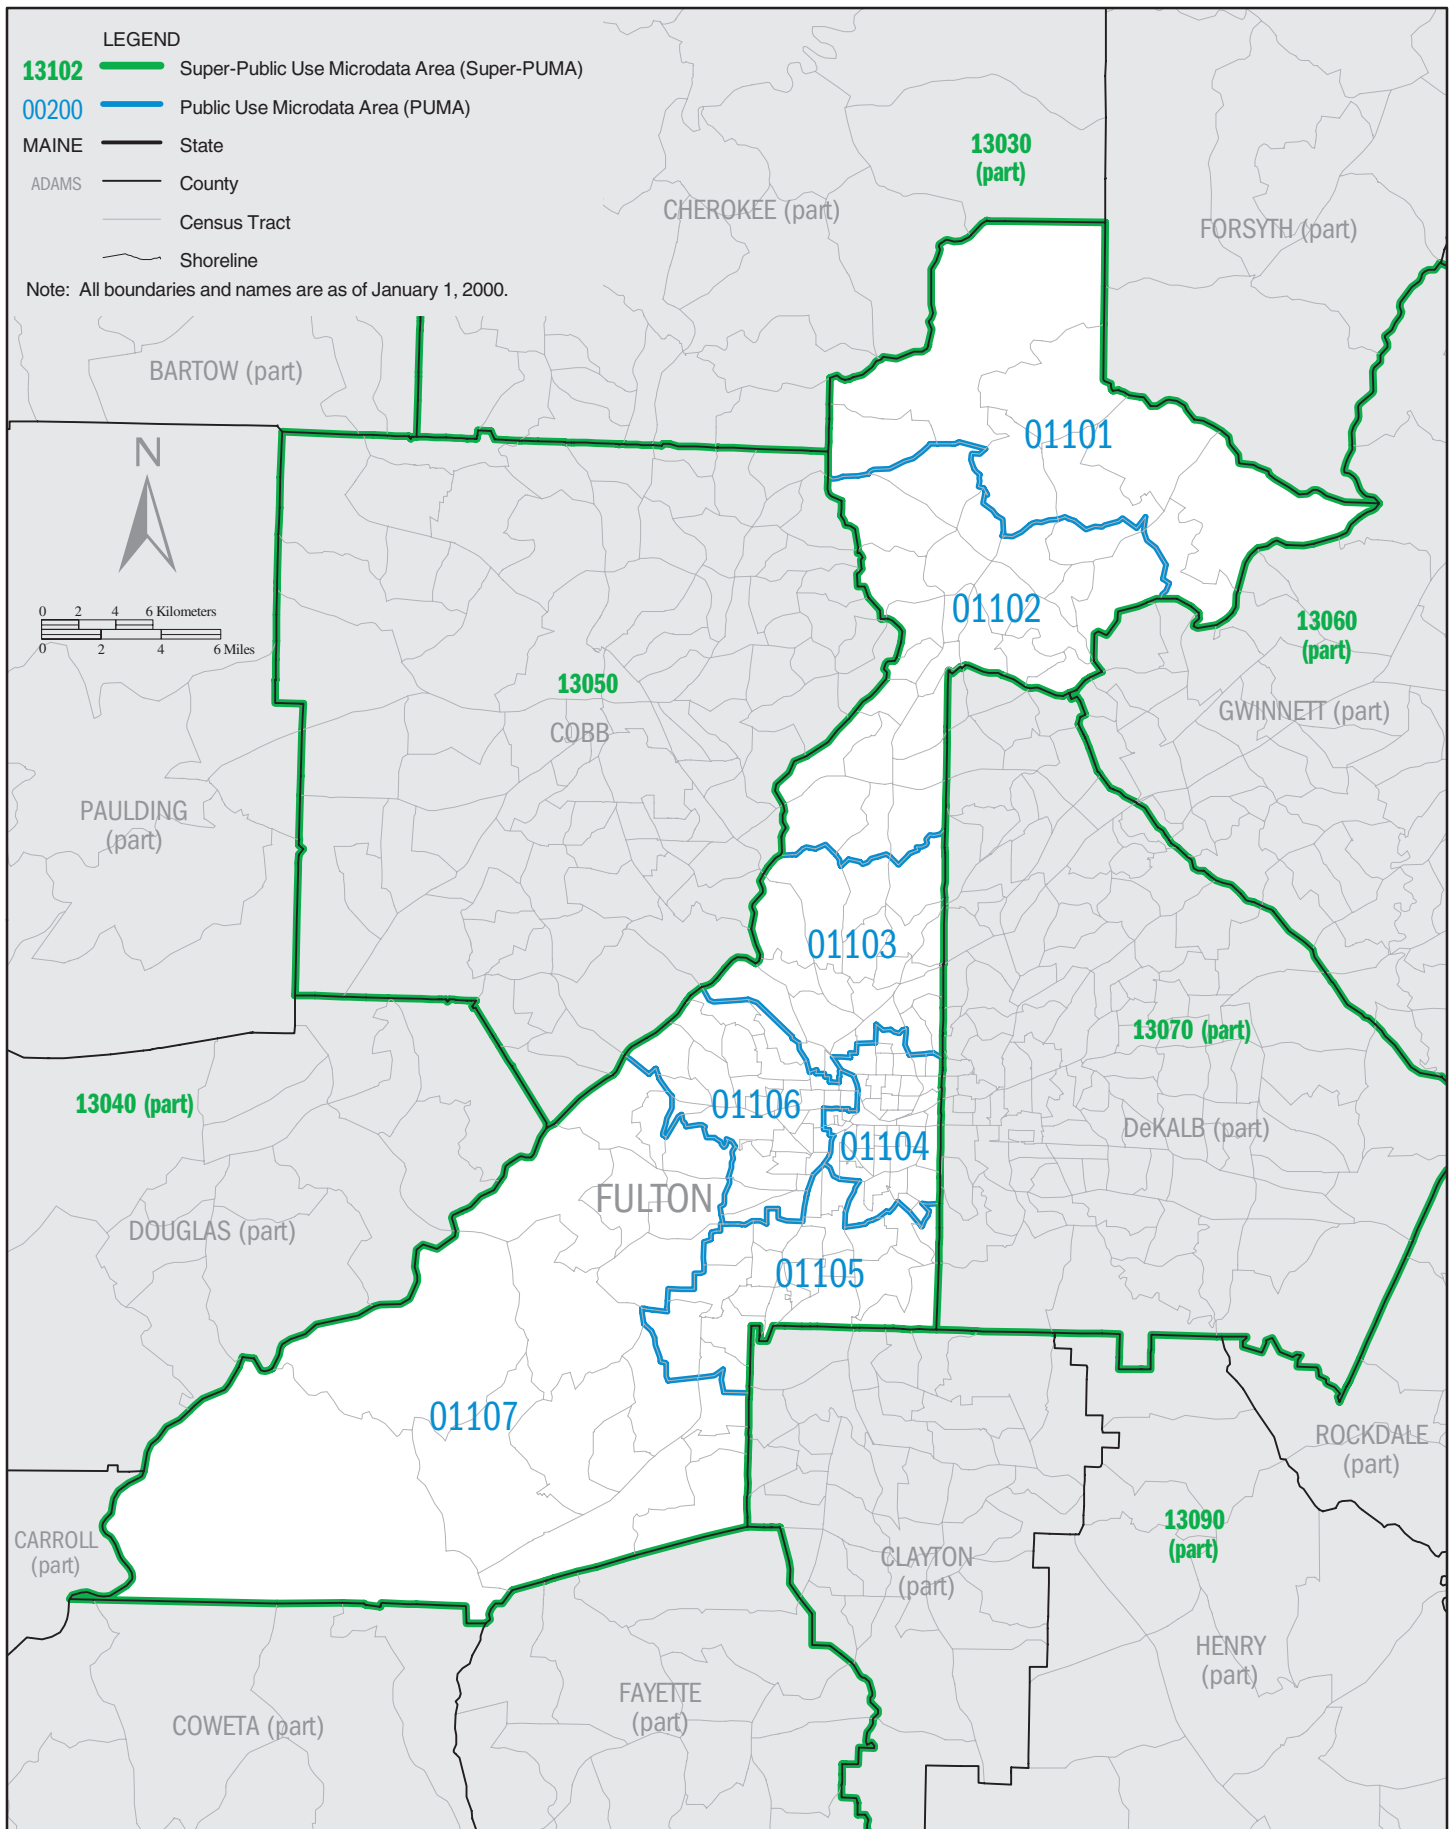

GEORGIA – Census 2000 Super–Public Use Microdata Areas (Super-PUMAs)

GEORGIA Super-PUMA 13010: Census 2000 Public Use Microdata Areas (PUMAs)

LEGEND

- 13102** Super-Public Use Microdata Area (Super-PUMA)
- 00200** Public Use Microdata Area (PUMA)
- MAINE** State
- ADAMS** County
- Census Tract
- Shoreline

Note: All boundaries and names are as of January 1, 2000.

GEORGIA Super-PUMA 13040: Census 2000 Public Use Microdata Areas (PUMAs)

GEORGIA Super-PUMA 13050: Census 2000 Public Use Microdata Areas (PUMAs)

GEORGIA Super-PUMA 13060: Census 2000 Public Use Microdata Areas (PUMAs)

GEORGIA Super-PUMA 13070: Census 2000 Public Use Microdata Areas (PUMAs)

GEORGIA Super-PUMA 13080: Census 2000 Public Use Microdata Areas (PUMAs)

GEORGIA Super-PUMA 13090: Census 2000 Public Use Microdata Areas (PUMAs)

GEORGIA Super-PUMA 13110: Census 2000 Public Use Microdata Areas (PUMAs)

GEORGIA Super-PUMA 13120: Census 2000 Public Use Microdata Areas (PUMAs)