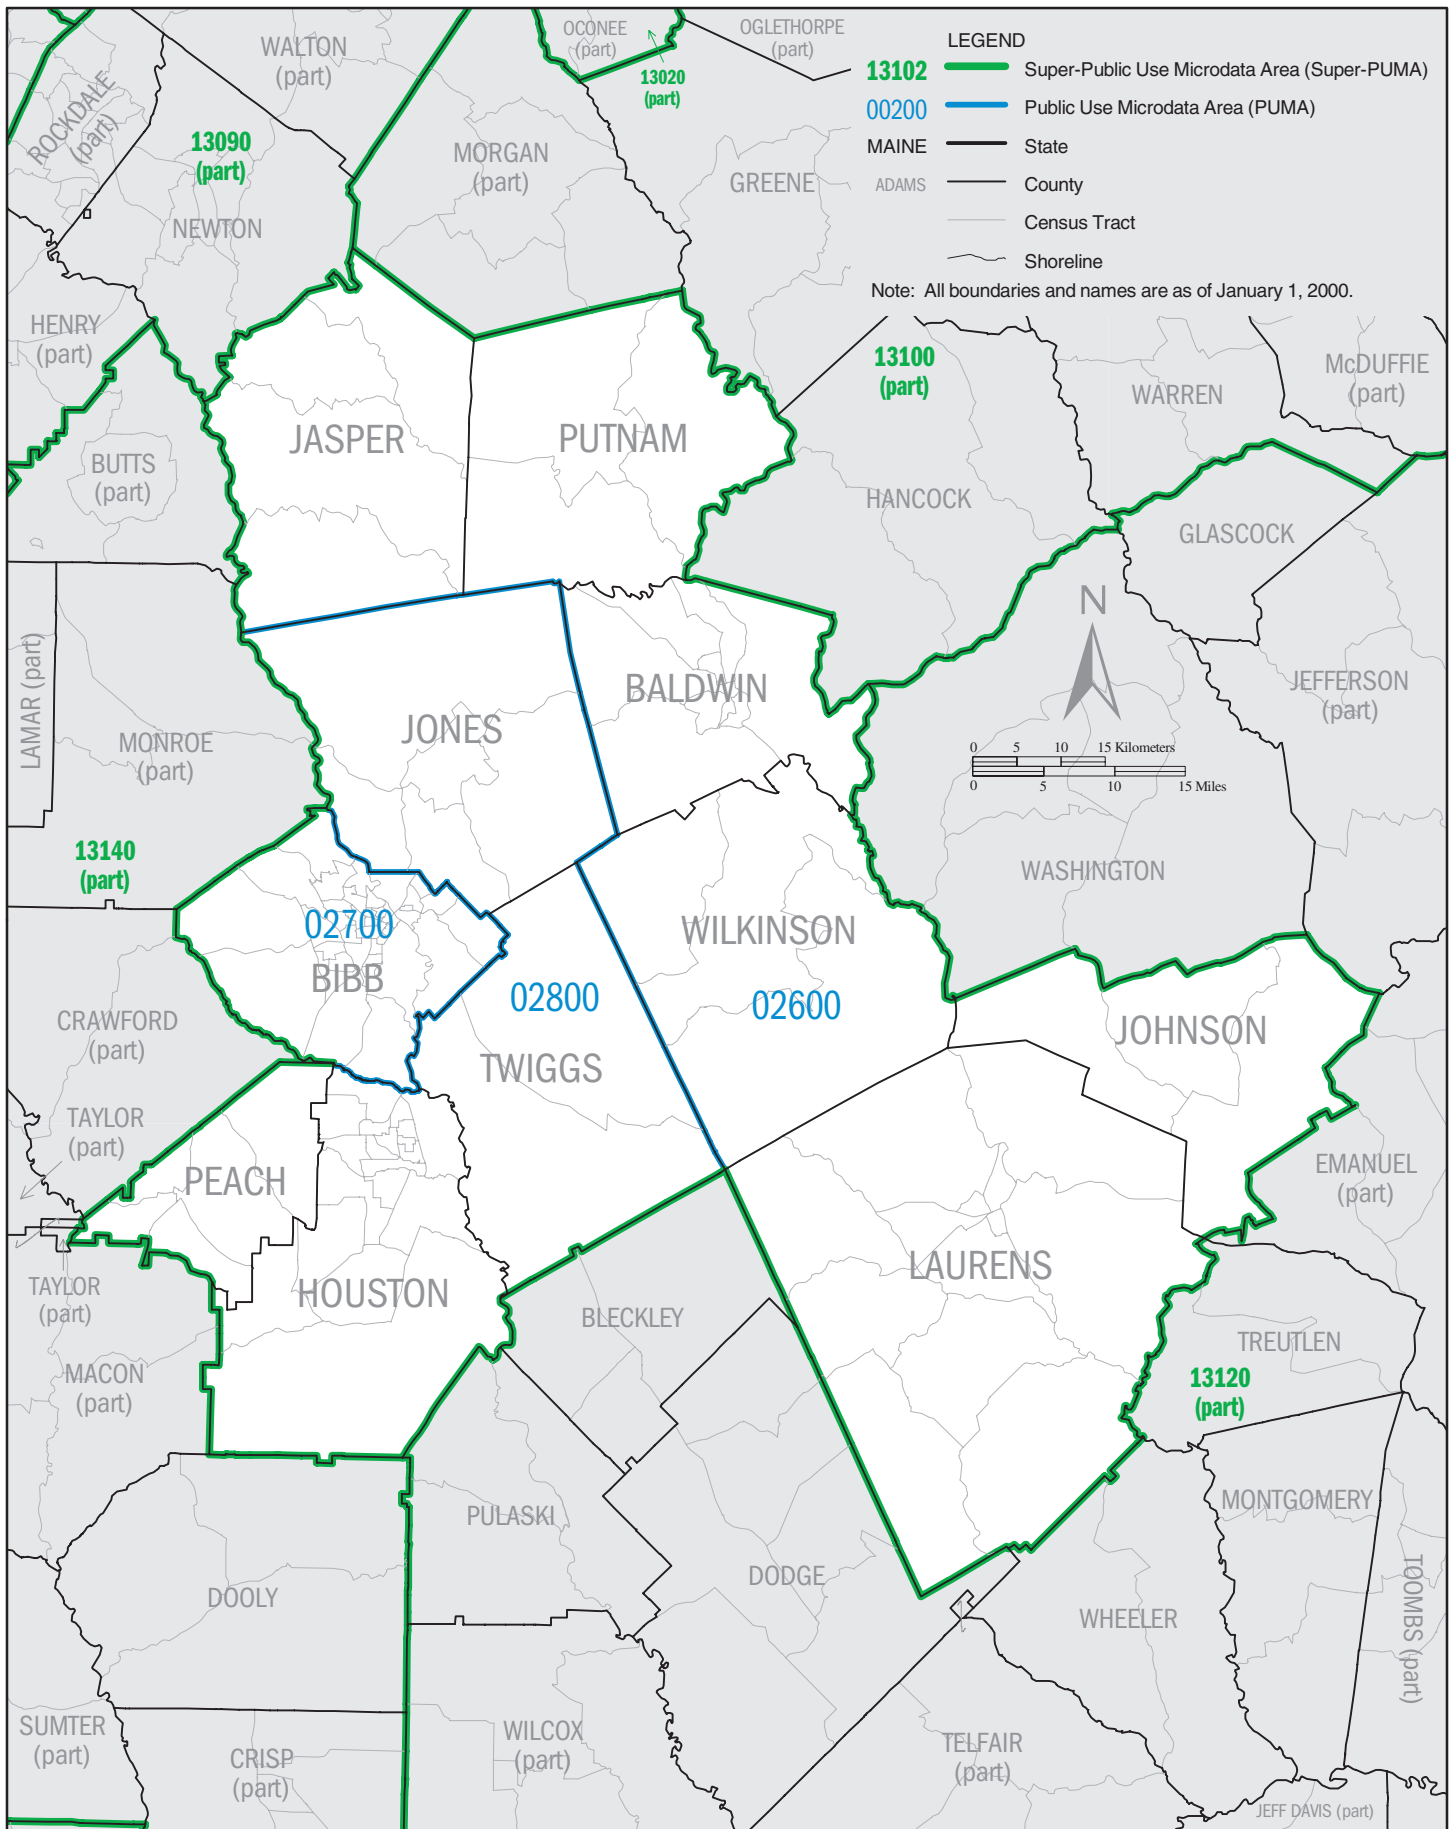

GEORGIA Super-PUMA 13110: Census 2000 Public Use Microdata Areas (PUMAs)