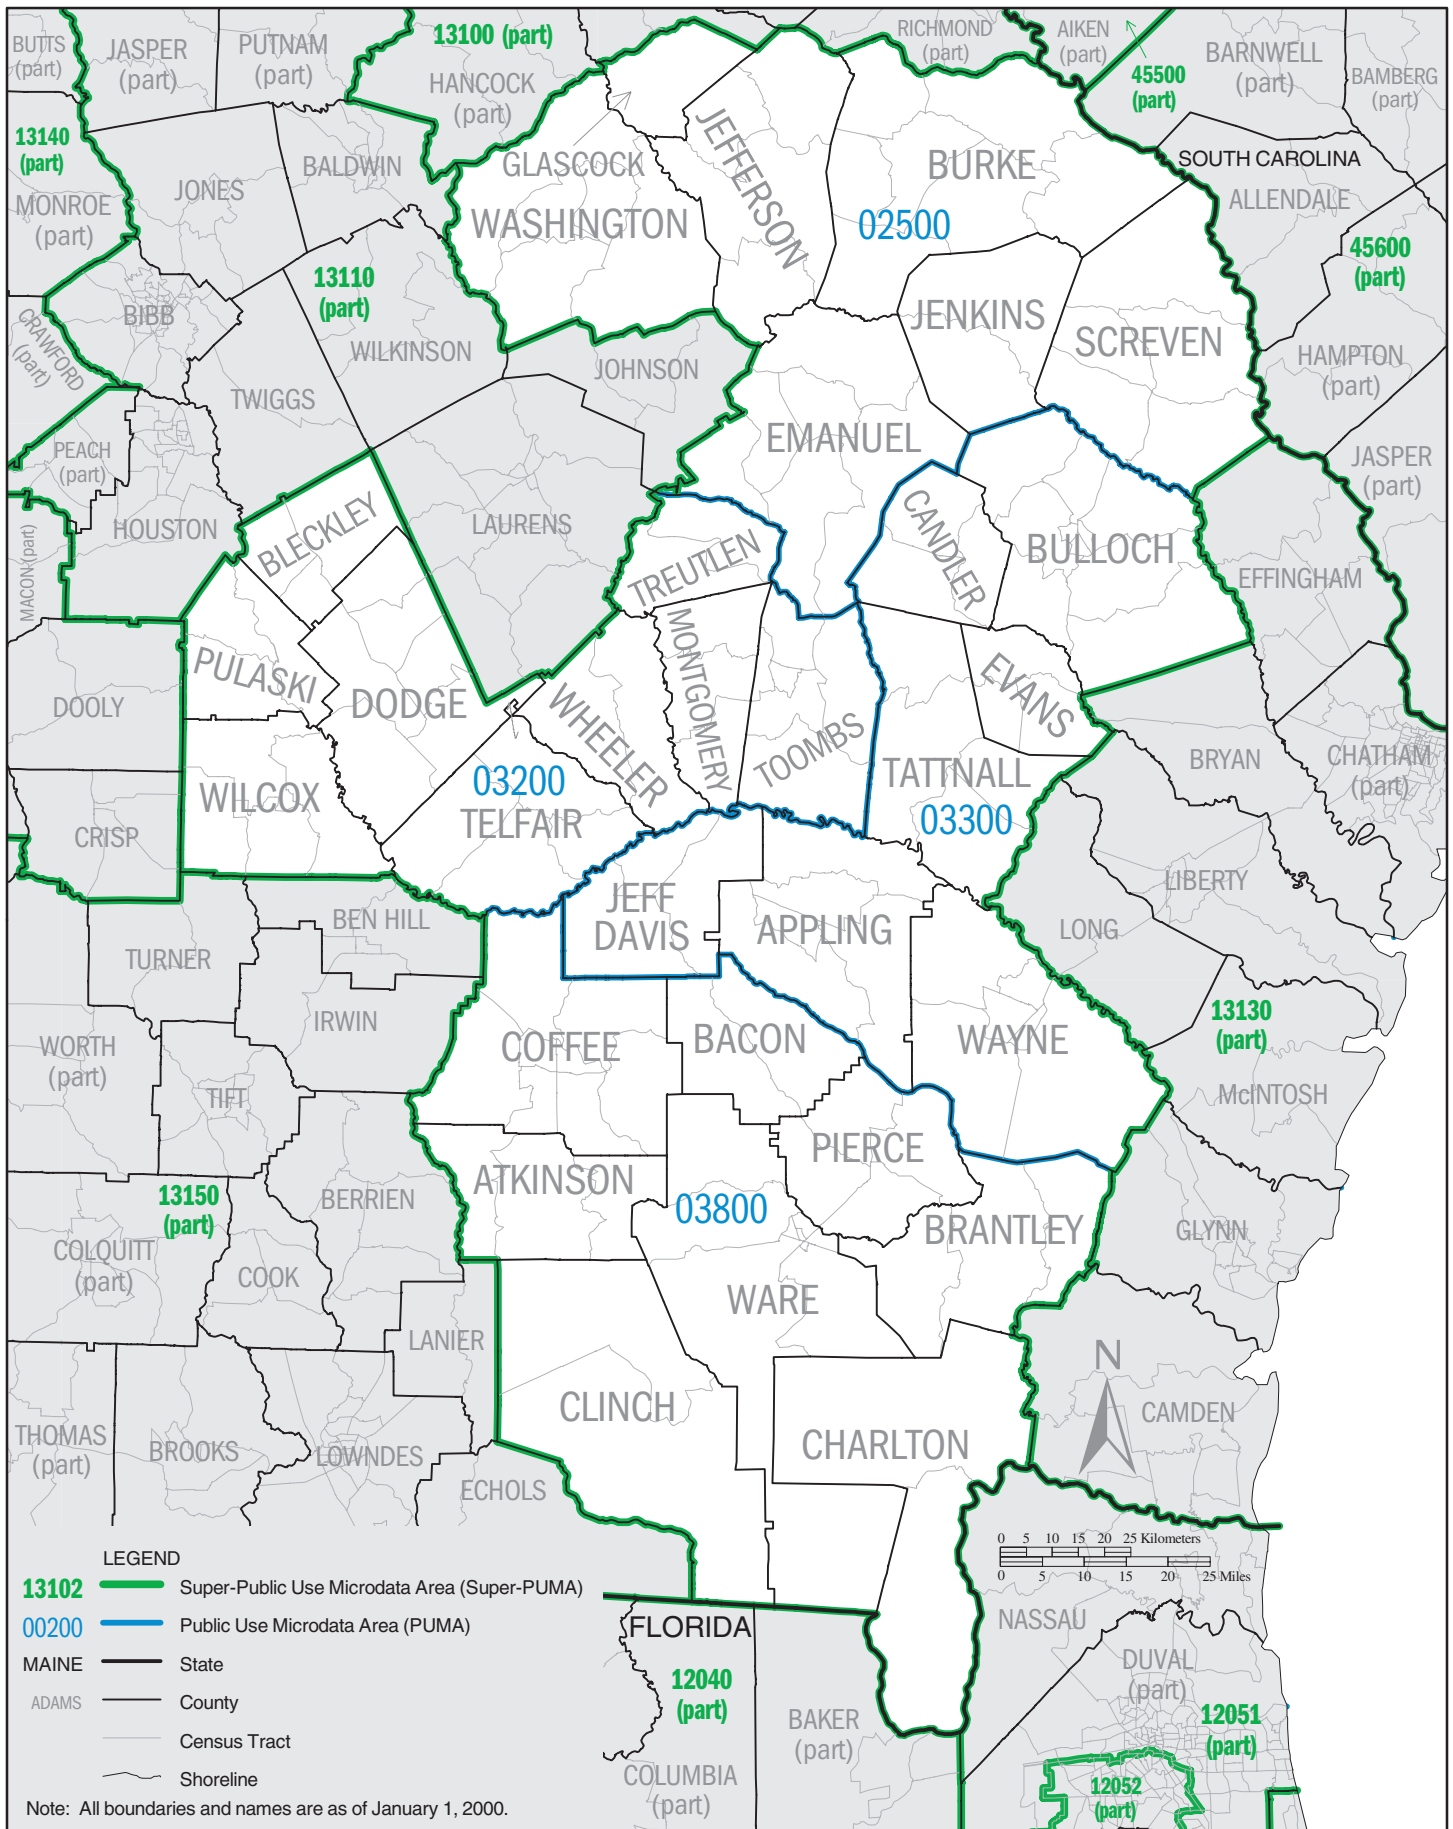

GEORGIA – Census 2000 Super–Public Use Microdata Areas (Super-PUMAs)

GEORGIA Super-PUMA 13010: Census 2000 Public Use Microdata Areas (PUMAs)

LEGEND

- 13102** Super-Public Use Microdata Area (Super-PUMA)
- 00200** Public Use Microdata Area (PUMA)
- MAINE** State
- ADAMS** County
- Census Tract
- Shoreline

Note: All boundaries and names are as of January 1, 2000.

GEORGIA Super-PUMA 13040: Census 2000 Public Use Microdata Areas (PUMAs)

GEORGIA Super-PUMA 13050: Census 2000 Public Use Microdata Areas (PUMAs)

GEORGIA Super-PUMA 13090: Census 2000 Public Use Microdata Areas (PUMAs)

GEORGIA Super-PUMA 13110: Census 2000 Public Use Microdata Areas (PUMAs)

GEORGIA Super-PUMA 13120: Census 2000 Public Use Microdata Areas (PUMAs)