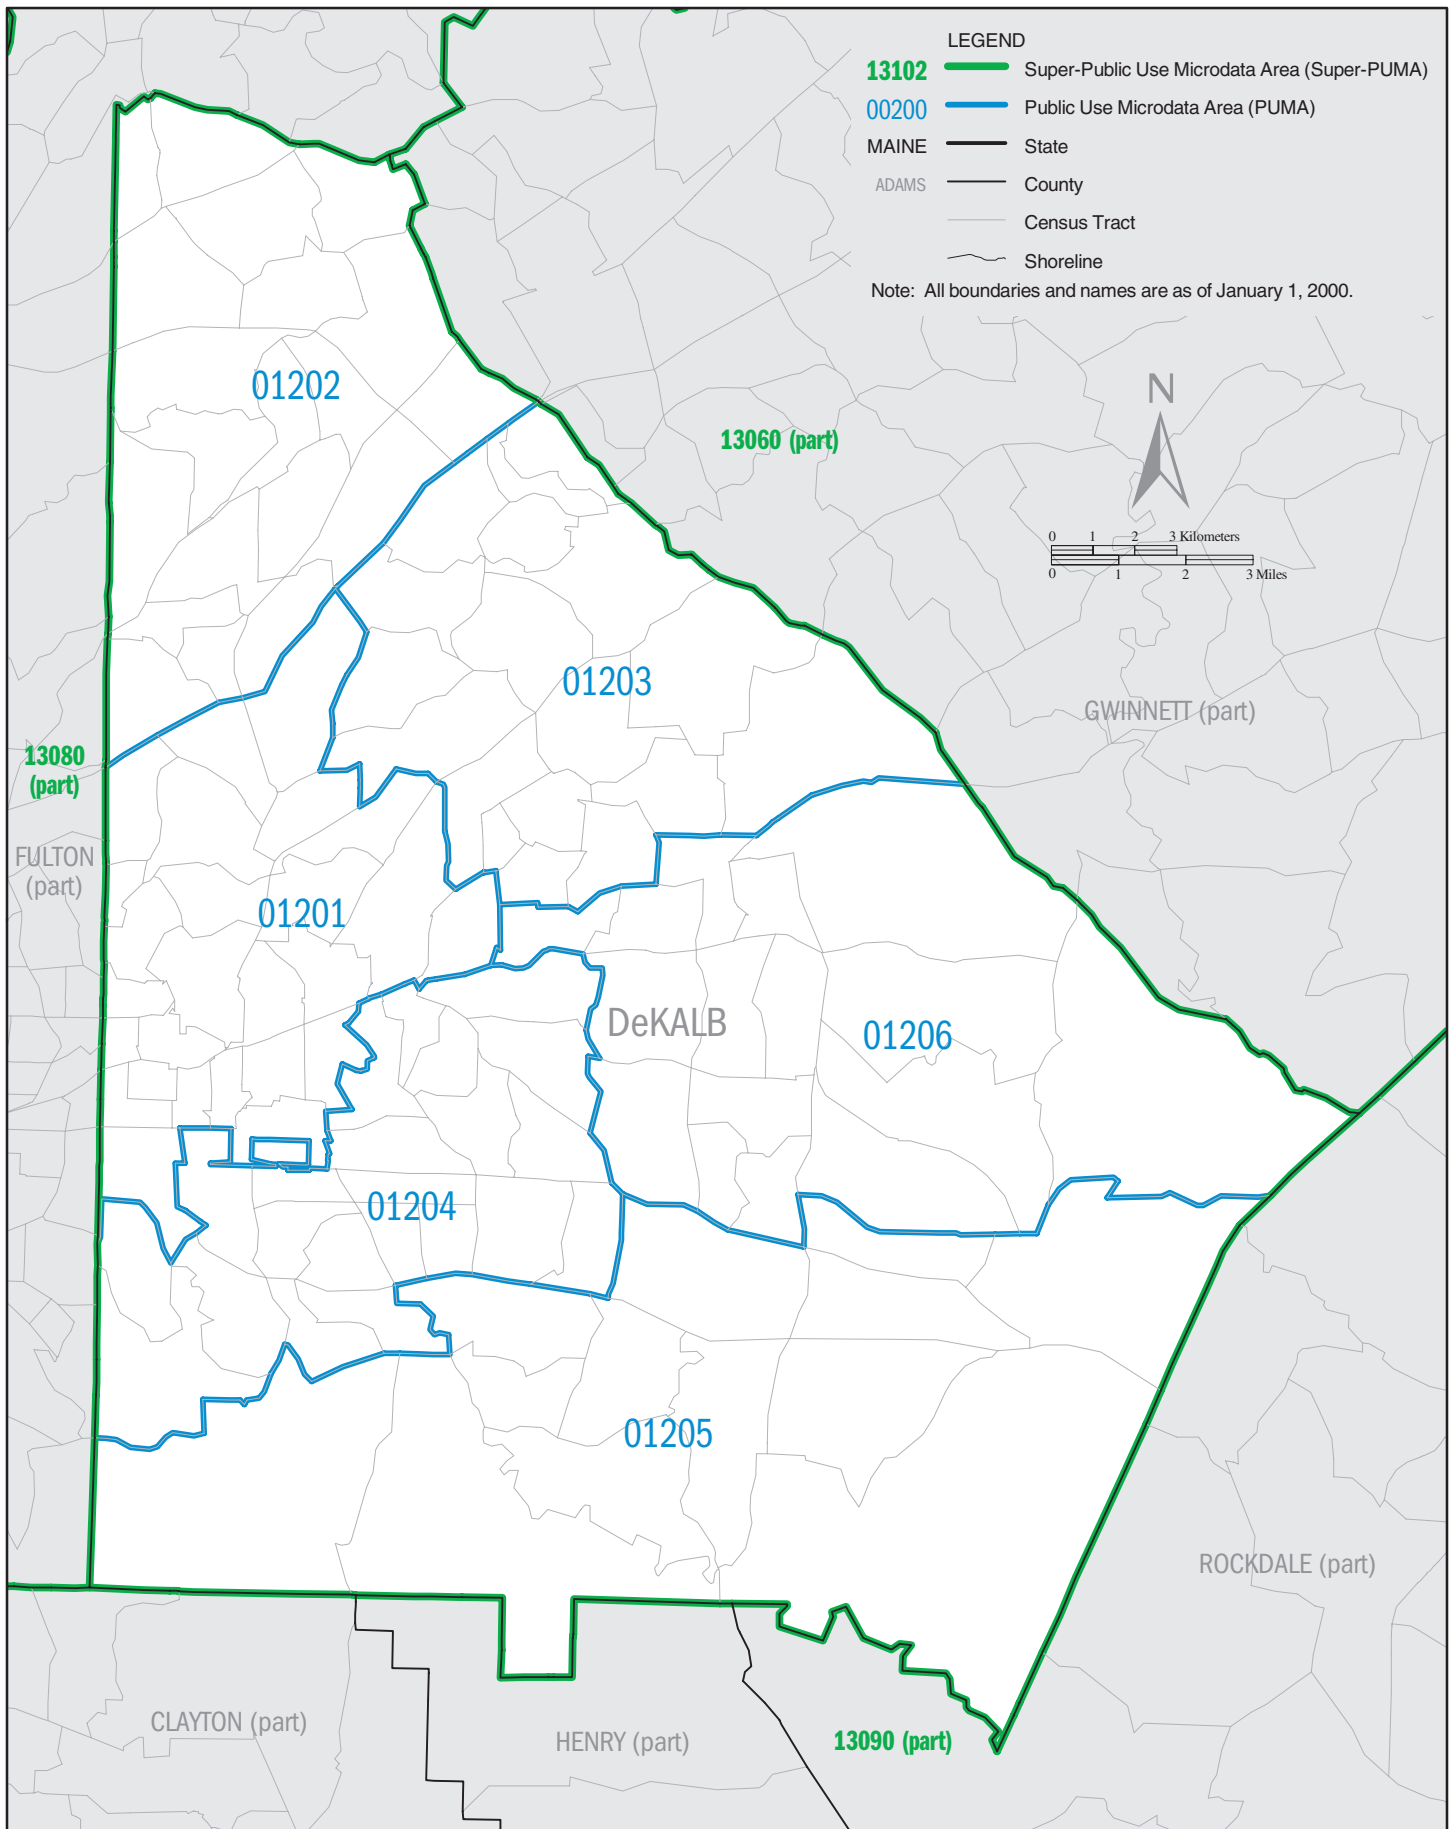

GEORGIA – Census 2000 Super–Public Use Microdata Areas (Super-PUMAs)

GEORGIA Super-PUMA 13010: Census 2000 Public Use Microdata Areas (PUMAs)

LEGEND

- 13102** Super-Public Use Microdata Area (Super-PUMA)
- 00200** Public Use Microdata Area (PUMA)
- MAINE** State
- ADAMS** County
- Census Tract
- Shoreline

Note: All boundaries and names are as of January 1, 2000.

GEORGIA Super-PUMA 13040: Census 2000 Public Use Microdata Areas (PUMAs)

GEORGIA Super-PUMA 13050: Census 2000 Public Use Microdata Areas (PUMAs)

GEORGIA Super-PUMA 13060: Census 2000 Public Use Microdata Areas (PUMAs)

GEORGIA Super-PUMA 13070: Census 2000 Public Use Microdata Areas (PUMAs)

GEORGIA Super-PUMA 13080: Census 2000 Public Use Microdata Areas (PUMAs)