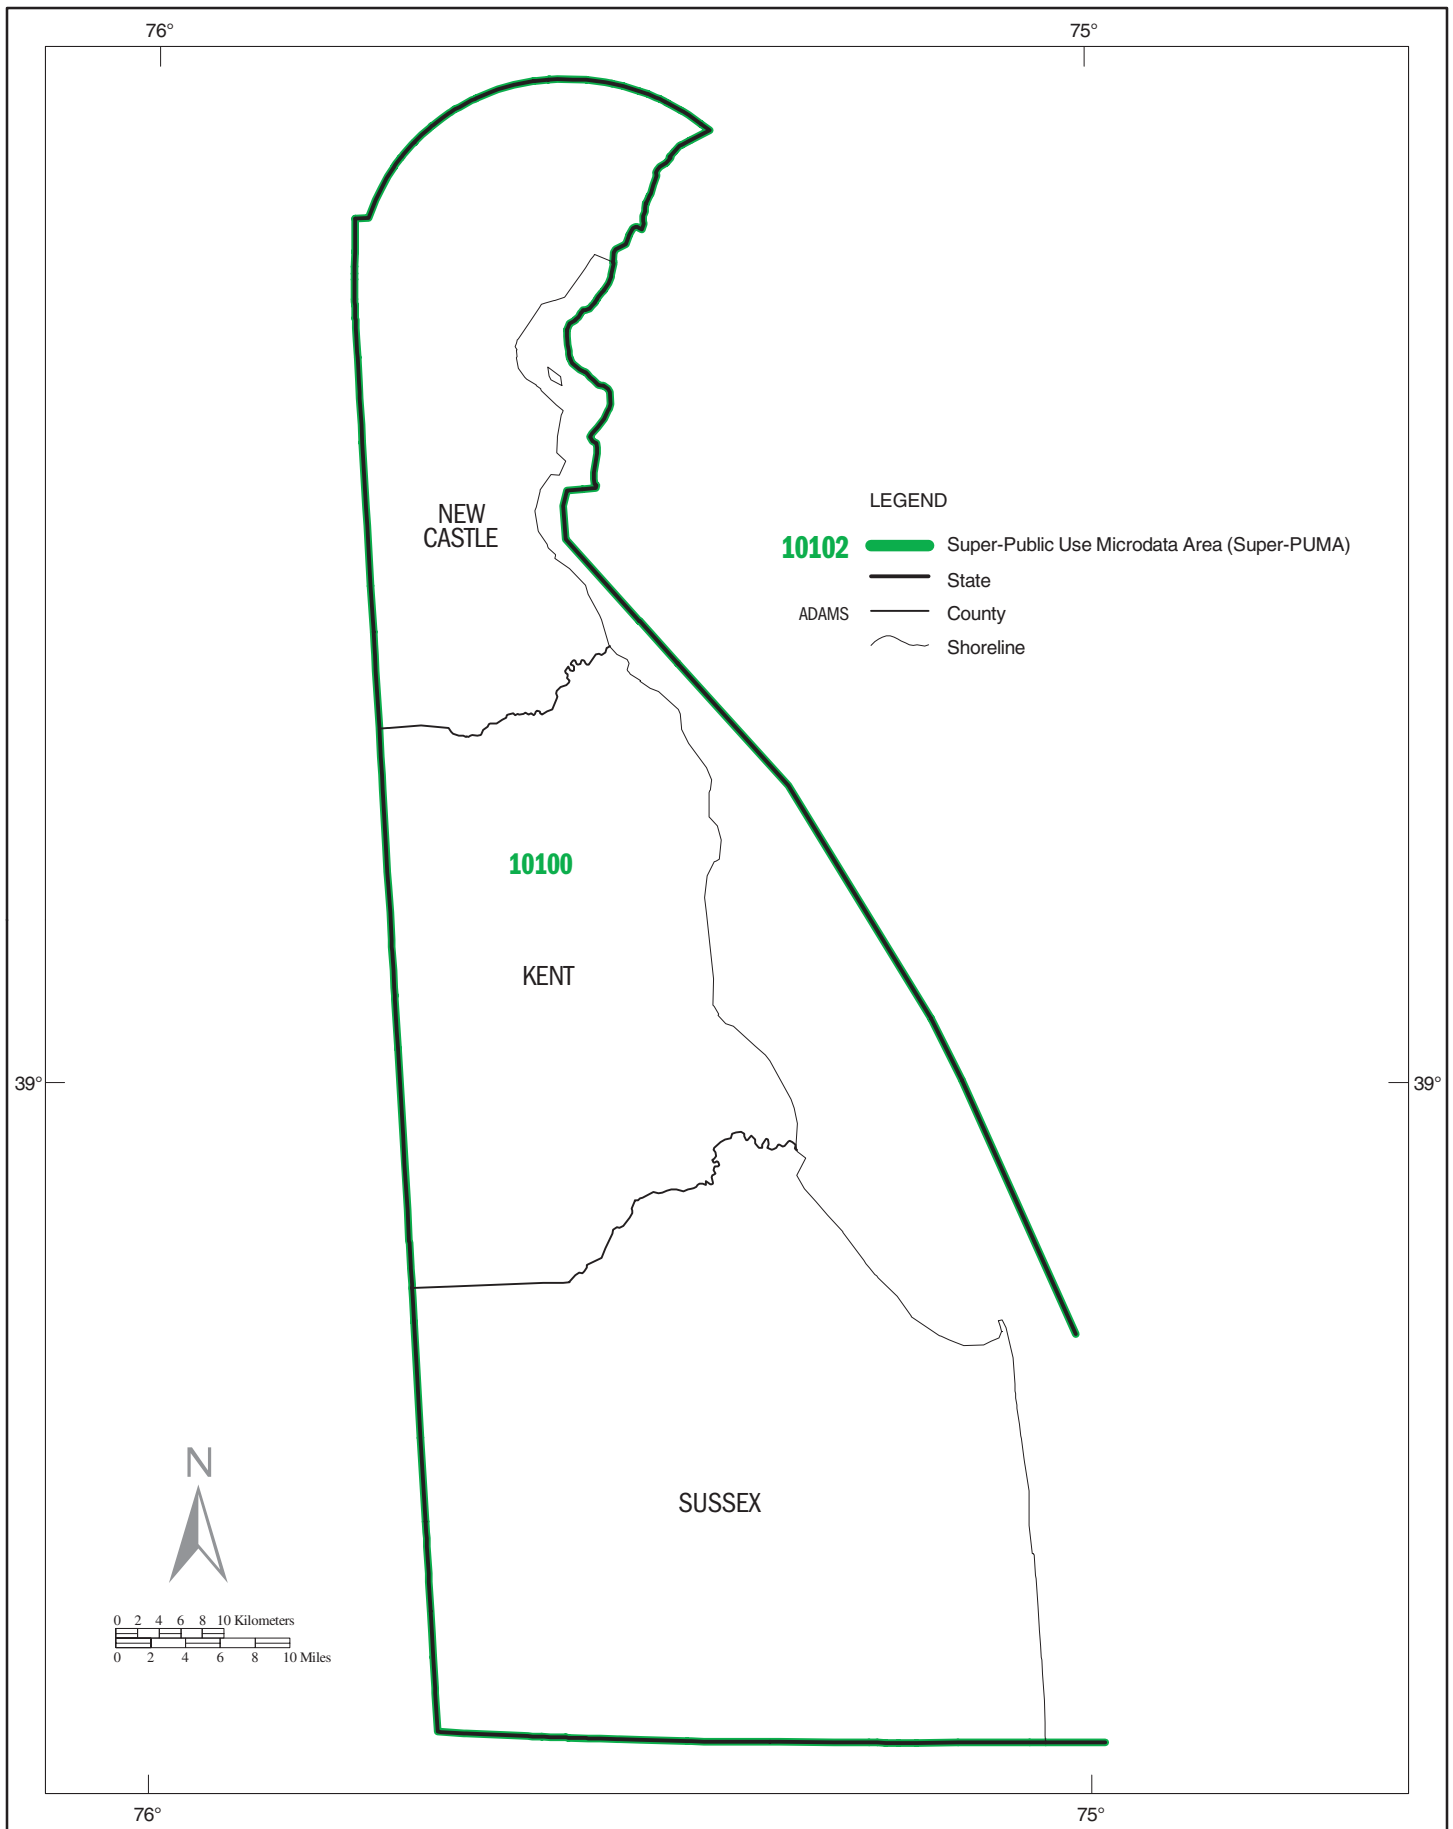

# DELAWARE – Census 2000 Super-Public Use Microdata Area (Super-PUMA)

# DELAWARE Super-PUMA 10100: Census 2000 Public Use Microdata Areas (PUMAs)