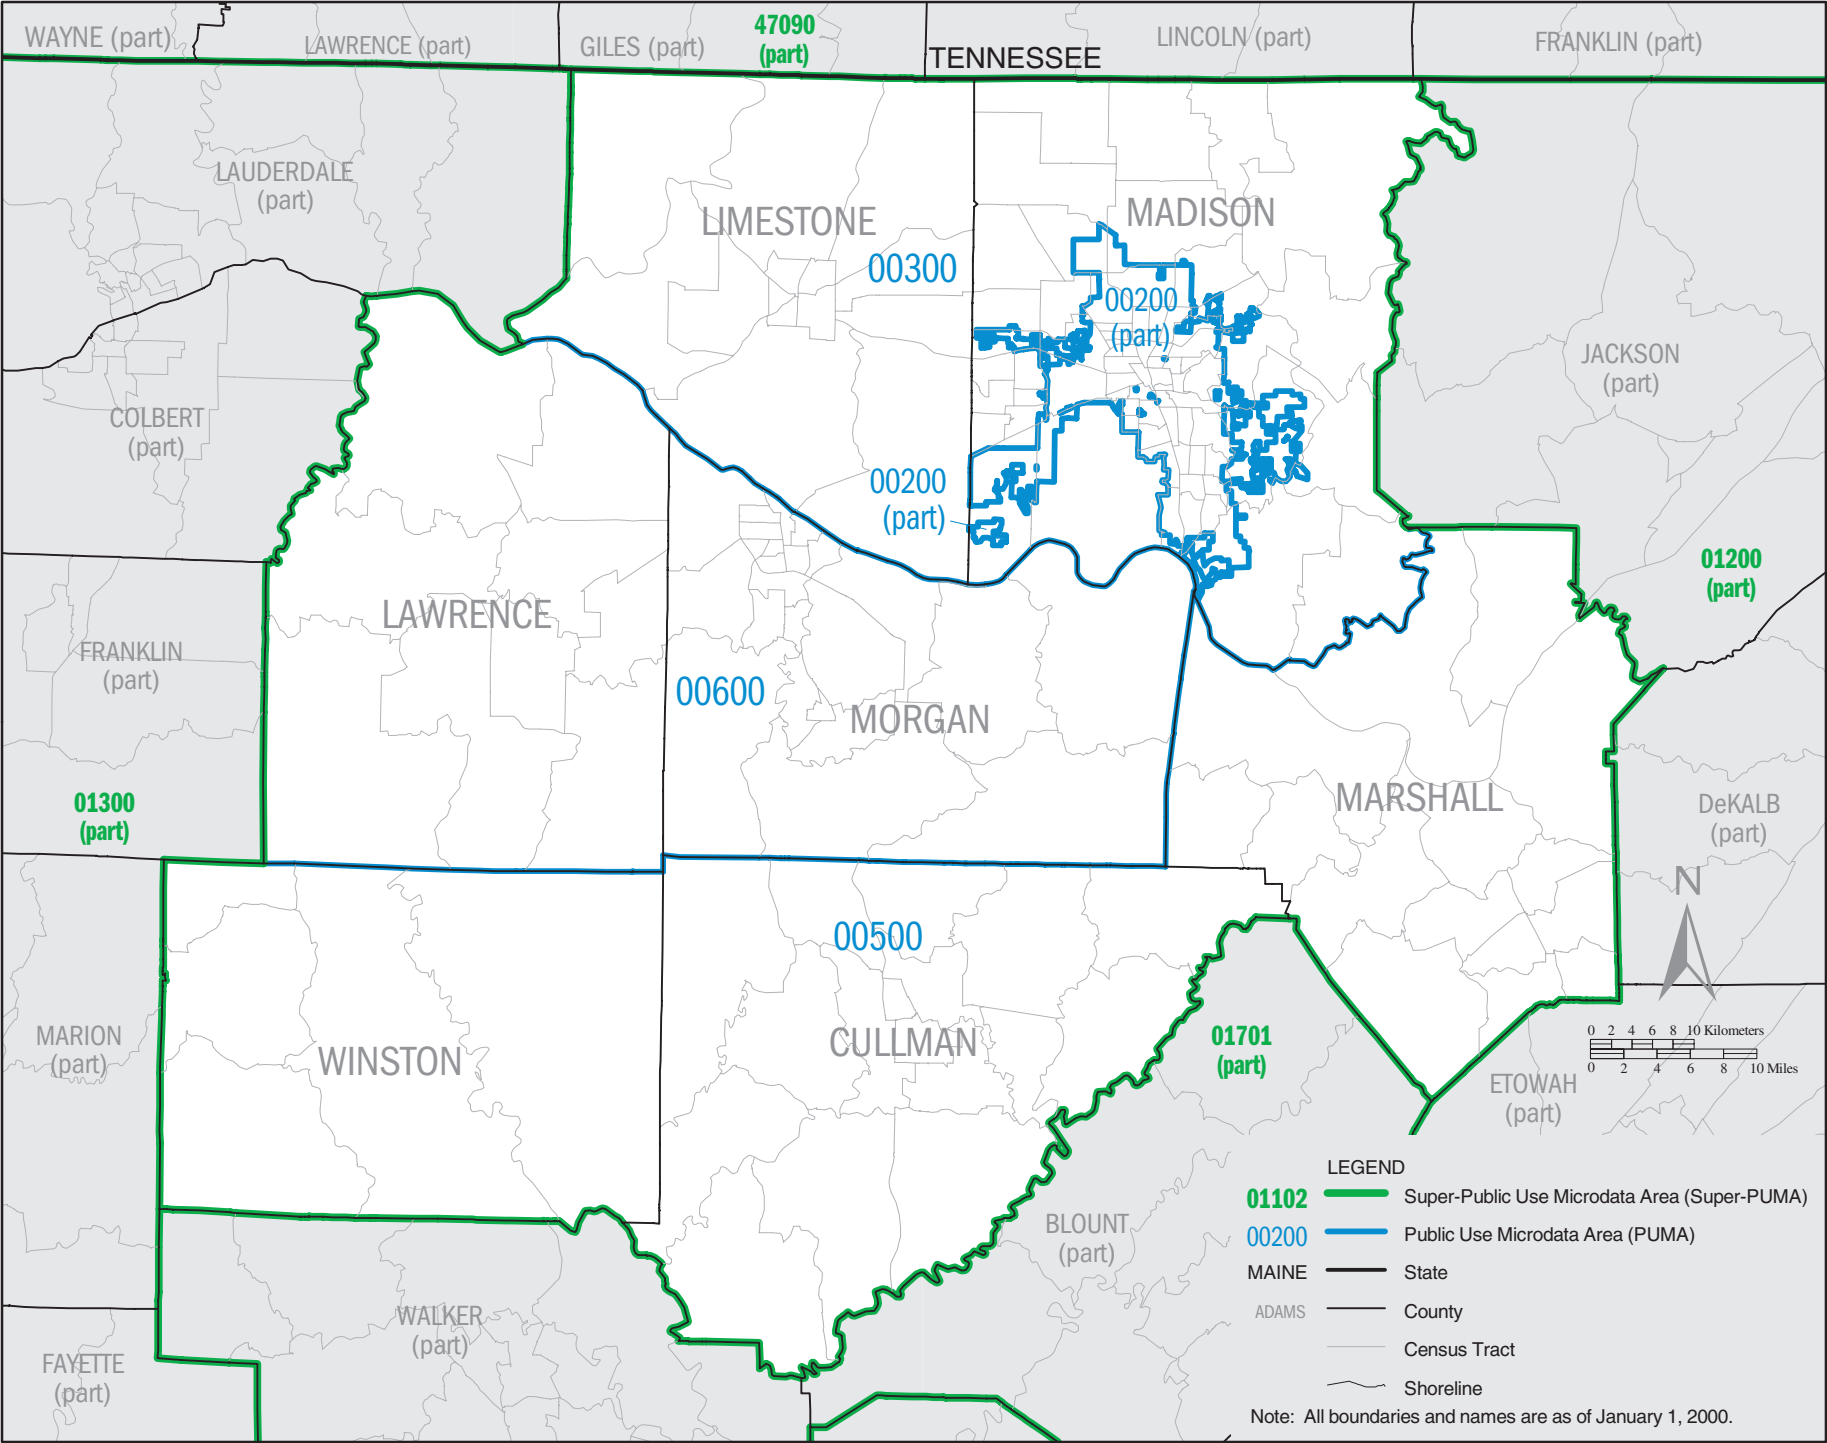

ALABAMA – Census 2000 Super–Public Use Microdata Areas (Super–PUMAs)

ALABAMA Super-PUMA 01200: Census 2000 Public Use Microdata Areas (PUMAs)

ALABAMA Super-PUMA 01300: Census 2000 Public Use Microdata Areas (PUMAs)

ALABAMA Super-PUMA 01400: Census 2000 Public Use Microdata Areas (PUMAs)

ALABAMA Super-PUMA 01600: Census 2000 Public Use Microdata Areas (PUMAs)

ALABAMA Super-PUMA 01702: Census 2000 Public Use Microdata Areas (PUMAs)