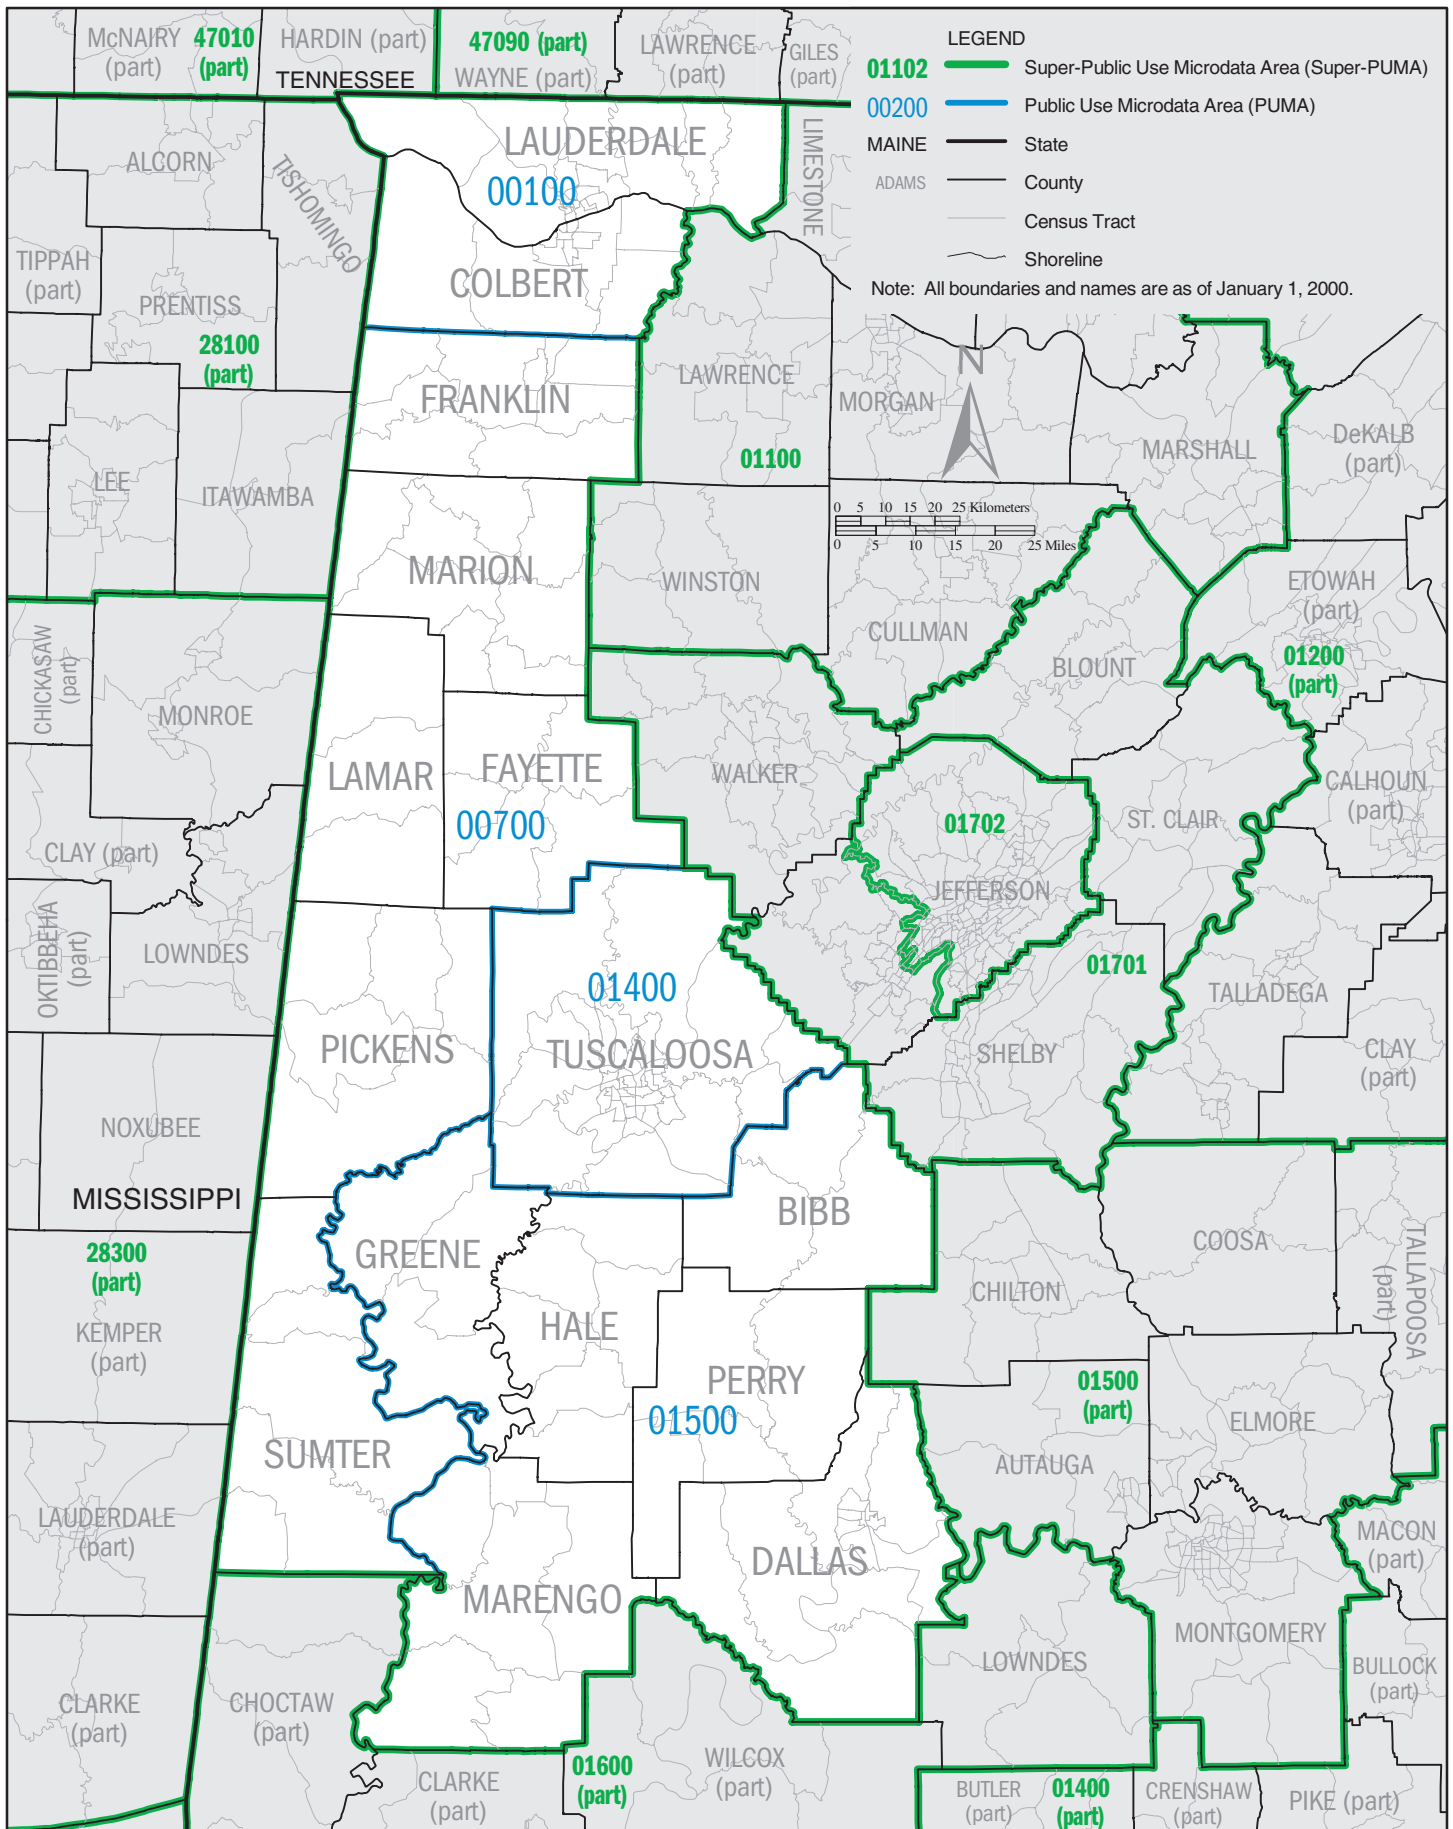

ALABAMA – Census 2000 Super–Public Use Microdata Areas (Super–PUMAs)

ALABAMA Super-PUMA 01200: Census 2000 Public Use Microdata Areas (PUMAs)

ALABAMA Super-PUMA 01300: Census 2000 Public Use Microdata Areas (PUMAs)

ALABAMA Super-PUMA 01400: Census 2000 Public Use Microdata Areas (PUMAs)

ALABAMA Super-PUMA 01600: Census 2000 Public Use Microdata Areas (PUMAs)

ALABAMA Super-PUMA 01702: Census 2000 Public Use Microdata Areas (PUMAs)