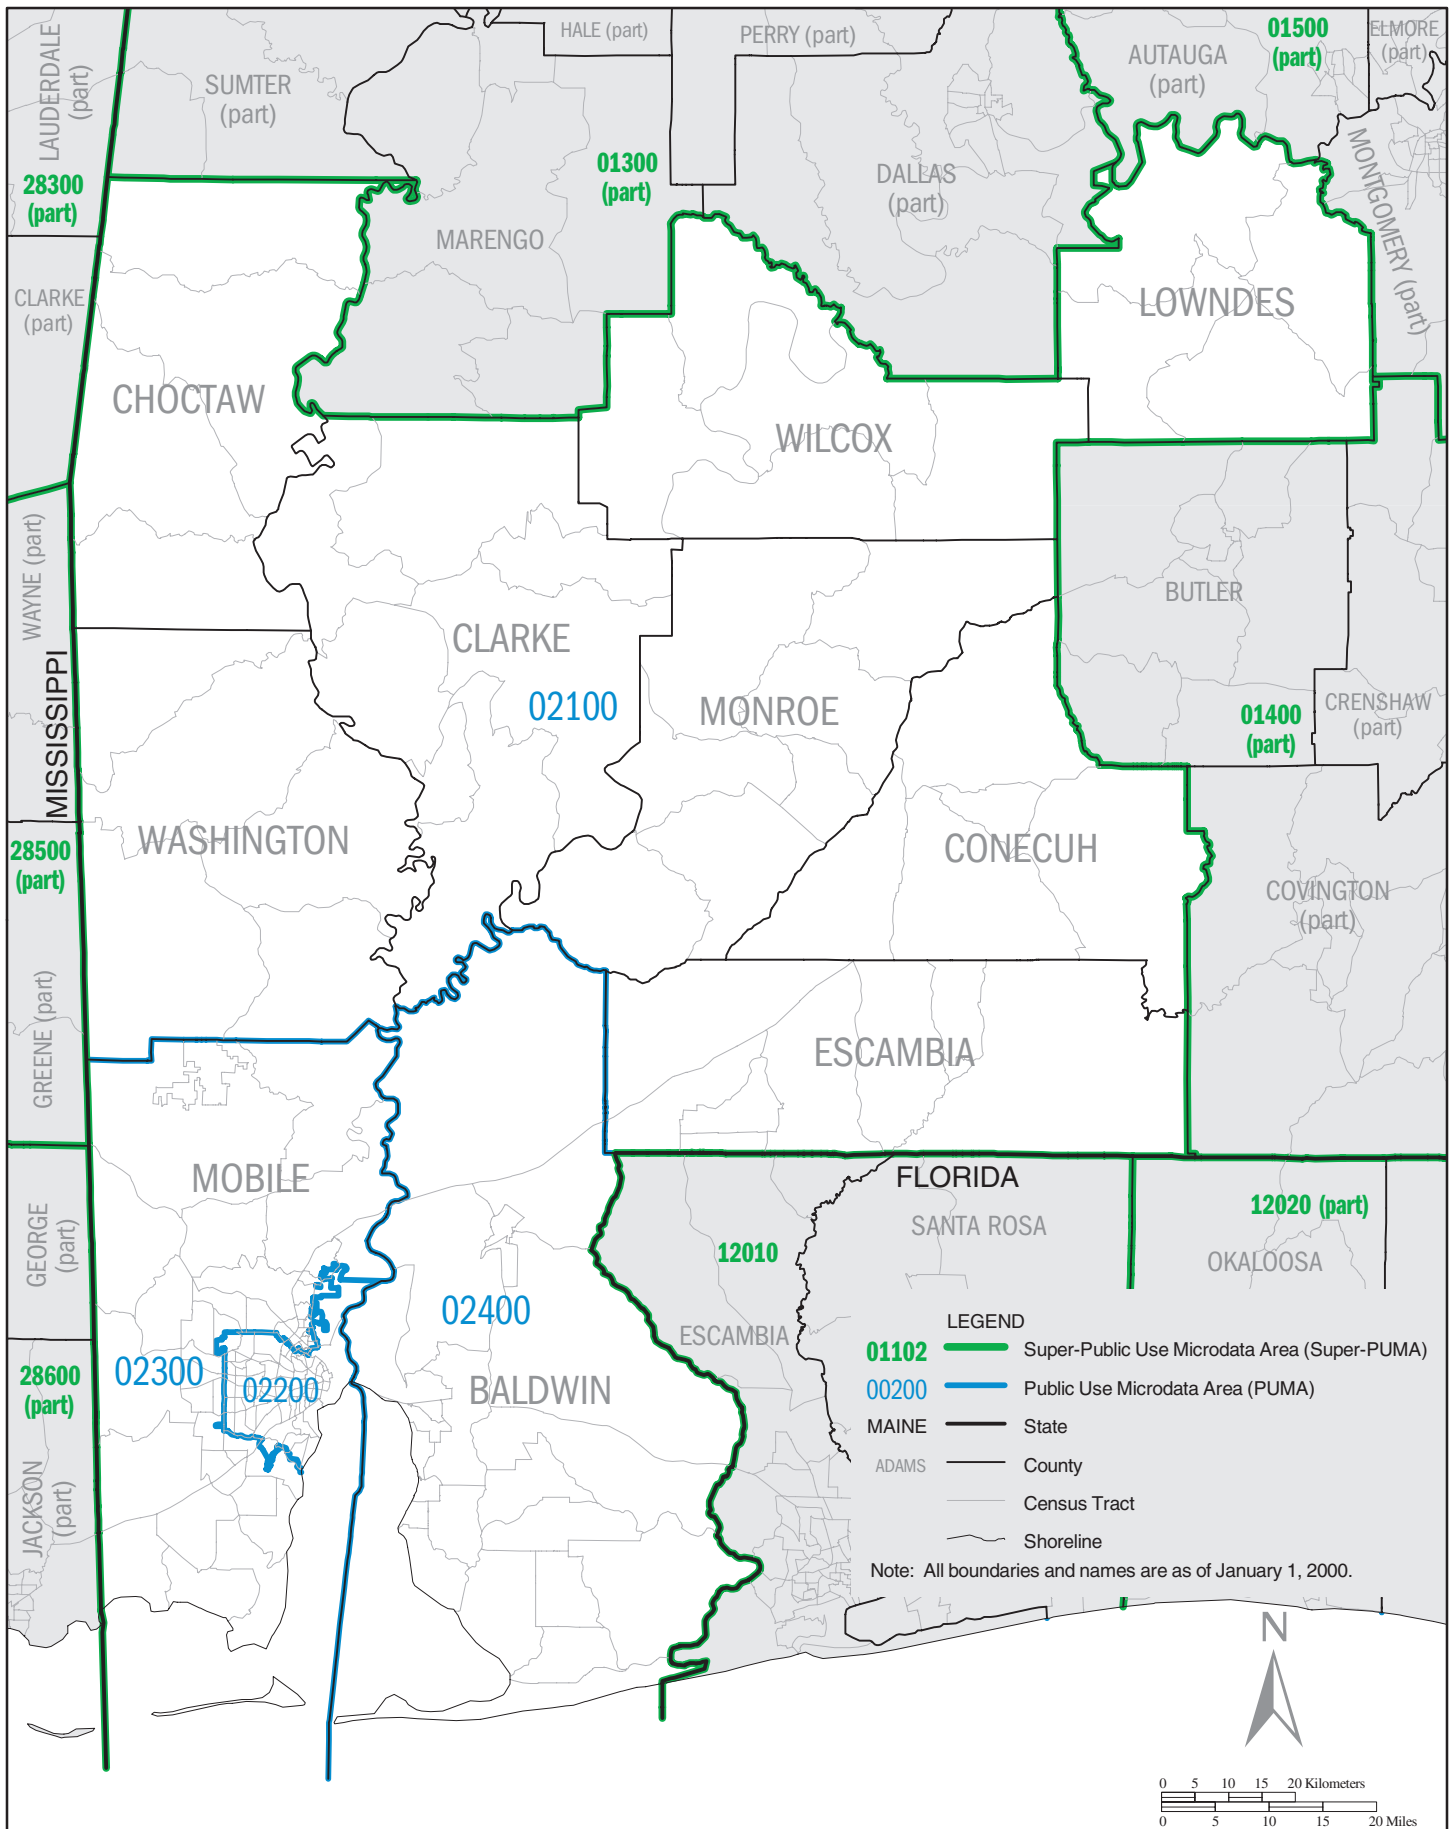

ALABAMA – Census 2000 Super–Public Use Microdata Areas (Super–PUMAs)

ALABAMA Super-PUMA 01200: Census 2000 Public Use Microdata Areas (PUMAs)

ALABAMA Super-PUMA 01300: Census 2000 Public Use Microdata Areas (PUMAs)

ALABAMA Super-PUMA 01400: Census 2000 Public Use Microdata Areas (PUMAs)

ALABAMA Super-PUMA 01600: Census 2000 Public Use Microdata Areas (PUMAs)

ALABAMA Super-PUMA 01702: Census 2000 Public Use Microdata Areas (PUMAs)