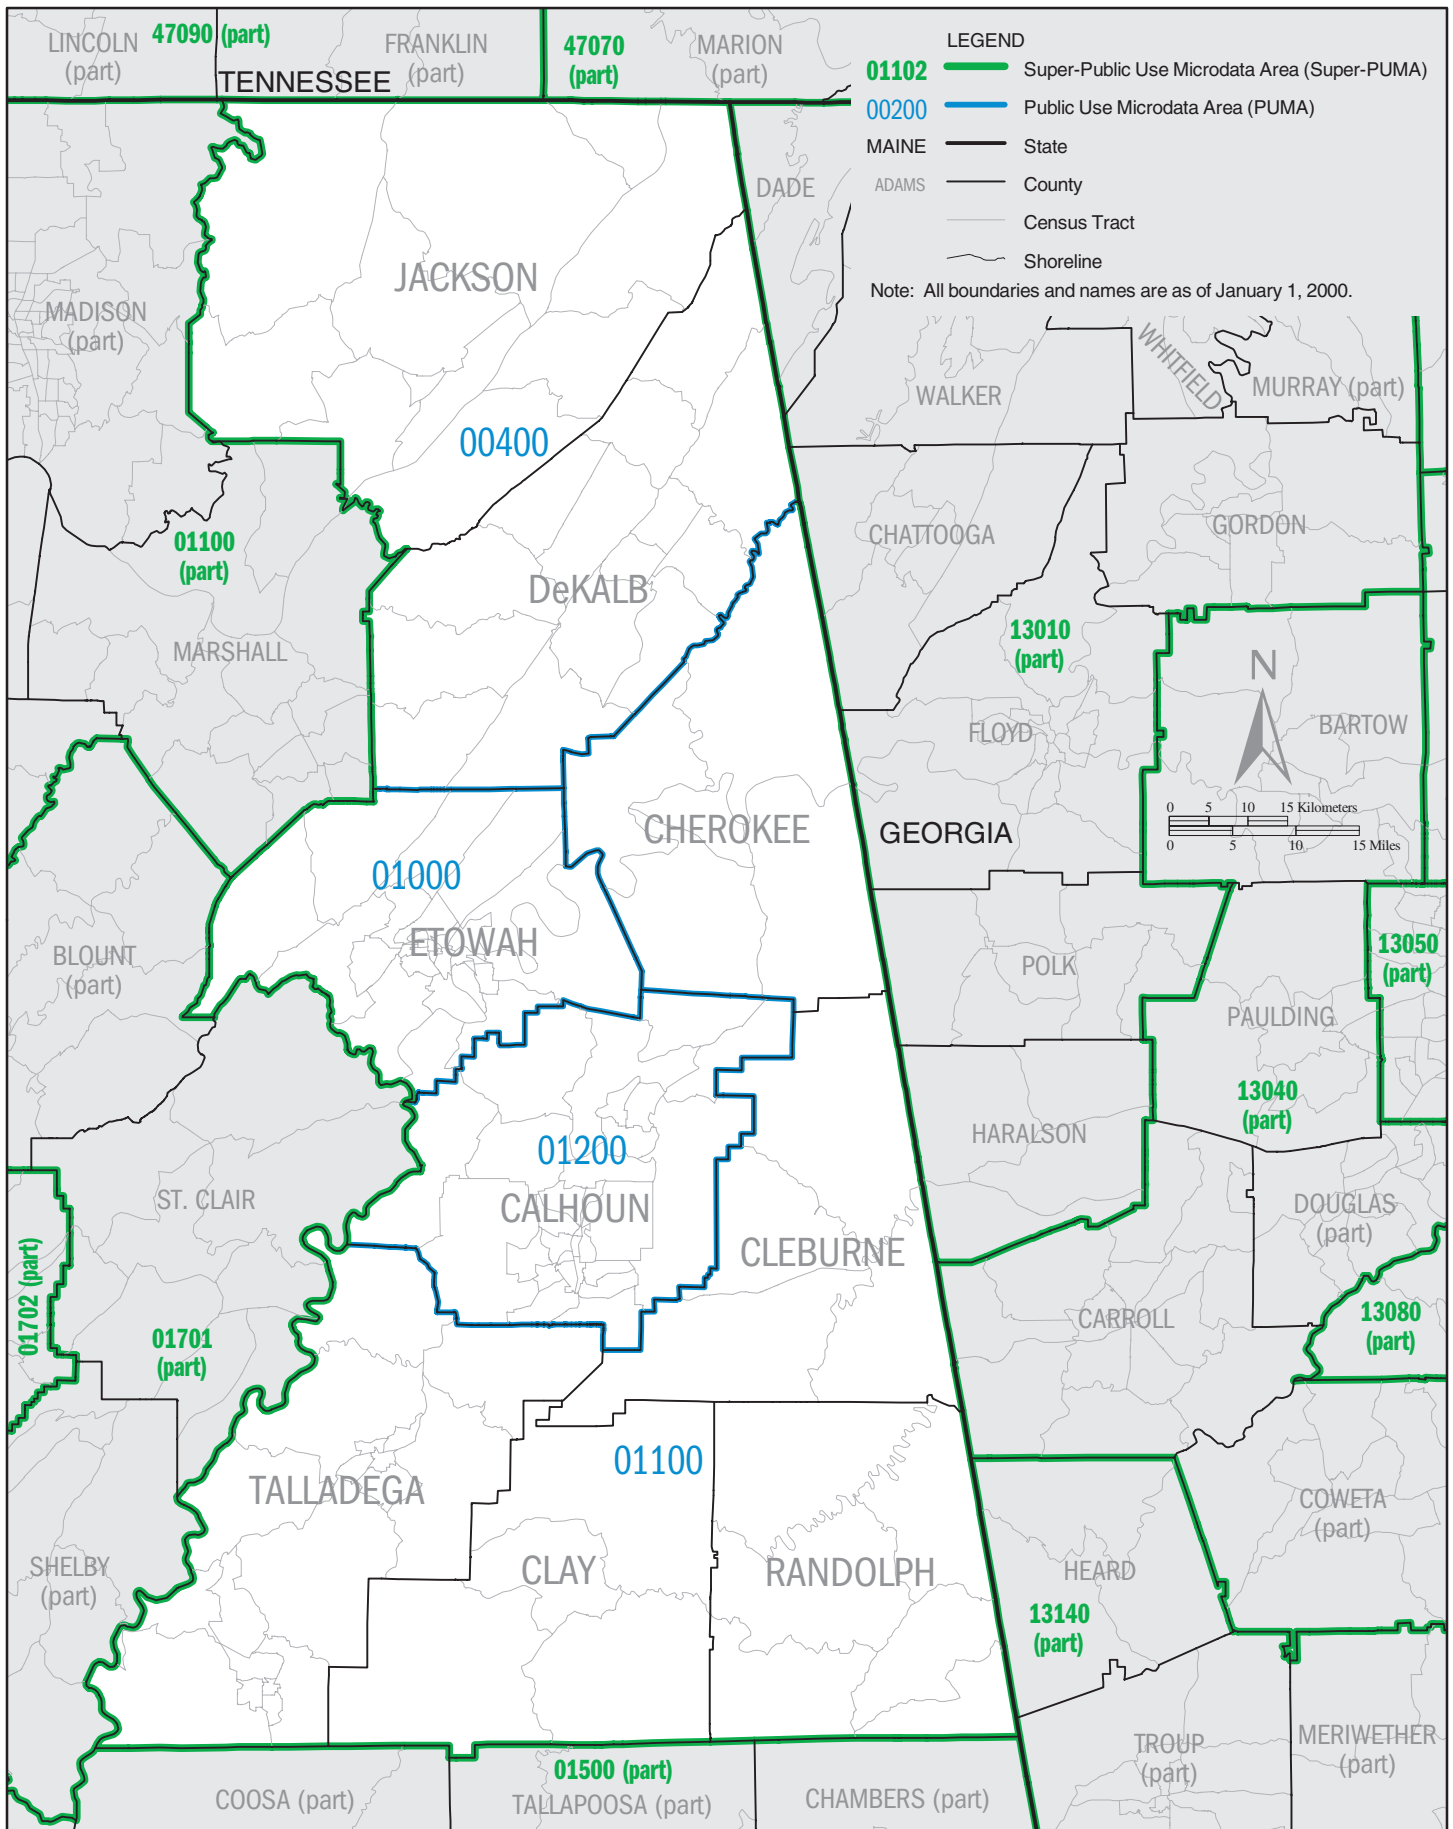

ALABAMA – Census 2000 Super–Public Use Microdata Areas (Super–PUMAs)

ALABAMA Super-PUMA 01200: Census 2000 Public Use Microdata Areas (PUMAs)

ALABAMA Super-PUMA 01300: Census 2000 Public Use Microdata Areas (PUMAs)

ALABAMA Super-PUMA 01400: Census 2000 Public Use Microdata Areas (PUMAs)

ALABAMA Super-PUMA 01600: Census 2000 Public Use Microdata Areas (PUMAs)

ALABAMA Super-PUMA 01702: Census 2000 Public Use Microdata Areas (PUMAs)