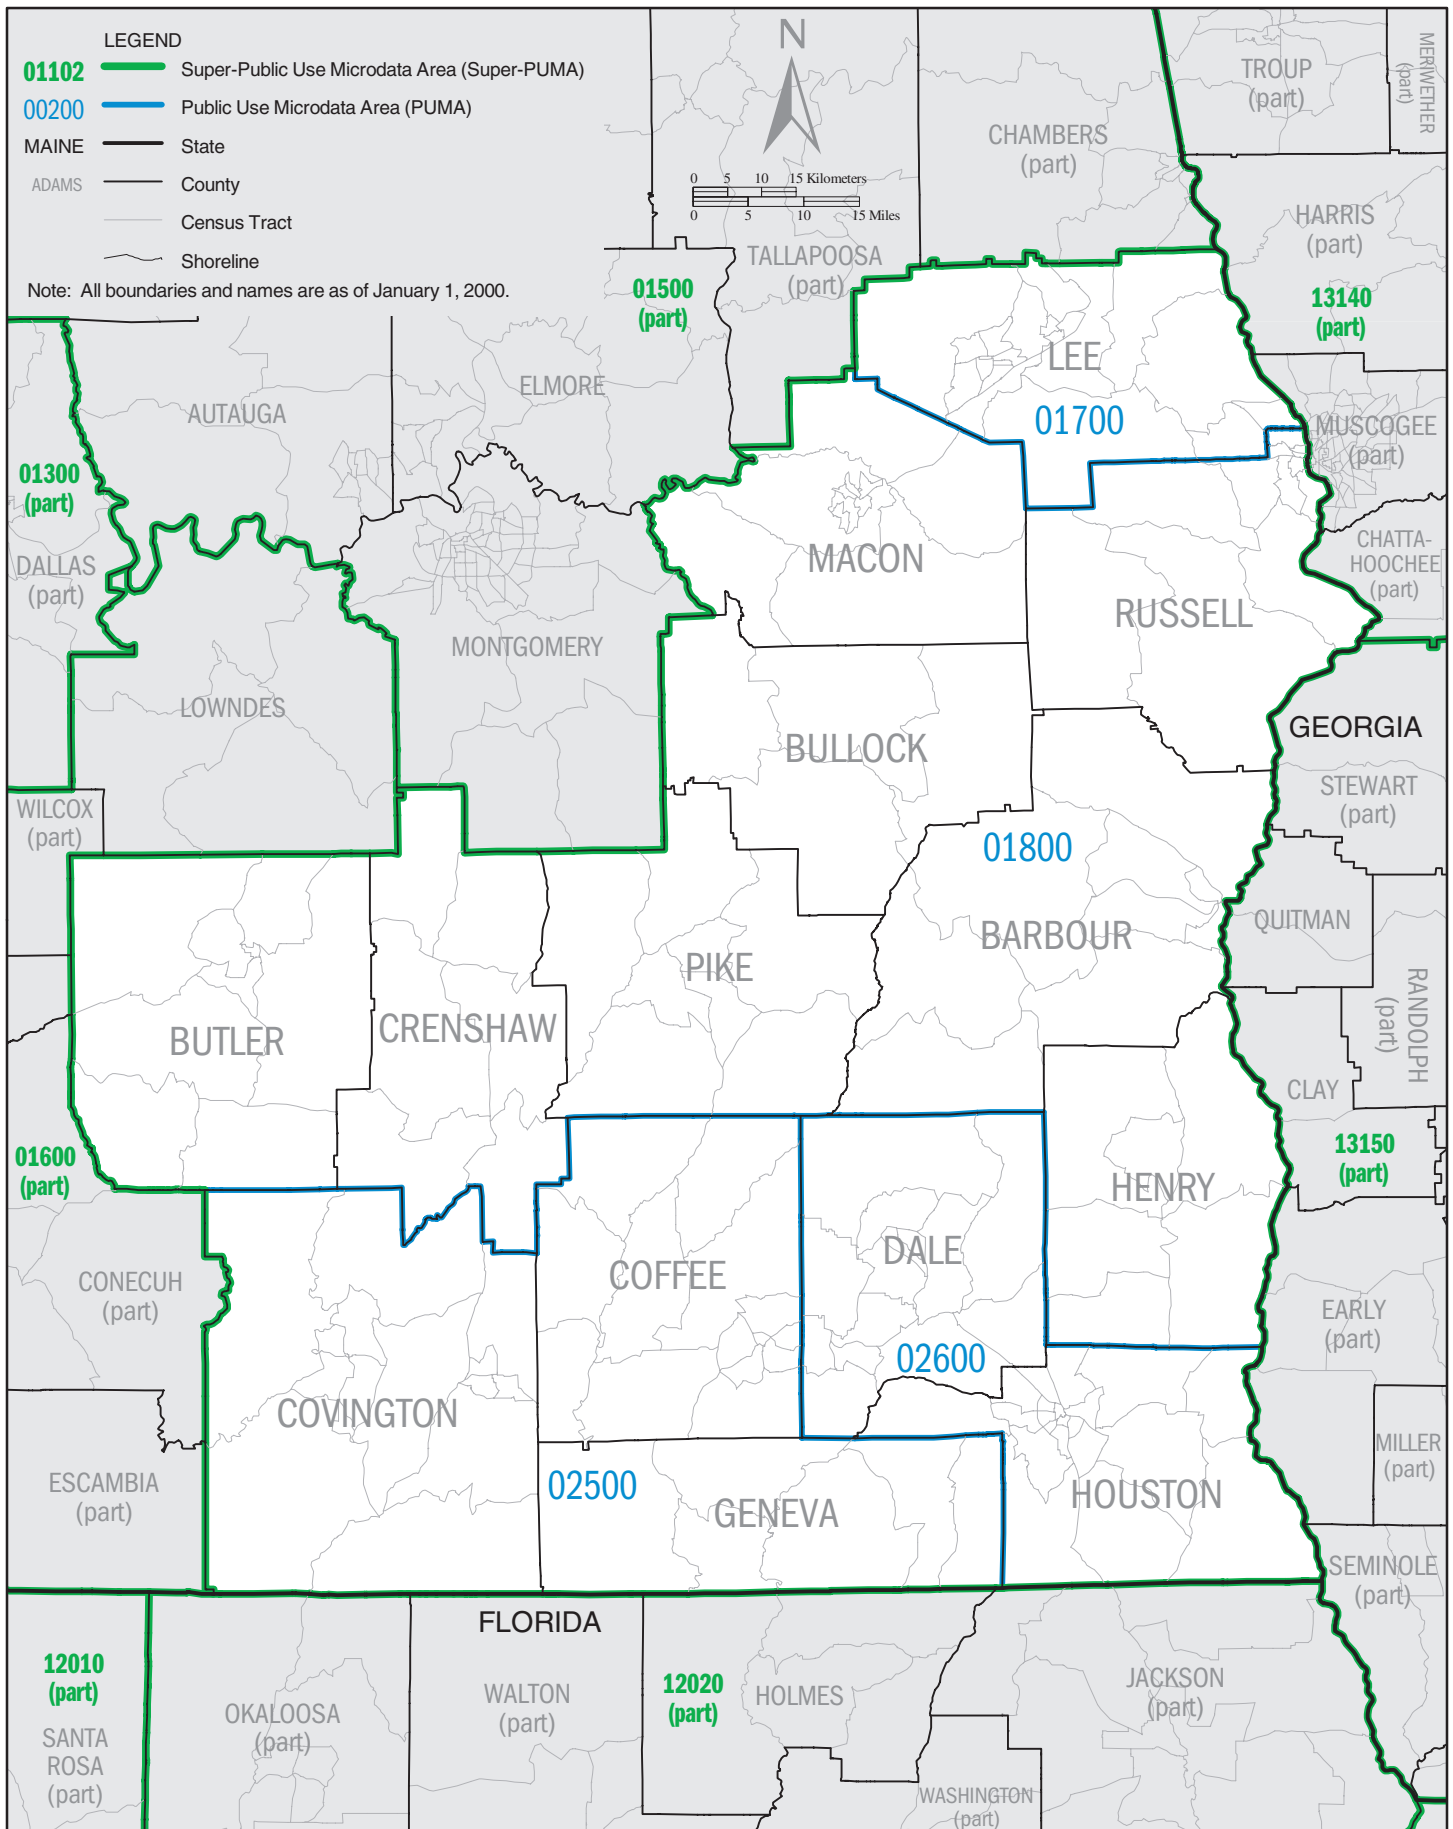

ALABAMA – Census 2000 Super–Public Use Microdata Areas (Super–PUMAs)

ALABAMA Super-PUMA 01200: Census 2000 Public Use Microdata Areas (PUMAs)

ALABAMA Super-PUMA 01300: Census 2000 Public Use Microdata Areas (PUMAs)

ALABAMA Super-PUMA 01400: Census 2000 Public Use Microdata Areas (PUMAs)

ALABAMA Super-PUMA 01600: Census 2000 Public Use Microdata Areas (PUMAs)

ALABAMA Super-PUMA 01702: Census 2000 Public Use Microdata Areas (PUMAs)