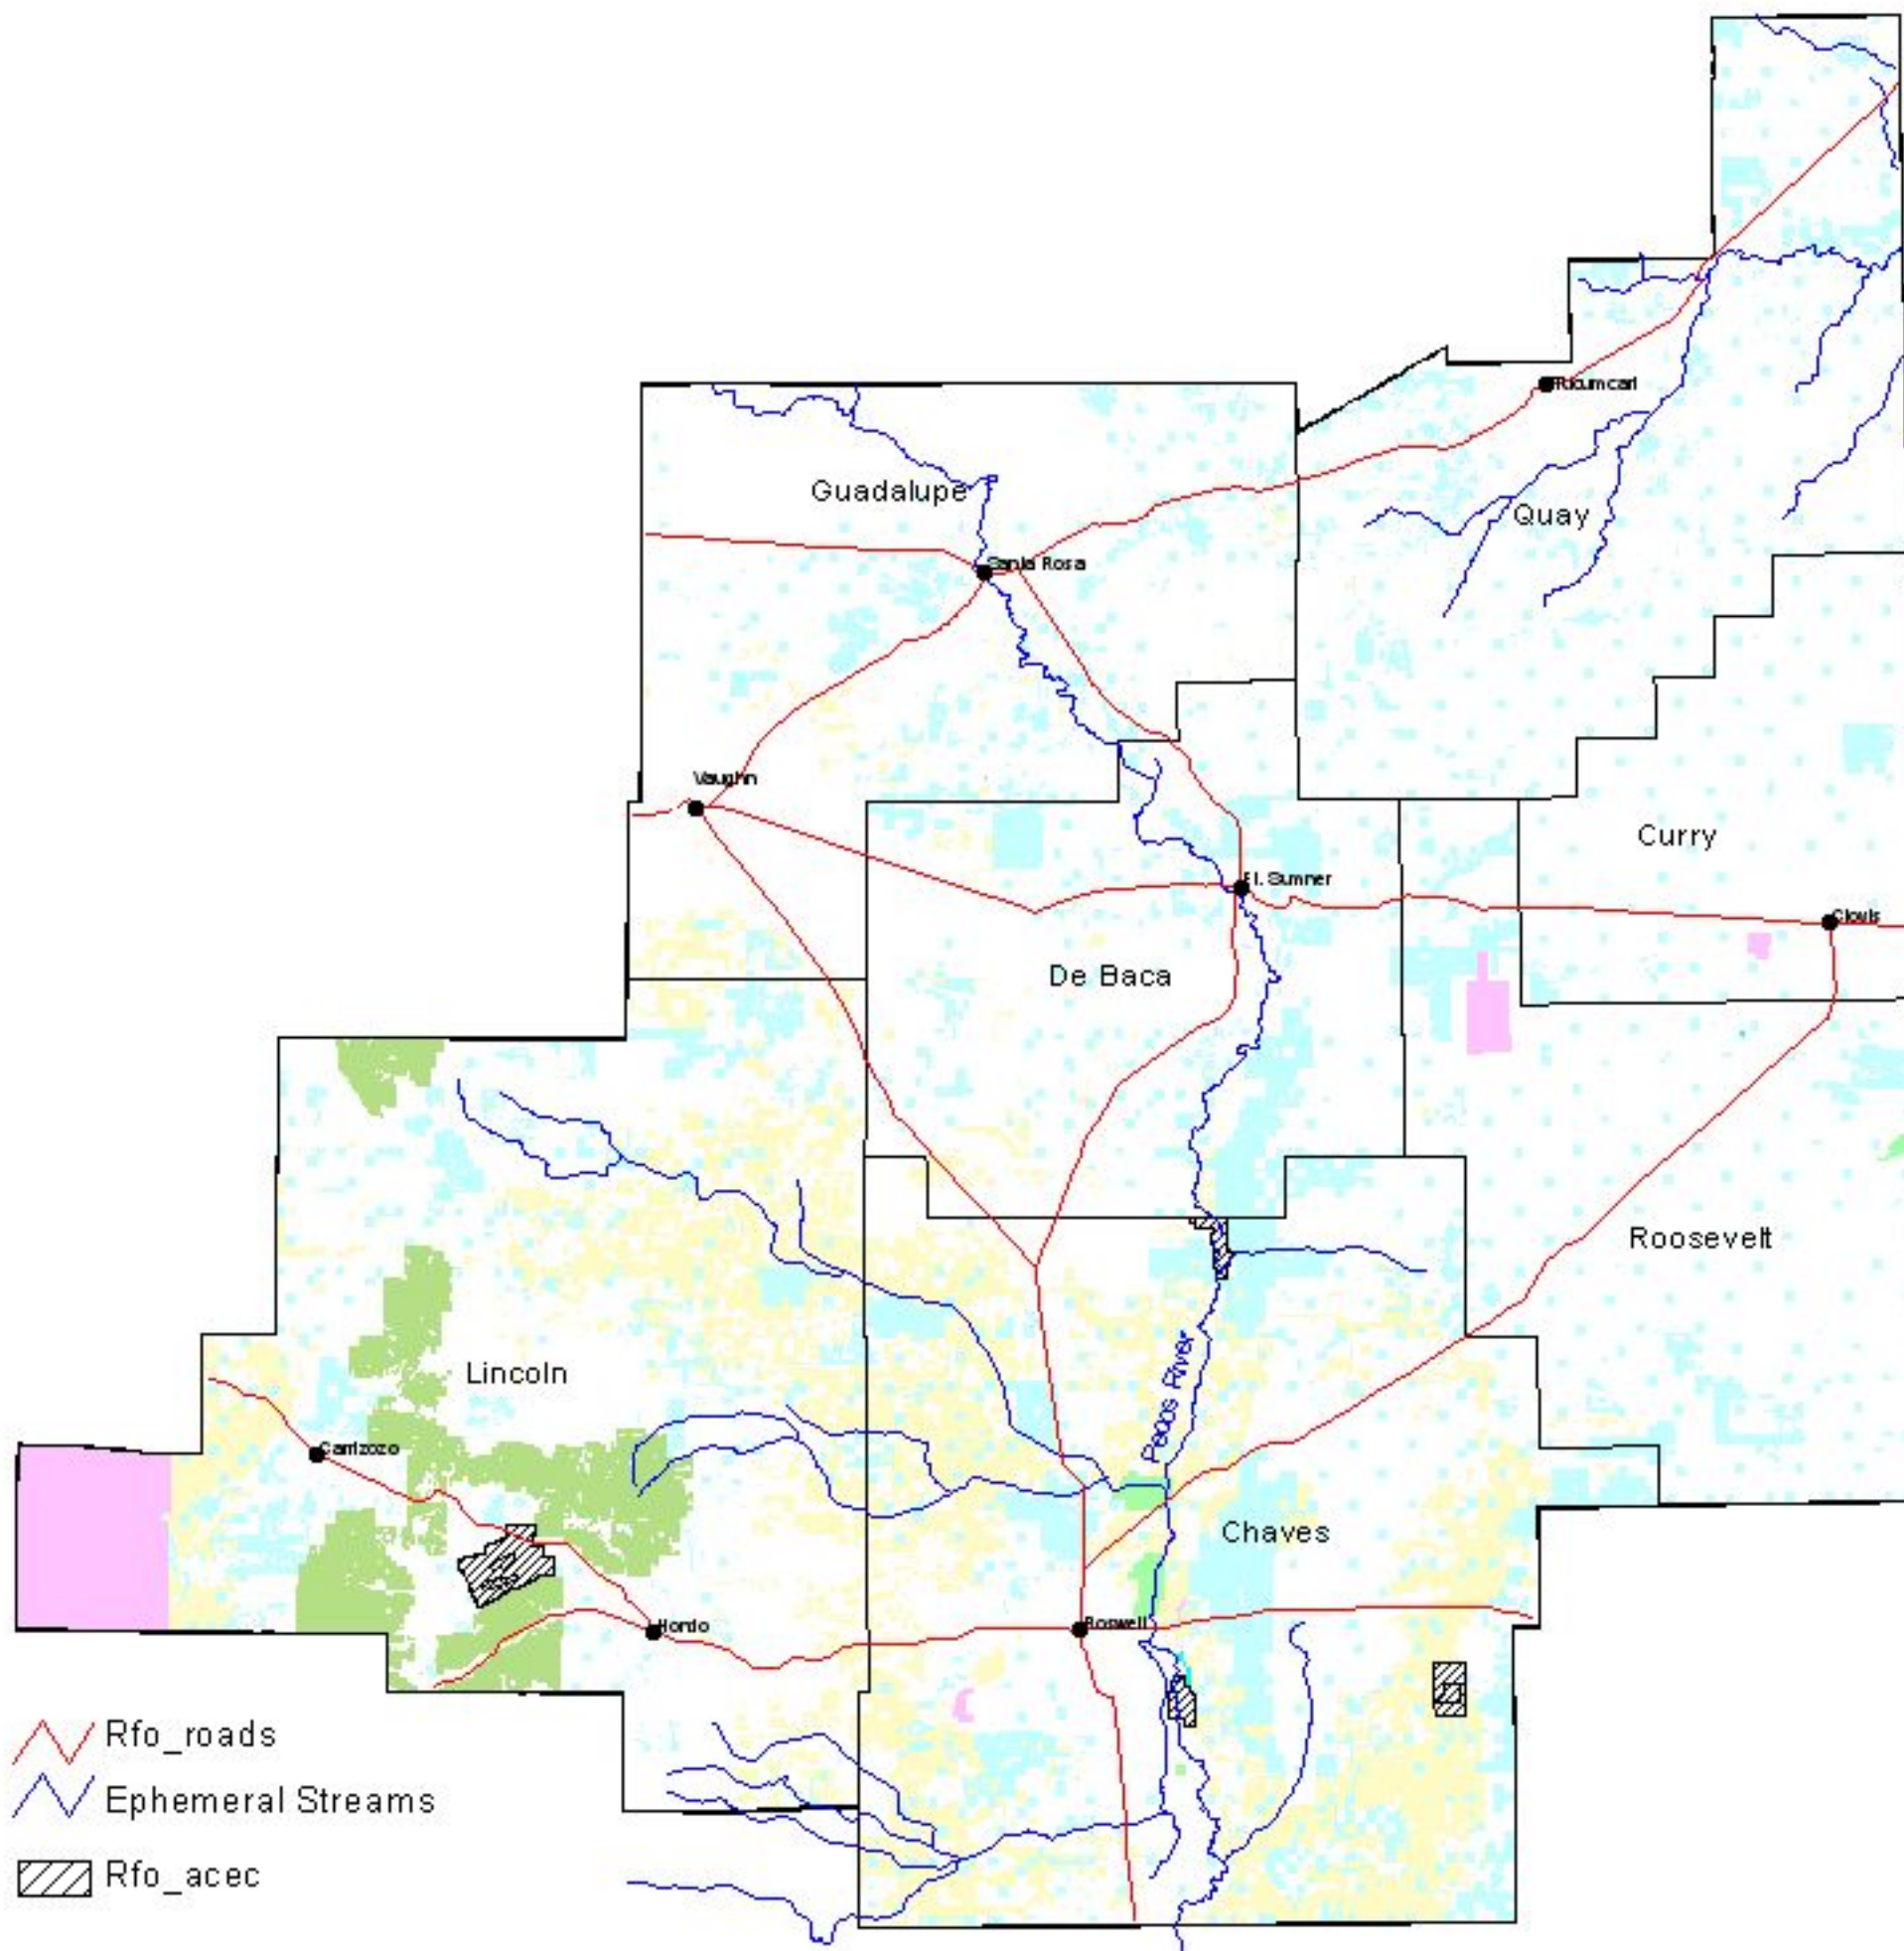

Roswell Field Office

Saltcedar and Russian Olive Control/Eradication

- Rfo_roads
- Ephemeral Streams
- Rfo_acec

- BLM
- DOD
- FS
- FWS
- P
- S
- SGF
- SP

No warranty is made by the Bureau of Land Management as to the accuracy, reliability, or completeness of these data for individual use or aggregate use with other data. Original data was compiled from various sources. Spatial information may not meet National Map Accuracy Standards. This information may be updated without notification.

Produced by the RFO GIS Specialist on Dec. 1, 2004.