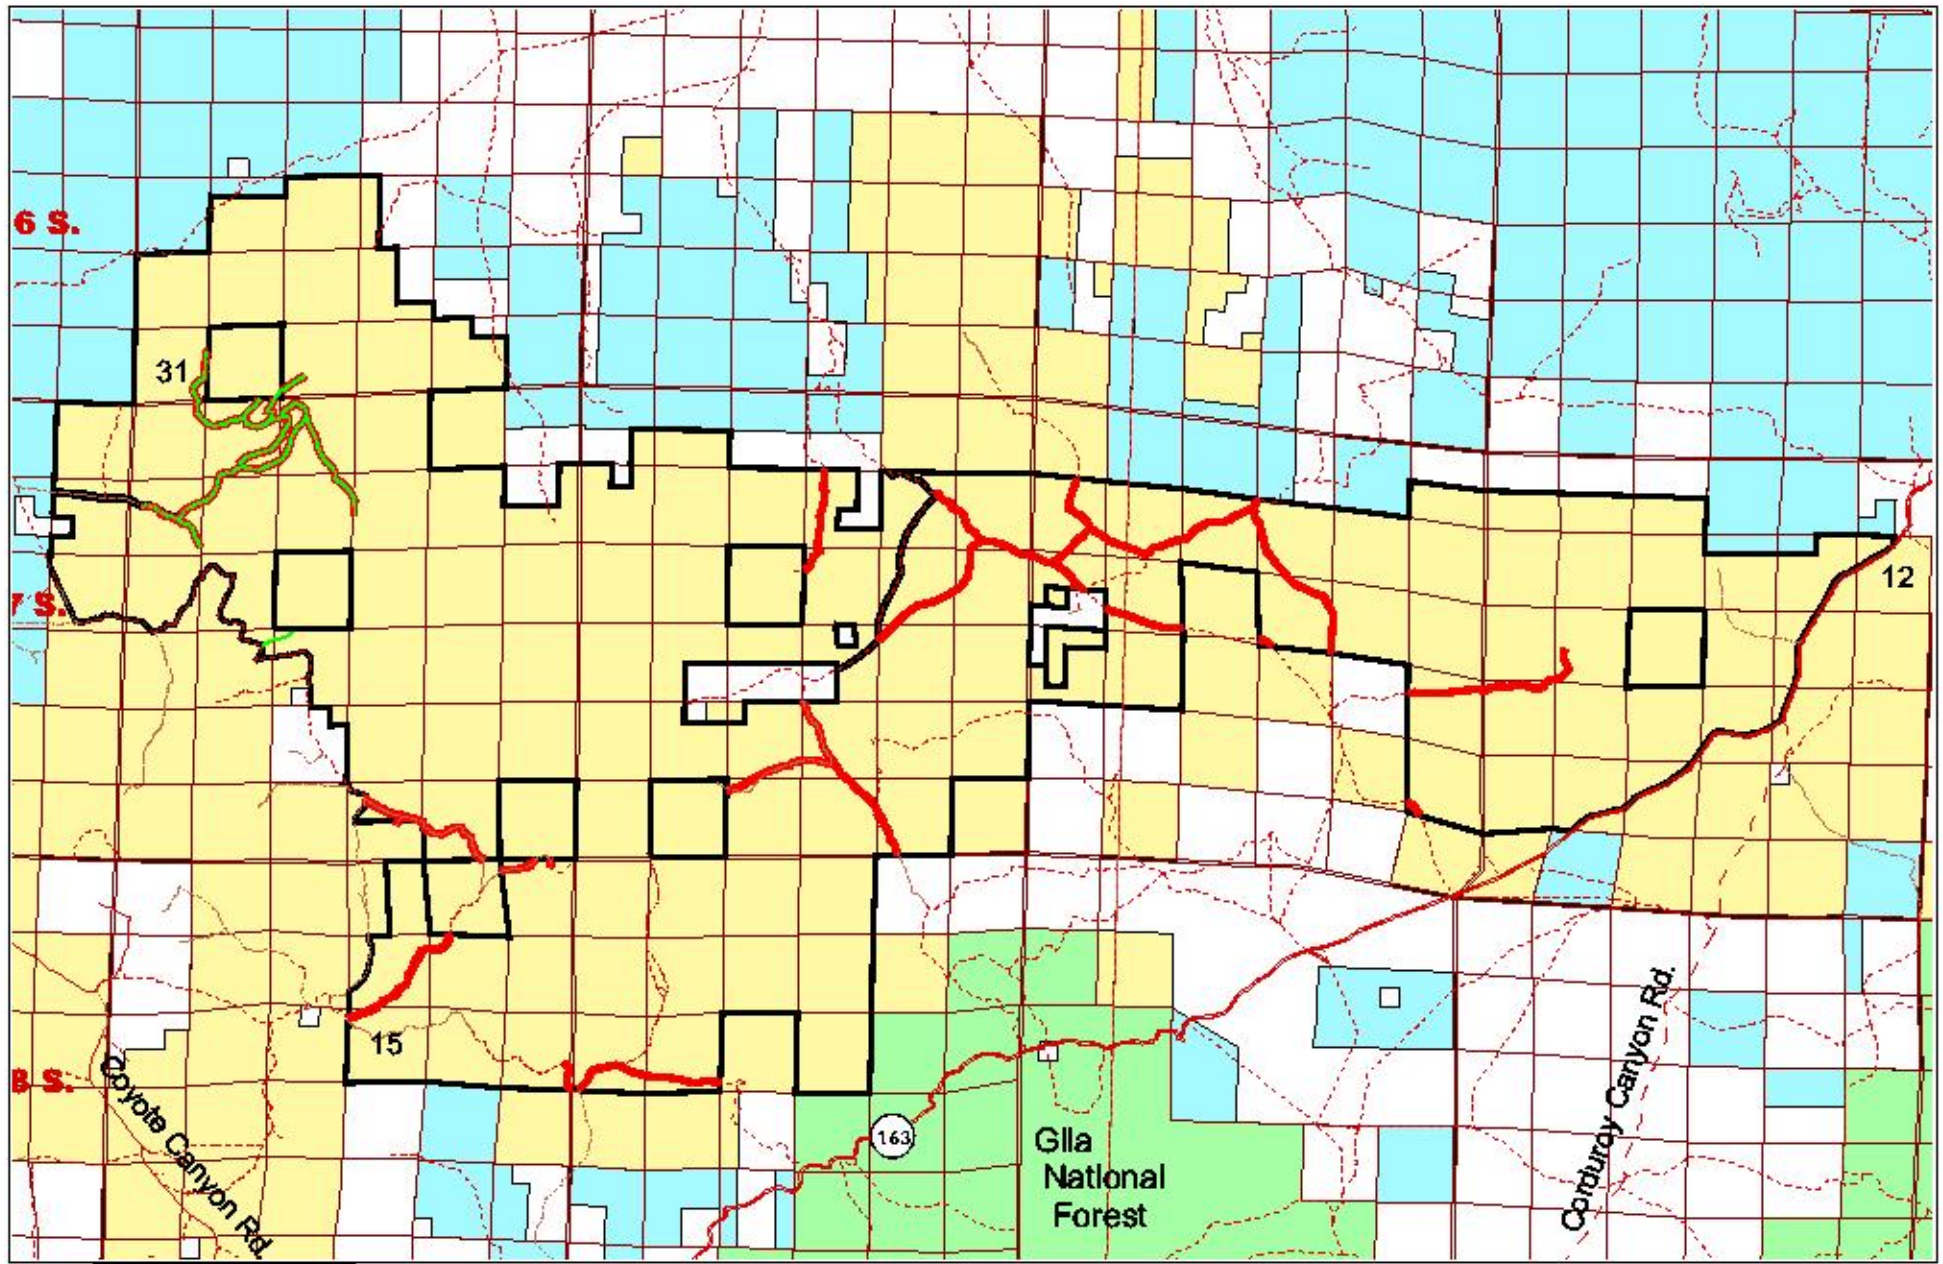

This is a **revised final map** showing ways and closed routes within the Continental Divide WSA. Changes include the deletion of ways previously depicted in the following acquired lands:

T. 6 S., R. 13 W., Section 32 and  
T. 7 S., R. 12 W., Sections 16 and 32.

**LEGEND**

-  Closed Rd.
-  1980 Way

**Land Status**

-  BLM
-  P
-  S

# Continental Divide WSA 1980 Way Inventory

December 2003

No warranty is made by BLM as to the accuracy, reliability, or completeness of the data.