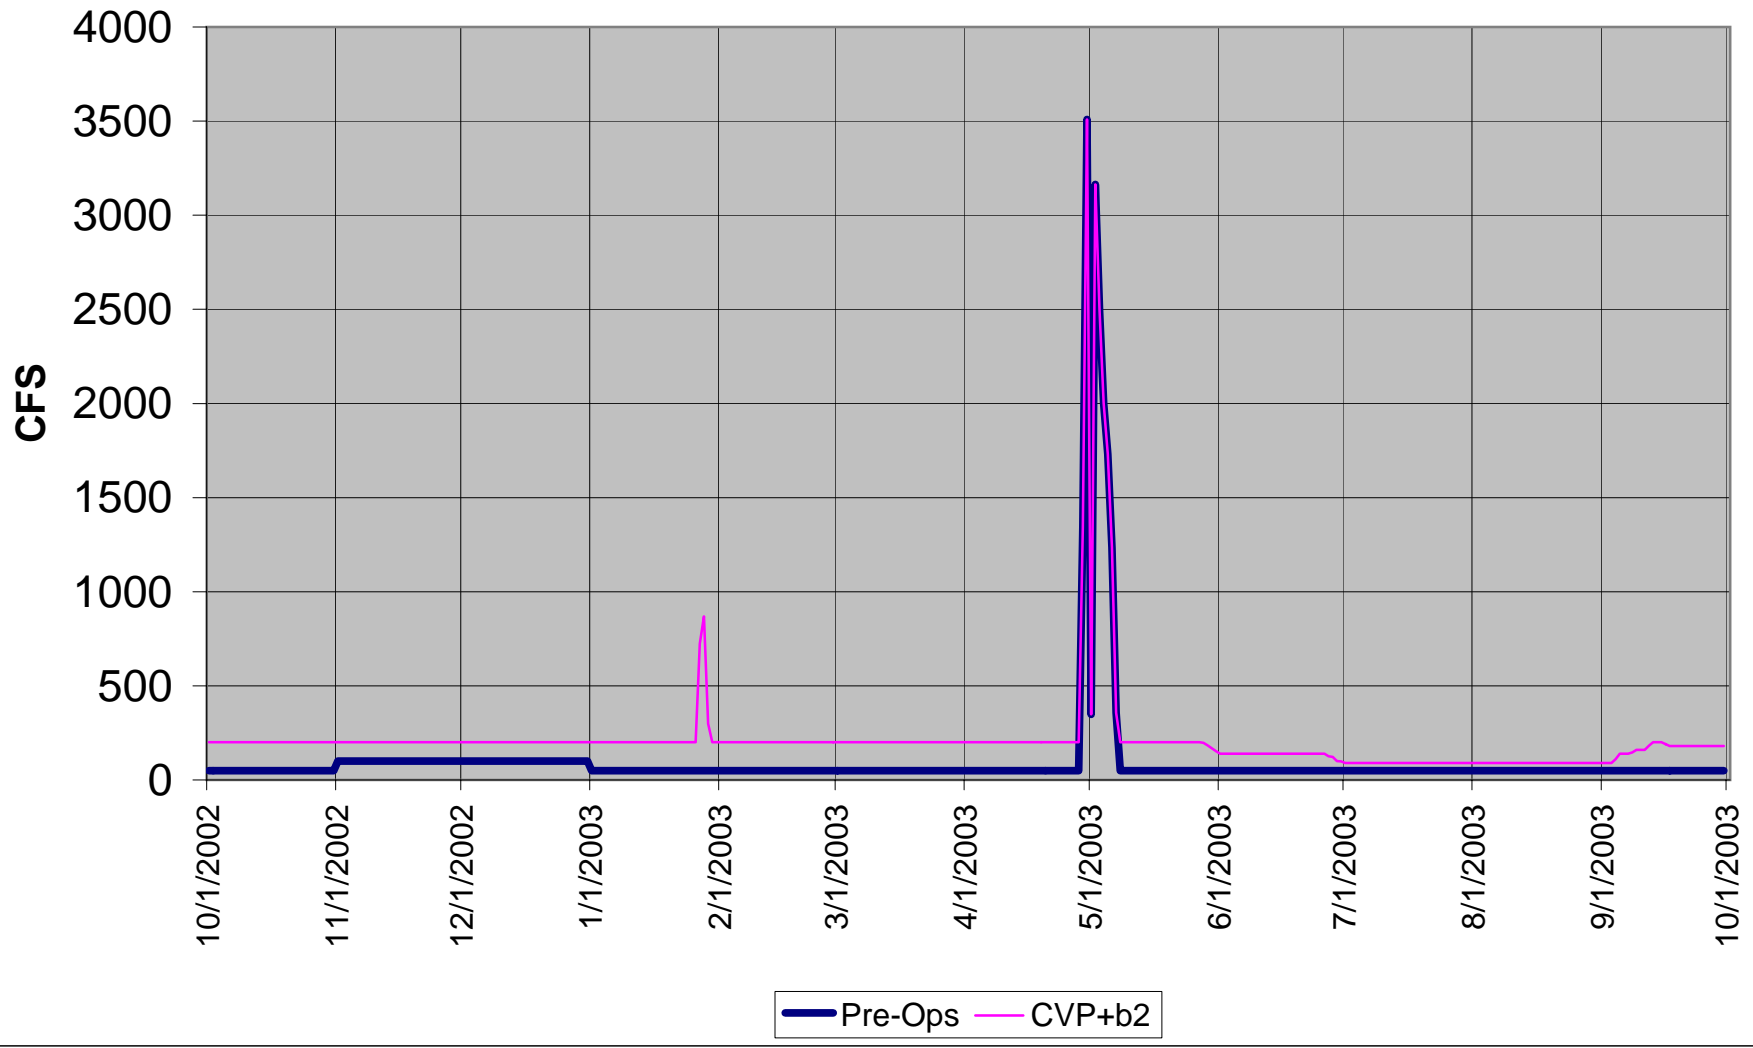

Nimbus

Keswick

Clear Creek

Delta