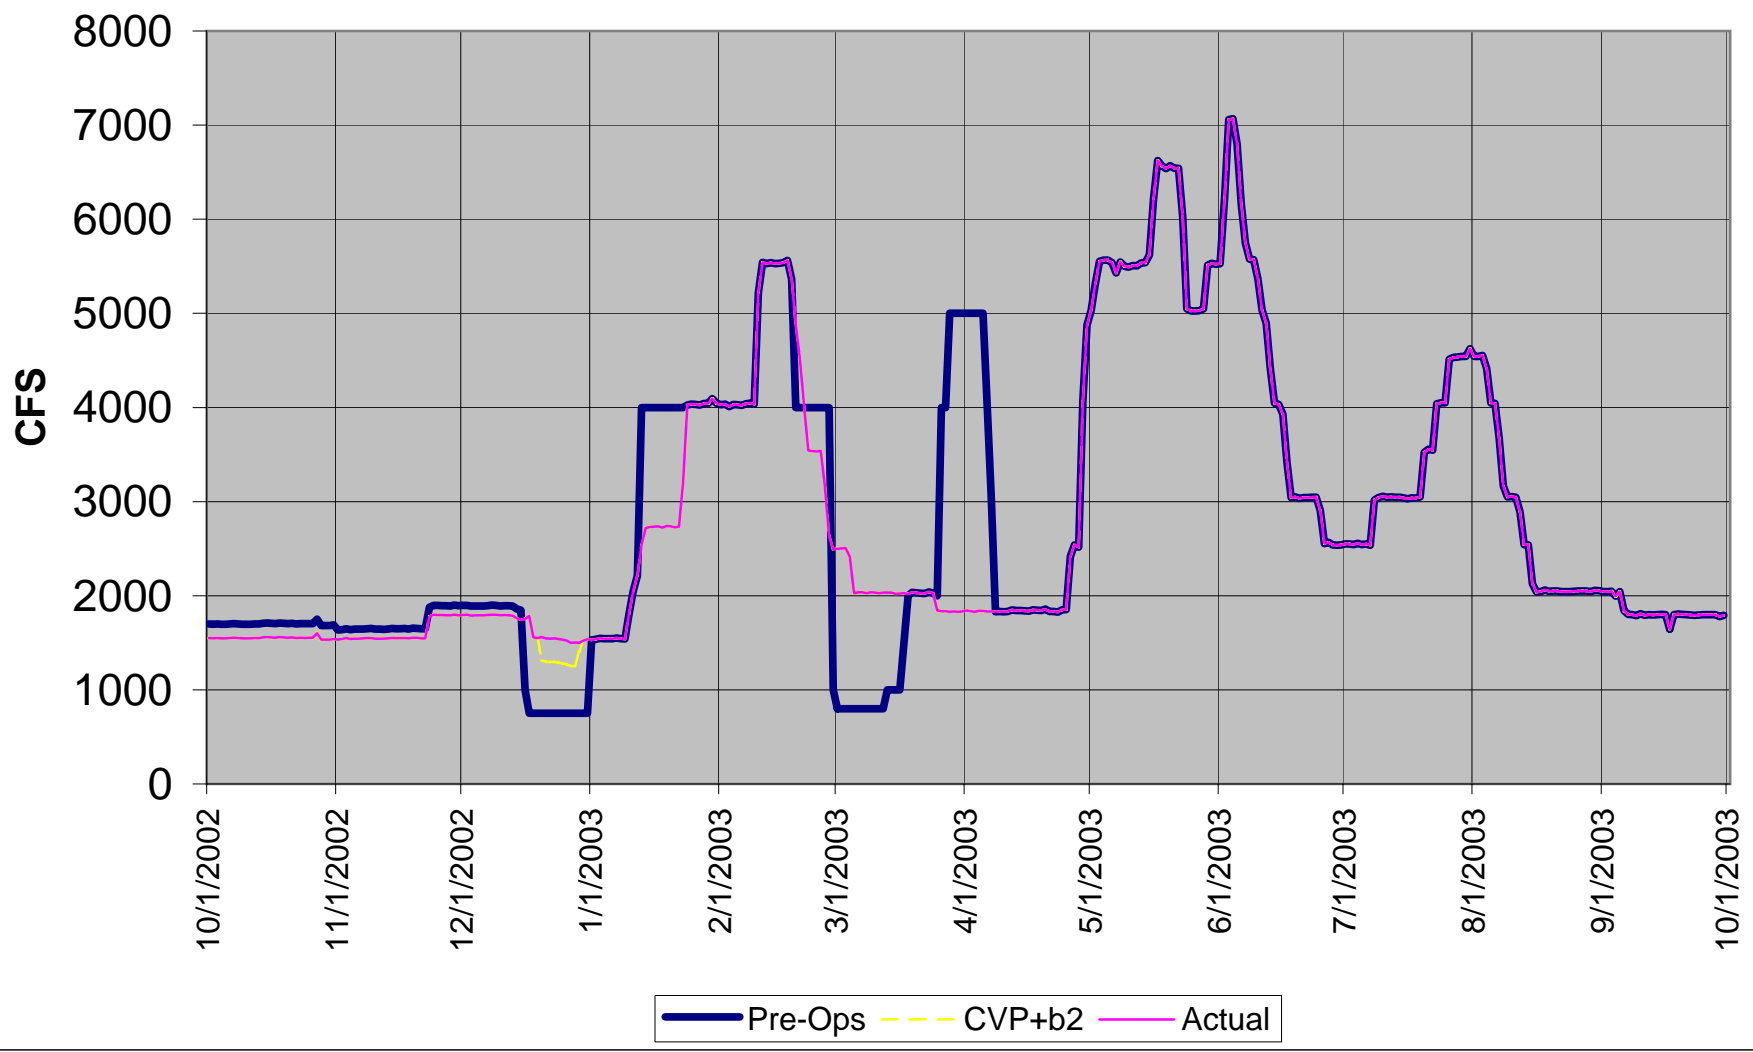

Nimbus

Keswick

Clear Creek

Delta