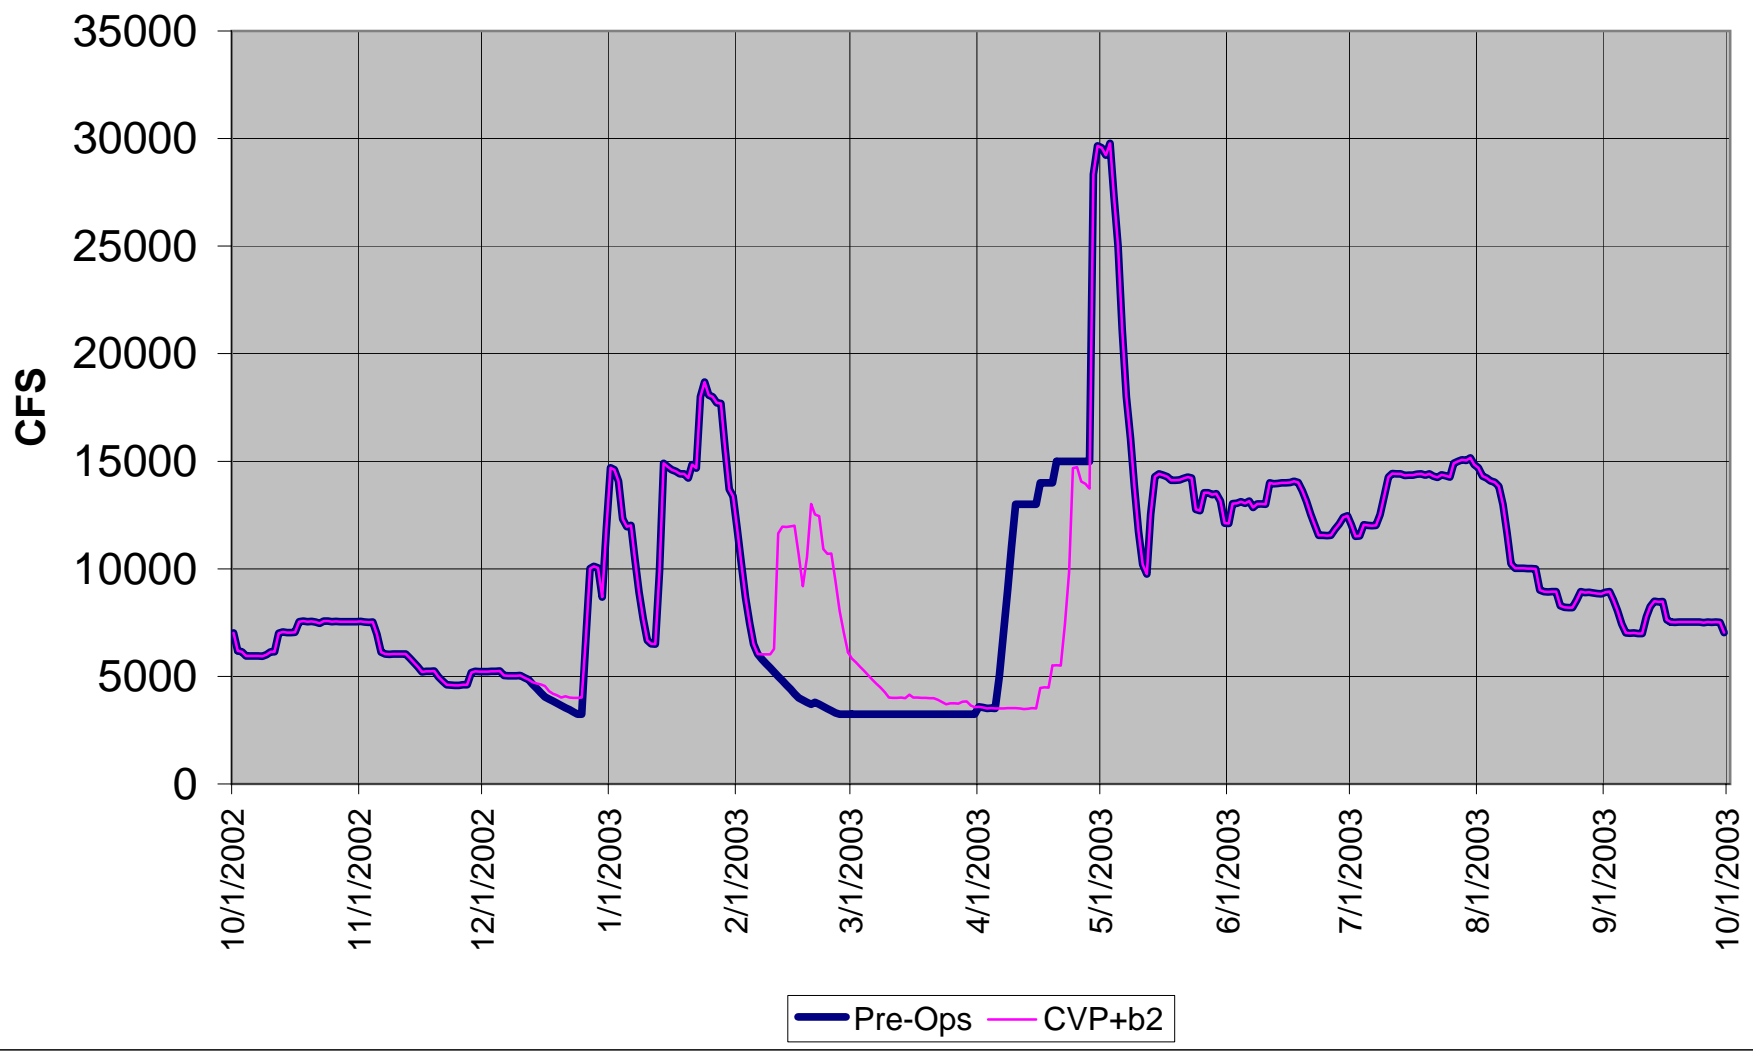

Nimbus

Keswick

Clear Creek

Delta