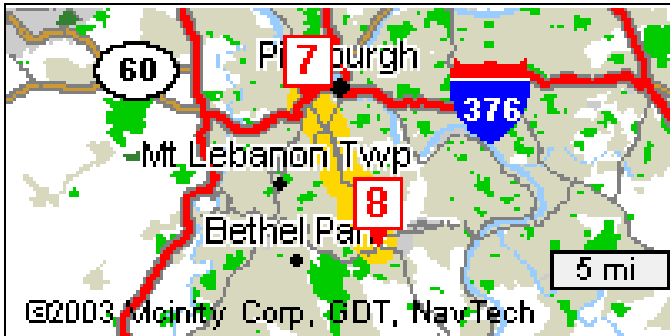

## Pittsburgh Airport to Nearby Accommodations for Bruceton Research Center

**Airport Exit** and go Southwest for 0.9 miles

Continue on ramp at sign reading "**PA-60 S to Pittsburgh / Pennsylvania Turnpike East and I-79**" and go South for 0.6 miles.

Continue on **PA-60** and go Southeast for 6 miles

Continue on **US-30, US-22** and **I-279** and go East for 9 miles.

Exit **just prior to Fort Pitt Tunnel** via ramp at sign reading "Exit **5B PA-51 S / US-19-Truck S to Uniontown**" and go Southeast for 900 feet.

Bear right on **PA-51** and go Southeast for 7 miles.

Bear right on ramp at sign reading "**McKeesport / West Mifflin and PA-885**" and go Northwest for 500 feet.

Turn right on **Lebanon Church Rd, Yellow Belt. Motels on right side of road.**

- Comfort Inn, 1340 Lebanon Church Road**
- Marriott SpringHill Suites, 1500 Lebanon Church Road**
- Hampton Inn, 1550 Lebanon Church Road**