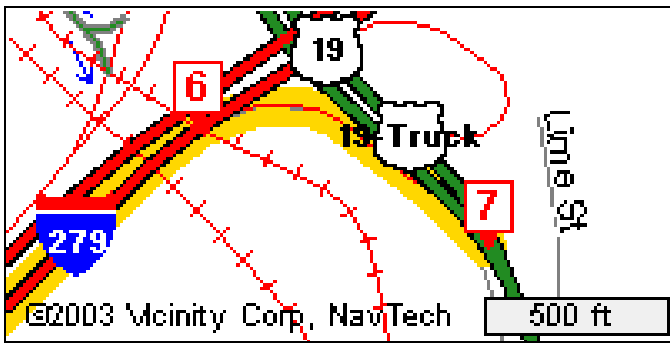

## Pittsburgh Airport to Nearby Accommodations for Bruceton Research Center

**Airport Exit** and go Southwest for 0.9 miles

Continue on ramp at sign reading "**PA-60 S to Pittsburgh / Pennsylvania Turnpike East and I-79**" and go South for 0.6 miles.

Continue on **PA-60** and go Southeast for 6 miles

Continue on **US-30, US-22** and **I-279** and go East for 9 miles.

Exit **just prior to Fort Pitt Tunnel** via ramp at sign reading "Exit **5B PA-51 S / US-19-Truck S to Uniontown**" and go Southeast for 900 feet.

Bear right on **PA-51** and go Southeast for 7 miles.

Bear right on ramp at sign reading "**McKeesport / West Mifflin and PA-885**" and go Northwest for 500 feet.

Turn right on **Lebanon Church Rd, Yellow Belt. Motels on right side of road.**