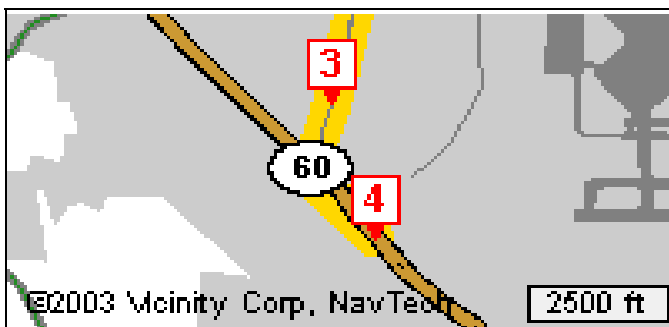

## Pittsburgh Airport to Nearby Accommodations for Bruceton Research Center

**Airport Exit** and go Southwest for 0.9 miles

Continue on ramp at sign reading "**PA-60 S to Pittsburgh / Pennsylvania Turnpike East and I-79**" and go South for 0.6 miles.

Continue on **PA-60** and go Southeast for 6 miles

Continue on **US-30, US-22** and **I-279** and go East for 9 miles.

Exit **just prior to Fort Pitt Tunnel** via ramp at sign reading "Exit **5B PA-51 S / US-19-Truck S to Uniontown**" and go Southeast for 900 feet.

Bear right on **PA-51** and go Southeast for 7 miles.

Bear right on ramp at sign reading "**McKeesport / West Mifflin and PA-885**" and go Northwest for 500 feet.

Turn right on **Lebanon Church Rd, Yellow Belt. Motels on right side of road.**