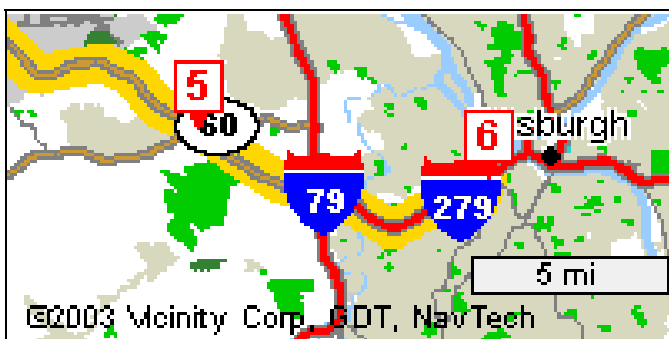

## Pittsburgh Airport to Nearby Accommodations for Bruceton Research Center

**Airport Exit** and go Southwest for 0.9 miles

Continue on ramp at sign reading "**PA-60 S to Pittsburgh / Pennsylvania Turnpike East and I-79**" and go South for 0.6 miles.

Continue on **PA-60** and go Southeast for 6 miles

Continue on **US-30, US-22** and **I-279** and go East for 9 miles.

Exit **just prior to Fort Pitt Tunnel** via ramp at sign reading "Exit **5B PA-51 S / US-19-Truck S to Uniontown**" and go Southeast for 900 feet.

Bear right on **PA-51** and go Southeast for 7 miles.

Bear right on ramp at sign reading "**McKeesport / West Mifflin and PA-885**" and go Northwest for 500 feet.

Turn right on **Lebanon Church Rd, Yellow Belt. Motels on right side of road.**

- Comfort Inn, 1340 Lebanon Church Road**
- Marriott SpringHill Suites, 1500 Lebanon Church Road**
- Hampton Inn, 1550 Lebanon Church Road**