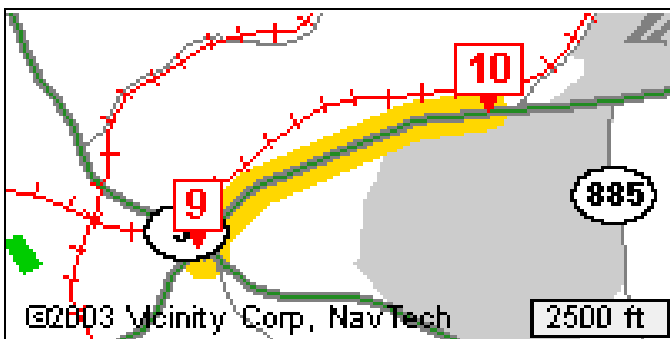

## Pittsburgh Airport to Nearby Accommodations for Bruceton Research Center

**Airport Exit** and go Southwest for 0.9 miles

Continue on ramp at sign reading "**PA-60 S to Pittsburgh / Pennsylvania Turnpike East and I-79**" and go South for 0.6 miles.

Continue on **PA-60** and go Southeast for 6 miles

Continue on **US-30, US-22** and **I-279** and go East for 9 miles.

Exit **just prior to Fort Pitt Tunnel** via ramp at sign reading "Exit **5B PA-51 S / US-19-Truck S to Uniontown**" and go Southeast for 900 feet.

Bear right on **PA-51** and go Southeast for 7 miles.

Bear right on ramp at sign reading "**McKeesport / West Mifflin and PA-885**" and go Northwest for 500 feet.

Turn right on **Lebanon Church Rd, Yellow Belt. Motels on right side of road.**