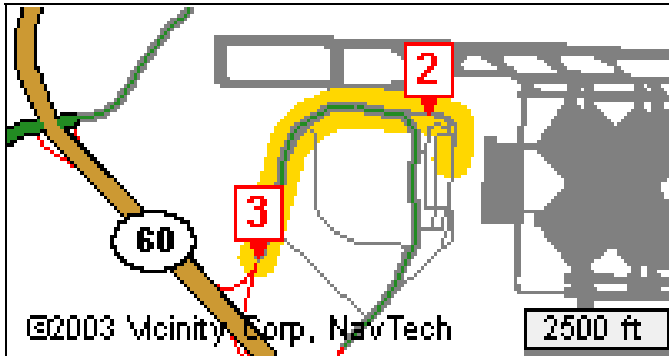

## Pittsburgh Airport to Nearby Accommodations for Bruceton Research Center

**Airport Exit** and go Southwest for 0.9 miles

Continue on ramp at sign reading "**PA-60 S to Pittsburgh / Pennsylvania Turnpike East and I-79**" and go South for 0.6 miles.

Continue on **PA-60** and go Southeast for 6 miles

Continue on **US-30, US-22** and **I-279** and go East for 9 miles.

Exit **just prior to Fort Pitt Tunnel** via ramp at sign reading "Exit **5B PA-51 S / US-19-Truck S to Uniontown**" and go Southeast for 900 feet.

Bear right on **PA-51** and go Southeast for 7 miles.

Bear right on ramp at sign reading "**McKeesport / West Mifflin and PA-885**" and go Northwest for 500 feet.

Turn right on **Lebanon Church Rd, Yellow Belt. Motels on right side of road.**