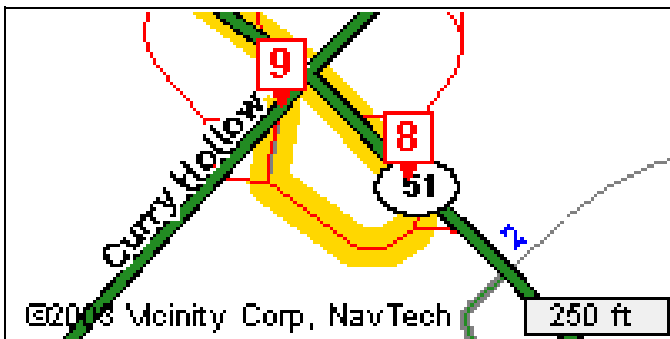

## Pittsburgh Airport to Nearby Accommodations for Bruceton Research Center

**Airport Exit** and go Southwest for 0.9 miles

Continue on ramp at sign reading "**PA-60 S to Pittsburgh / Pennsylvania Turnpike East and I-79**" and go South for 0.6 miles.

Continue on **PA-60** and go Southeast for 6 miles

Continue on **US-30, US-22** and **I-279** and go East for 9 miles.

Exit **just prior to Fort Pitt Tunnel** via ramp at sign reading "Exit **5B PA-51 S / US-19-Truck S to Uniontown**" and go Southeast for 900 feet.

Bear right on **PA-51** and go Southeast for 7 miles.

Bear right on ramp at sign reading "**McKeesport / West Mifflin and PA-885**" and go Northwest for 500 feet.

Turn right on **Lebanon Church Rd, Yellow Belt. Motels on right side of road.**