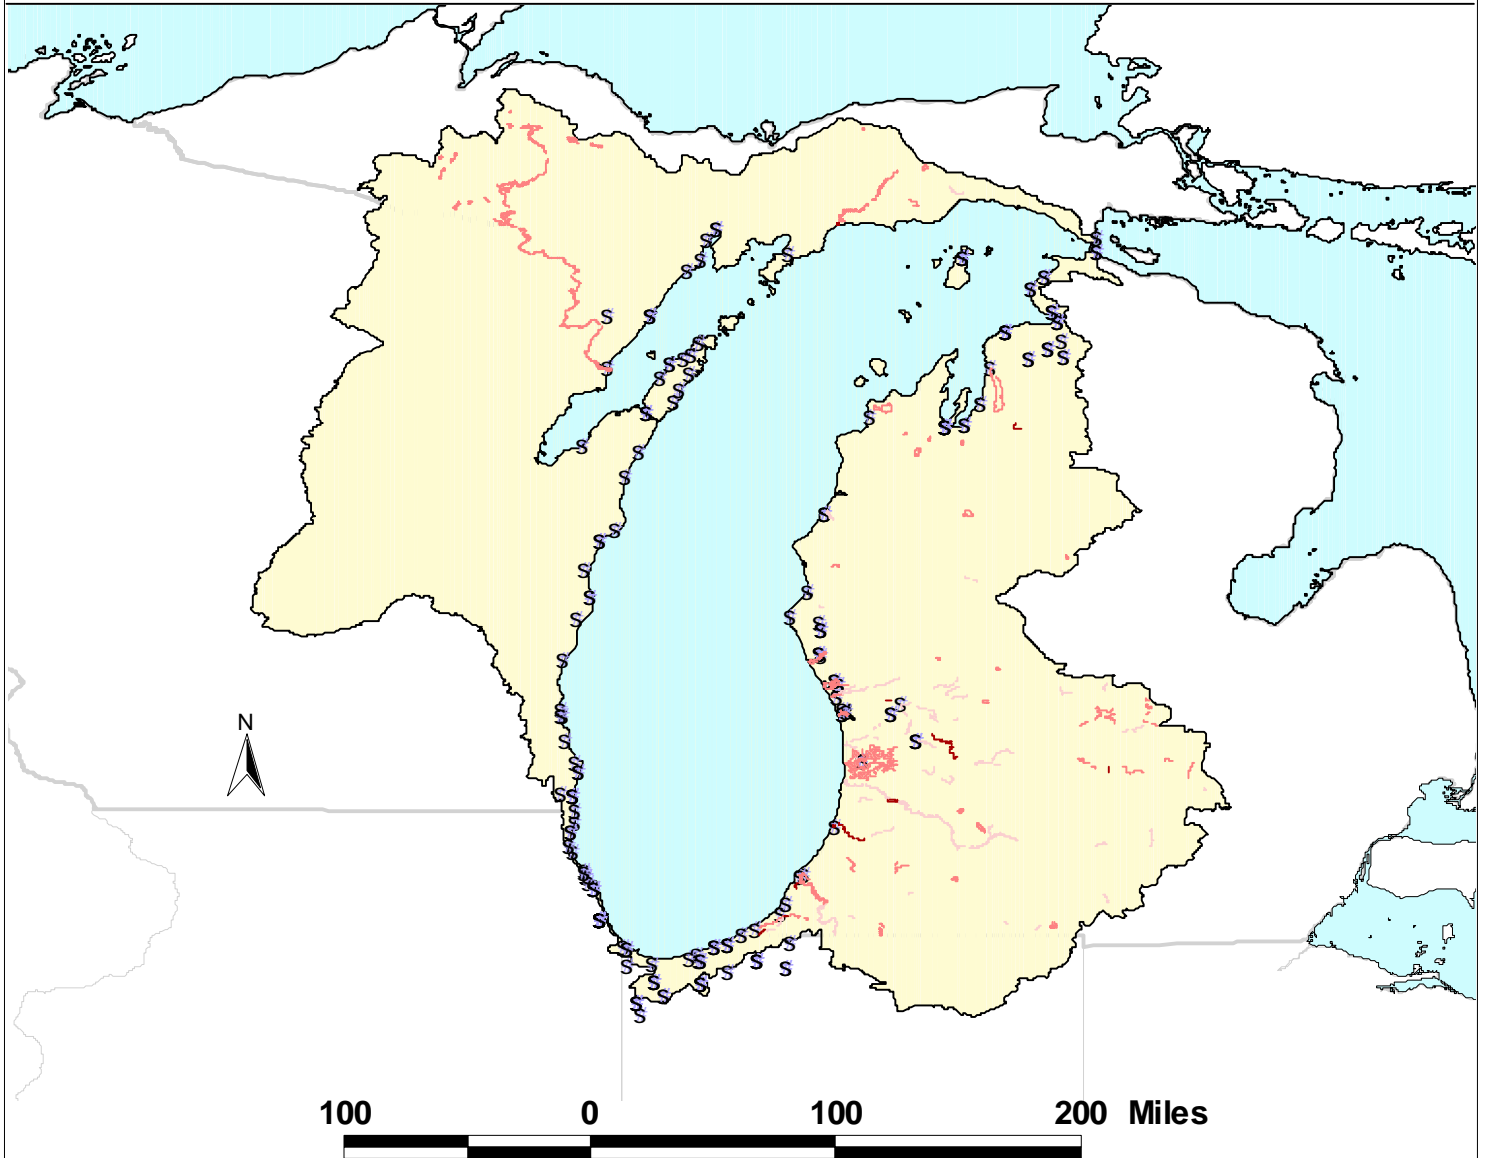

Lake Michigan TMDL Waterbodies by Priority

TMDL Waterbodies by priority:

-  HIGH
-  LOW
-  MEDIUM
-  Lake Michigan Beaches 1999
-  Great Lakes
-  Lake Michigan Watershed
-  State Boundaries

Map created by:
Martha Avilés-Quintero
USEPA Region 5
04/13/01