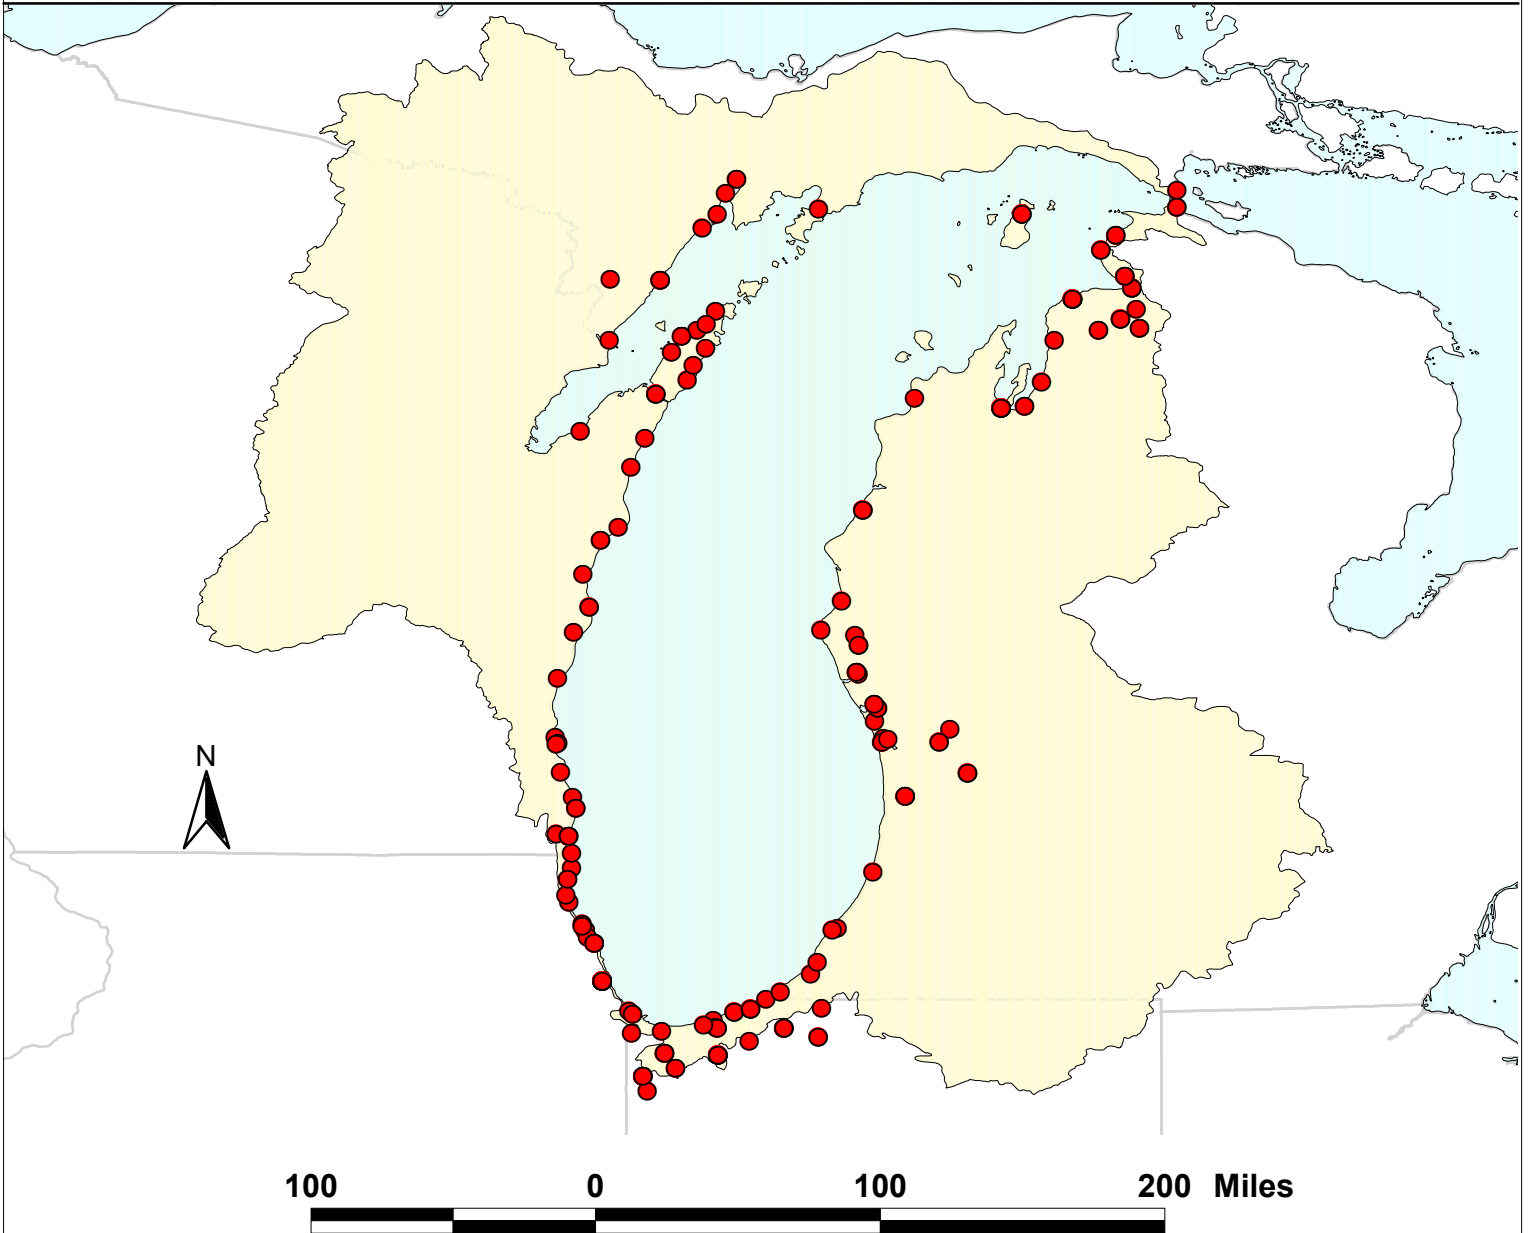

# Lake Michigan Beaches in 1999

- Lake Michigan Beaches
- Great Lakes
- Lake Michigan Watershed
- State Boundaries

Please direct comments to:  
Holiday Wirick  
wirick.holiday@epa.gov  
(312)353-6704  
Data source: National Health  
Protection Survey of Beaches 1999

Map created by:  
Martha Avilés-Quintero  
USEPA Region 5  
04/05/01