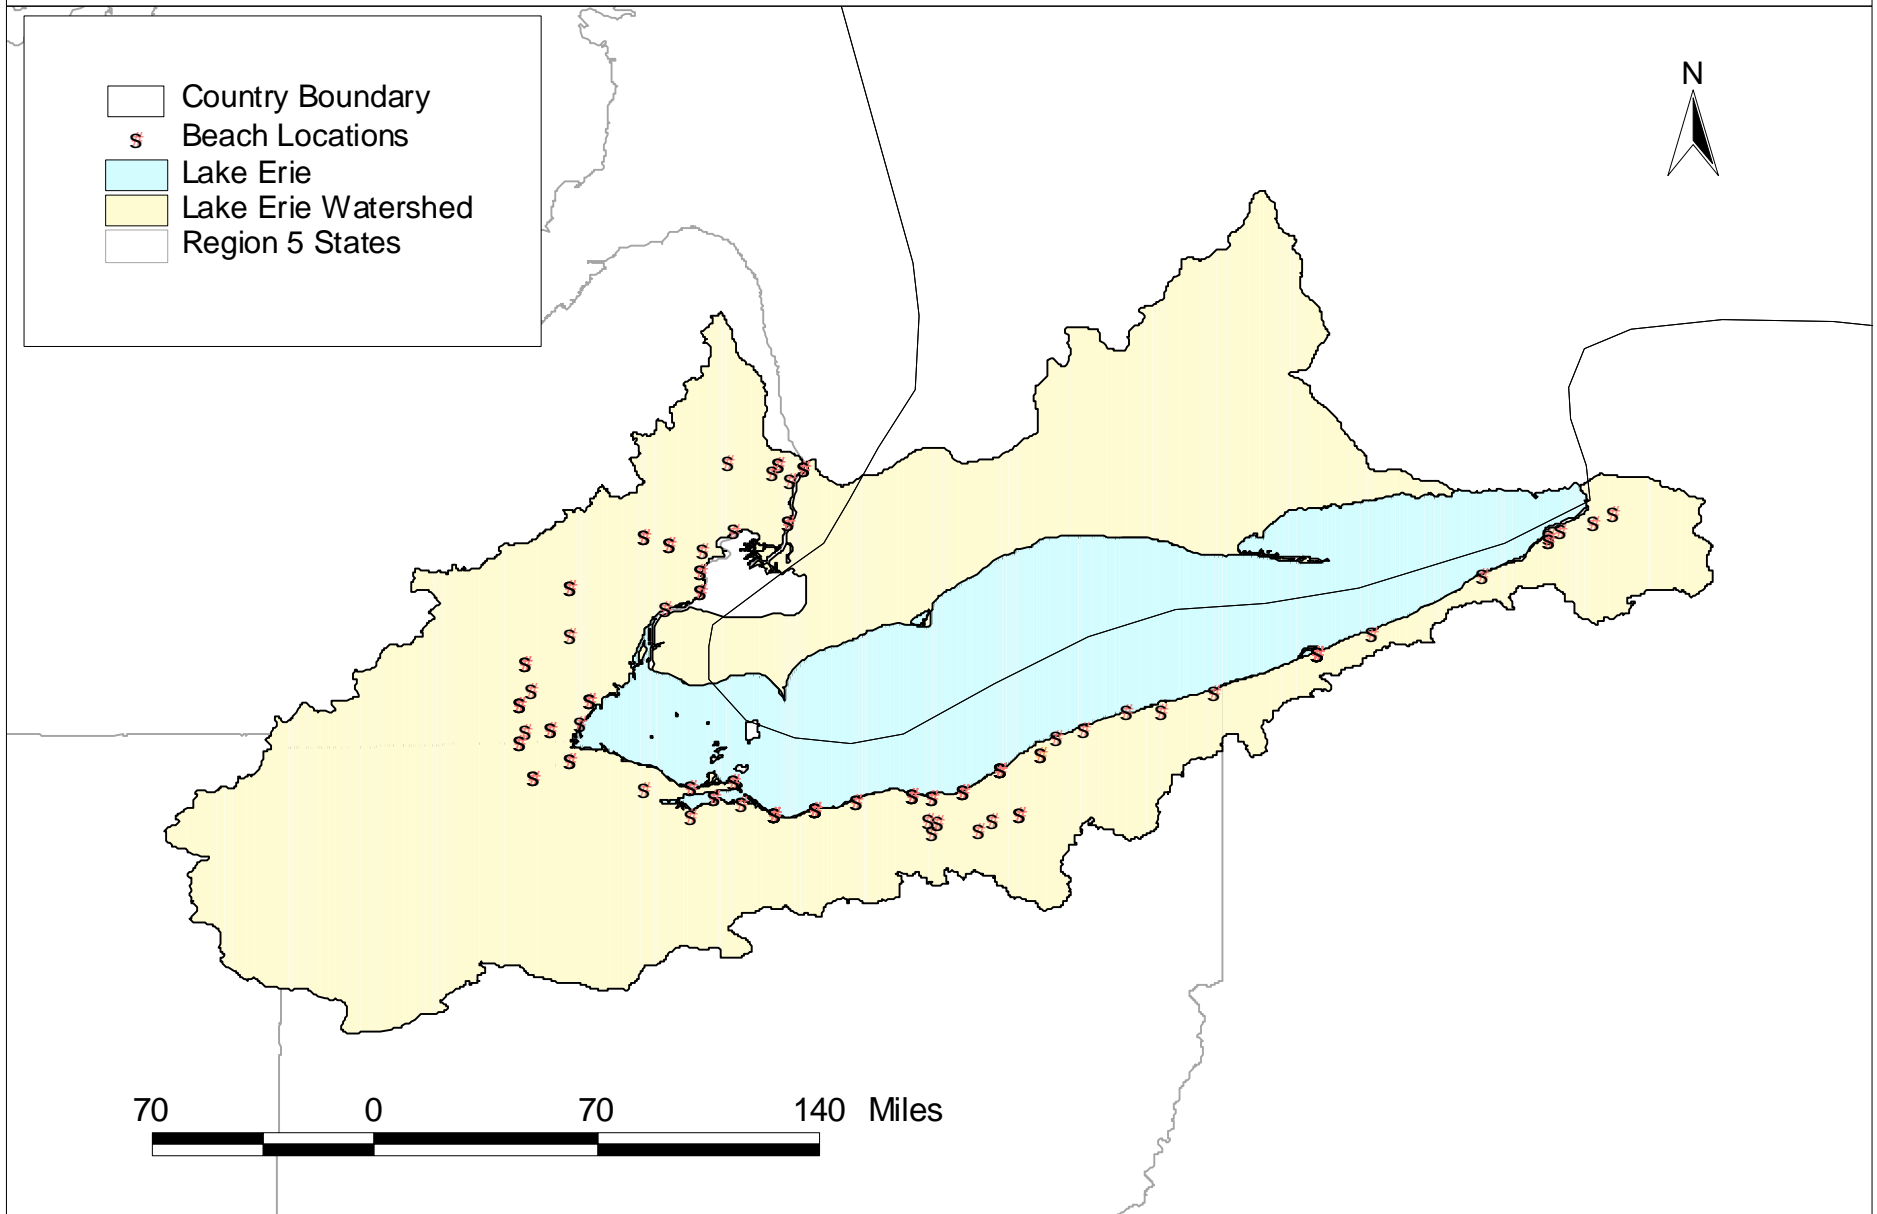

Lake Erie Beach Locations in 1999

Map Prepared by
Christiana Lawson
U.S. EPA Region 5
05-31-01

Please direct comments to:
Holiday Wirick
wirick.holiday@epa.gov
312-353-6704

Data Source: National Health Protection
Survey of Beaches - 1999 Swimming Season