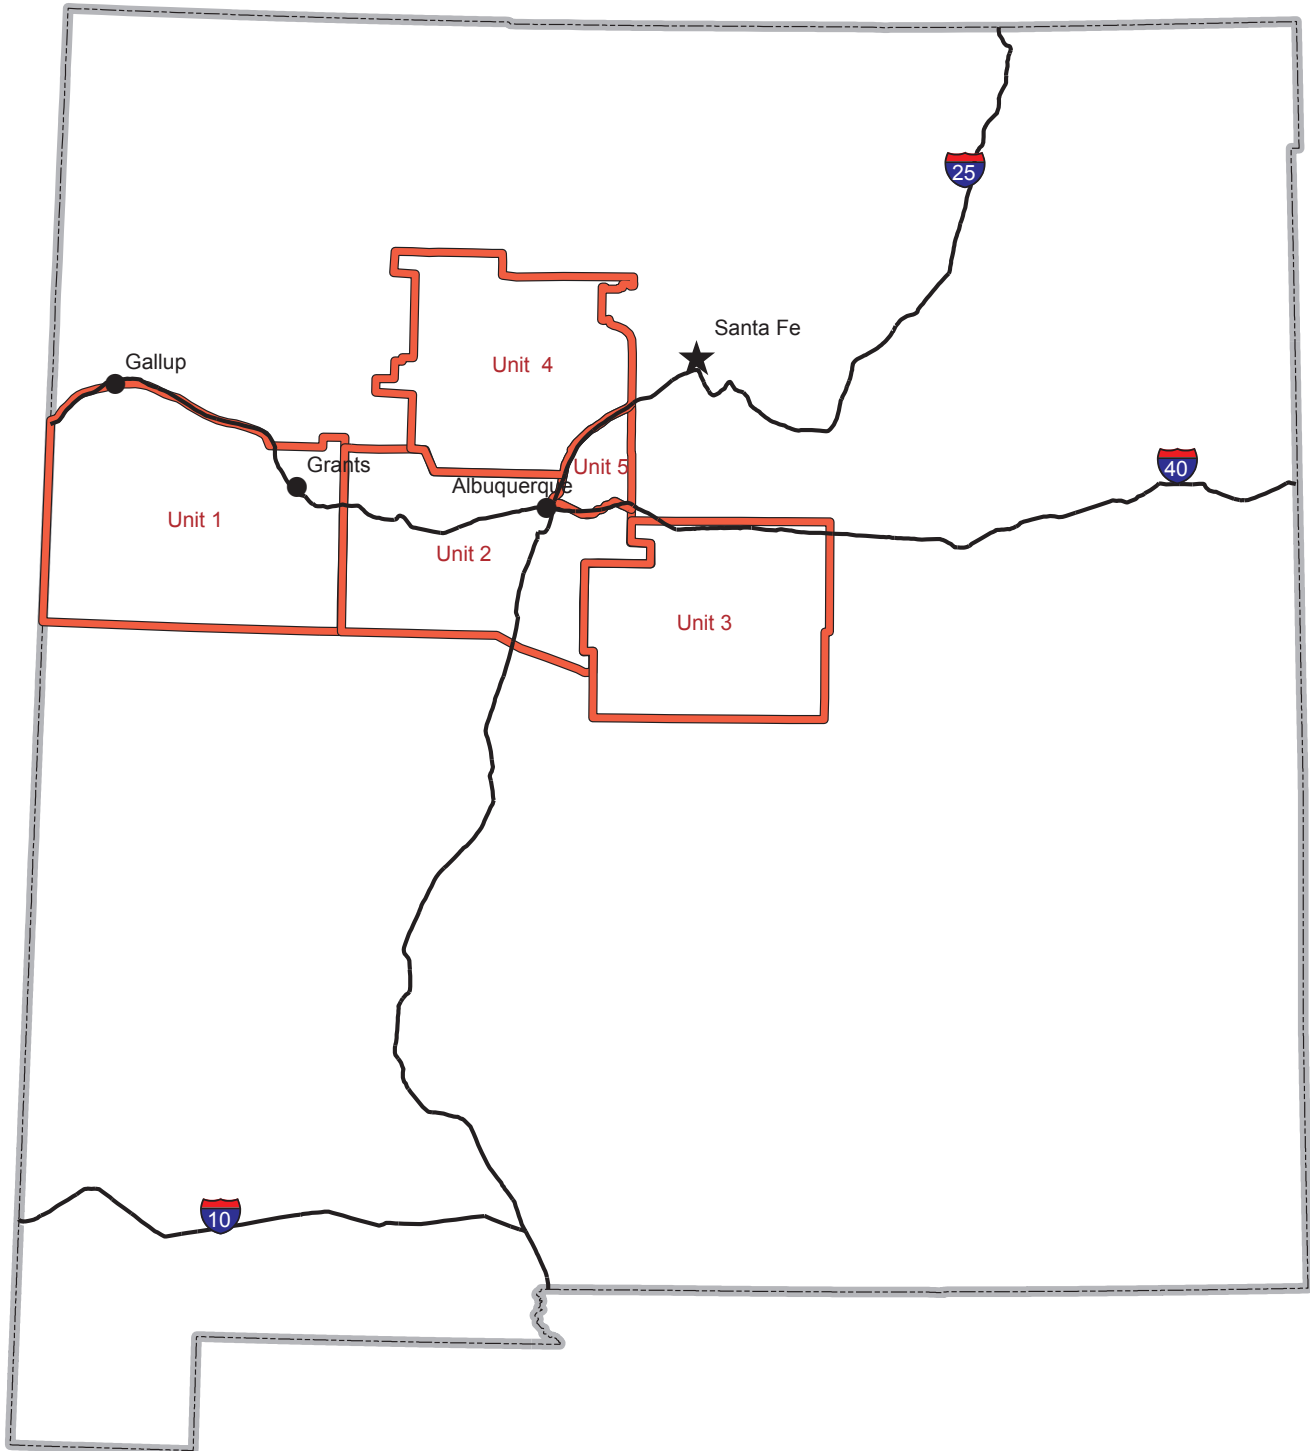

Map 1 - Rio Puerco Resource Management Planning Area

- Communities
- Interstates
- ▭ RMP Planning Units