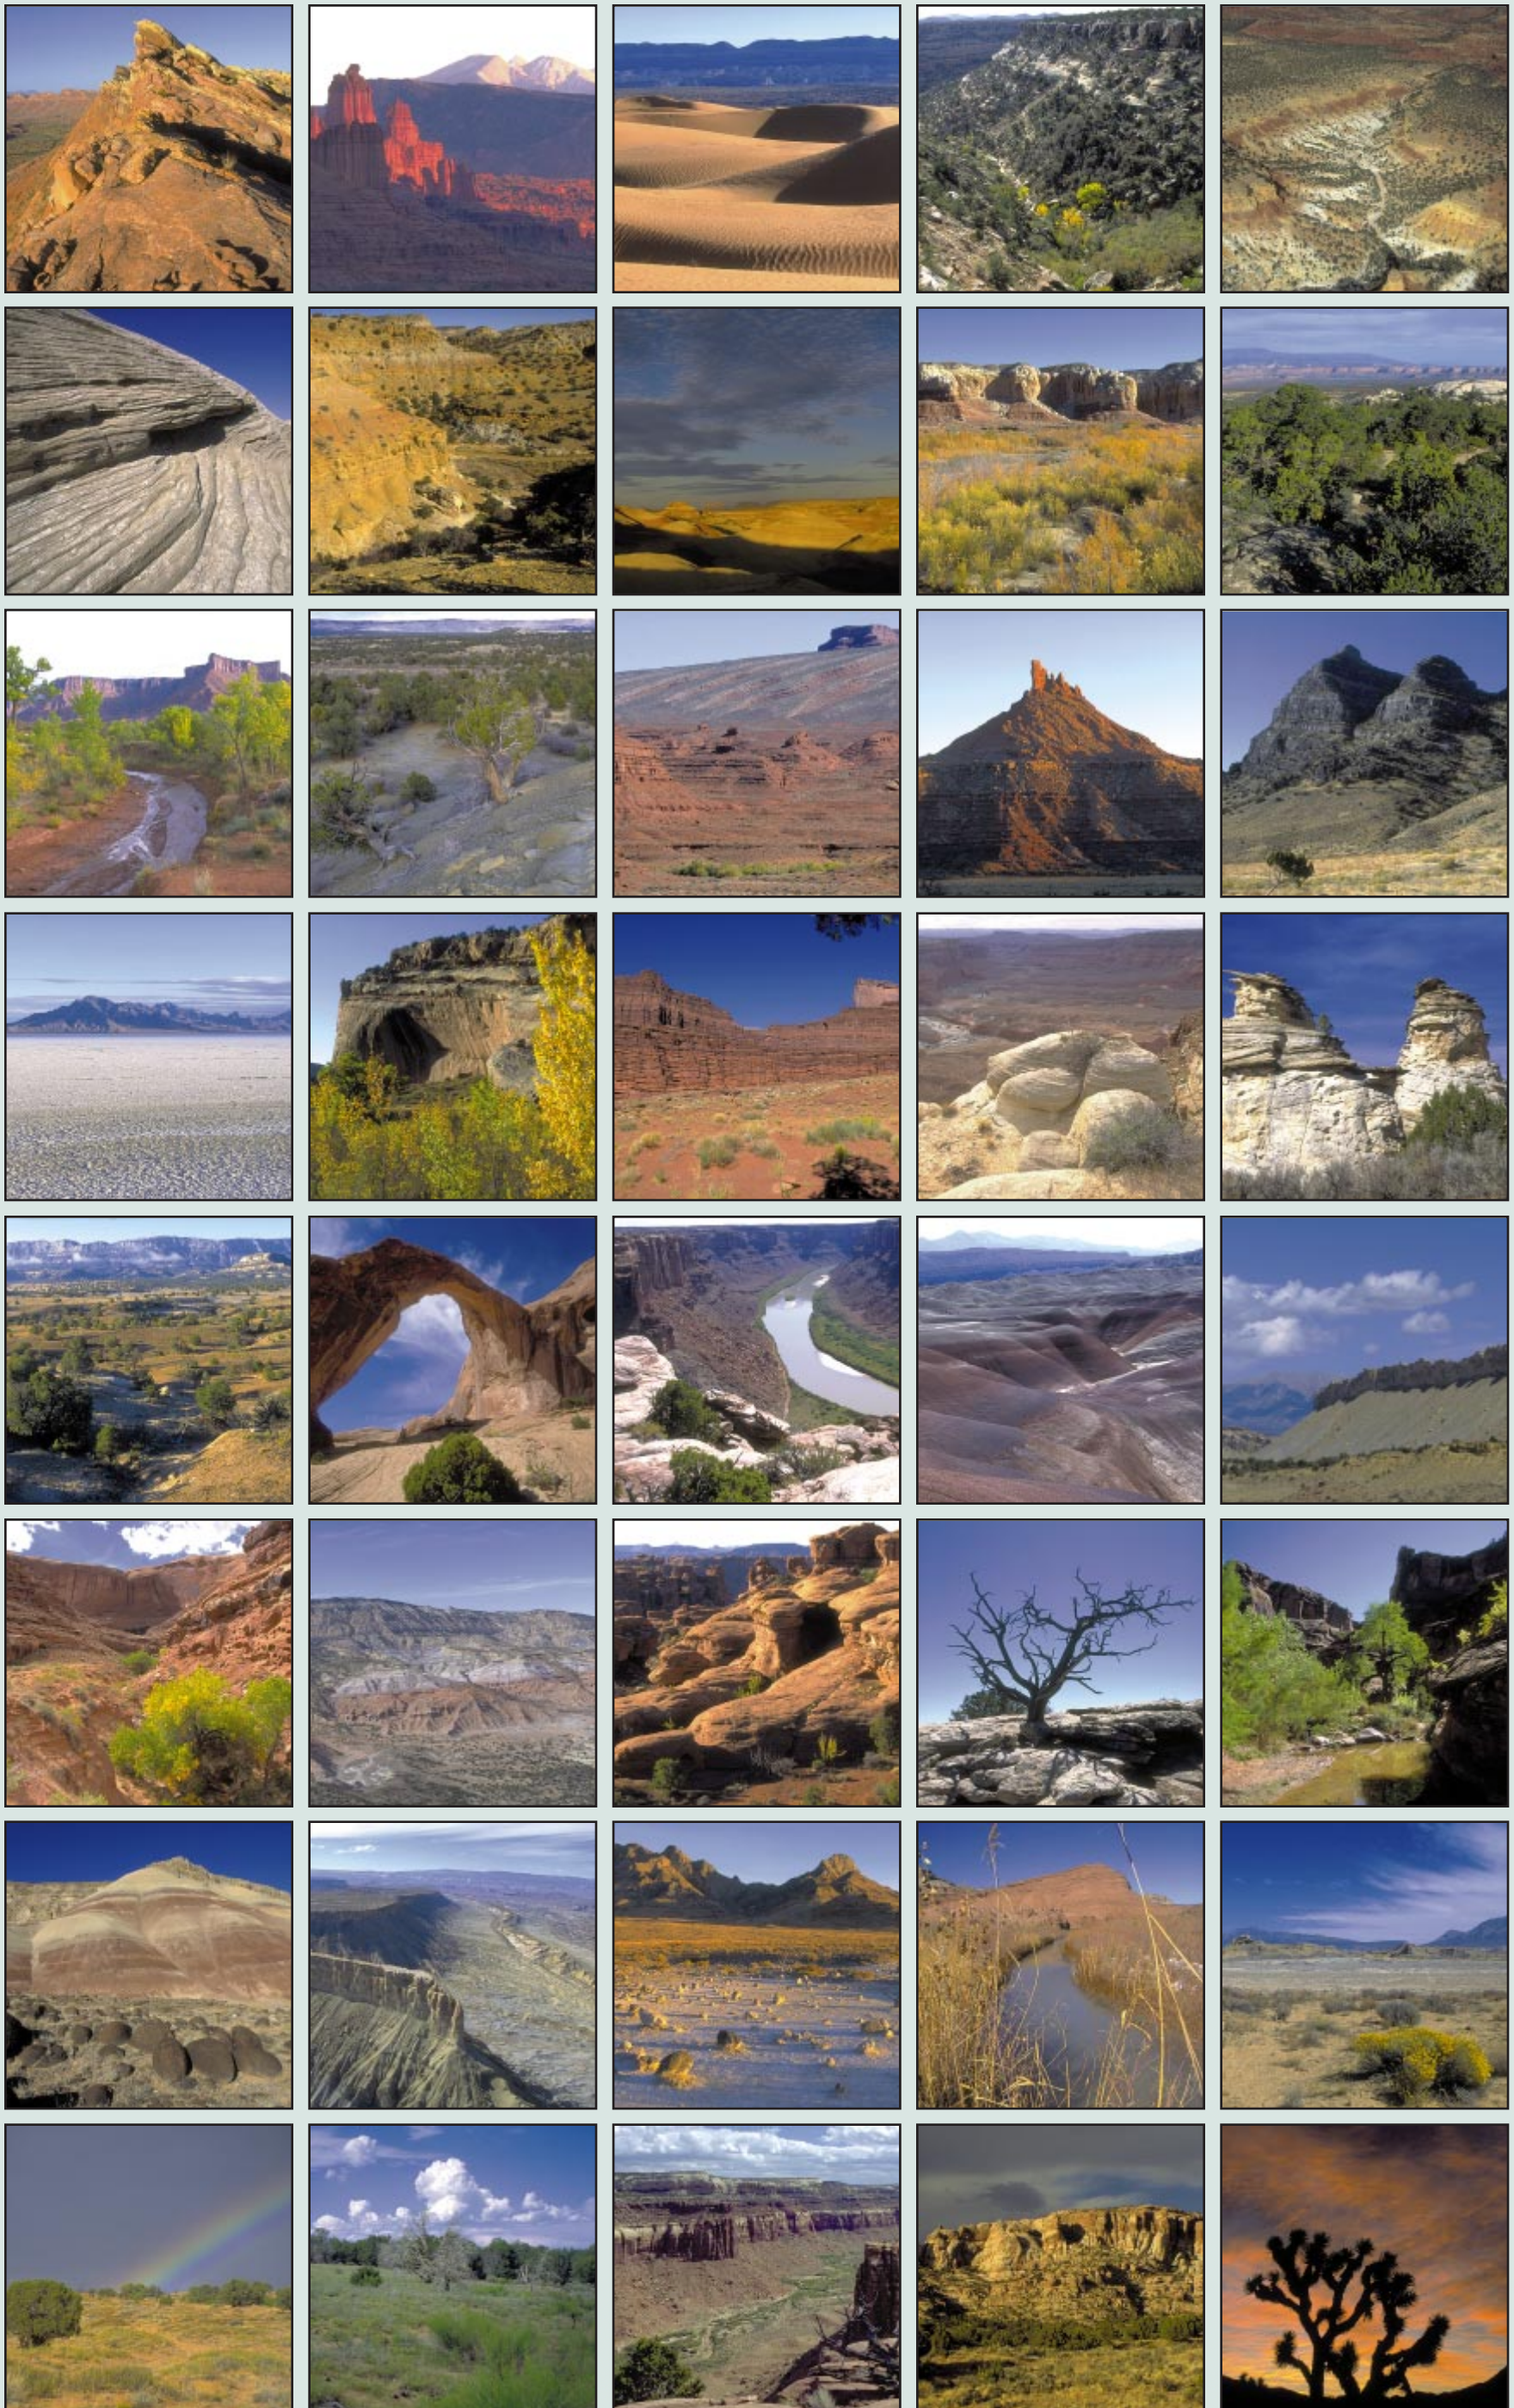

UTAH

Wilderness Inventory

1999

Front cover: BULLFROG CREEK–Bullfrog Creek Canyon; Mount Hillers and Mount Pennell in background.

Back cover: BULLFROG CREEK–Bullfrog Creek Canyon.

Front cover, insets and back cover by Jerry Sintz.

UTAH

Wilderness Inventory

1999