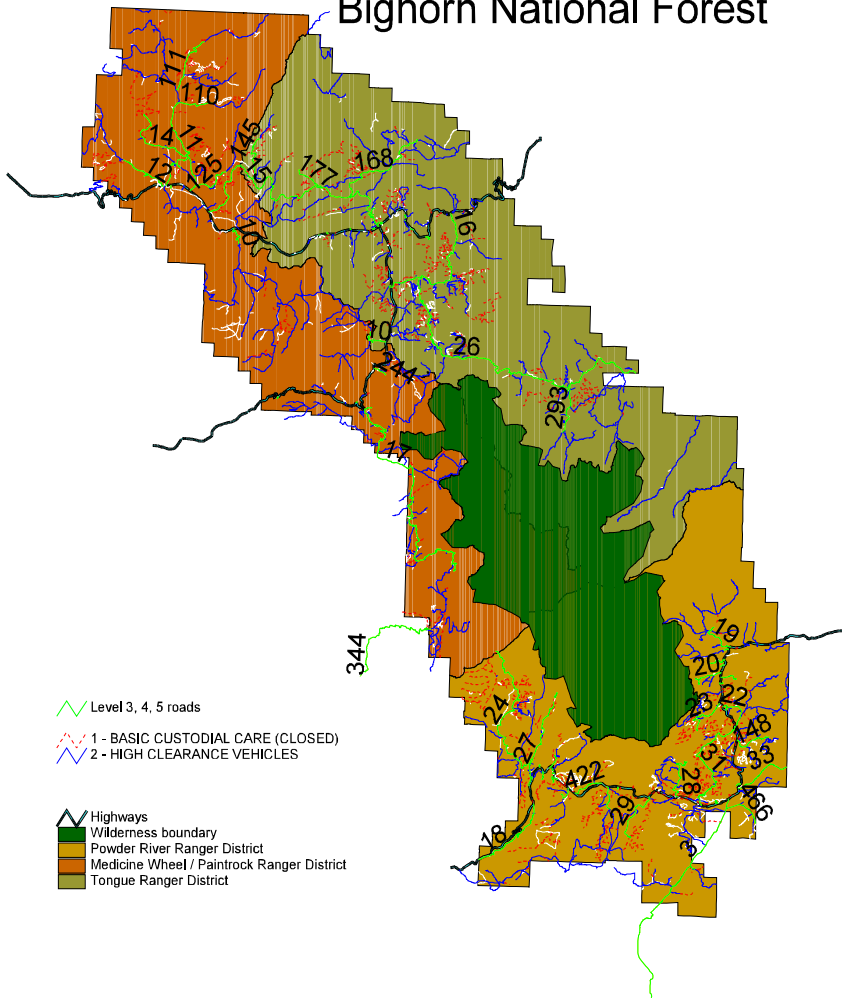

APPENDIX B

Bighorn National Forest

Forest Wide Roads Analysis

1. Map Showing the entire road system
2. Map Showing Potential Minimum Road System
3. Map Showing All level 3, 4, and 5 roads as ranked in the Risk / Value rating
4. ROS Class Map (Recreation Opportunity Spectrum) and the entire road system

Level 3, 4, and 5 Roads Bighorn National Forest

Road Risk/Value Analysis Rating (all level 3, 4, and 5 roads)

Bighorn National Forest Recreation Opportunity Spectrum