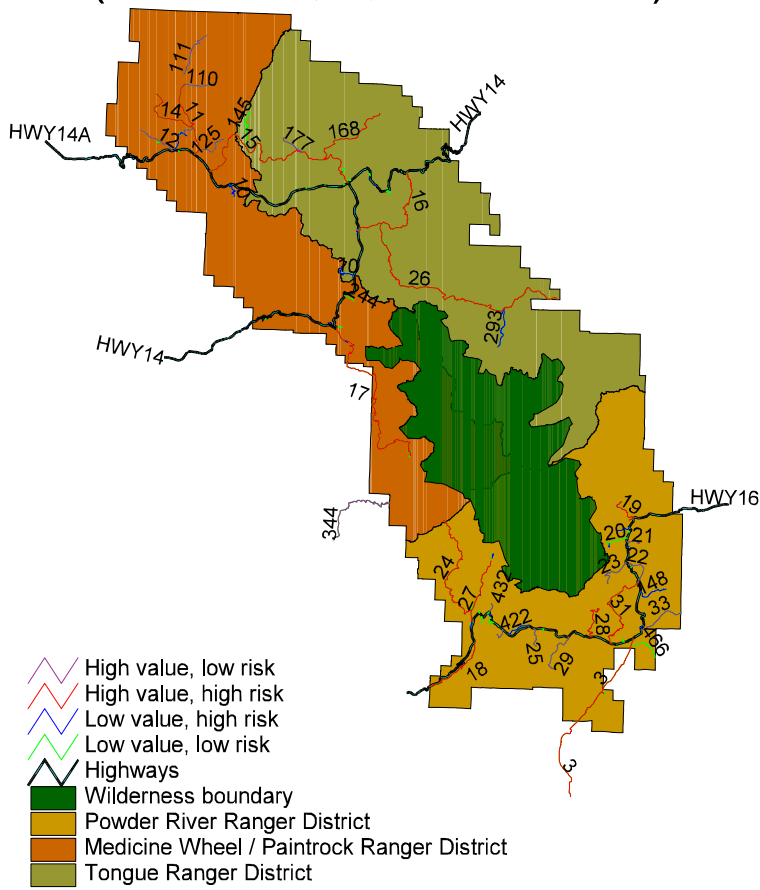

APPENDIX B

Bighorn National Forest

Forest Wide Roads Analysis

1. Map Showing the entire road system
2. Map Showing Potential Minimum Road System
3. Map Showing All level 3, 4, and 5 roads as ranked in the Risk / Value rating
4. ROS Class Map (Recreation Opportunity Spectrum) and the entire road system

Level 3, 4, and 5 Roads Bighorn National Forest

Road Risk/Value Analysis Rating (all level 3, 4, and 5 roads)

Bighorn National Forest Recreation Opportunity Spectrum