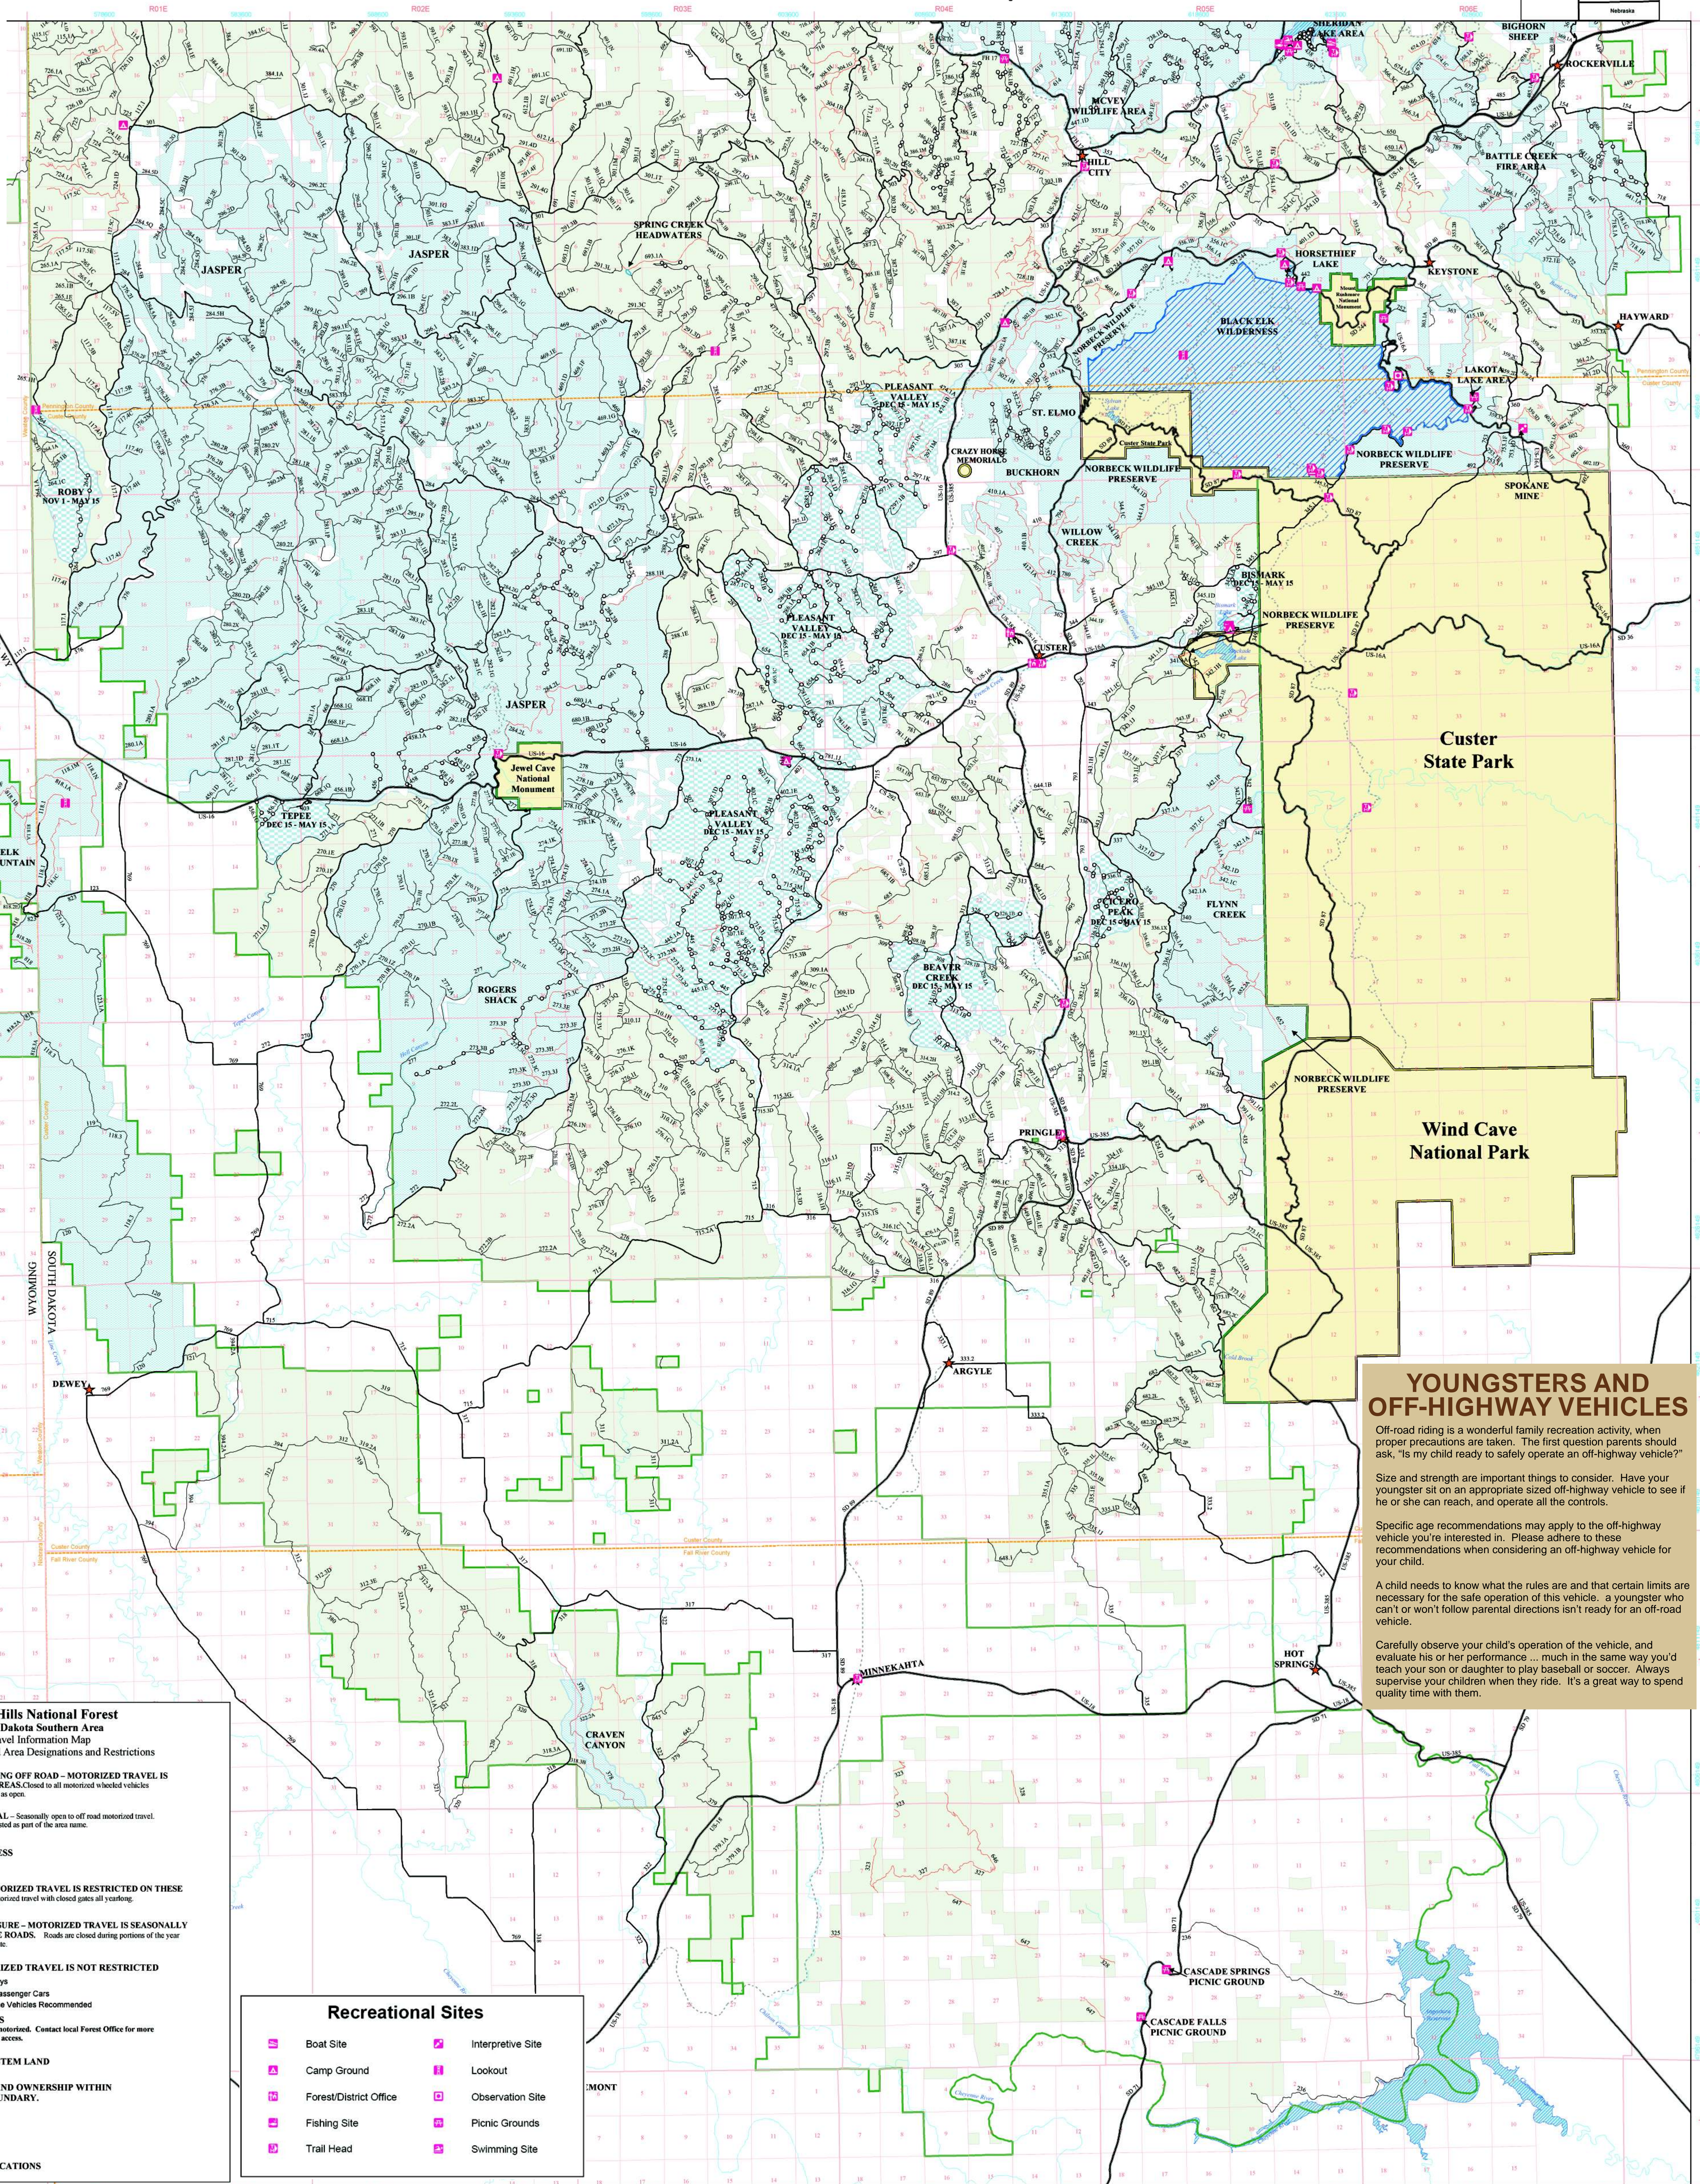

Black Hills National Forest Travel Information Map

South Dakota Southern Area
Expires September 30, 2009 or if Rescinded

Remember the Tread Lightly! Pledge:

Travel and recreate with minimum impact.
Respect the environment and the rights of others.
Educate yourself, plan and prepare before you go.
Allow for future use of the outdoors by leaving it better than you found it.
Discover the rewards of responsible recreation.

tread lightly!

LEAVING A GOOD IMPRESSION

Expires September 30, 2009 or if Rescinded

Black Hills National Forest
Travel Information Map
South Dakota Southern Area

YOUNGSTERS AND OFF-HIGHWAY VEHICLES

Off-road riding is a wonderful family recreation activity, when proper precautions are taken. The first question parents should ask, "Is my child ready to safely operate an off-highway vehicle?"

Black Hills National Forest South Dakota Southern Area Travel Information Map

- Roads, Trails, and Area Designations and Restrictions
- AREA CLOSURE YEARLONG OFF ROAD - MOTORIZED TRAVEL IS RESTRICTED IN THESE AREAS. Closed to all motorized wheeled vehicles year-round except on roads shown as open.
 - AREA CLOSURE SEASONAL - Seasonally open to off road motorized travel. Dates of the seasonal closure are listed as part of the area name.
 - BLACK ELK WILDERNESS
 - ROADS:
 - ROAD CLOSURE - MOTORIZED TRAVEL IS RESTRICTED ON THESE ROADS. Roads closed to motorized travel with closed gates all yearlong.
 - SEASONAL ROAD CLOSURE - MOTORIZED TRAVEL IS SEASONALLY RESTRICTED ON THESE ROADS. Roads are closed during portions of the year as posted on the road closure gate.
 - OPEN ROAD - MOTORIZED TRAVEL IS NOT RESTRICTED
 - RECREATIONAL TRAILS
 - Major Highways
 - Suitable for Passenger Cars
 - High Clearance Vehicles Recommended
 - PRIVATE OR OTHER LAND OWNERSHIP WITHIN NATIONAL FOREST BOUNDARY.
 - MAJOR LAKES
 - PARKS / MONUMENTS
 - CITY / COMMUNITY LOCATIONS