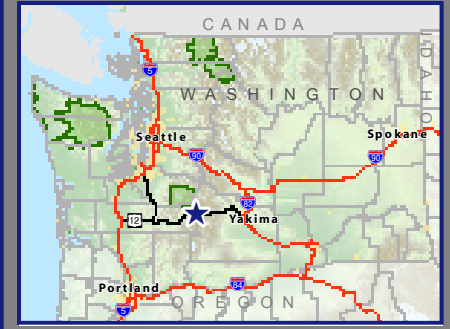

# WhitePass

WASHINGTON

FIGURE 1-1

## Vicinity Map

1 Inch = 20 miles  
0 10 20 mi