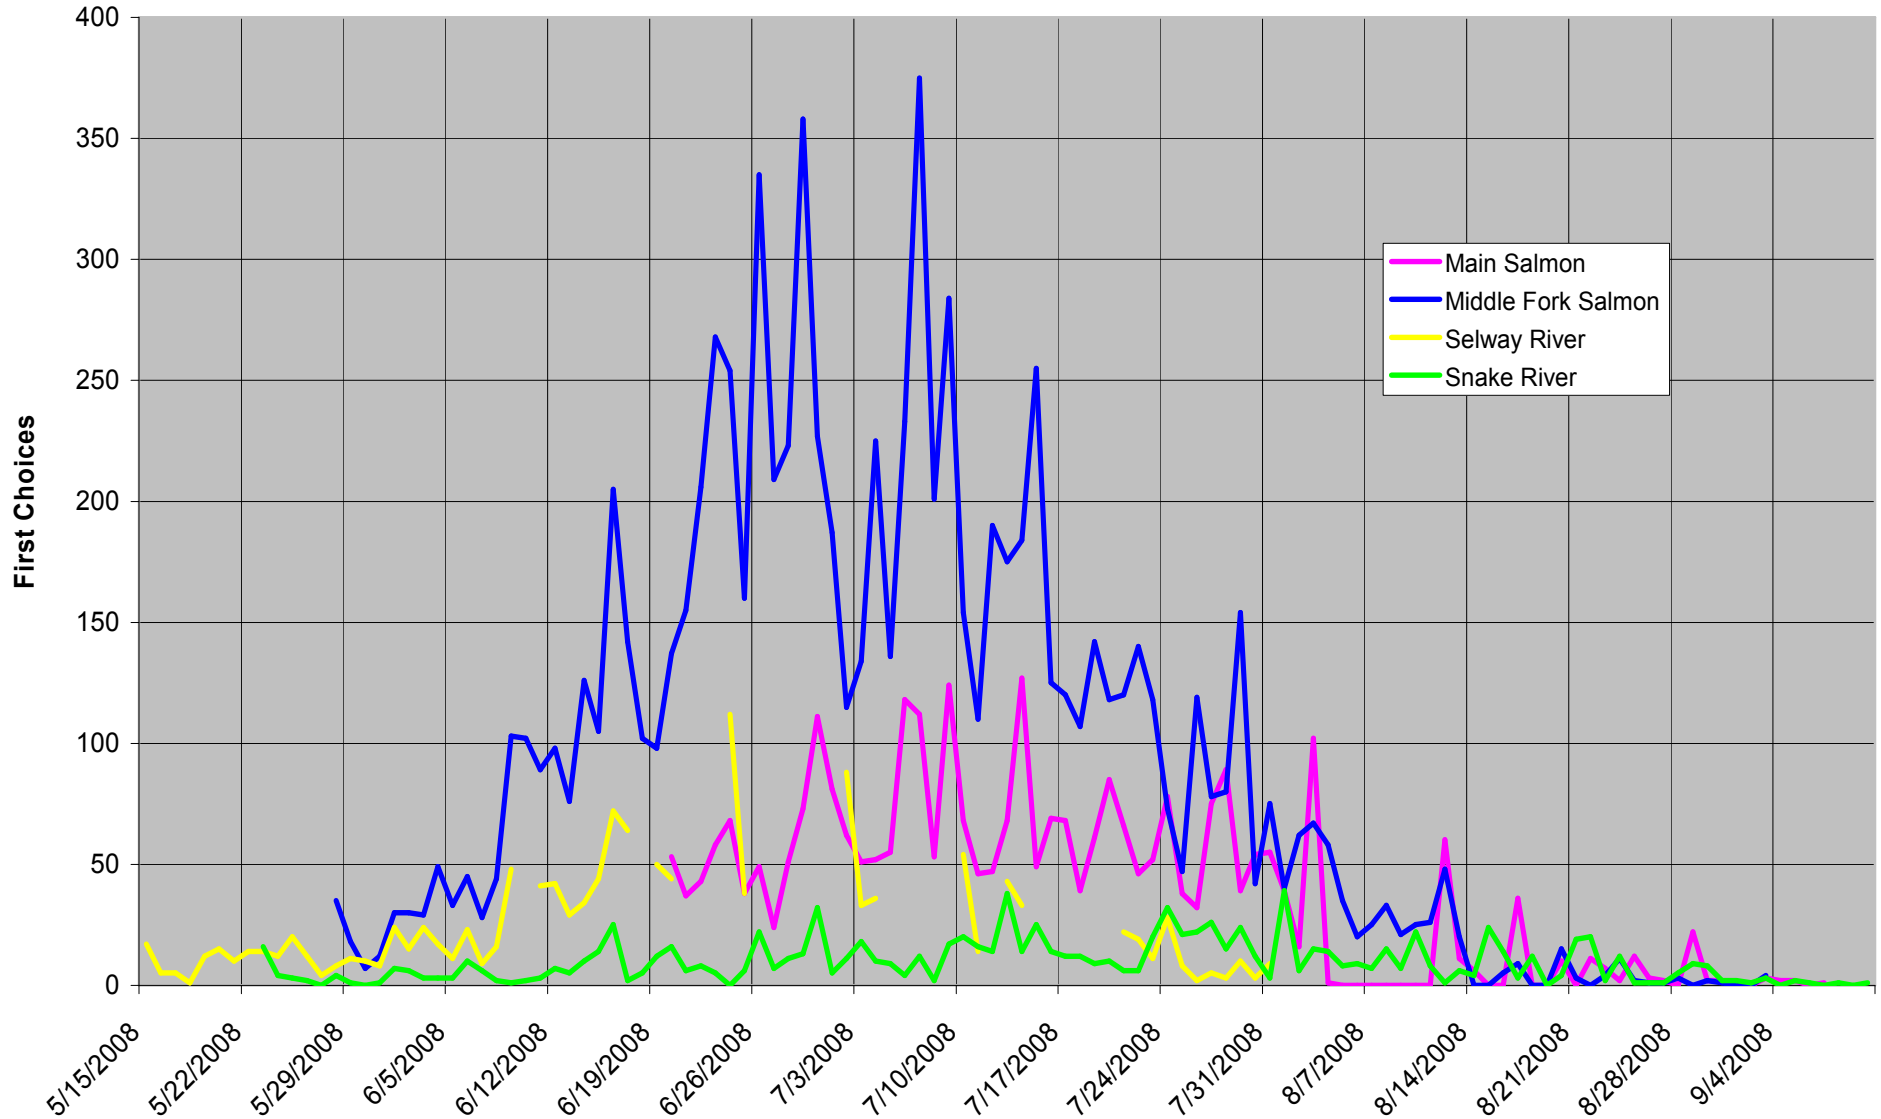

2008 Lottery

1st Choices Demand Graph

The number of first choices by date are summarized in this graph for each river.

Note: The Selway River has zero demand on some dates because there is no available launch for that date. The Middle Fork and Wild Main Salmon rivers also have zero demand on some dates because some launches were full due to rollovers from the 2007 fires.

Note: The Selway River has zero demand on some dates because there is no available launch for that date. The Middle Fork and Wild Main Salmon rivers also have zero demand on some dates because some launches were full due to rollovers from the 2007 fires.