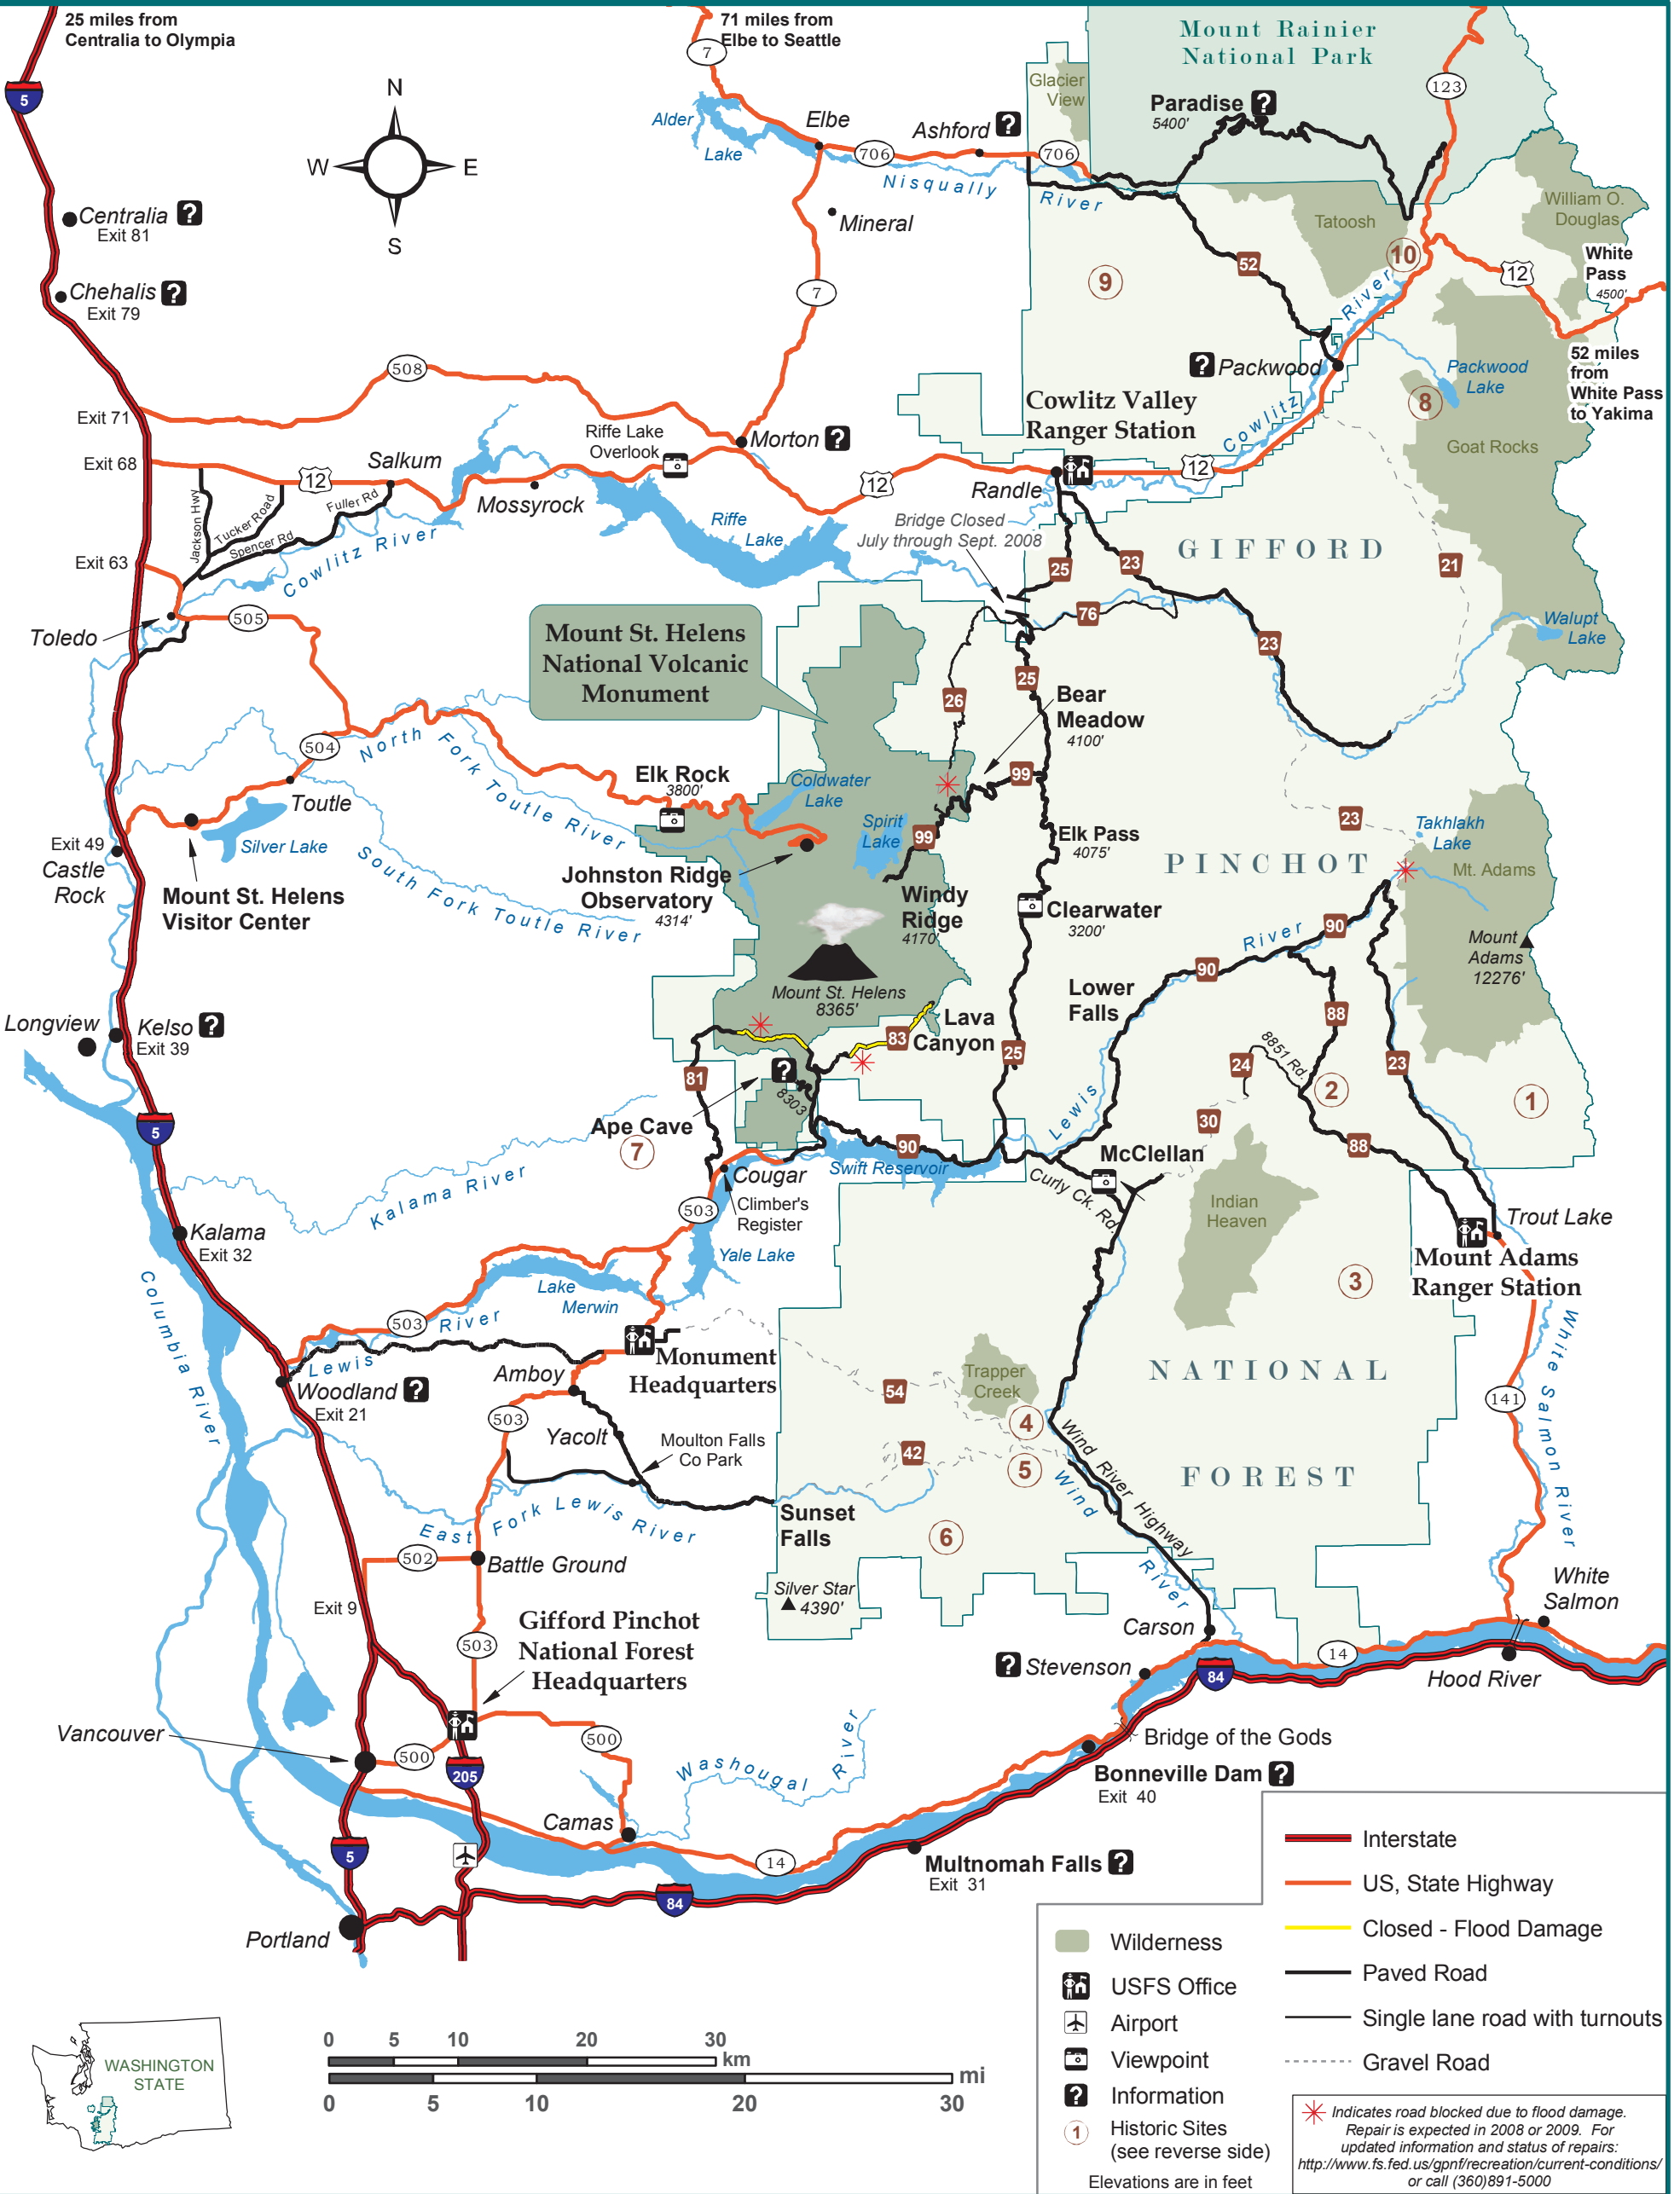

Gifford Pinchot National Forest Vicinity

USDA Forest Service
is an equal
opportunity provider
and employer

For more information, visit our website at www.fs.fed.us/gpnf or call (360) 891-5000

Gifford Pinchot National Forest -- It is yours to visit, enjoy, and protect.

This map is intended for general reference and is approximate in general proportions.

Printed May 2008.