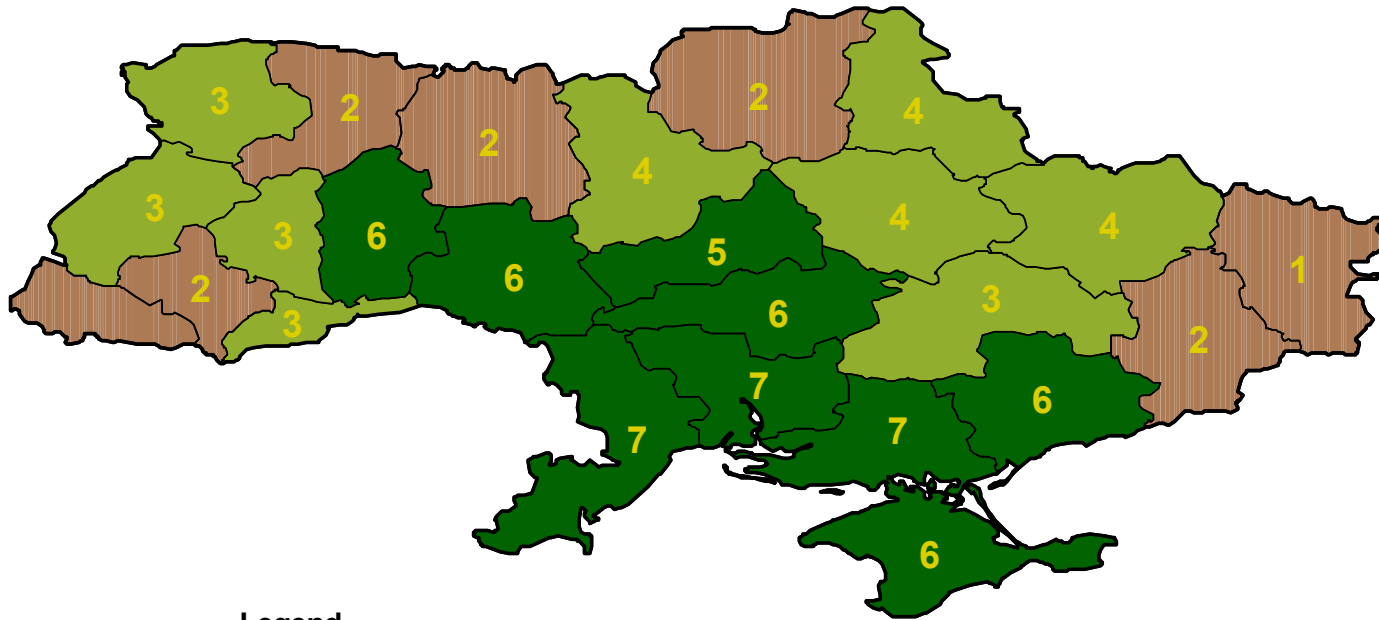

Ukraine: Winter Wheat

Yellow numbers indicate percent of national total each oblast contributes to national area. Oblasts not numbered contribute less than 1% to the national total.

Legend

- Major growing areas
- Minor growing areas

- Major growing areas combined account for 60% of total national area
- Major and minor growing areas combined account for 90% of total national area
- Major and minor growing areas and country production percentages based upon averaged oblast-level data from 2000 obtained from the Ukraine Ministry of Statistics

Winter Wheat crop calendar for most of Ukraine

JOINT AGRICULTURAL WEATHER FACILITY (JAWF)