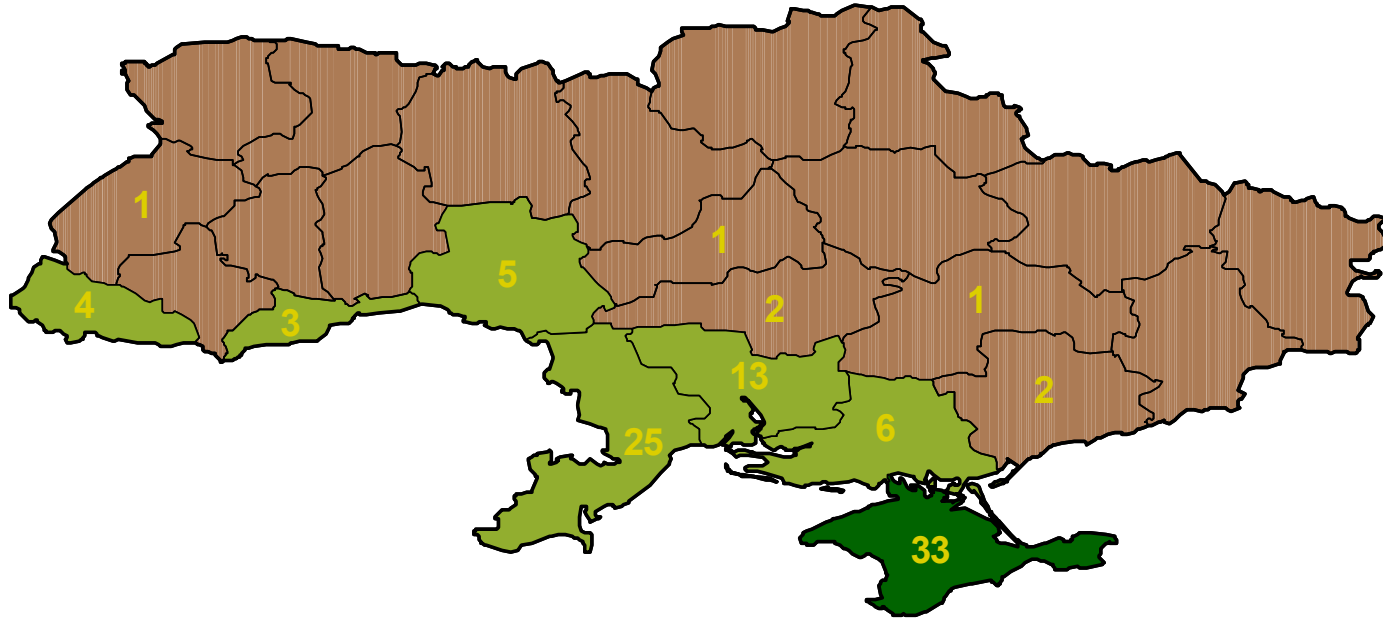

Ukraine: Winter Barley

Yellow numbers indicate percent of national total each oblast contributes to national area. Oblasts not numbered contribute less than 1% to the national total.

Legend

-  Major growing areas
-  Minor growing areas

- Major growing areas combined account for 60% of total national area
- Major and minor growing areas combined account for 90% of total national area
- Major and minor growing areas and country production percentages based upon averaged oblast-level data from 2000 obtained from the Ukraine Ministry of Statistics