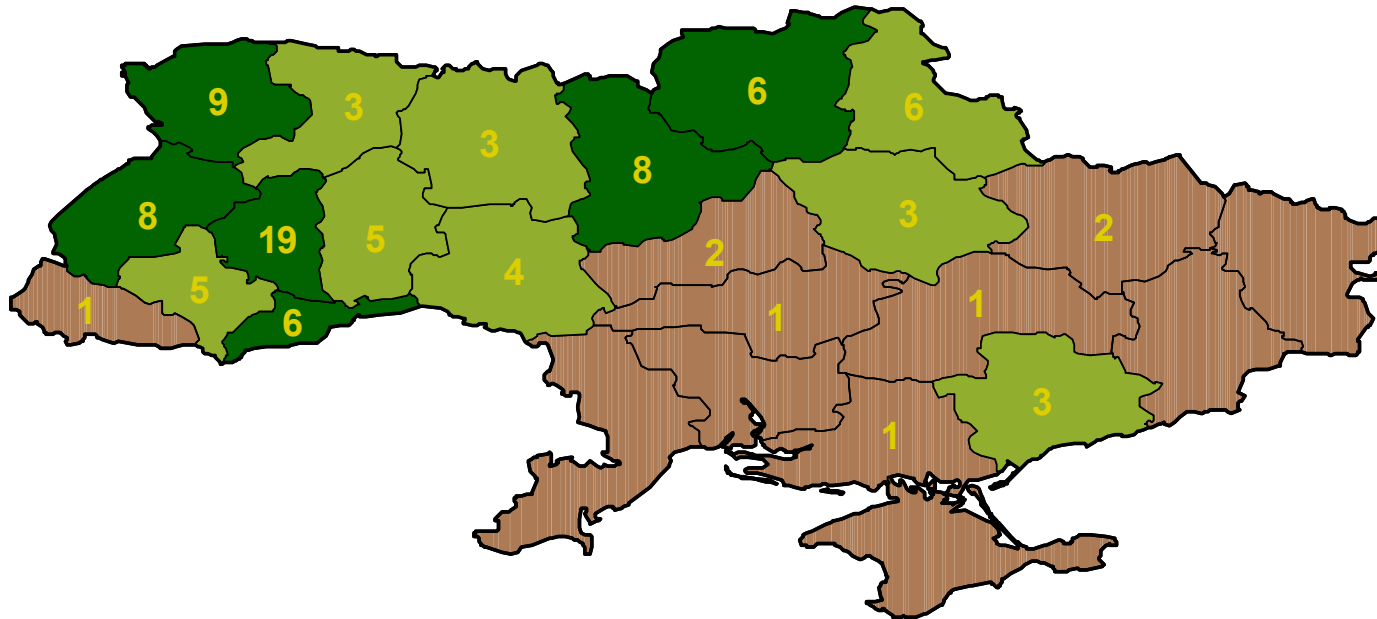

Ukraine: Spring Wheat

Yellow numbers indicate percent of national total each oblast contributes to national area. Oblasts not numbered contribute less than 1% to the national total.

Legend

- Major growing areas
- Minor growing areas

- Major growing areas combined account for 60% of total national area
- Major and minor growing areas combined account for 90% of total national area
- Major and minor growing areas and country production percentages based upon averaged oblast-level data from 2000 obtained from the Ukraine Ministry of Statistics

Spring Wheat crop calendar for most of Ukraine

JOINT AGRICULTURAL WEATHER FACILITY (JAWF)