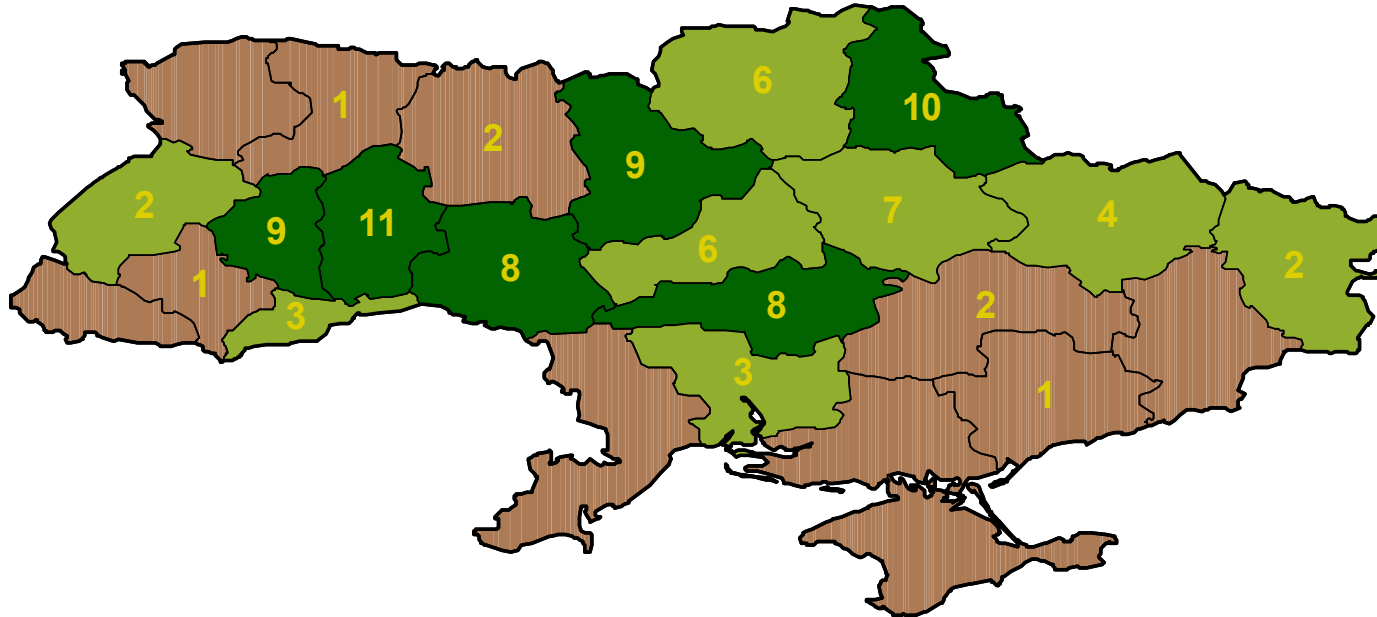

# Ukraine: Buckwheat

Yellow numbers indicate percent of national total each oblast contributes to national area. Oblasts not numbered contribute less than 1% to the national total.

## Legend

- Major growing areas
- Minor growing areas

- Major growing areas combined account for 60% of total national area
- Major and minor growing areas combined account for 90% of total national area
- Major and minor growing areas and country production percentages based upon averaged oblast-level data from 2000 obtained from the Ukraine Ministry of Statistics

Buckwheat crop calendar for most of Ukraine