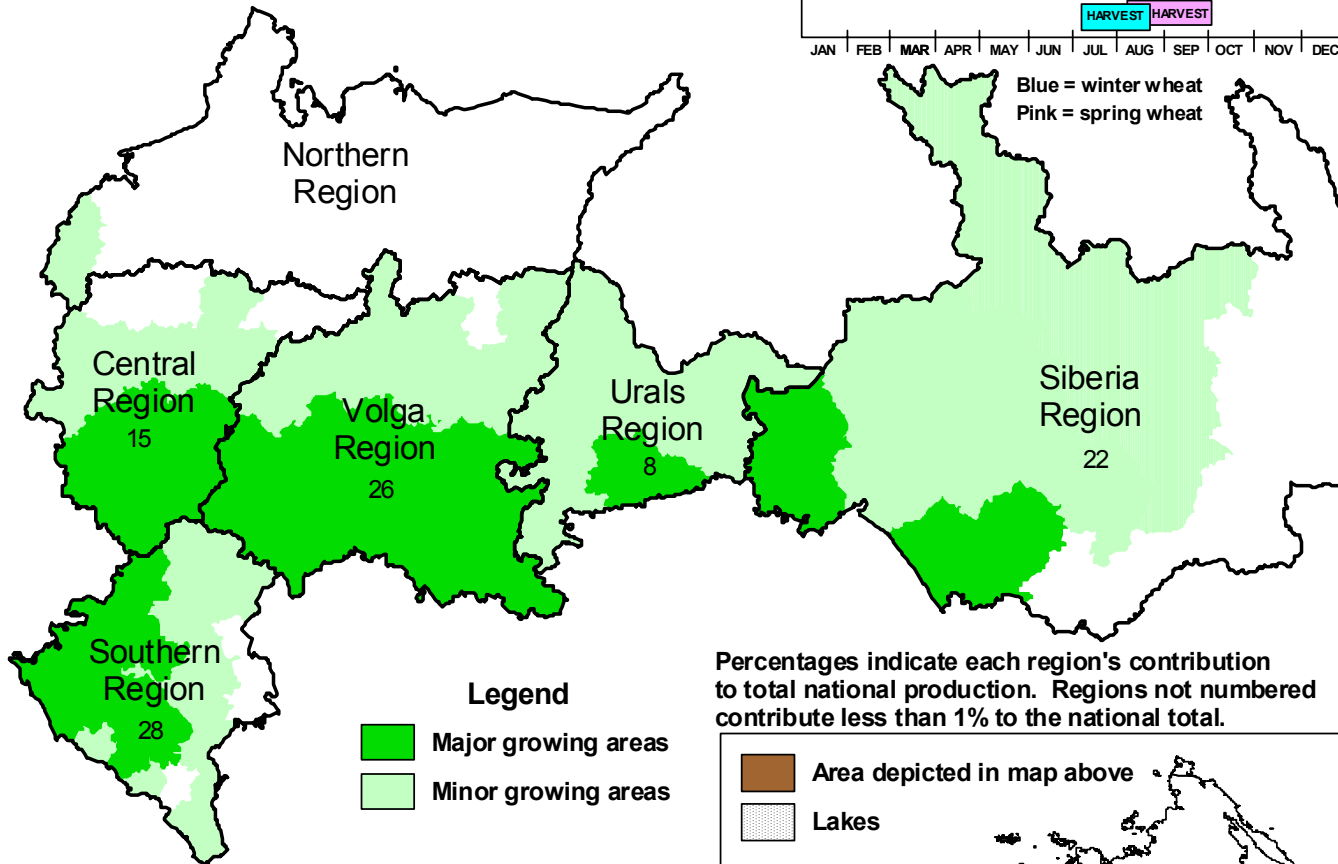

Russia: Wheat

Wheat crop calendar for most of Russia

Blue = winter wheat
Pink = spring wheat

Legend

- Major growing areas
- Minor growing areas

Percentages indicate each region's contribution to total national production. Regions not numbered contribute less than 1% to the national total.

- Major growing areas combined account for 75% of total national production
- Major and minor growing areas combined account for 99% of total national production
- Major and minor growing areas and country production percentages based upon averaged oblast-level data from 1996-2000.