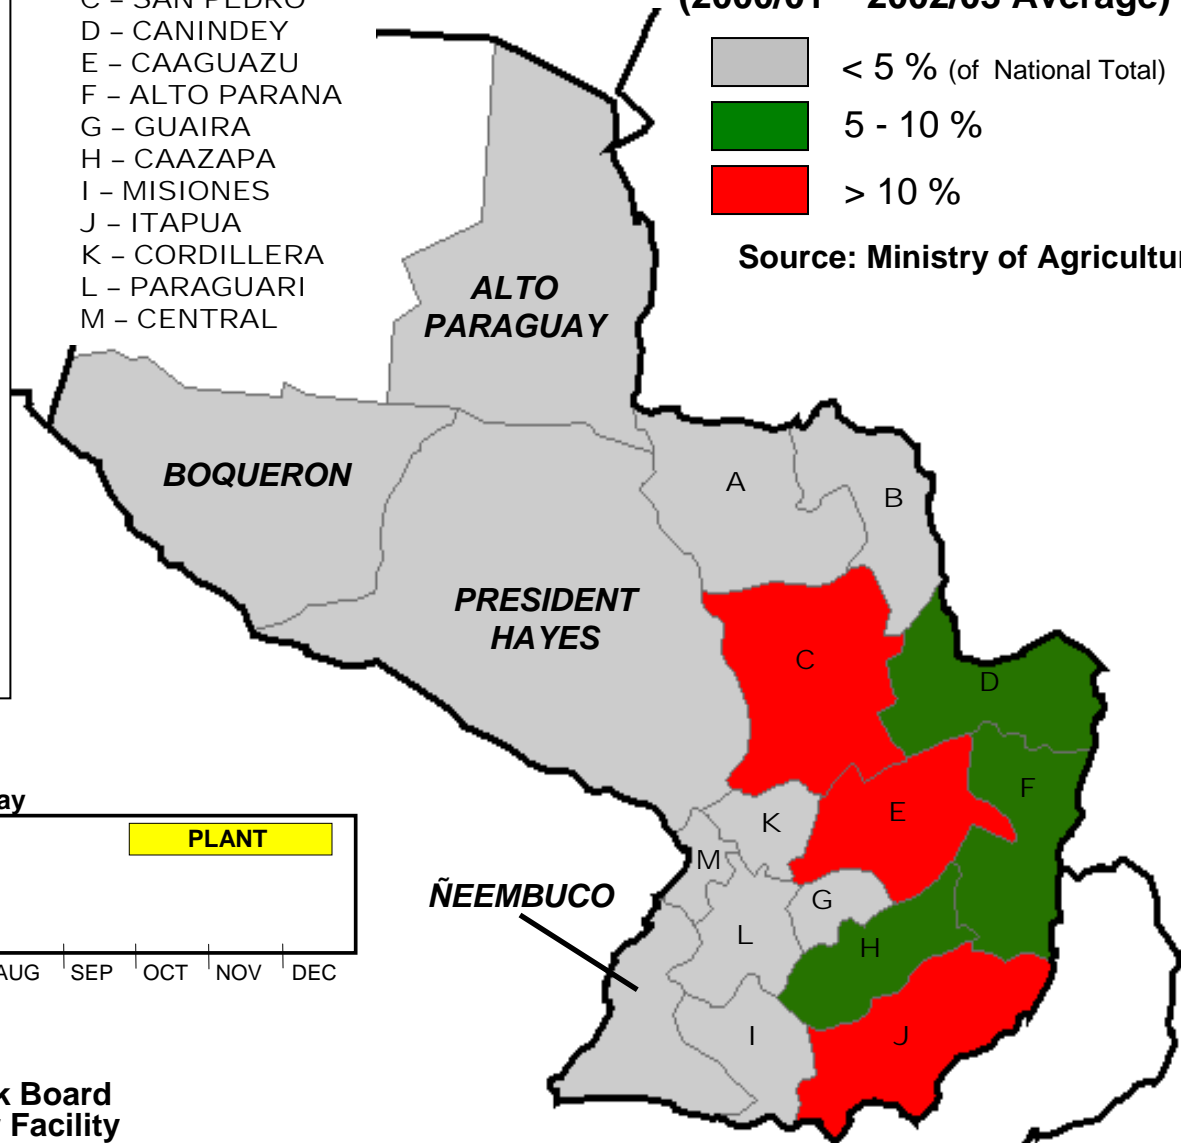

Paraguay Cotton

* Department-Level Production (% total)

Caaguazu	22
San Pedro	19
Itapua	15
Caazapa	9
Alto Parana	8
Canindeyu	7
Guaira	5
Concepcion	4
Paraguari	4
Misiones	2
Ñeembuco	2
Others	< 3

* 2000/01 to 2002/03 Average
Source: Ministry of Agriculture

- A - CONCEPCION
- B - AMAMBAY
- C - SAN PEDRO
- D - CANINDEY
- E - CAAGUAZU
- F - ALTO PARANA
- G - GUAIRA
- H - CAAZAPA
- I - MISIONES
- J - ITAPUA
- K - CORDILLERA
- L - PARAGUARI
- M - CENTRAL

Cotton Production (2000/01 – 2002/03 Average)

Source: Ministry of Agriculture

Cotton crop calendar for most of Paraguay