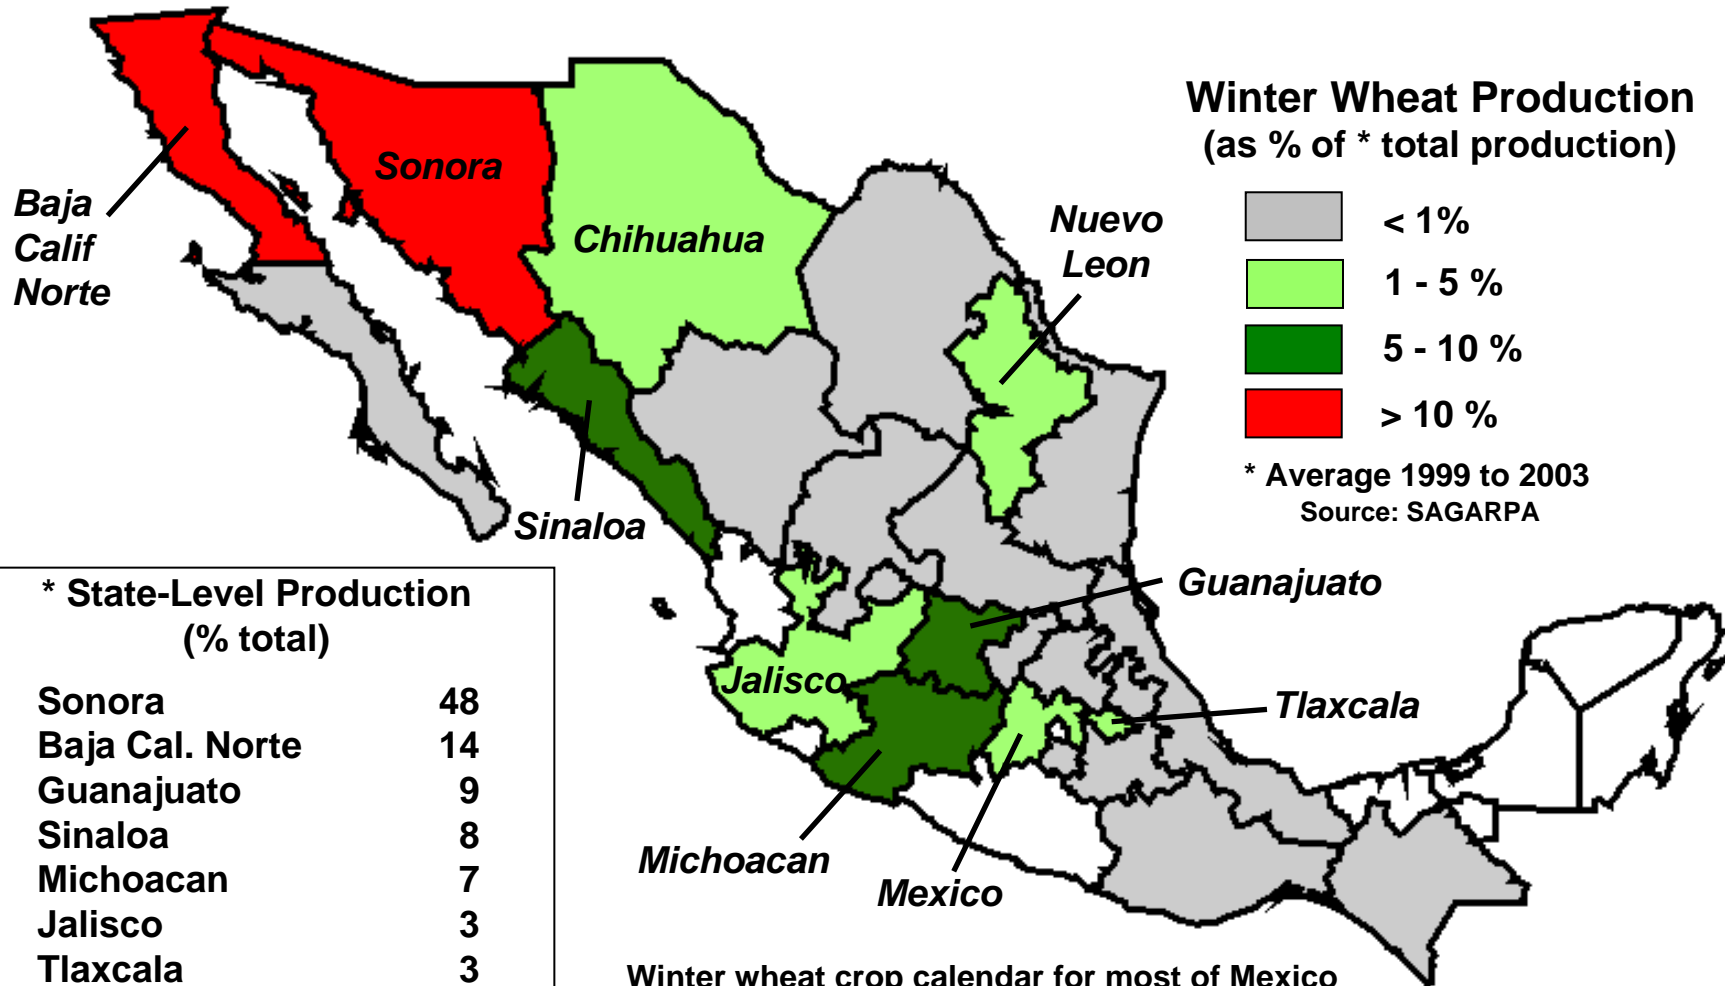

Mexican Winter Wheat Production

Winter Wheat Production
(as % of * total production)

* Average 1999 to 2003
Source: SAGARPA

* State-Level Production
(% total)

Sonora	48
Baja Cal. Norte	14
Guanajuato	9
Sinaloa	8
Michoacan	7
Jalisco	3
Tlaxcala	3
Others	~ 8

* 1999 to 2003 Average
Source: SAGARPA

Winter wheat crop calendar for most of Mexico