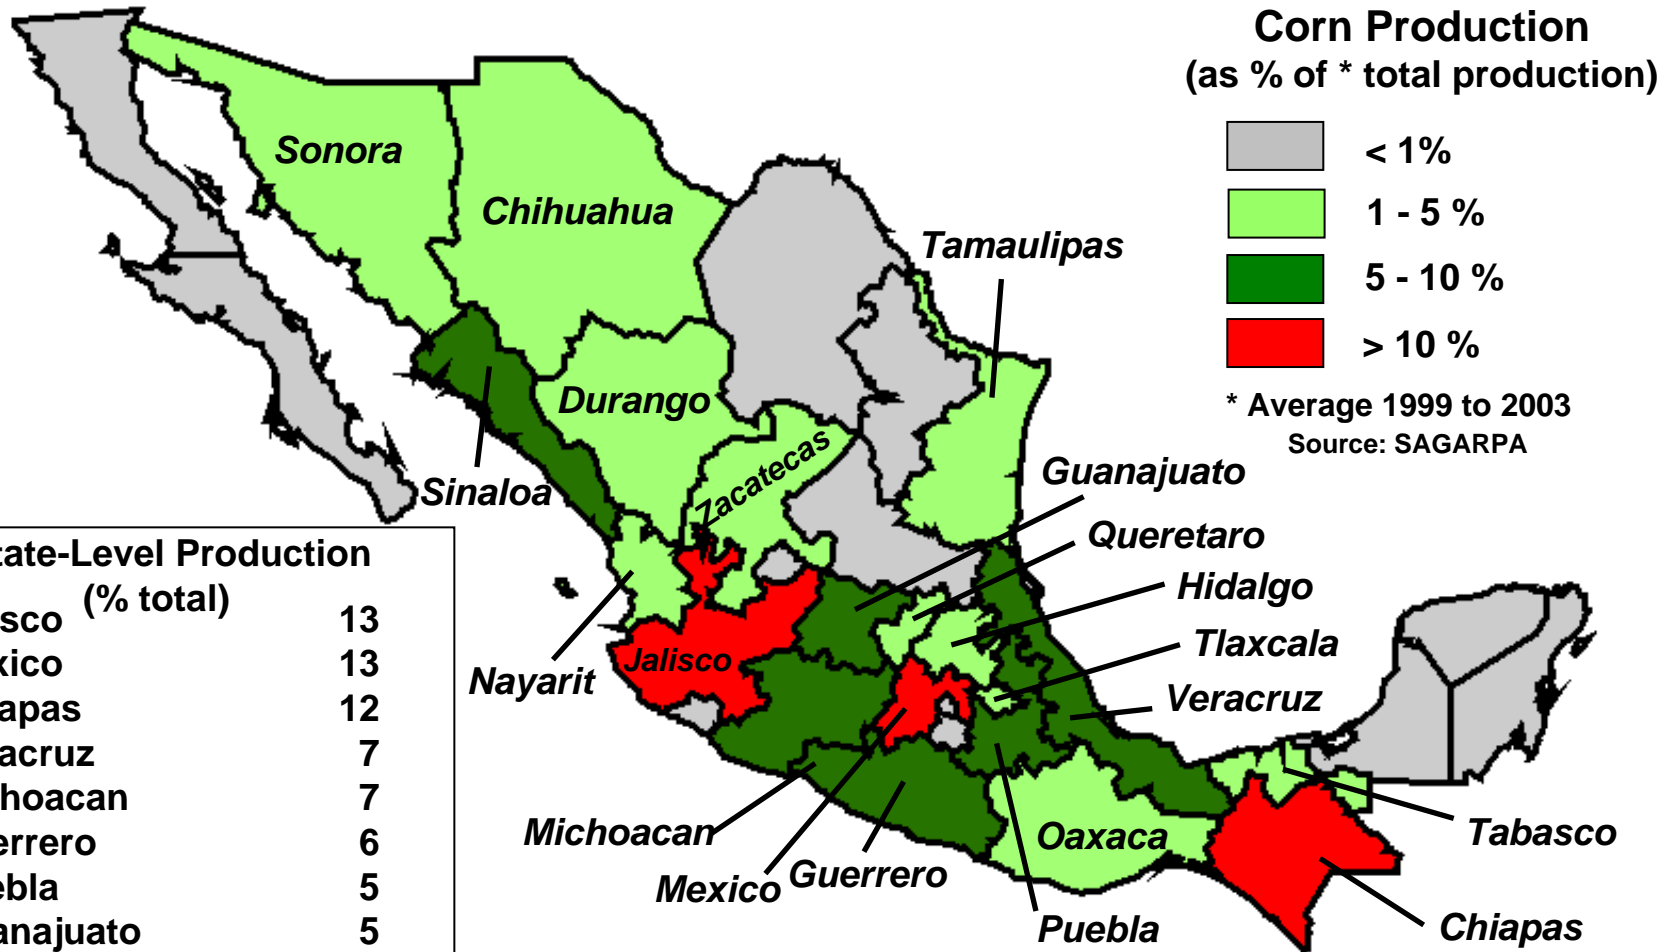

# Mexican Corn Production

**\* State-Level Production**

State	(% total)
Jalisco	13
Mexico	13
Chiapas	12
Veracruz	7
Michoacan	7
Guerrero	6
Puebla	5
Guanajuato	5
Sinaloa	5
Oaxaca	5
Hidalgo	4
Zacatecas	2
Others	~ 15

\* 1999 to 2003 Average  
Source: SAGARPA

Corn crop calendar for most of Mexico

Crop in northwestern Mexico harvested January to March