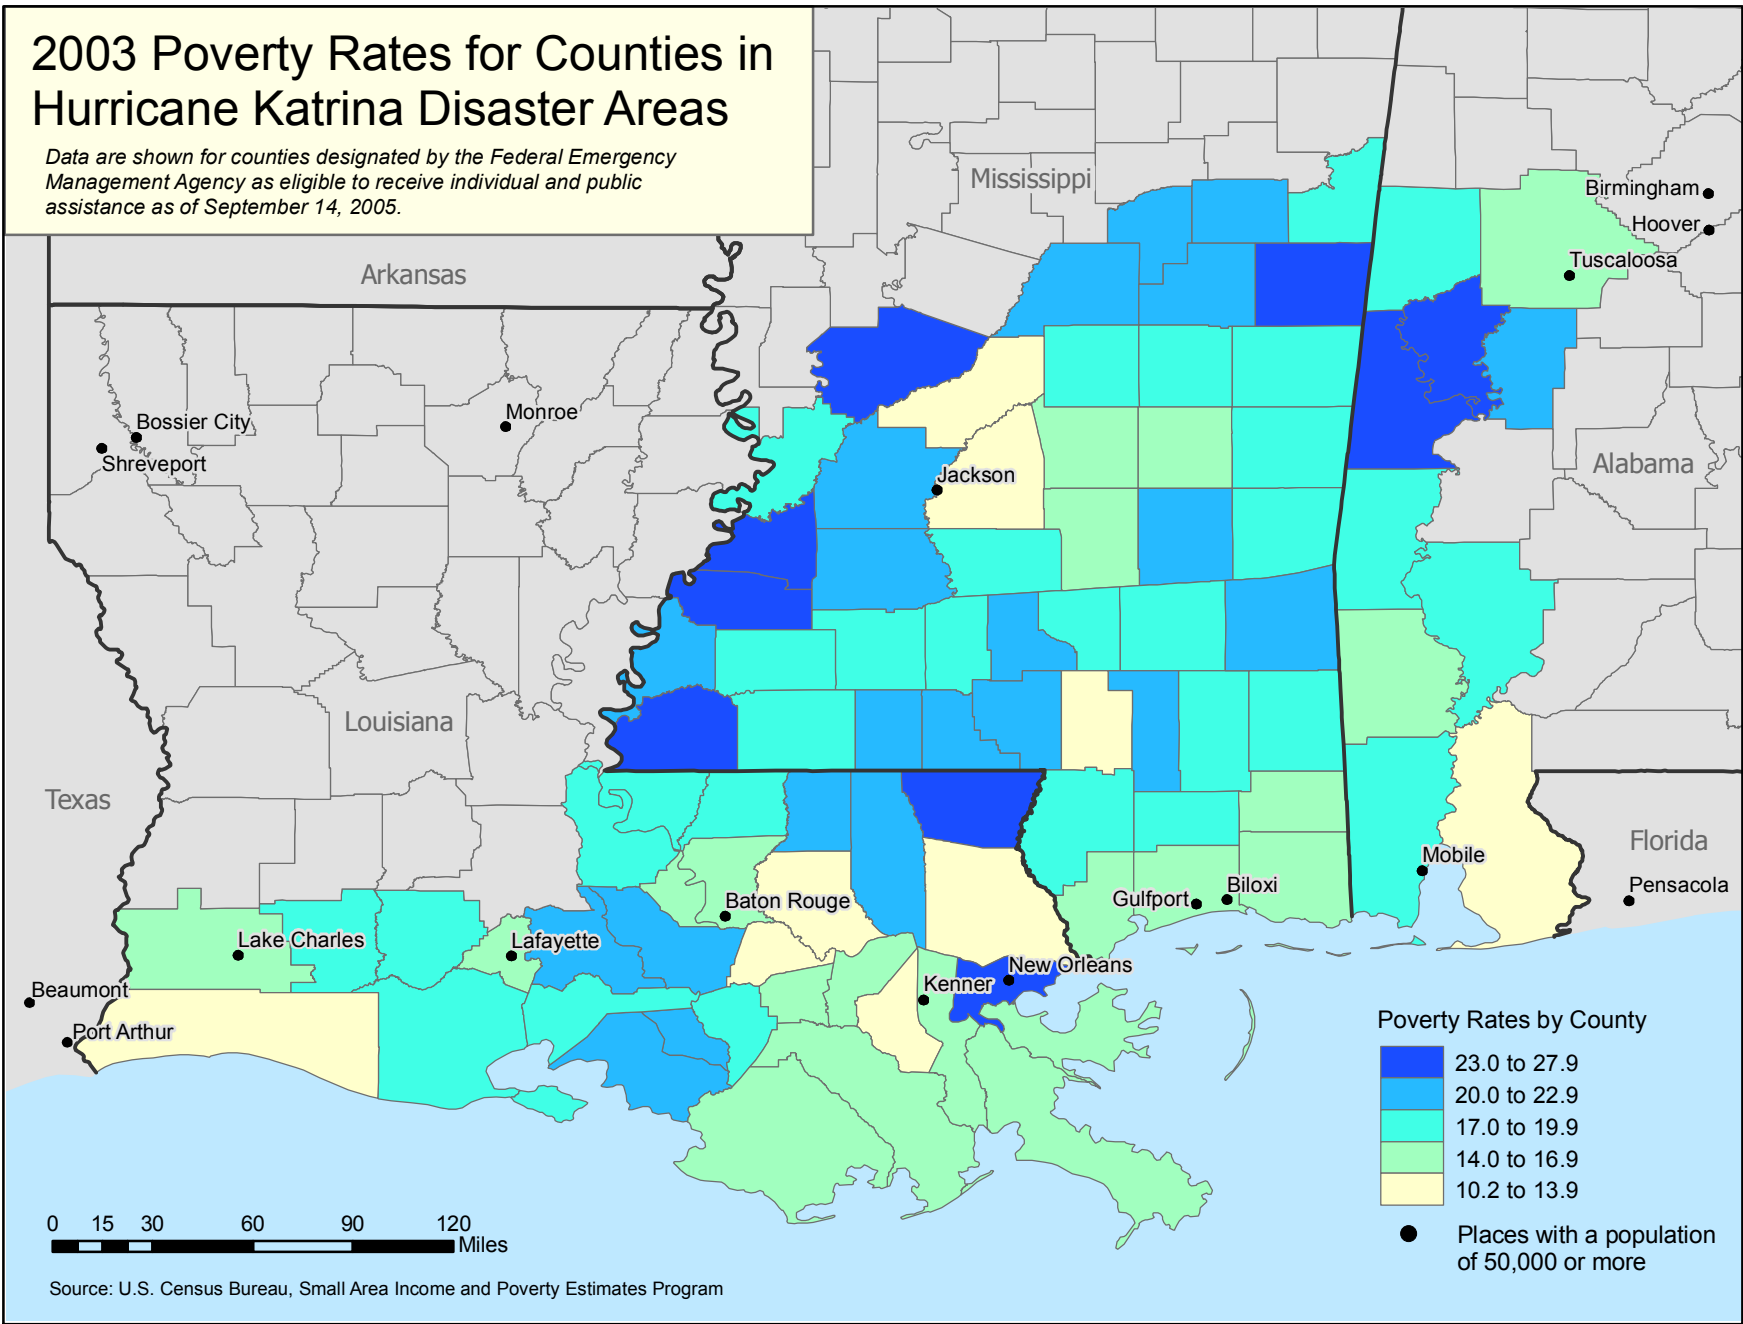

# 2003 Poverty Rates for Counties in Hurricane Katrina Disaster Areas

Data are shown for counties designated by the Federal Emergency Management Agency as eligible to receive individual and public assistance as of September 14, 2005.

Source: U.S. Census Bureau, Small Area Income and Poverty Estimates Program