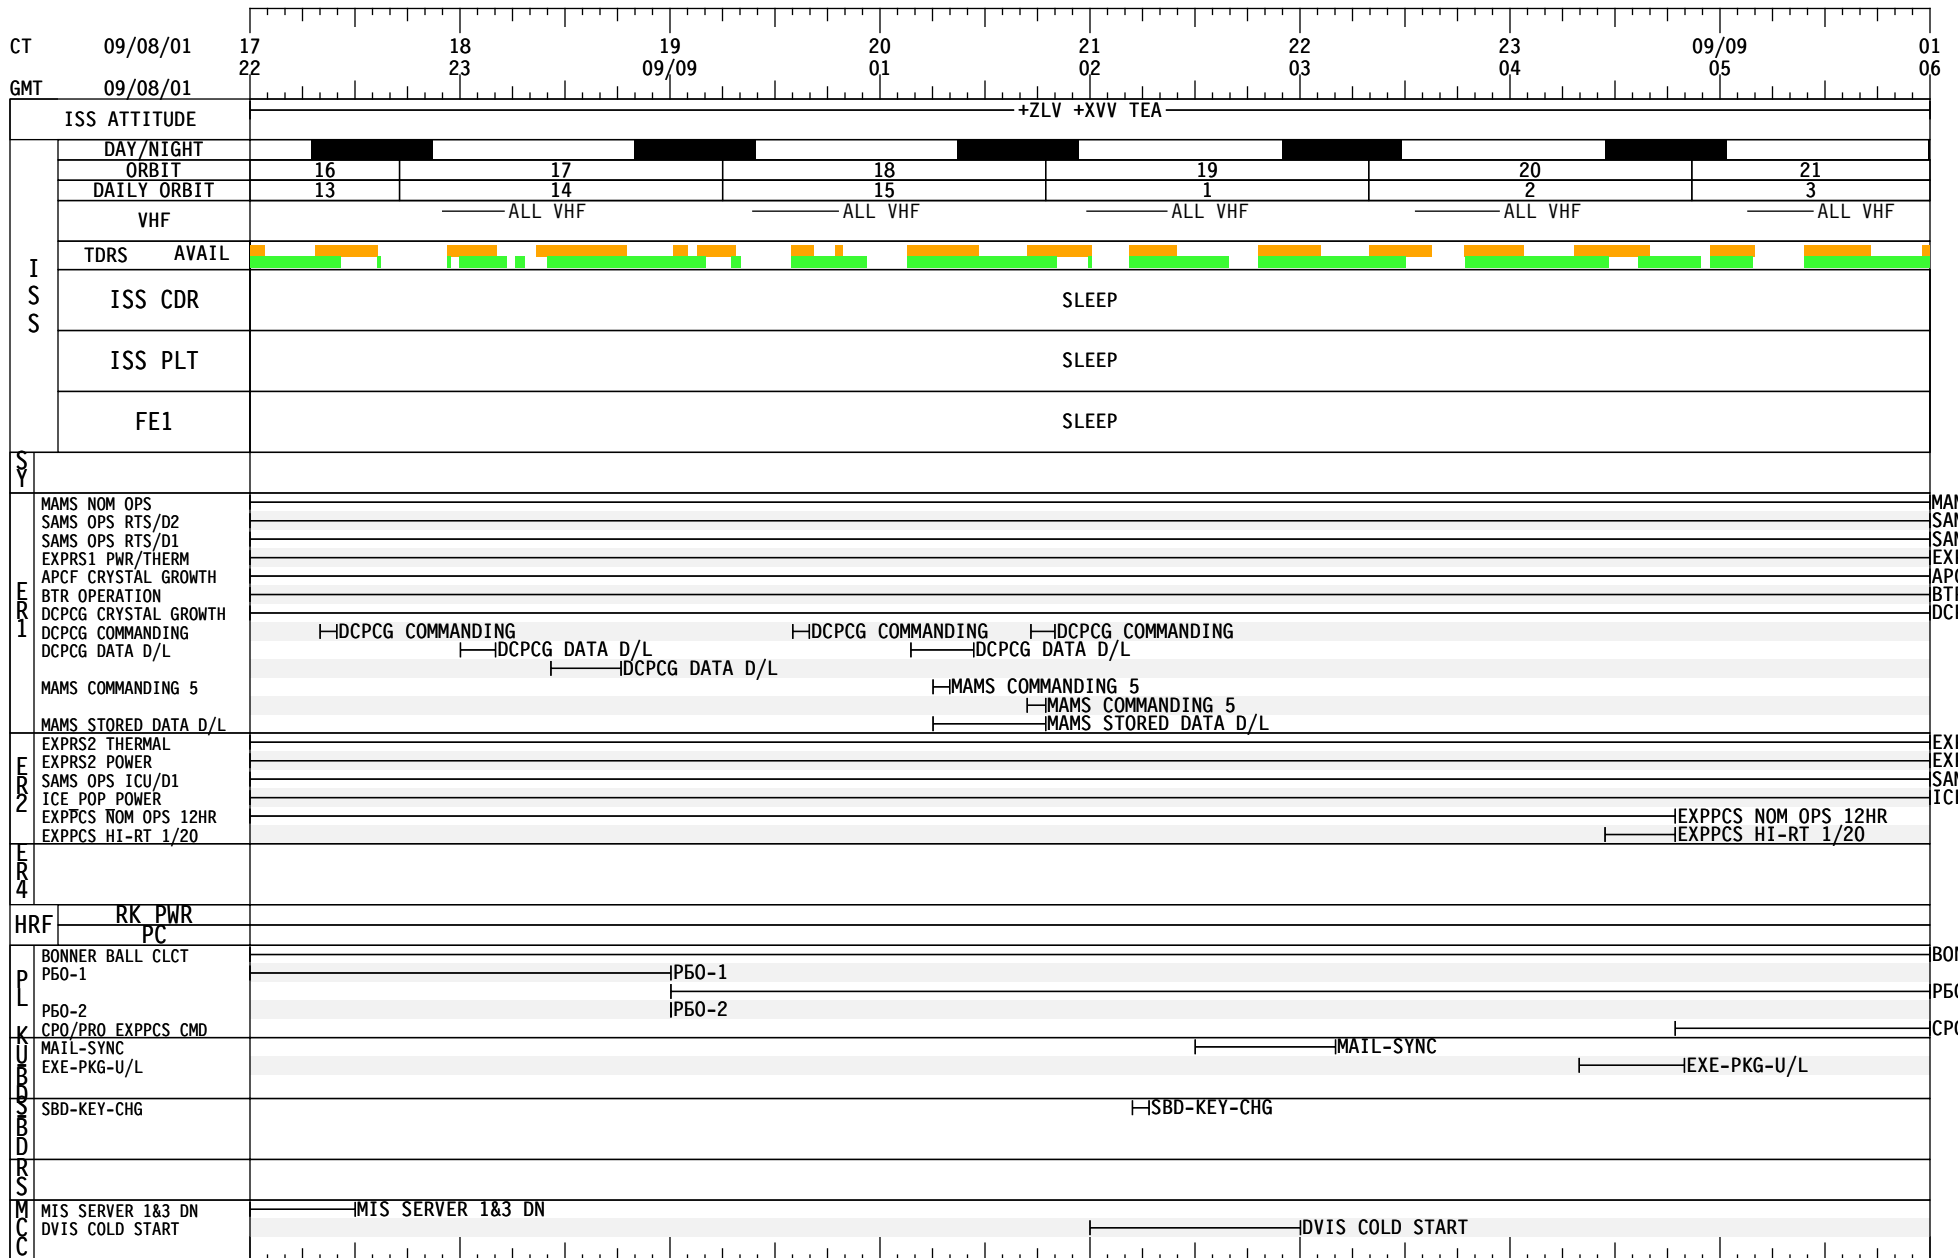

# ISS-3 SHORT TERM PLAN (251), Final

CT 09/08/01 01 02 03 04 05 06 07 08 09  
 GMT 09/08/01 06 07 08 09 10 11 12 13 14

ISS ATTITUDE		+ZLV +XVW TEA																			
I S S	DAY/NIGHT	[Bar chart showing day/night cycle]																			
	ORBIT	6			7			8			9			10			11				
	DAILY ORBIT	3			4			5			6			7			8				
	VHF	— ALL VHF																			
	TDRS AVAIL	[Bar chart showing TDRS availability]																			
	ISS CDR	POSTSLEEP				*				EXERCISE-CEVIS				MIDDAY-MEAL		CGO-CLN					
	ISS PLT	POSTSLEEP				⊕				♦				EXERCISE-TVIS+RED		MIDDAY-MEAL		CGO-CLN			
	FE1	POSTSLEEP				⊗				IMS-CONF		▼				EXERCISE VELO		MIDDAY-MEAL		CGO-CLN	
	H2O-VENT-INH	—H2O-VENT-INH																			
	MAMS NOM OPS																				
SAMS OPS RTS/D2																					
SAMS OPS RTS/D1																					
EXPRS1 PWR/THERM																					
APCF CRYSTAL GROWTH																					
BTR OPERATION																					
DCPCG CRYSTAL GROWTH																					
DCPCG DATA D/L	—DCPCG DATA D/L																				
DCPCG COMMANDING	—DCPCG COMMANDING																				
EXPRS2 THERMAL																					
EXPRS2 POWER																					
SAMS OPS ICU/D1																					
ICE POP POWER																					
EXPPCS NOM OPS 48HR																					
HRF	RK PWR PC																				
BONNER BALL CLCT P60-1																					
IMS-CONF	—IMS-CONF																				
H2O-VENT-INH	—H2O-VENT-INH																				
HMS-PPC	—HMS-PPC																				
IPS COLD BACKUP	—IPS COLD BACKUP																				
EDP-JIN SERVER	—EDP-JIN SERVER																				
DVIS SWING	—DVIS SWING																				
PARALLEL SERVER DN	—PARALLEL SERVER DN																				

# ISS-3 SHORT TERM PLAN (251-252), Final

MAMS NOM OPS  
SAMS OPS RTS/D2  
SAMS OPS RTS/D1  
EXPRS1 PWR/THERM  
APCF CRYSTAL GROWTH  
BTR OPERATION  
DCPCG CRYSTAL GROWTH  
DCPCG COMMANDING  
DCPCG DATA D/L  
MAMS COMMANDING 5  
MAMS STORED DATA D/L  
EXPRS2 THERMAL  
EXPRS2 POWER  
SAMS OPS ICU/D1  
ICE POP POWER  
EXPPCS NOM OPS 12HR  
EXPPCS HI-RT 1/20