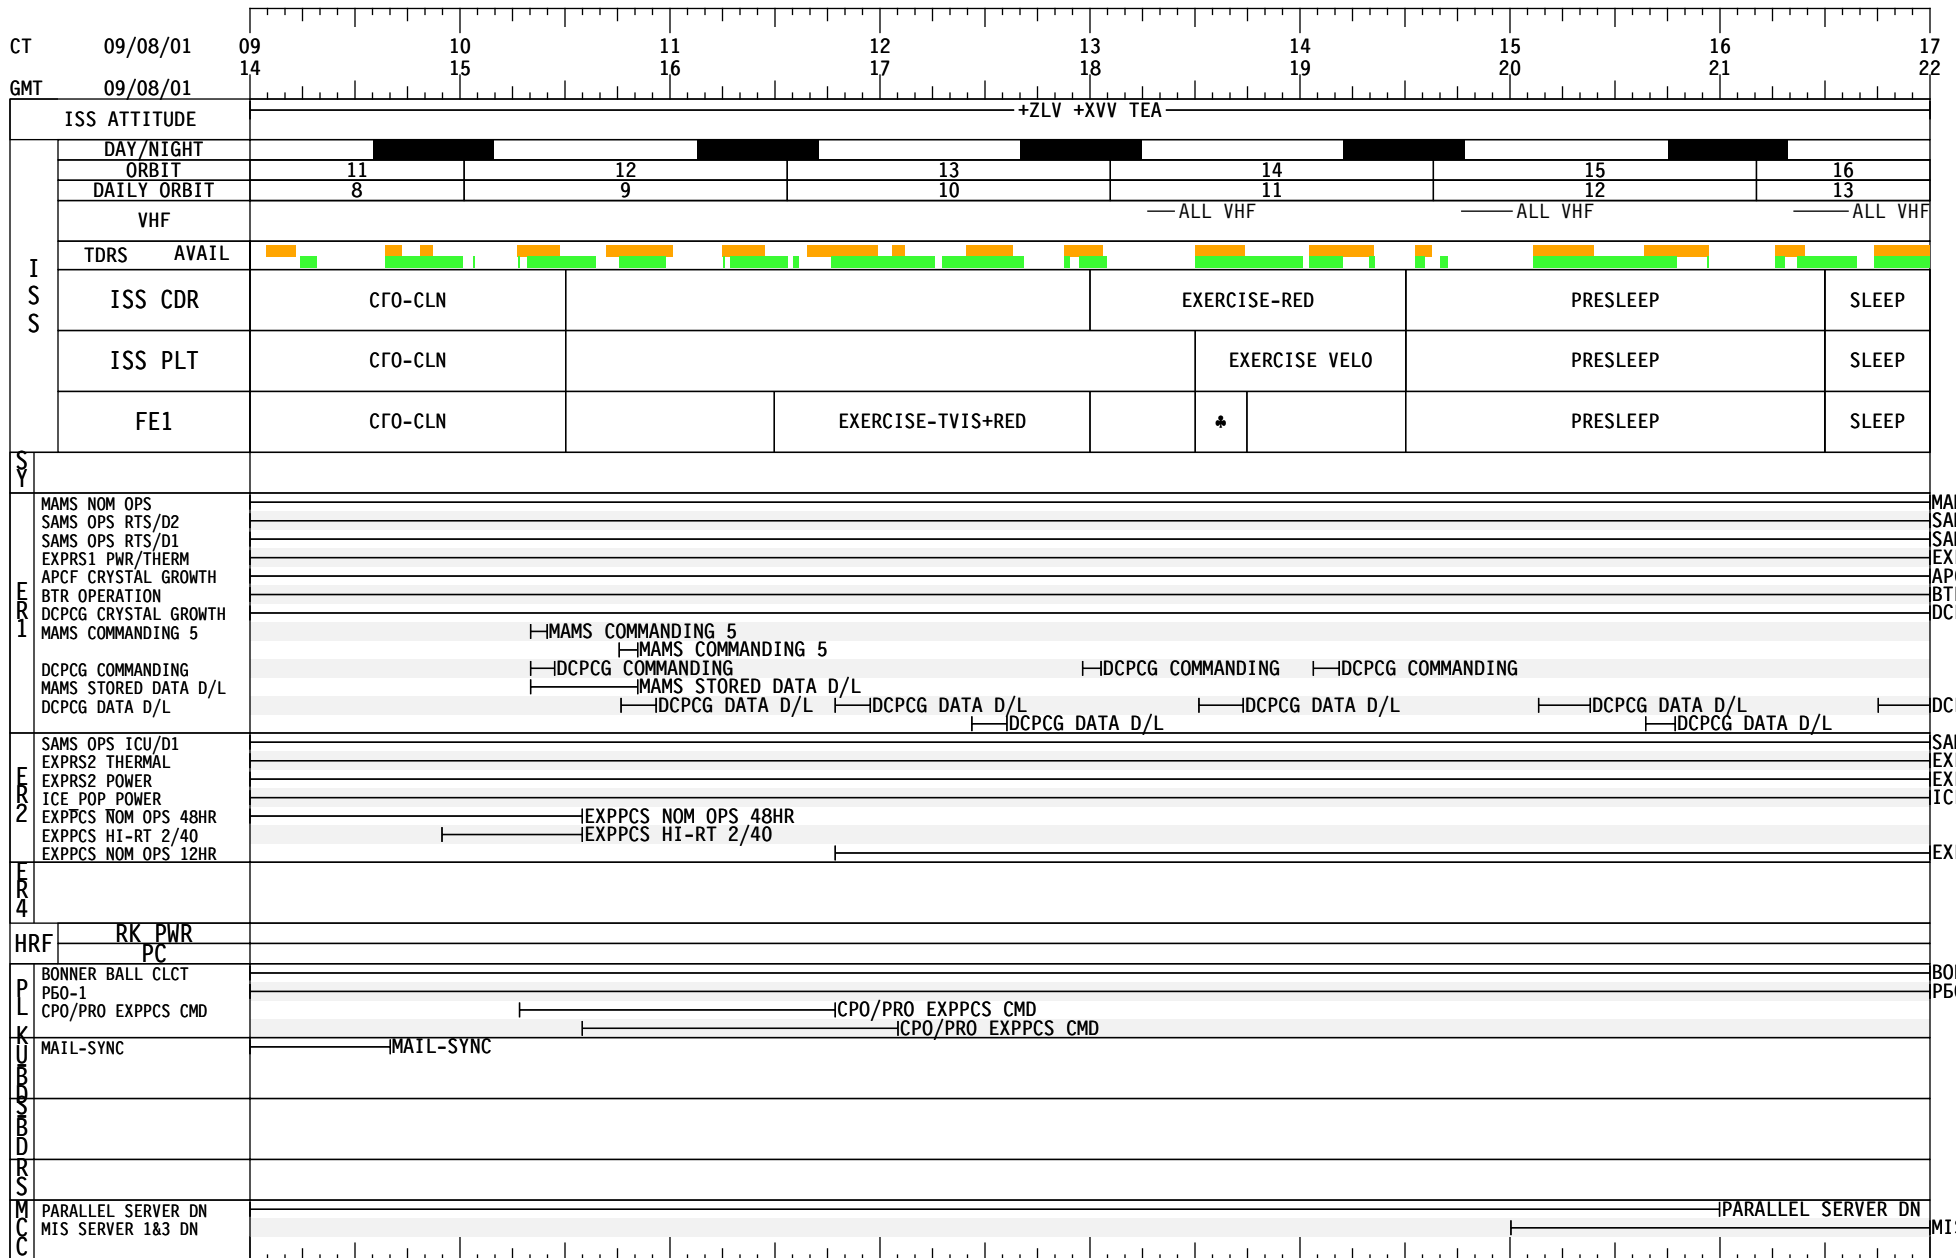

ISS-3 SHORT TERM PLAN (251), Final

STP-2

*COFC-5MP-02-MNT

OOS

NOTES: