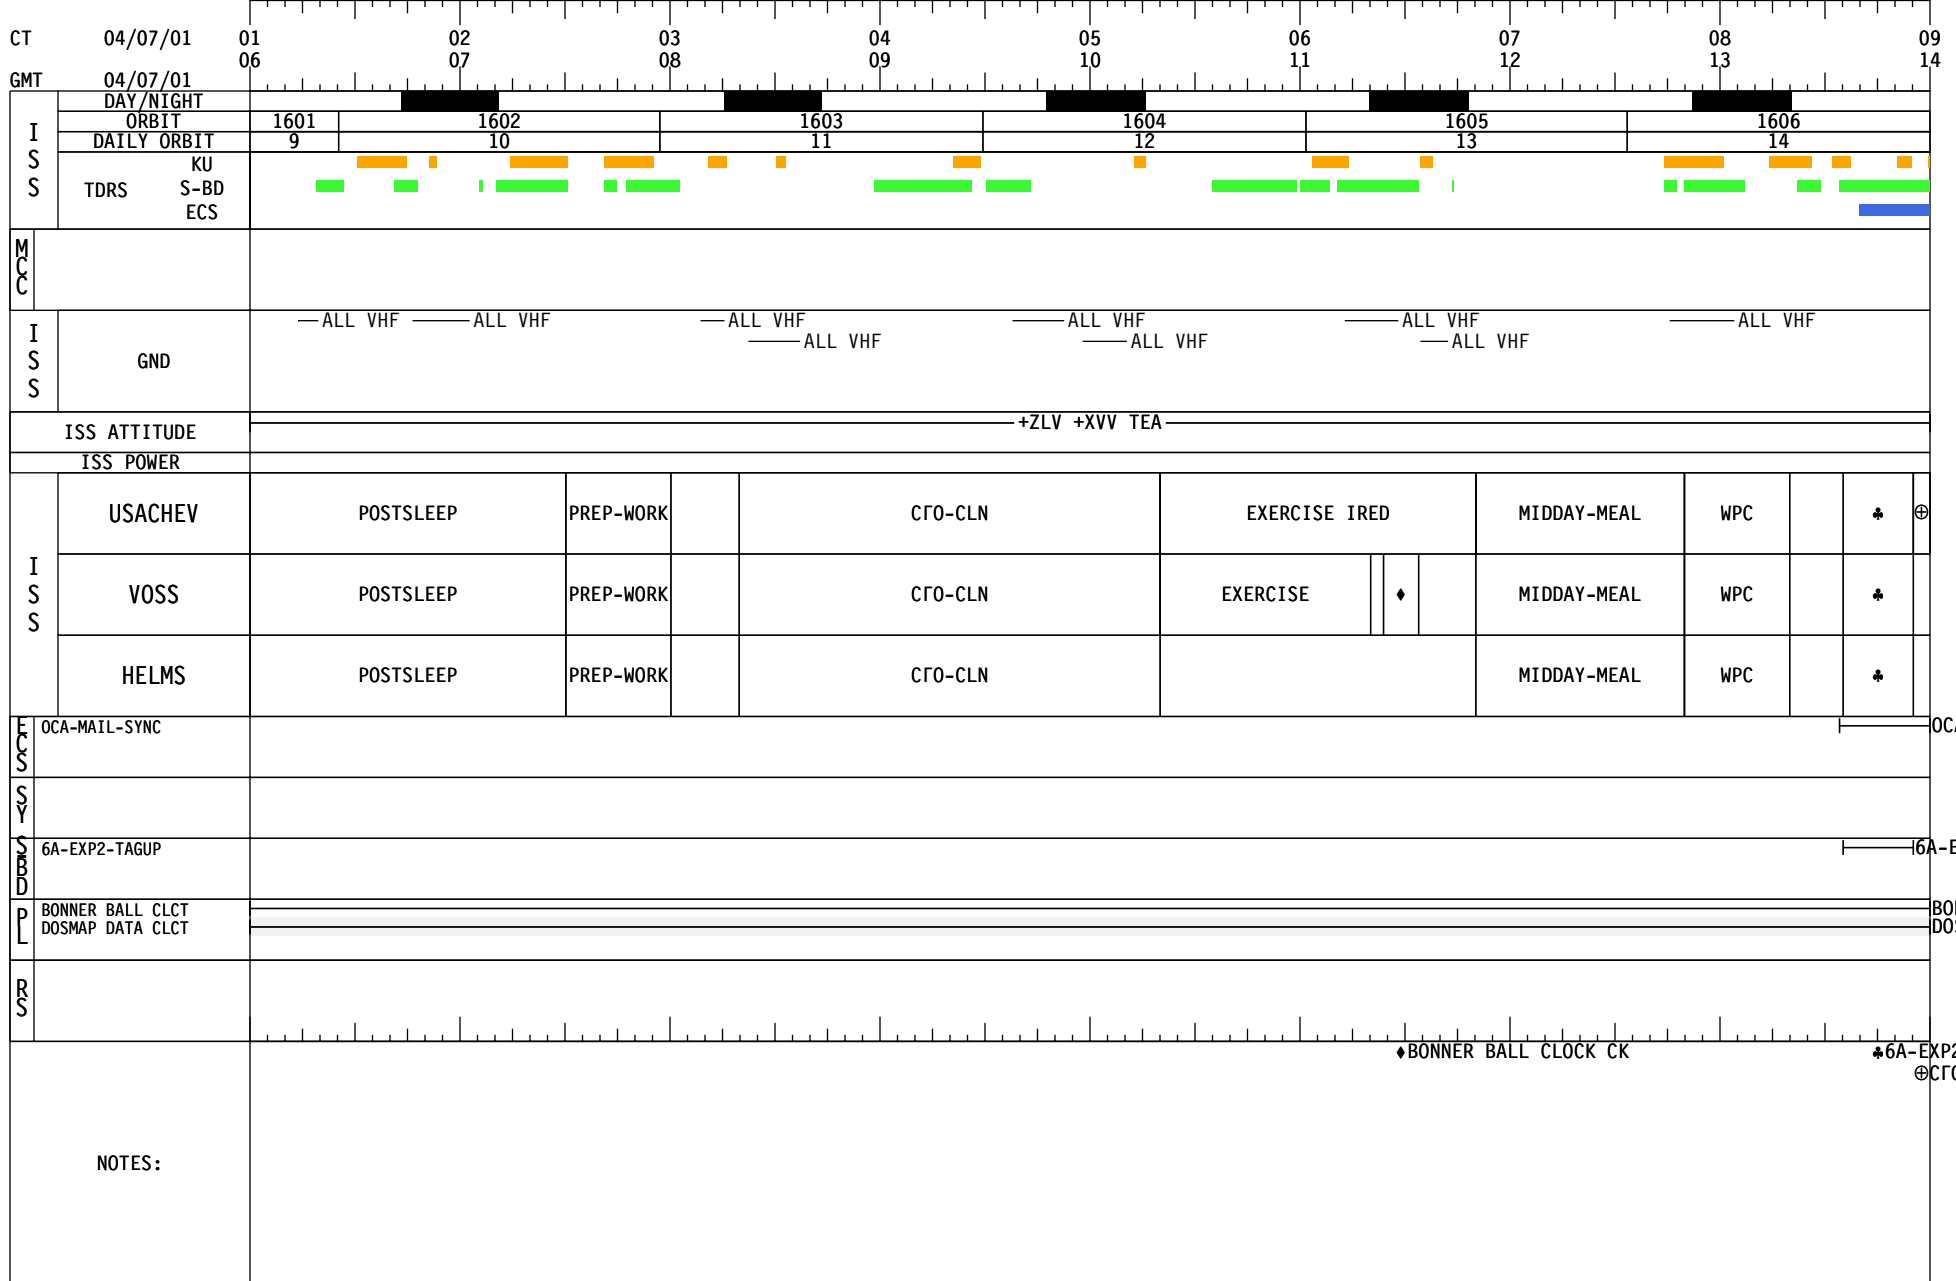

ISS-2 07-APR-01 SHORT TERM PLAN GMT (097)

Final Integrated

ISS-2 07-APR-01 SHORT TERM PLAN GMT (097)

Final Integrated

CT	04/07/01	09	10	11	12	13	14	15	16	17	
GMT	04/07/01	14	15	16	17	18	19	20	21	22	
ISS	DAY/NIGHT	[Night]		[Night]		[Night]		[Night]		[Night]	
	ORBIT	1607		1608		1609		1610		1611	
	DAILY ORBIT	15		1		2		3		4	
ISS	TDRS	[Green]		[Green]		[Green]		[Green]		[Green]	
	CU S-BD ECS	[Blue]		[Blue]		[Blue]		[Blue]		[Blue]	
MCC	MCC-MODM-OUTAGE									MCC-MODM	
ISS	GND	ALL VHF		ALL VHF		-ALL VHF		ALL VHF		ALL VHF	
	ISS ATTITUDE	+ZLV +XVV TEA									
ISS	USACHEV	CFO-MNT	+		EXERCISE VELO		⊕	PRESLEEP		SLEEP	
	VOSS	WRM-CWC FILL		EXERCISE				⊕	PRESLEEP		SLEEP
	HELMS	EXERCISE		♦		EXERCISE		⊕	PRESLEEP		SLEEP
ISS	OCA-MAIL-SYNC	IOCA-MAIL-SYNC									
ISS	BONNER BALL CLCT										
	DOSMAP DATA CLCT										
ISS	NOTES:	♦MATE-VOZDUKH-ACT				⊕ACQUAIT-DAY-PROGR					
		♦HMS-PFC									

# ISS-2 07-APR-01 SHORT TERM PLAN GMT (097)

Final Integrated