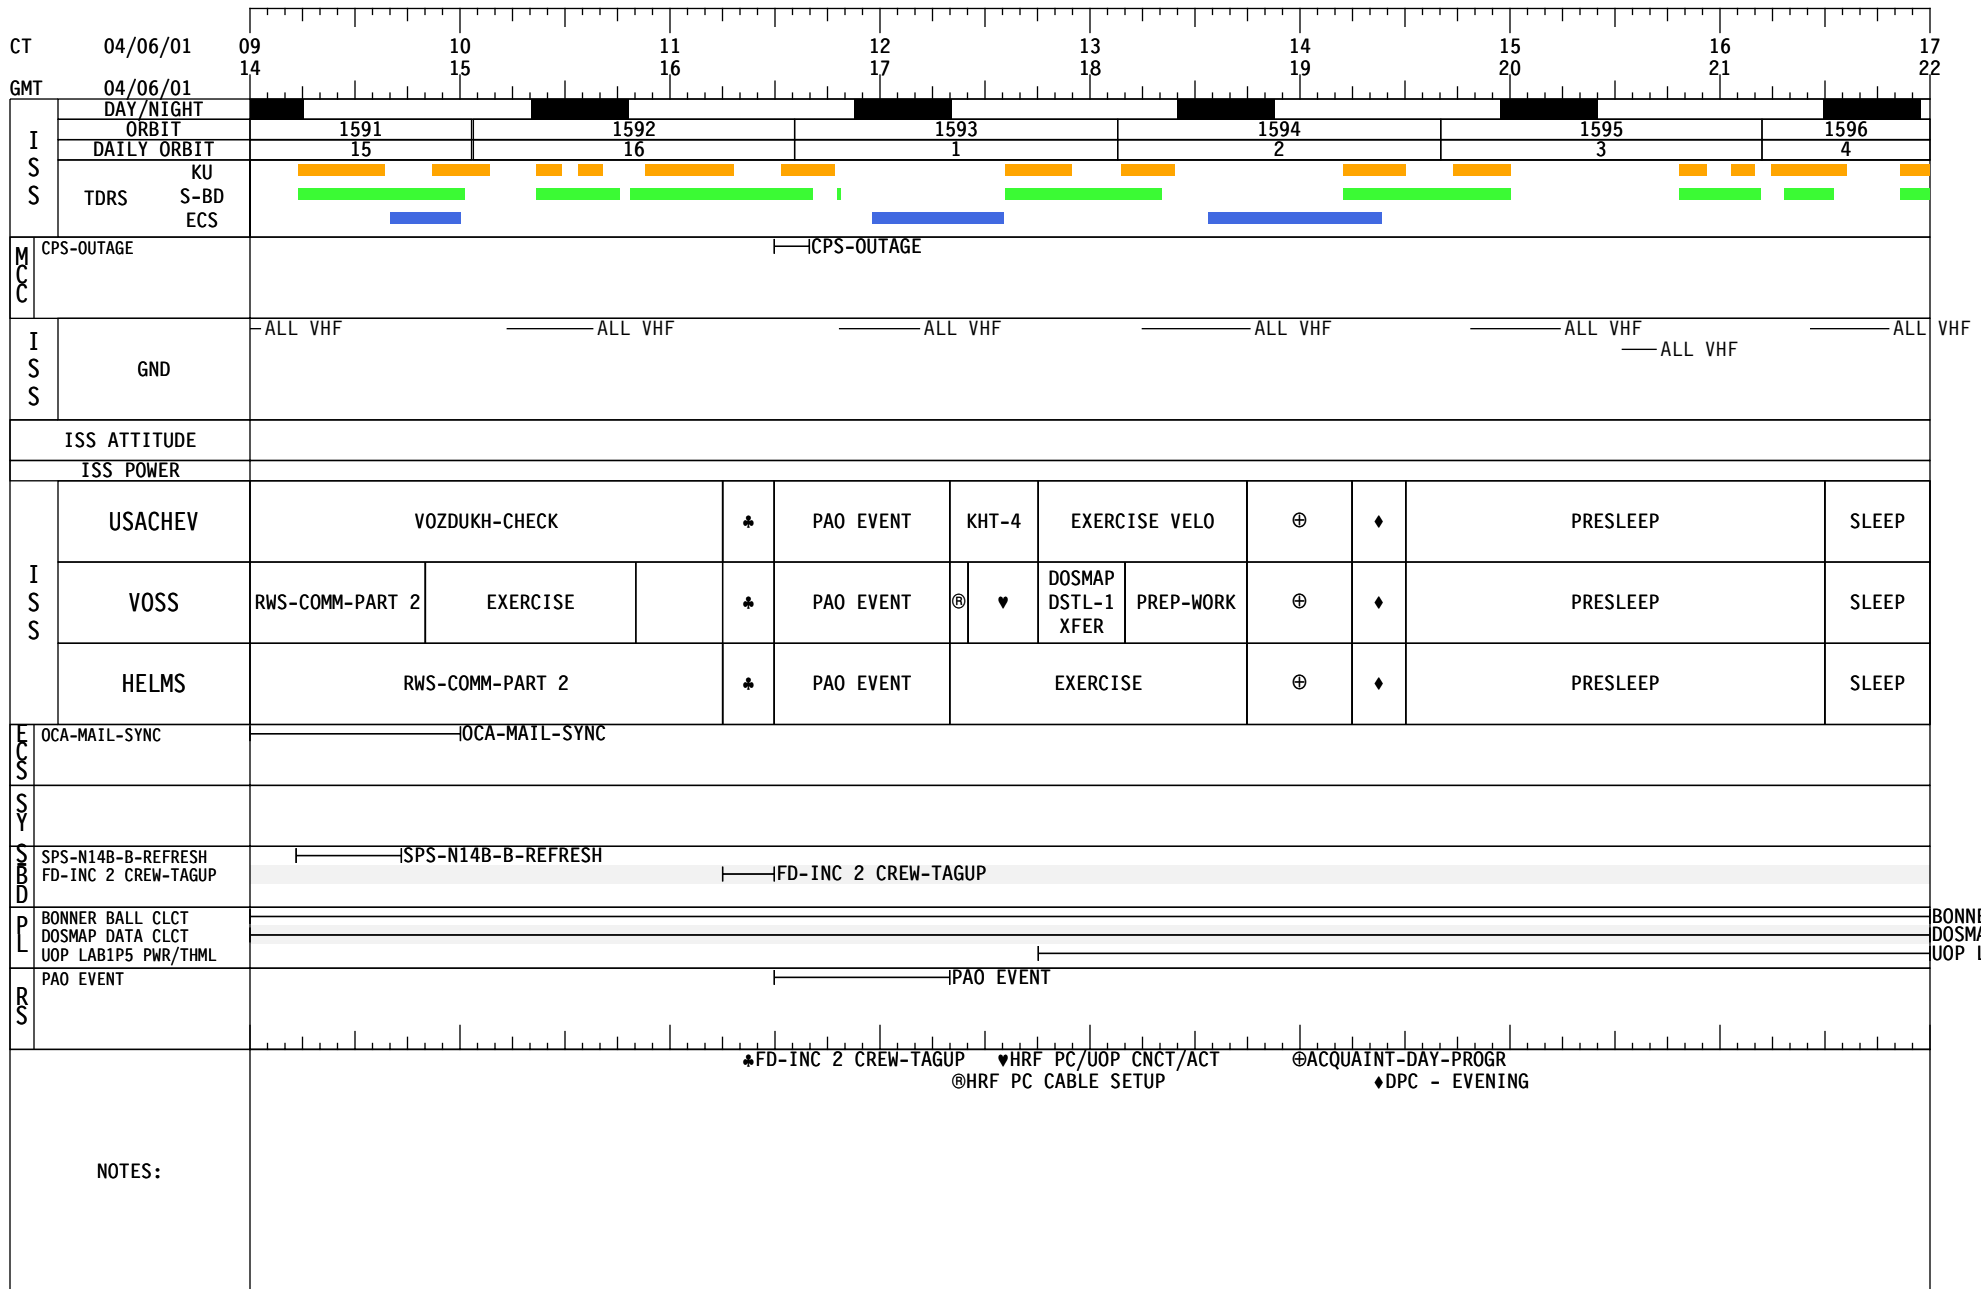

ISS-2 06-APR-01 SHORT TERM PLAN GMT (096)

Final Integrated

ISS-2 06-APR-01 SHORT TERM PLAN GMT (096)

Final Integrated

BONNER BA
DOSMAP DA
UOP LAB1

ISS-2 06-APR-01 SHORT TERM PLAN GMT (096)

Final Integrated

BONNER BA
DOSMAP DA
UOP LABI