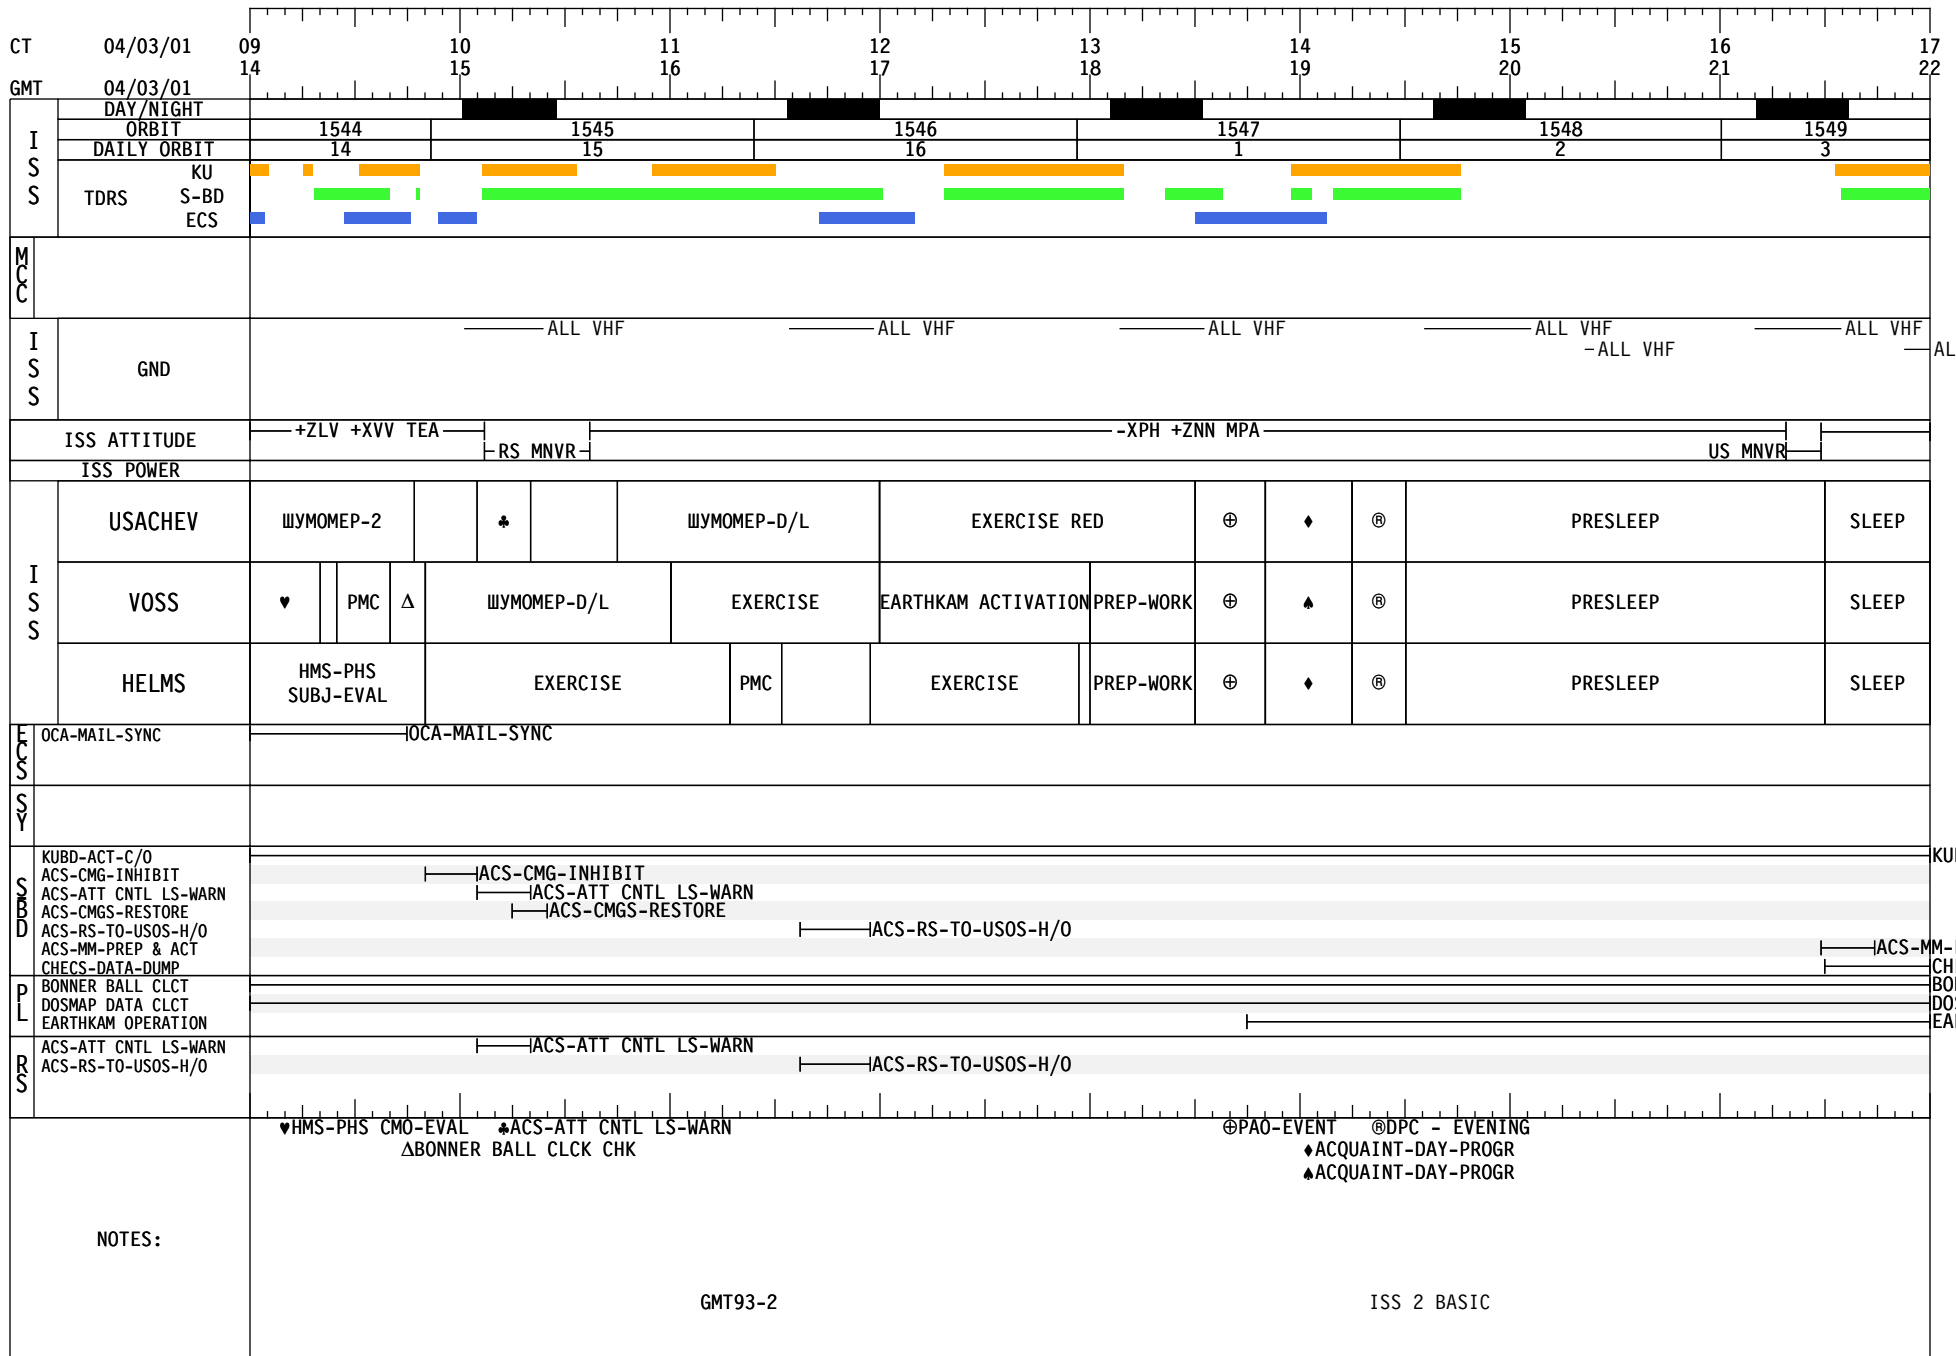

ISS-2 03-APR-01 SHORT TERM PLAN GMT (093)

Final Integrated

NOTES:

ISS-2 03-APR-01 SHORT TERM PLAN GMT (093)

Final Integrated

ISS-2 03-APR-01 SHORT TERM PLAN GMT (093)

Final Integrated

CT	04/03/01	17	18	19	20	21	22	23	04/04	01	
GMT	04/03/01	22	23	04/04	01	02	03	04	05	06	
ISS	DAY/NIGHT	[Black]		[Black]		[Black]		[Black]		[Black]	
	ORBIT	1549	1550		1551		1552		1553		
	DAILY ORBIT	3	4		5		6		7		
	TDRS	[Orange]		[Orange]	[Orange]	[Orange]	[Orange]		[Orange]		
ISS	KU	[Green]		[Green]	[Green]	[Green]	[Green]		[Green]		
	S-BD ECS	[Green]		[Green]	[Blue]	[Blue]	[Blue]		[Blue]	[Blue]	
ISS	GND	ALL VHF	ALL VHF	ALL VHF	ALL VHF	ALL VHF	ALL VHF	ALL VHF	ALL VHF	ALL VHF	
	ISS ATTITUDE	-XPH +ZNN TEA-									
ISS	USACHEV	SLEEP									
	VOSS	SLEEP									
	HELMS	SLEEP									
ISS	OCA-MAIL-SYNC					OCA-MAIL-SYNC				OCA-MAIL-SYNC	
	EXE-PKG U/L									EXE-PKG U/L	
ISS	KUBD-ACT-C/O										
	CHECS-DATA-DUMP	CHECS-DATA-DUMP									
	RPCM-N13B A BDT-DMP					RPCM-N13B A BDT-DMP				RPCM-N13B A BDT-DMP	
	RPCM-NI4B B BDT-DMP					RPCM-NI4B B BDT-DMP				RPCM-NI4B B BDT-DMP	
ISS	SBD-KEY-CHG	SBD-KEY-CHG									
	BONNER BALL CLCT										
ISS	DOSMAP DATA CLCT										
	EARTHKAM OPERATION										
ISS	NOTES:										
		GMT93-3				ISS 2 BASIC					