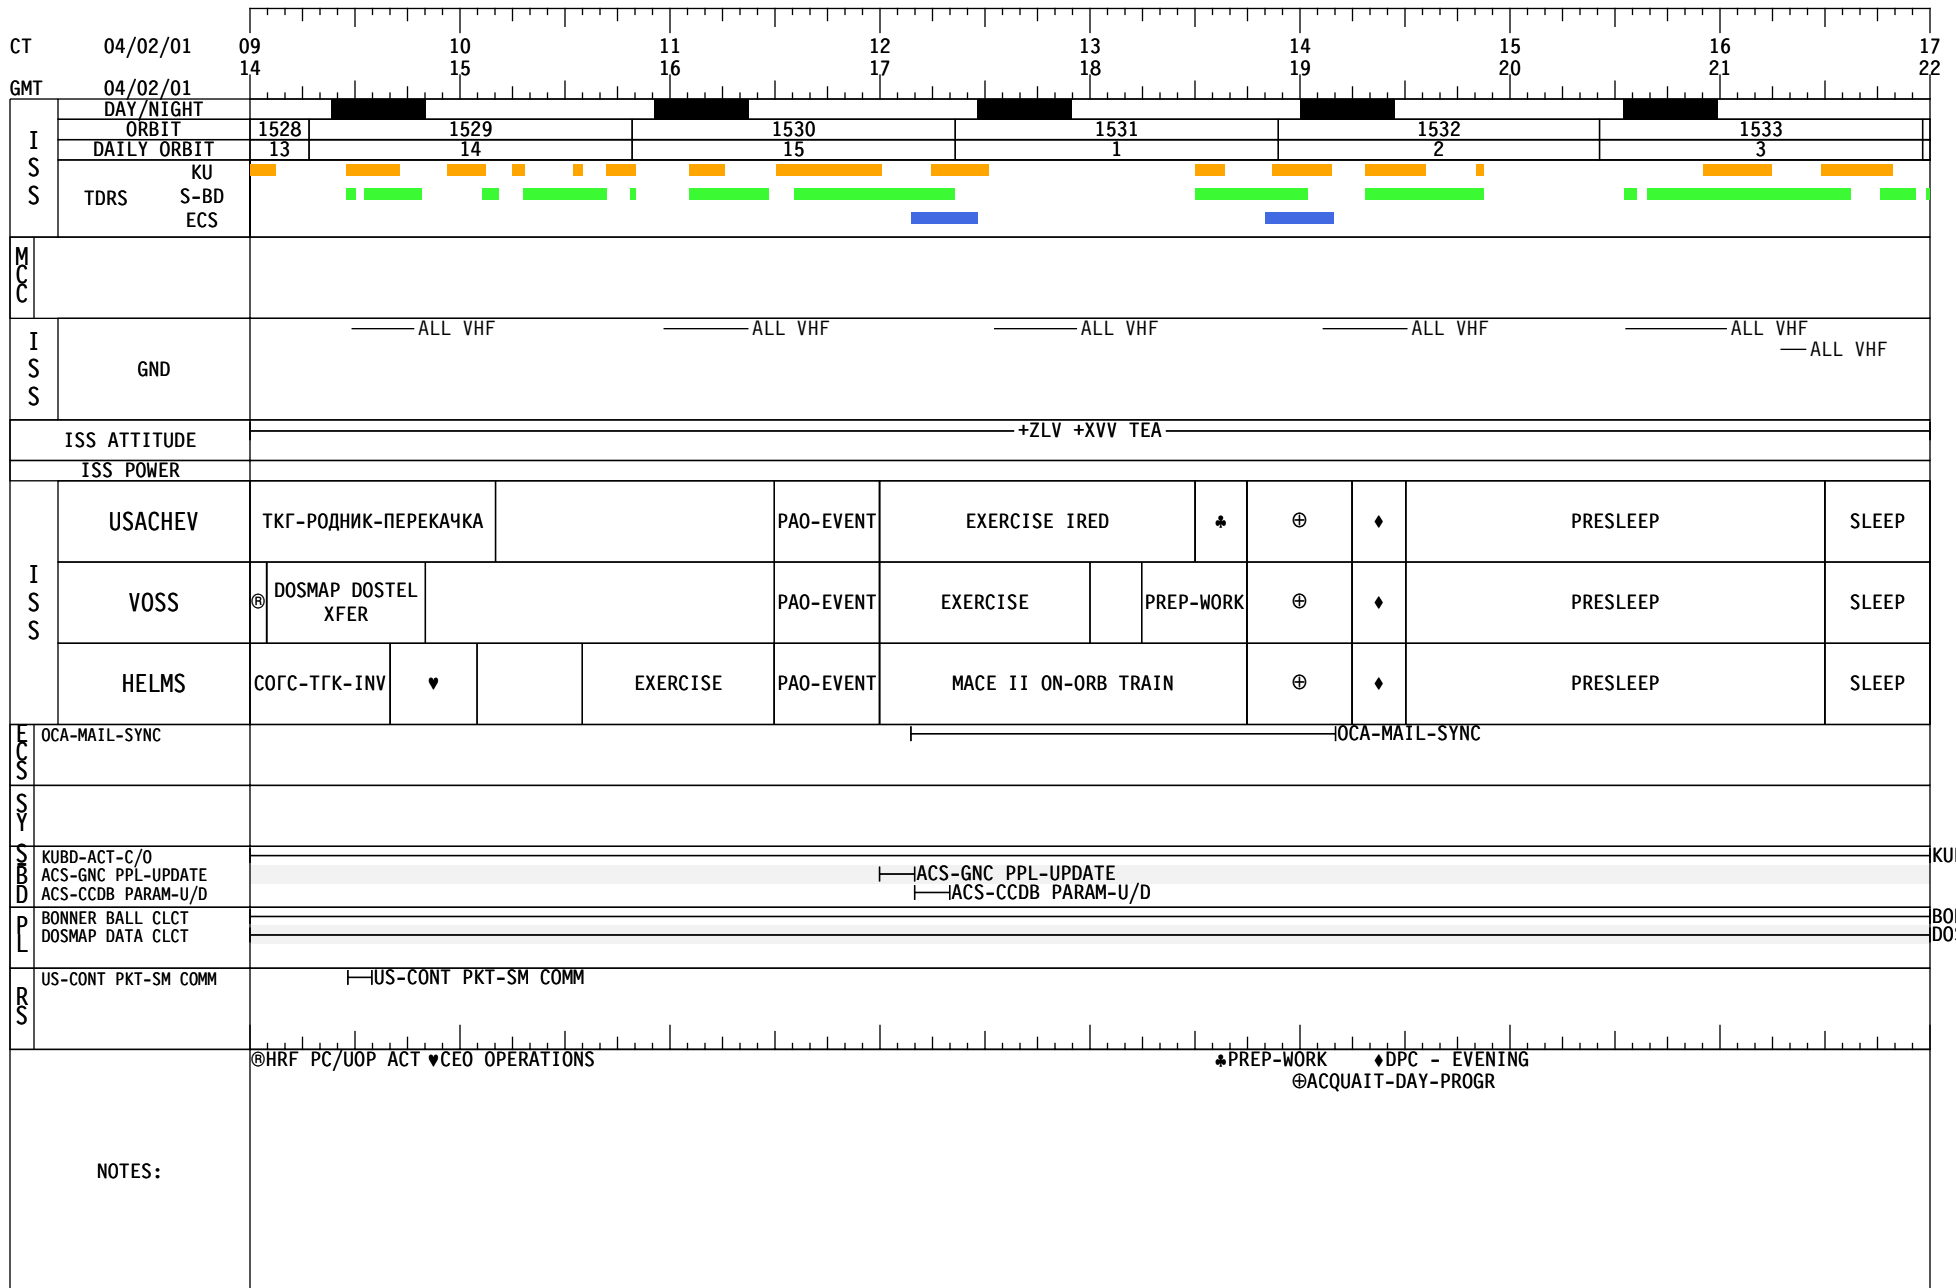

ISS-2 02-APR-01 SHORT TERM PLAN (GMT 092)

Final Integrated

ISS-2 02-APR-01 SHORT TERM PLAN (GMT 09Z)

Final Integrated

ISS-2 02-APR-01 SHORT TERM PLAN (GMT 09Z)

Final Integrated