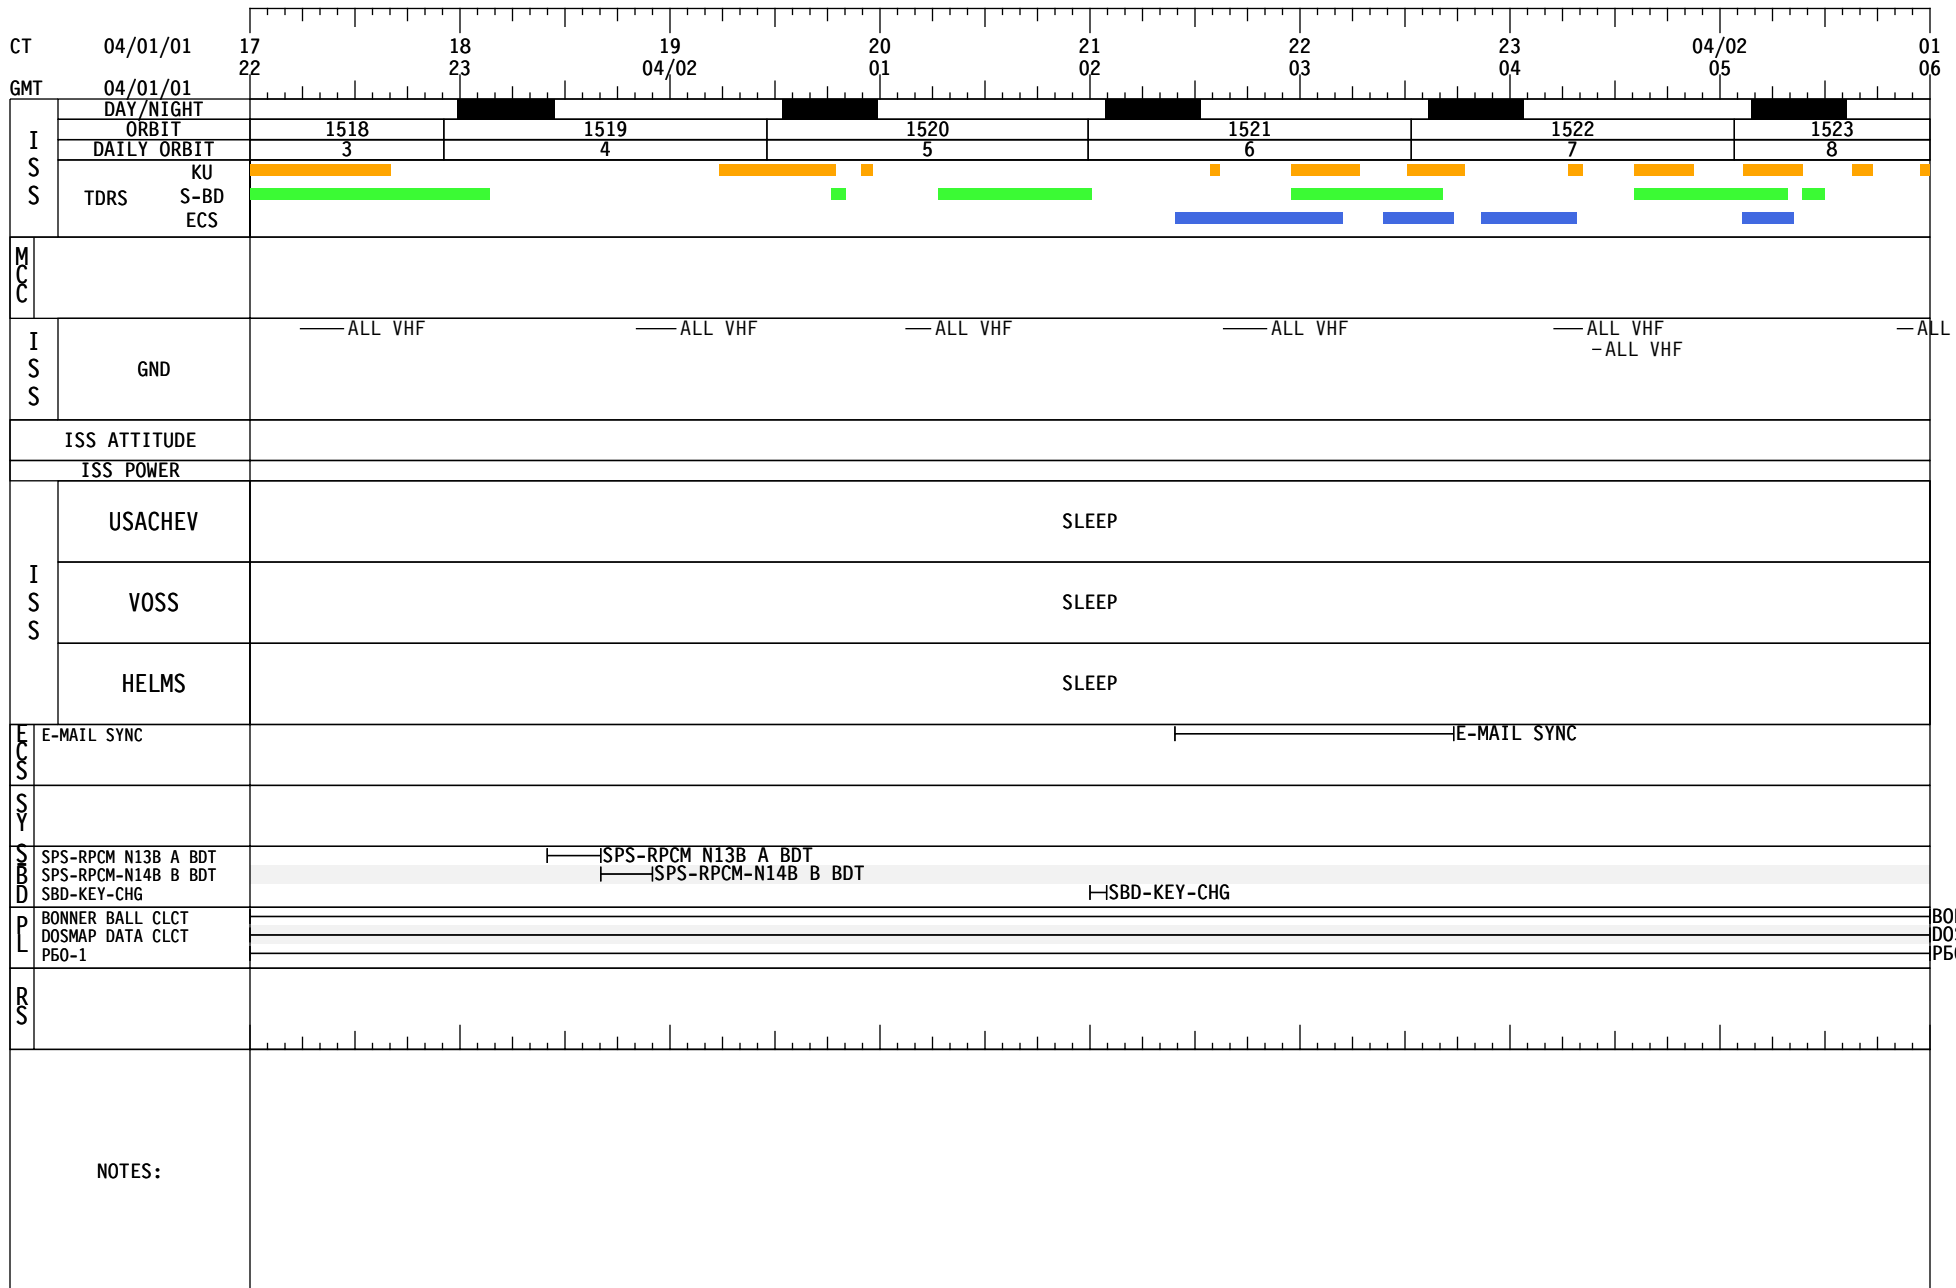

ISS-2 01-APR-01 SHORT TERM PLAN GMT (091)

Final Integrated

CT	04/01/01	04/01	01	02	03	04	05	06	07	08	
GMT	04/01/01	06	07	08	09	10	11	12	13	14	
ISS	DAY/NIGHT	[Gantt chart showing day/night cycles]									
	ORBIT	1508 1509 1510 1511 1512 1513									
	DAILY ORBIT	8 9 10 11 12 13									
ISS	TDRS	[Gantt chart showing TDRS activity]									
	KU S-BD ECS	[Gantt chart showing KU S-BD ECS activity]									
ISS	GND	-ALL VHF -ALL VHF — ALL VHF — ALL VHF — ALL VHF — ALL VHF — ALL VHF									
ISS ATTITUDE											
ISS POWER											
ISS	USACHEV	POSTSLEEP	*							MIDDAY-MEAL	⊕
	VOSS	POSTSLEEP	*	Ⓜ					MIDDAY-MEAL		
	HELMS	POSTSLEEP	*					MIDDAY-MEAL			
ISS	EXE-PKG U/L	EXE-PKG U/L									
ISS	CHECS-DATA-DUMP	CHECS-DATA-DUMP									
ISS	ARS-MCA ZERO-CAL	ARS-MCA ZERO-CAL									
ISS	P50-2	P50-2									
ISS	BONNER BALL CLCT										
ISS	DOSMAP DATA CLCT										
ISS	P50-1										
ISS	NOTES:	*PREP-WORK ⓂBONNER BALL CLCK CHK ⊕B0- INSPCT ⊕CFO-CI-IT									

BONNER BA
DOSMAP DA
P50-1

ⓂB0- INSPCT
⊕CFO-CI-IT

ISS-2 01-APR-01 SHORT TERM PLAN GMT (091)

Final Integrated

BONNER BA
DOSMAP DA
P50-1