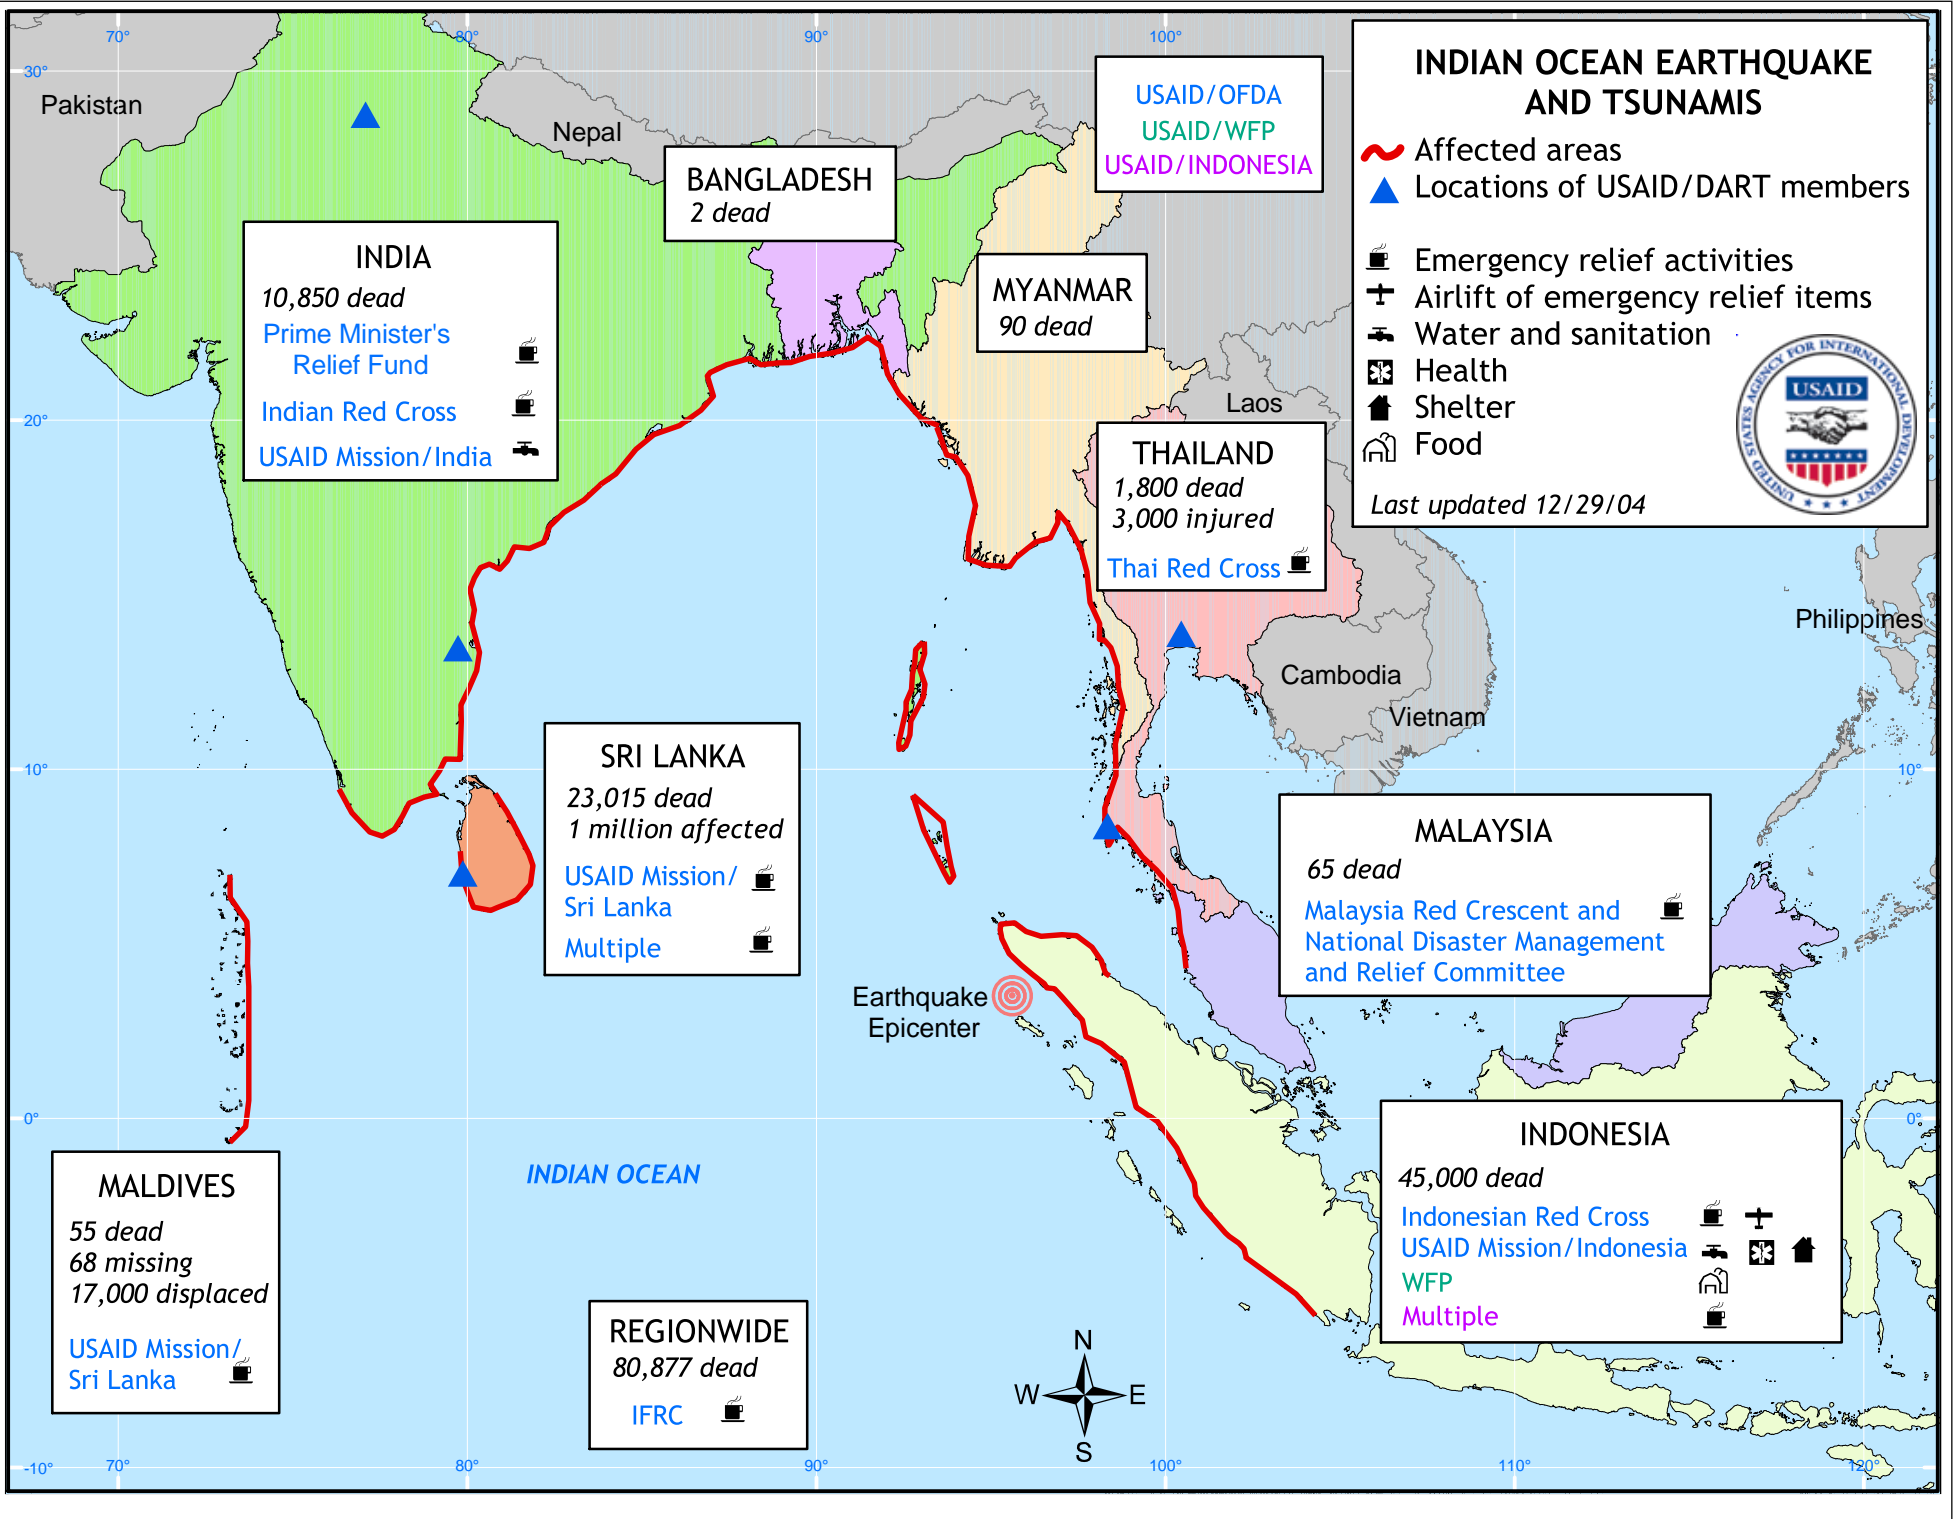

INDIAN OCEAN EARTHQUAKE AND TSUNAMIS

-  Affected areas
 -  Locations of USAID/DART members
 -  Emergency relief activities
 -  Airlift of emergency relief items
 -  Water and sanitation
 -  Health
 -  Shelter
 -  Food
- 
- Last updated 12/29/04

INDIA
 10,850 dead
 Prime Minister's Relief Fund
 Indian Red Cross
 USAID Mission/India

BANGLADESH
 2 dead

USAID/OFDA
 USAID/WFP
 USAID/INDONESIA

MYANMAR
 90 dead

THAILAND
 1,800 dead
 3,000 injured
 Thai Red Cross

SRI LANKA
 23,015 dead
 1 million affected
 USAID Mission/Sri Lanka
 Multiple

MALAYSIA
 65 dead
 Malaysia Red Crescent and National Disaster Management and Relief Committee

MALDIVES
 55 dead
 68 missing
 17,000 displaced
 USAID Mission/Sri Lanka

REGIONWIDE
 80,877 dead
 IFRC

INDONESIA
 45,000 dead
 Indonesian Red Cross
 USAID Mission/Indonesia
 WFP
 Multiple

Earthquake Epicenter