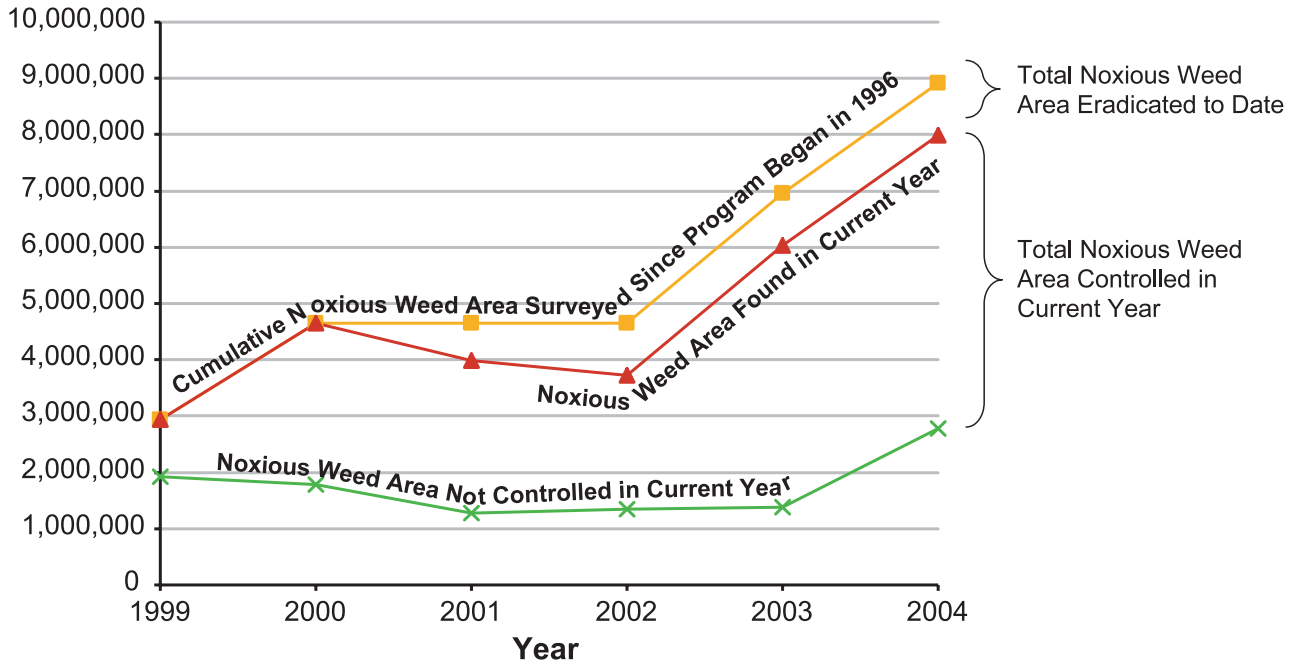

Control of Noxious Weeds In King County 1999 to 2004

2004ControlWeeds_KC.eps