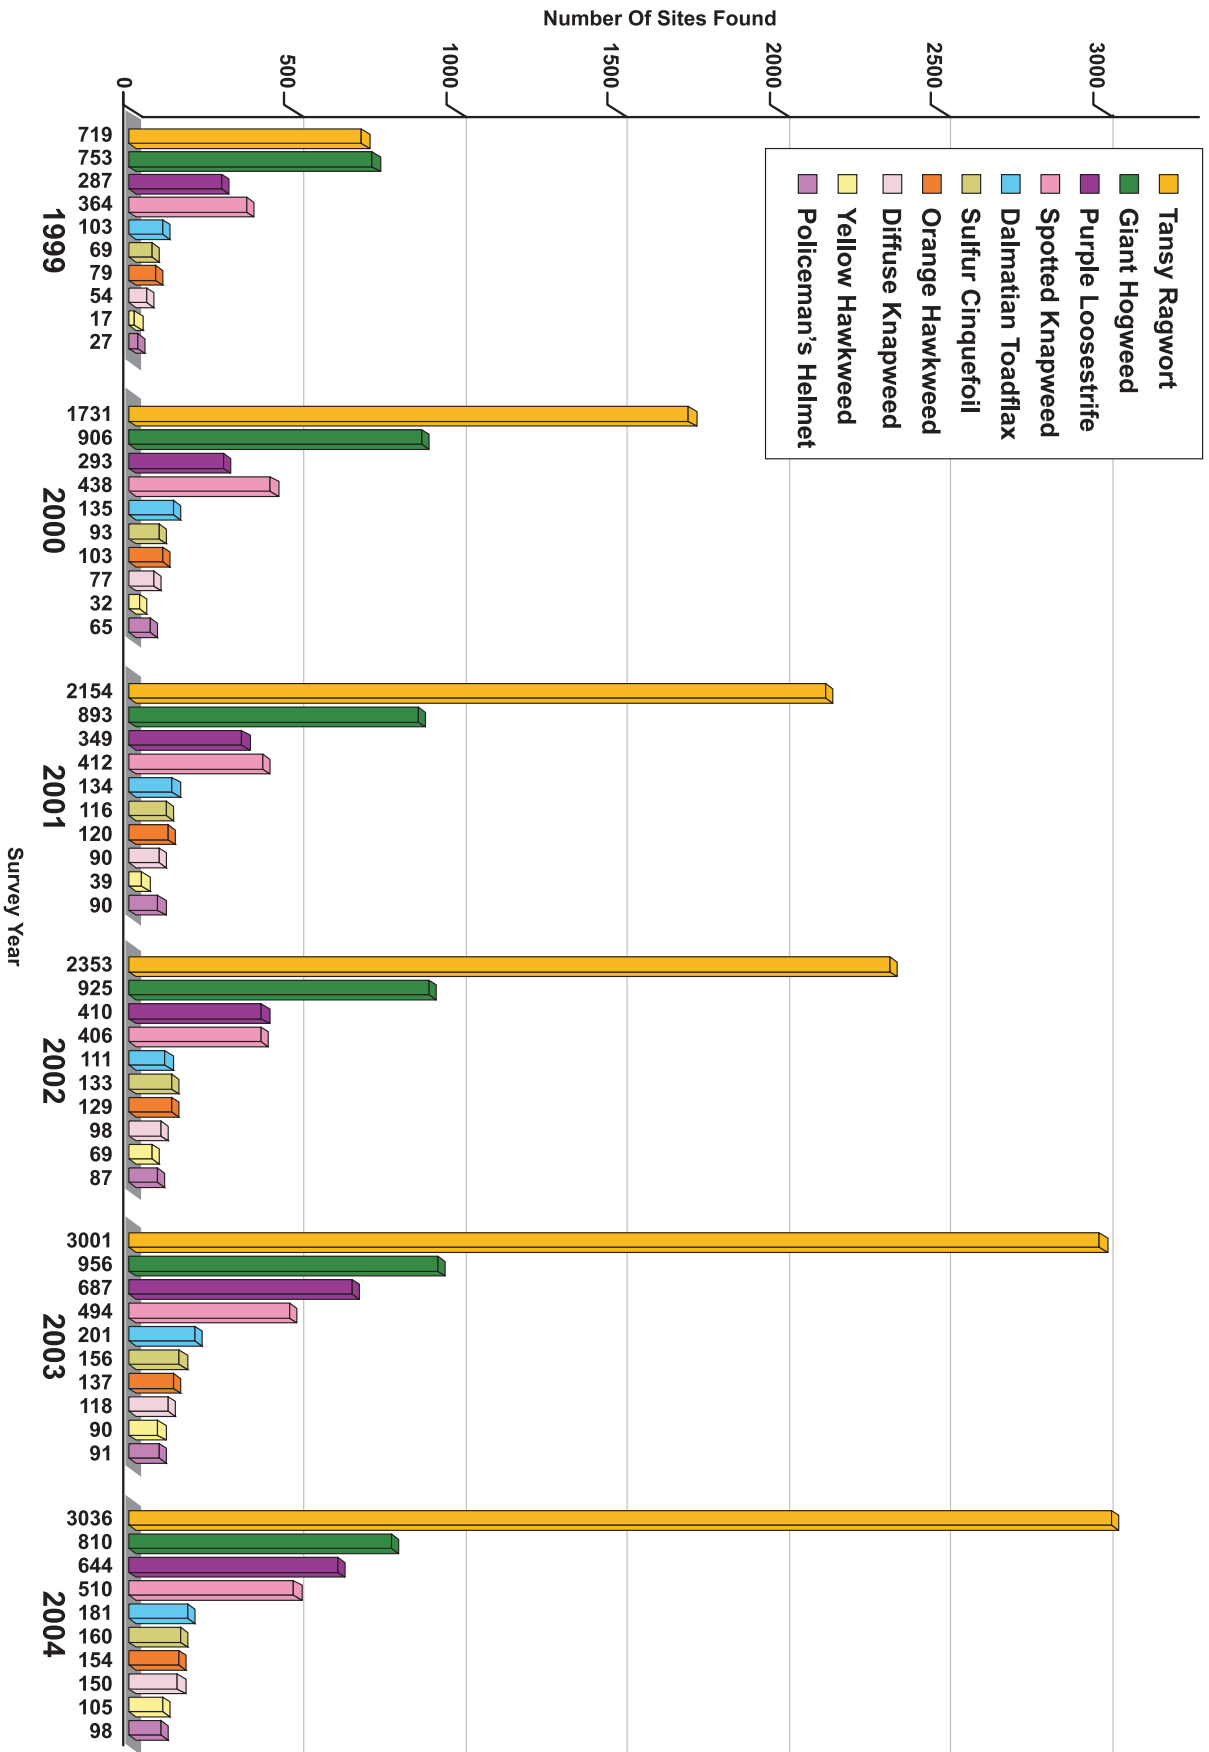

Council District 7

Pete von Reichbauer	Noxious Weed	Parcel Sites	Road Sites	Total
	Absinth Wormwood	1	0	1
	Annual Bugloss	1	0	1
	Dalmatian Toadflax	3	4	7
	Diffuse Knapweed	2	0	2
	Giant Hogweed	8	1	9
	Goatsrue	13	6	19
	Meadow Knapweed	1	1	2
	Orange Hawkweed	3	1	4
	Perennial Pepperweed	4	0	4
	Perennial Sowthistle	1	2	3
	Policeman's Helmet	6	0	6
	Purple Loosestrife	149	2	151
	Spanish Broom	1	0	1
	Spotted Knapweed	32	16	48
	Sulfur Cinquefoil	4	0	4
	Tansy Ragwort	311	99	410
	Viper's Bugloss	1	0	1
	Yellow Toadflax	3	1	4
	Subtotal for District 7	544	133	677

Figure: Top 10 Noxious Weeds Found in King County 1999-2004

Herb Robert
Noxious Weed of Concern

Top 20 Noxious Weeds Found in King County 1999 to 2004

Number of Sites Found Each Year

Noxious Weed	1999	2000	2001	2002	2003	2004
Tansy Ragwort	719	1731	2154	2353	3001	3036
Giant Hogweed	753	906	893	925	956	810
Purple Loosestrife	287	293	349	410	687	644
Spotted Knapweed	364	438	412	406	494	510
Dalmatian Toadflax	103	135	134	111	201	181
Sulfur Cinquefoil	69	93	116	133	156	160
Orange Hawkweed	79	103	120	129	137	154
Diffuse Knapweed	54	77	90	98	118	150
Yellow Hawkweed	17	32	39	69	90	105
Policeman's Helmet	27	65	90	87	91	98
Yellow Toadflax	30	46	75	53	80	81
Garlic Mustard	1	8	19	45	60	73
Garden Loosestrife	11	5	12	51	82	72
Hawkweeds, other*	0	0	0	12	26	67
Meadow Knapweed	67	71	68	81	84	61
Gorse	19	25	22	31	30	34
Milk Thistle	4	5	10	8	20	32
Perennial Pepperweed	18	21	21	9	27	32
Goatsrue	0	11	10	16	15	26
Absinth Wormwood	20	20	23	20	19	24

*Hawkweed taxonomy is under revision, some sites may be reclassified in the future.

Top Ten Noxious Weeds Found in King County 1999 to 2004

APPENDIX H

Control of Noxious Weeds in King County: 1999-2004

Perennial pepperweed
Class B Noxious Weed