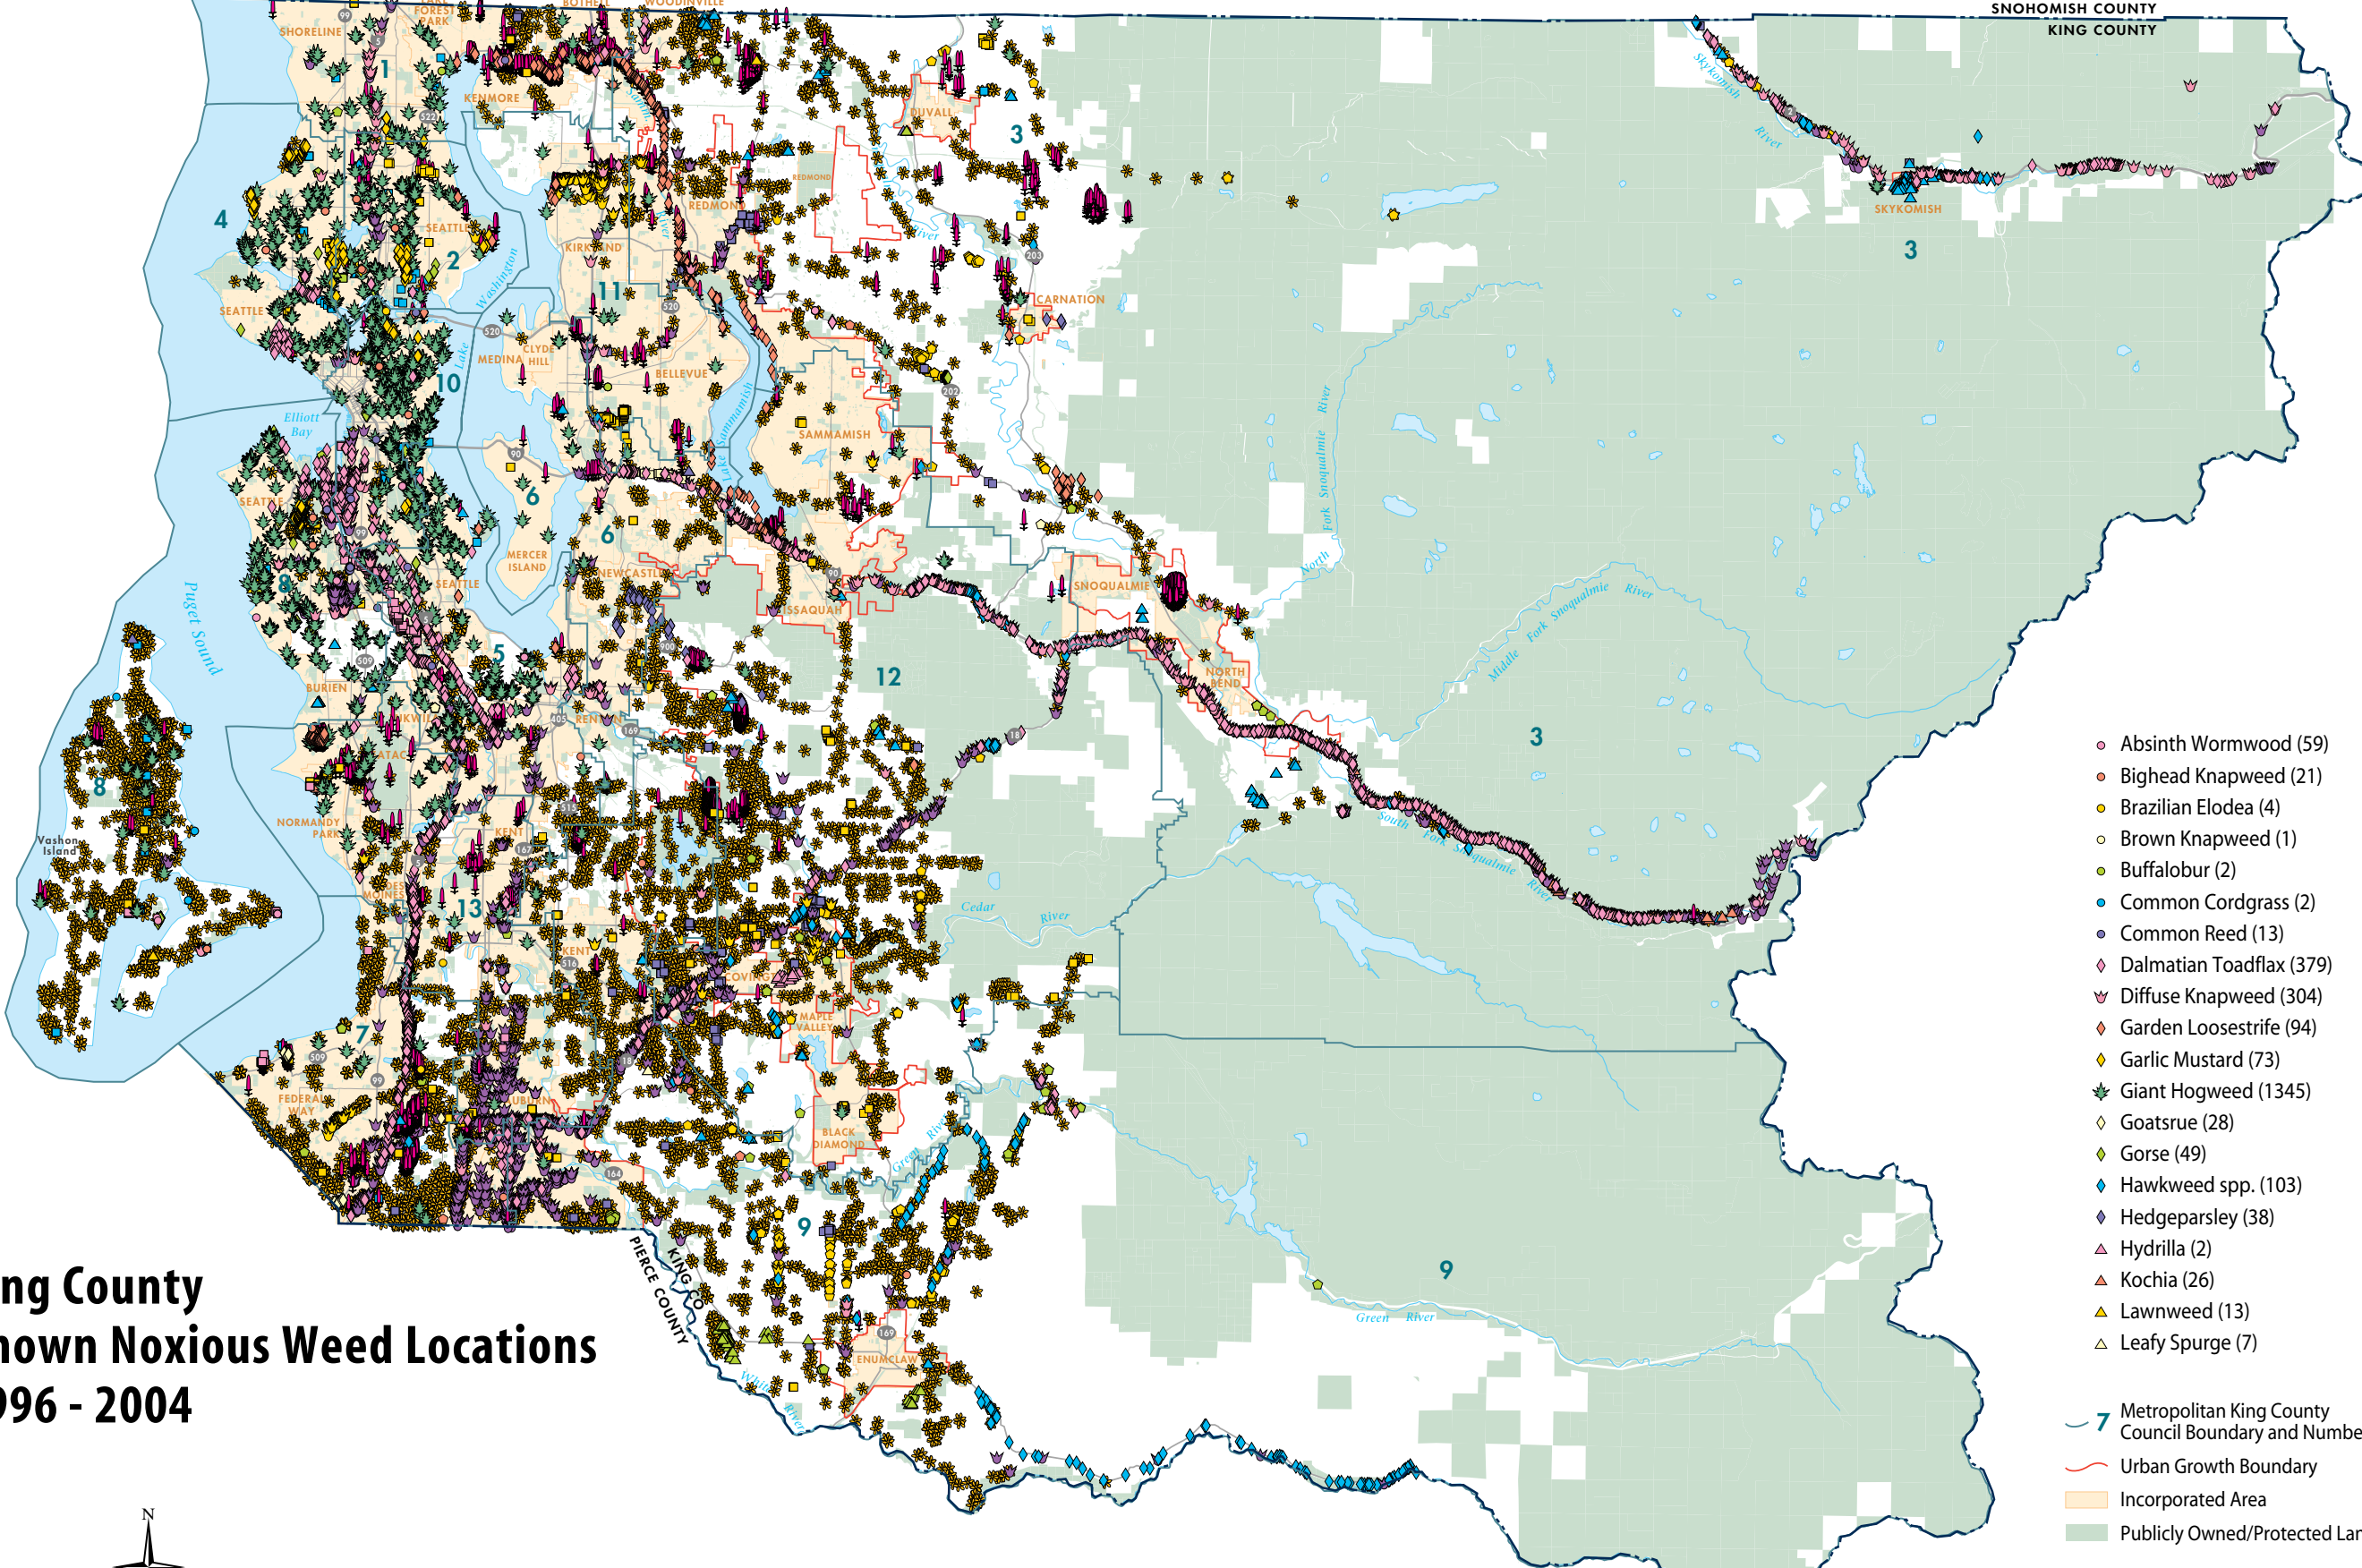

King County Known Noxious Weed Locations 1996 - 2004

Map produced by:
King County DNRP/WLR GIS and
Visual Communications & Web Unit
0505noxiousWEEDmap04.ai wgab

King County
Department of Natural Resources and Parks
Water and Land Resources Division
Noxious Weed Control Program

1. Absinth Wormwood (59)
   - Bighead Knapweed (21)
   - Brazilian Elodea (4)
   - Brown Knapweed (1)
   - Buffalobur (2)
   - Common Cordgrass (2)
   - Common Reed (13)
   - Dalmatian Toadflax (379)
   - Diffuse Knapweed (304)
   - Garden Loosestrife (94)
   - Garlic Mustard (73)
   - Giant Hogweed (1345)
   - Goatsrue (28)
   - Gorse (49)
   - Hawkweed spp. (103)
   - Hedgeparsley (38)
   - Hydrilla (2)
   - Kochia (26)
   - Lawnweed (13)
   - Leafy Spurge (7)
   - Meadow Knapweed (118)
   - Milk Thistle (35)
   - Orange Hawkweed (199)
   - Parrotfeather (5)
   - Perennial Pepperweed (48)
   - Perennial Sowthistle (18)
   - Policeman's Helmet (150)
   - Purple Loosestrife (862)
   - Rush Skeletonweed (13)
   - Scotch Thistle (8)
   - Spanish Broom (51)
   - Spotted Knapweed (817)
   - Sulfur Cinquefoil (260)
   - Tansy Ragwort (4185)
   - Velvetleaf (1)
   - Viper's Bugloss/Blueweed (15)
   - Yellow Hawkweed (155)
   - Yellow Nutsedge (6)
   - Yellow Toadflax (129)
2. 7 Metropolitan King County Council Boundary and Number
   - Urban Growth Boundary
   - Incorporated Area
   - Publicly Owned/Protected Land